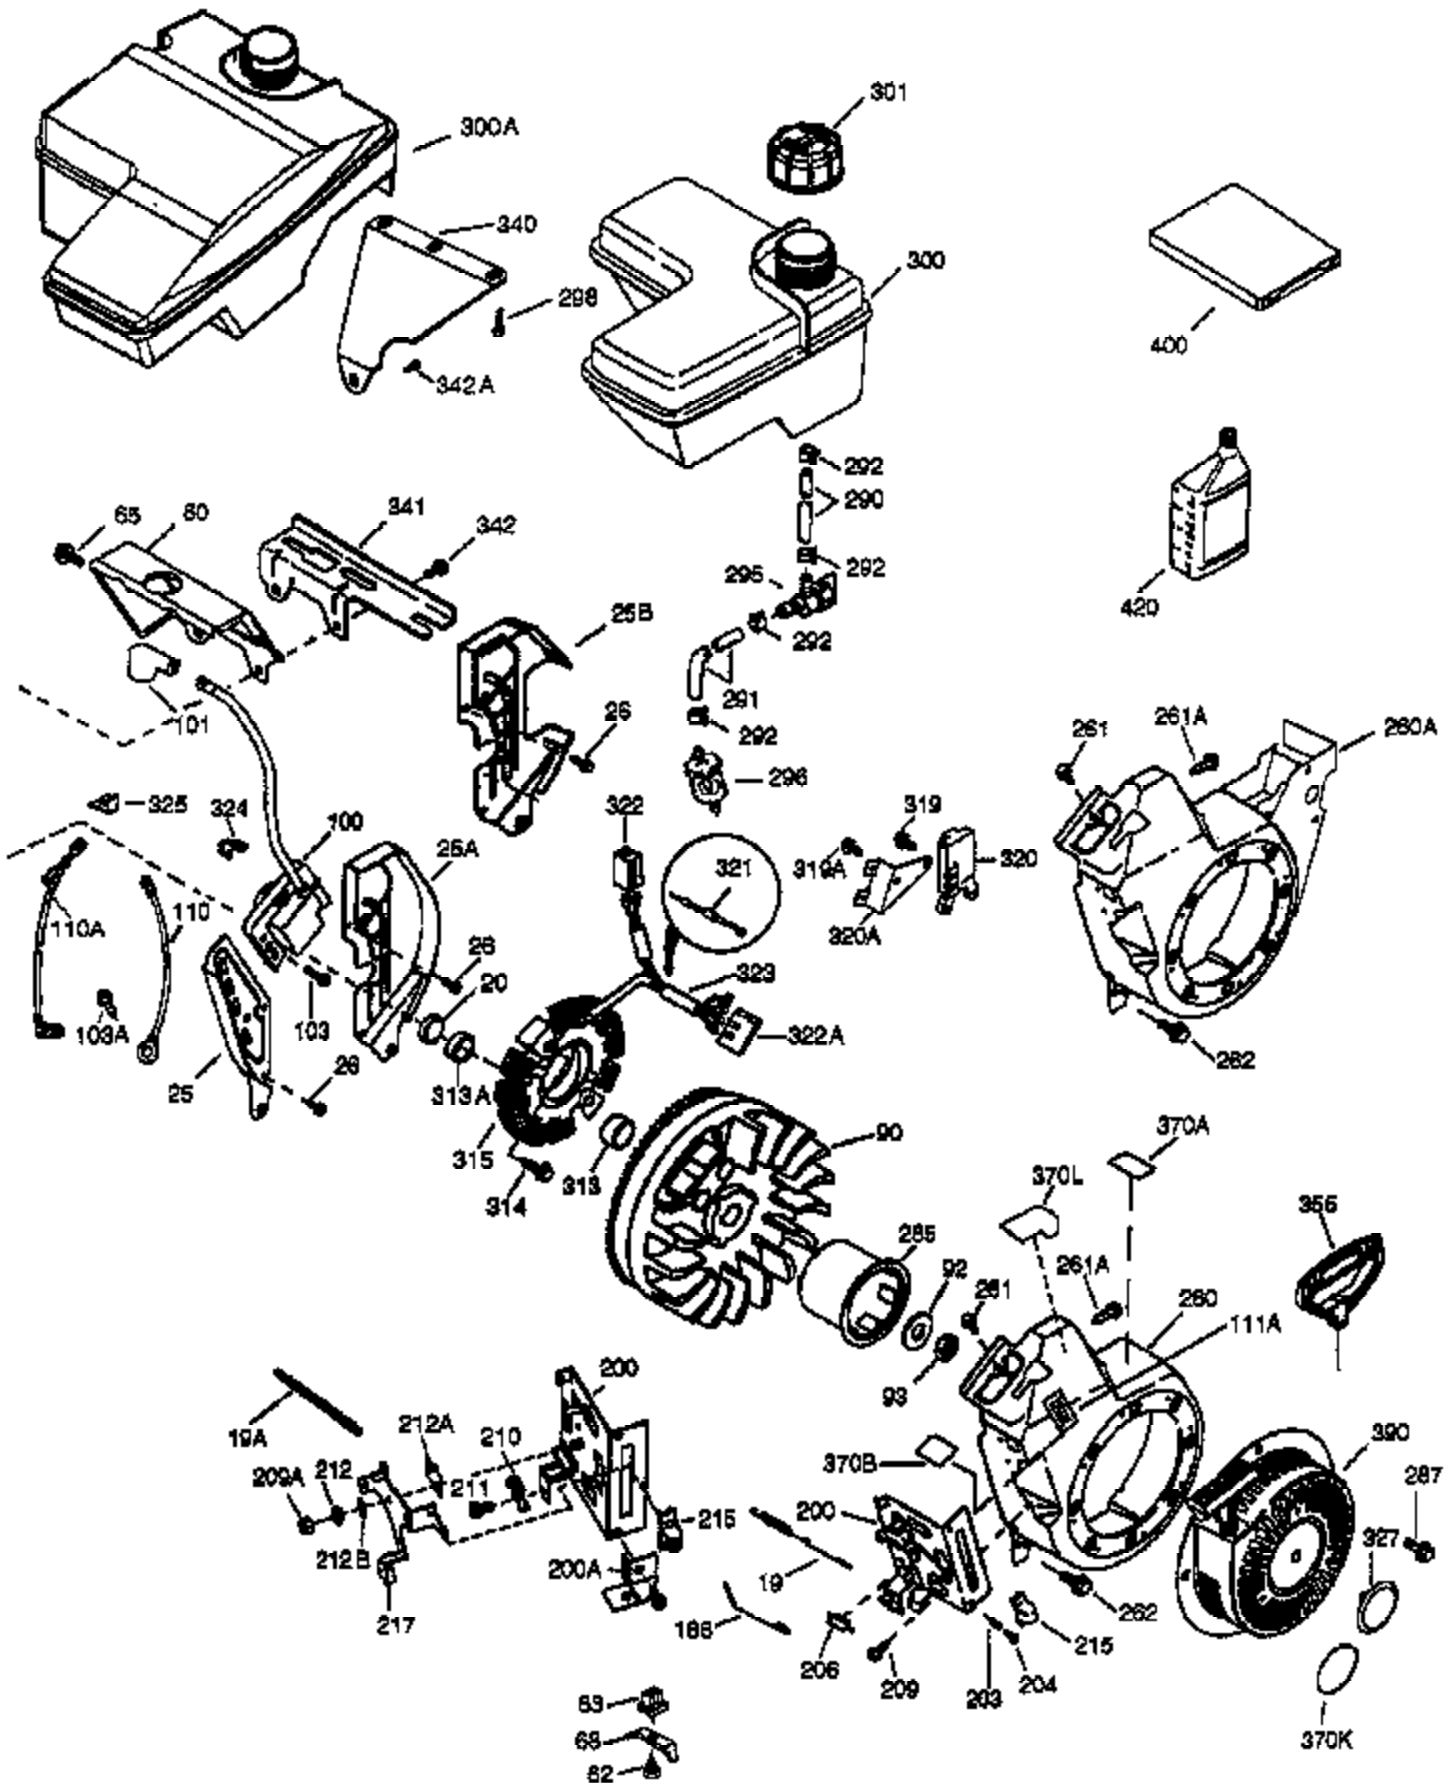

Ref #	Part Number	Qty	Description
19	36750	1	Extension Spring
20	32600	1	Oil Seal
25A	36622	1	Air Baffle (Right)
25	36621	1	Air Baffle (Left)
26	30200	1	Screw, 10-24 x 9/16"
60	36623A	1	Blower Housing Extension
65	30200	1	Screw, 10-24 x 9/16"
90	611205	1	Flywheel
92	650815	1	Belleville Washer
93	650816	1	Flywheel Nut
100	34443B	1	Solid State Ignition
101	610118	1	Spark Plug Cover
103A	650767	1	Screw, 8-32 x 27/64"
103	651007	2	Screw, Torx T-15, 10-24 x 15/16"
110A	36964	1	Ground Wire
110	35589	1	Ground Wire
111B	611226	1	Rocker On/Off Switch
200	36958	1	Control Bracket
209	650821	2	Screw, 10-32 x 1/2"
260	36864	1	Blower Housing
261A	650821	2	Screw, 10-32 x 1/2"
261	651008	1	Screw, 1/4-20 x 31/64"
262	651008	2	Screw, 1/4-20 x 31/64"
285	35985B	1	Starter Cup
287	651008	4	Screw, 1/4-20 x 31/64"
290	30705	1	Fuel Line
292	26460	2	Fuel Line Clamp
300	36863	1	Fuel Tank (Incl. 292 & 301)
301	36754	1	Fuel Cap
313	34080	1	Spacer
325	29443	1	Wire Clip
341	36644	1	Fuel Tank Bracket
342	651010	2	Screw, 1/4-20 x 7/8"
370K	36695	1	Starter Decal
370L	36771	1	Oil Sensor Decal
370A	36261	1	Lubrication Decal
390	590704	1	Rewind Starter (NOTE: (This engine could have been built with 590746 starter.)
400	36720	1	* Gasket Set (Incl. items marked PK in notes) Incl. (1) each of 26756, 27272A, 29673, 35626, 36581, 36624, 36719
420	730225	1	SAE 30 4-Cycle Engine Oil (Quart)