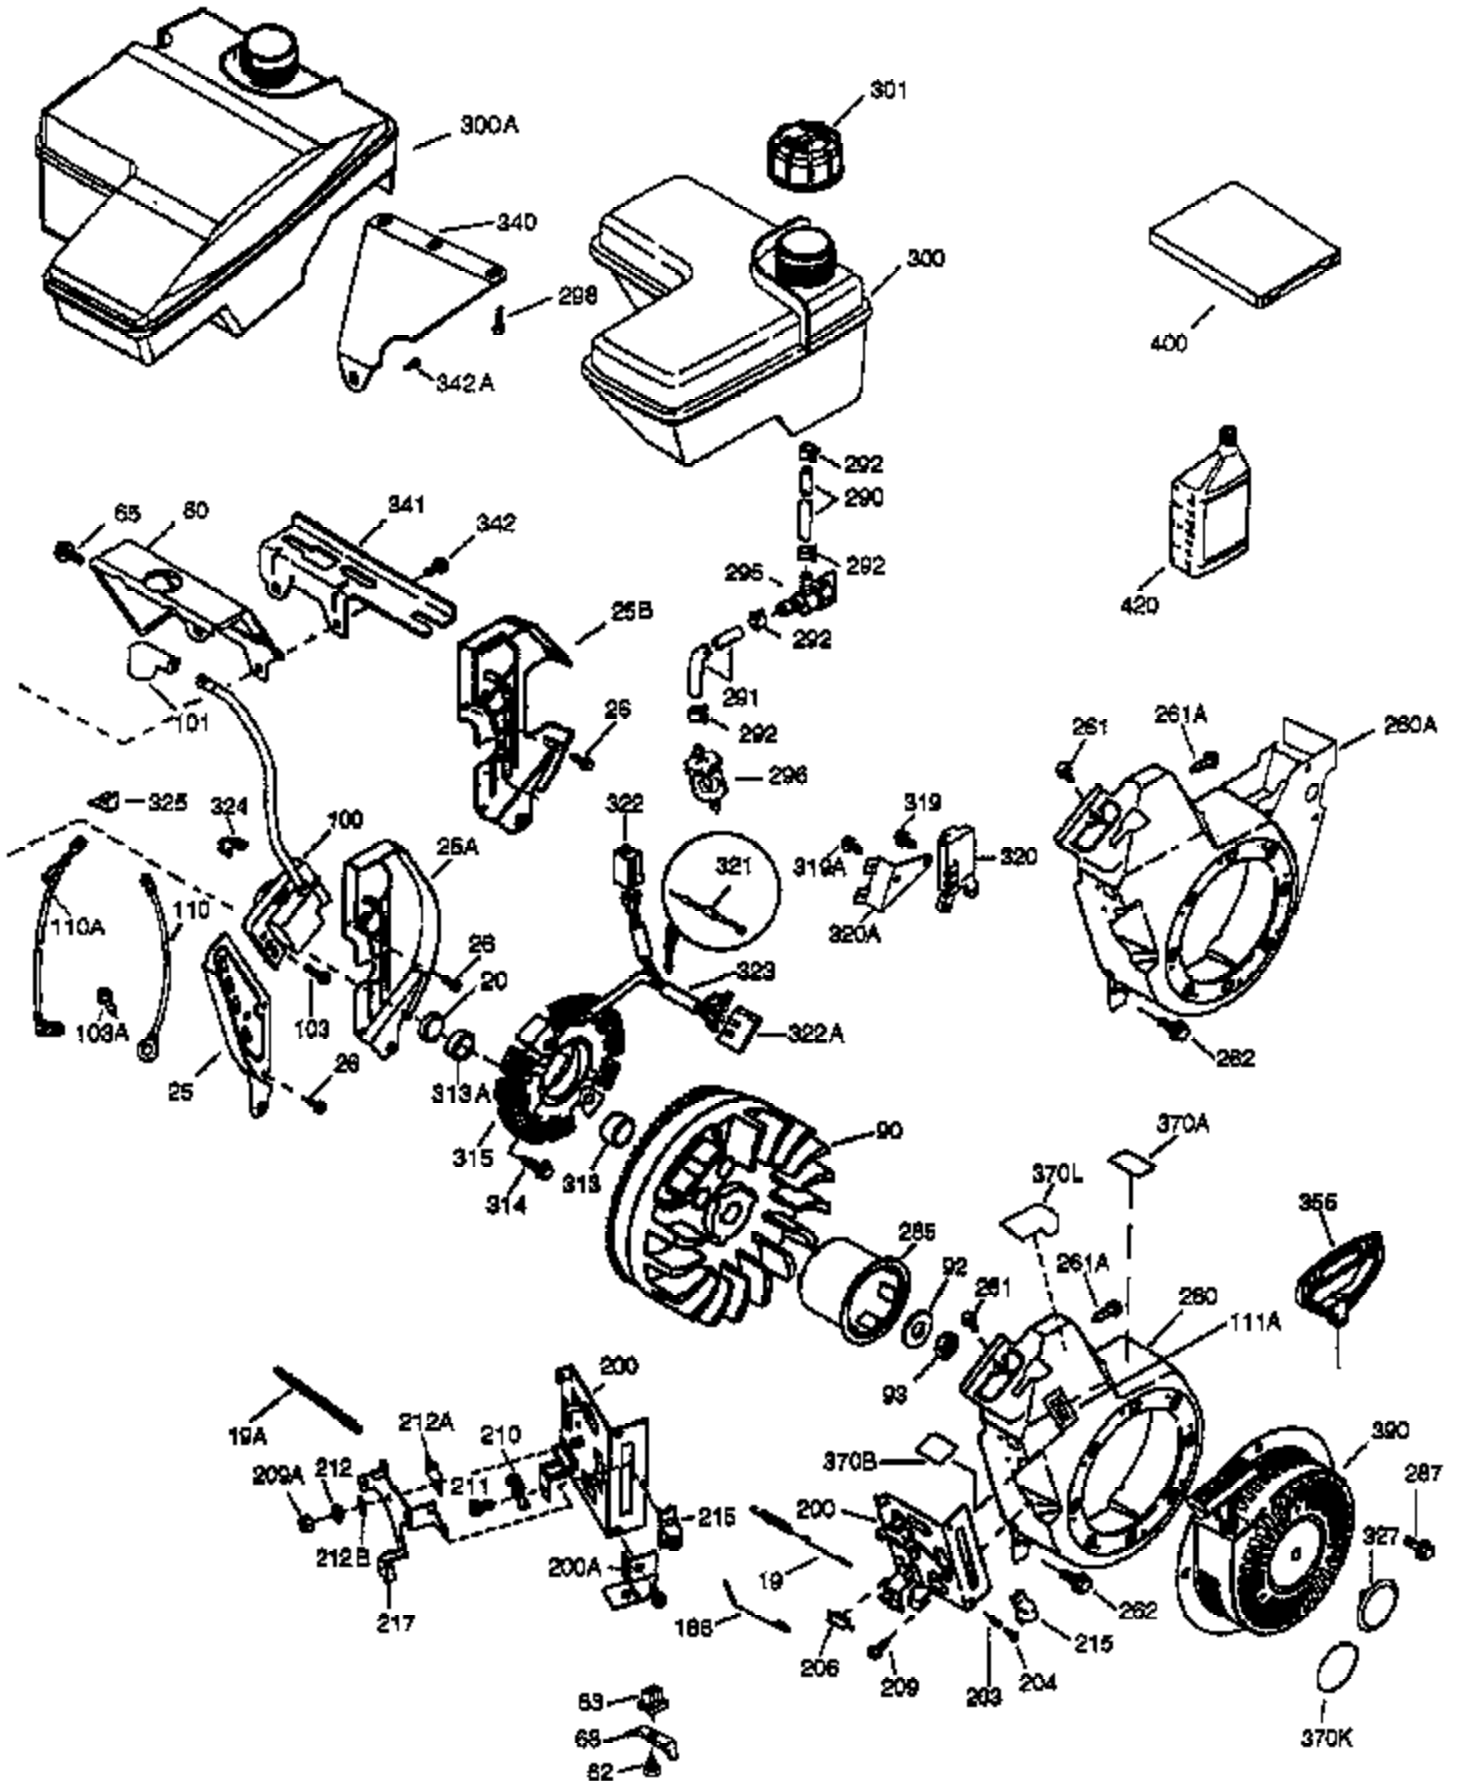

Ref #	Part Number	Qty	Description
19	36710	1	Extension Spring
20	32600	1	Oil Seal
25	36621	1	Air Baffle (Left)
25A	36622	1	Air Baffle (Right)
26	30200	1	Screw, 10-24 x 9/16"
60	36623A	1	Blower Housing Extension
65	30200	1	Screw, 10-24 x 9/16"
90	611205	1	Flywheel
92	650815	1	Belleville Washer
93	650816	1	Flywheel Nut
100	34443A	1	Solid State Ignition
103	651007	2	Screw, Torx T-15, 10-24 x 15/16"
110	36054	1	Ground Wire
186	36711	1	Governor Link
200	36736	1	Control Bracket (Incl. 206, 210 & 211)
206	610973	1	Terminal
209	650821	2	Screw, 10-32 x 1/2"
210	27793	1	Conduit Clip
211	28942	1	Screw, 10-32 x 3/8"
260	36864	1	Blower Housing
261A	650821	1	Screw, 10-32 x 1/2"
261	651008	1	Screw, 1/4-20 x 31/64"
262	651008	2	Screw, 1/4-20 x 31/64"
285	35985B	1	Starter Cup
287	0	4	Rivet (Can be purchased locally)
290	30705	1	Fuel Line
292	26460	2	Fuel Line Clamp
300	36863	1	Fuel Tank
301	36246	1	Fuel Cap
313	34080	1	Spacer
325	29443	1	Wire Clip
341	36644	1	Fuel Tank Bracket
342	651010	2	Screw, 1/4-20 x 7/8"
370A	36261	1	Lubrication Decal
370K	36695	1	Starter Decal
390	590736	1	Rewind Starter (NOTE: This engine could have been built with 590748 starter.)
400	36720	1	* Gasket Set (Incl. items marked PK in notes) Incl. (1) each of 26756, 27272A, 29673, 35626, 36581, 36624, 36719
420	730225	1	SAE 30 4-Cycle Engine Oil (Quart)