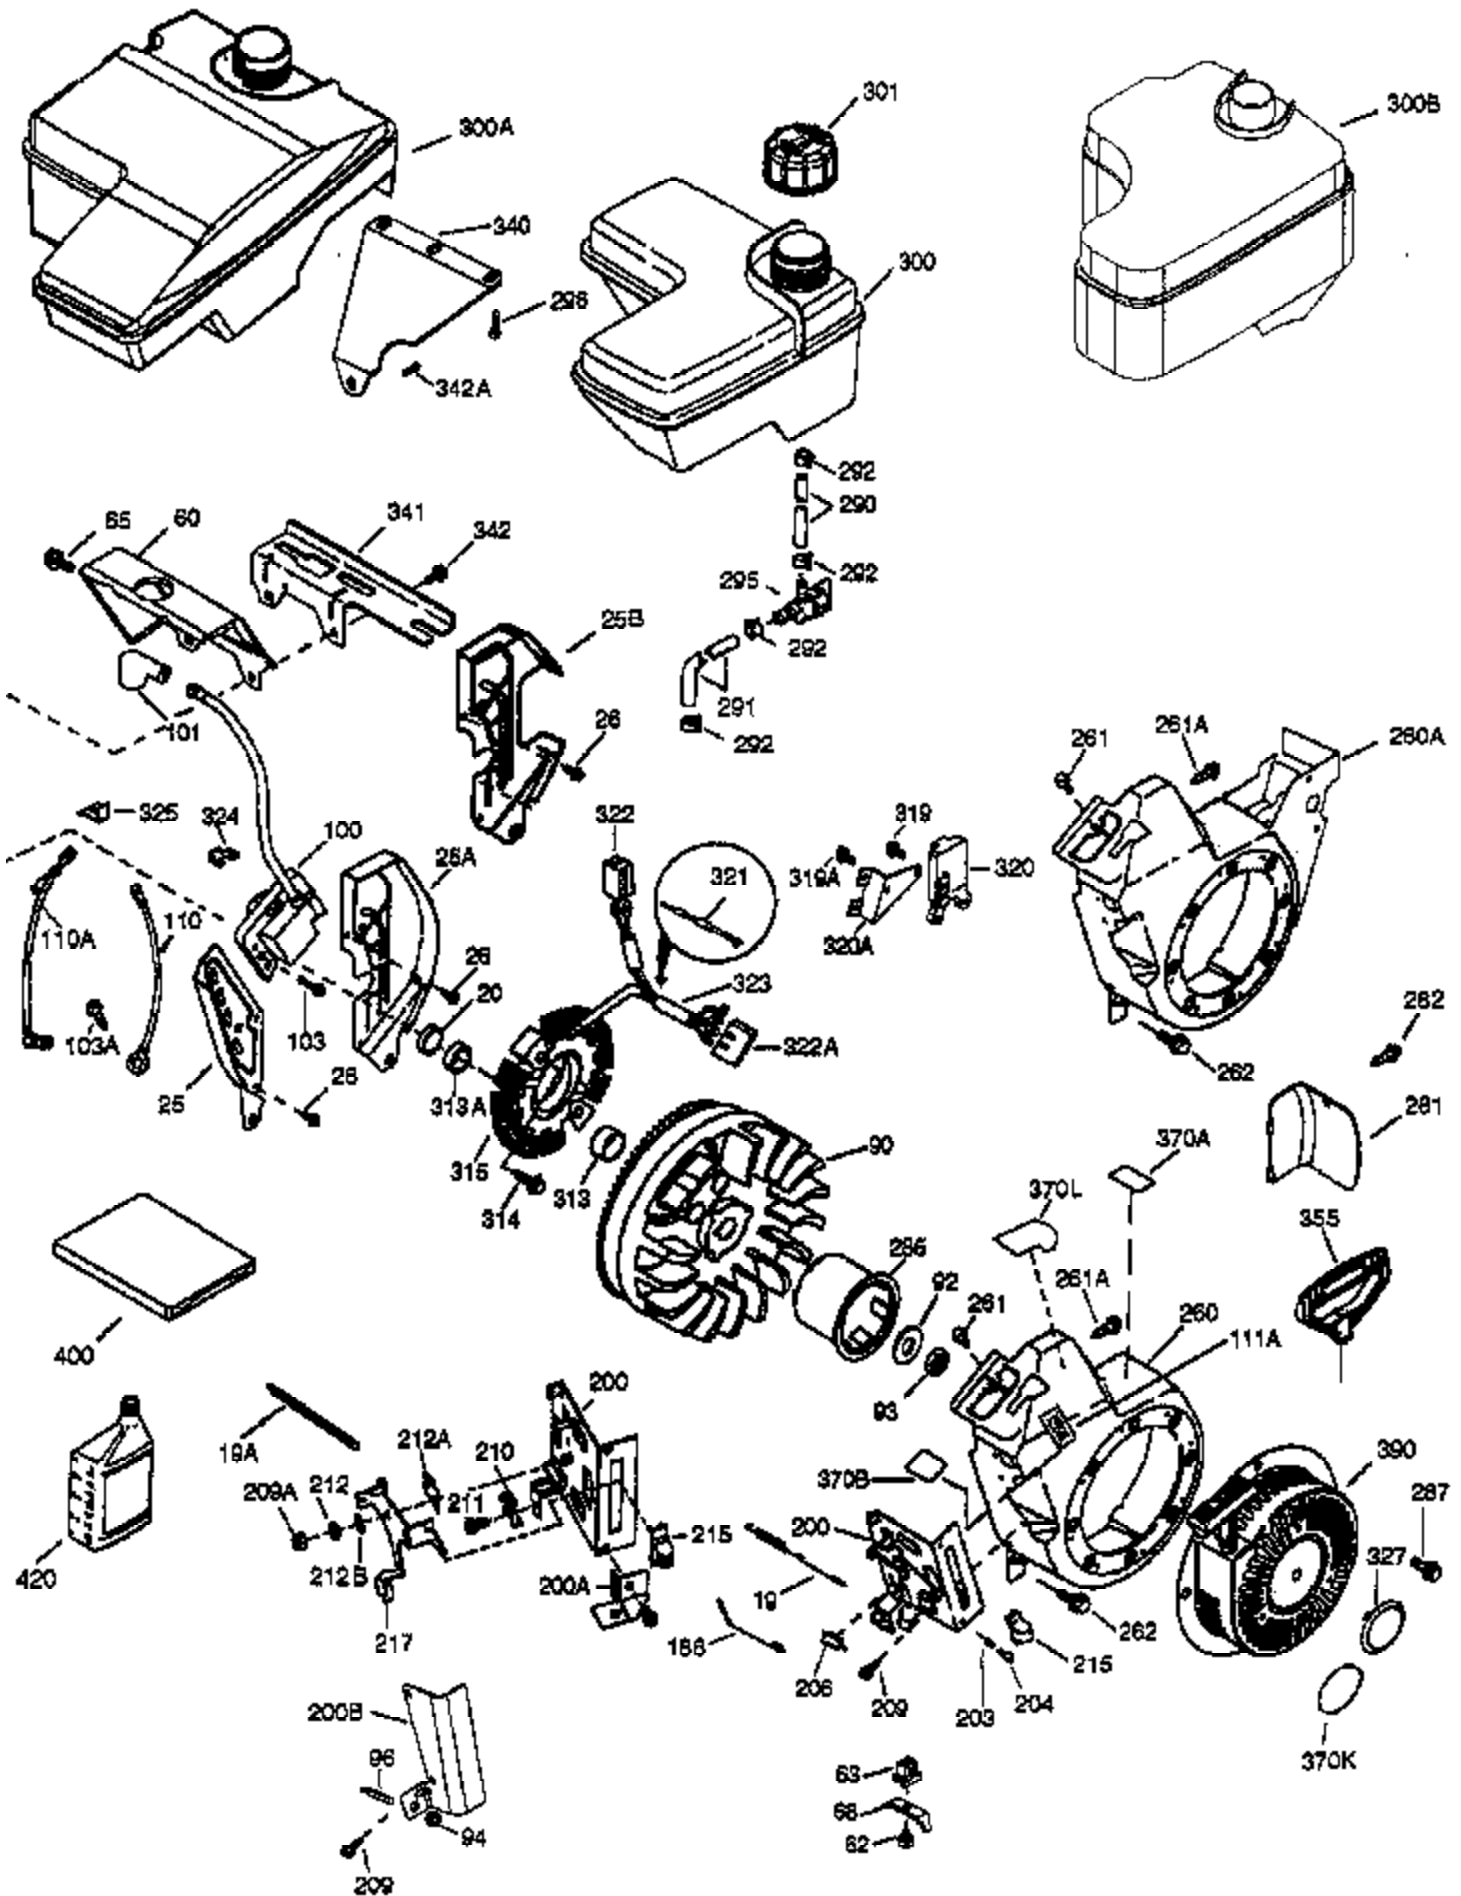

Ref #	Part Number	Qty	Description
19	37111	1	Extension Spring
20	32600	1	Oil Seal
25	36621	1	Air Baffle (Left)
25A	36622	1	Air Baffle (Right)
26	30200	1	Screw, 10-24 x 9/16"
60	36623A	1	Blower Housing Extension
65	30200	1	Screw, 10-24 x 9/16"
90	611205	1	Flywheel
92	650815	1	Belleville Washer
93	650816	1	Flywheel Nut
100	34443B	1	Solid State Ignition
101	610118	1	Spark Plug Cover
103	651007	2	Screw, Torx T-15, 10-24 x 15/16"
110	36054	1	Ground Wire
186	36711	1	Governor Link
200	36824A	1	Control Bracket (Incl. 206 & 215)
206	610973	1	Terminal
209	650821	1	Screw, 10-32 x 1/2"
215	32410	1	Control Knob
260	36992	1	Blower Housing
261A	650821	2	Screw, 10-32 x 1/2"
261	651008	1	Screw, 1/4-20 x 31/64"
262	651008	2	Screw, 1/4-20 x 31/64"
285	35985B	1	Starter Cup
287	0	4	Rivet (Can be purchased locally)
290	30705	1	Fuel Line
292	26460	2	Fuel Line Clamp
298	650665	2	Screw, 1/4-15 x 3/4"
300	37002	1	Fuel Tank (Incl. 292 & 301)
301	36246	1	Fuel Cap
313	34080	1	Spacer
325	29443	1	Wire Clip
340	36876	1	Fuel Tank Bracket (Upper)
341	36644	1	Fuel Tank Bracket (Lower)
342A	650738	1	Screw, 1/4-20 x 5/8"
342	651010	2	Screw, 1/4-20 x 7/8"
370B	35703	1	Speed Control Decal
370K	36695	1	Starter Decal
370A	36261	1	Lubrication Decal
390	590736	1	Rewind Starter (NOTE: This engine could have been built with 590748 starter.)
400	36720	1	* Gasket Set (Incl. items marked PK in notes) Incl. (1) each of 26756, 27272A, 29673, 35626, 36581, 36624, 36719
420	730225	1	SAE 30 4-Cycle Engine Oil (Quart)