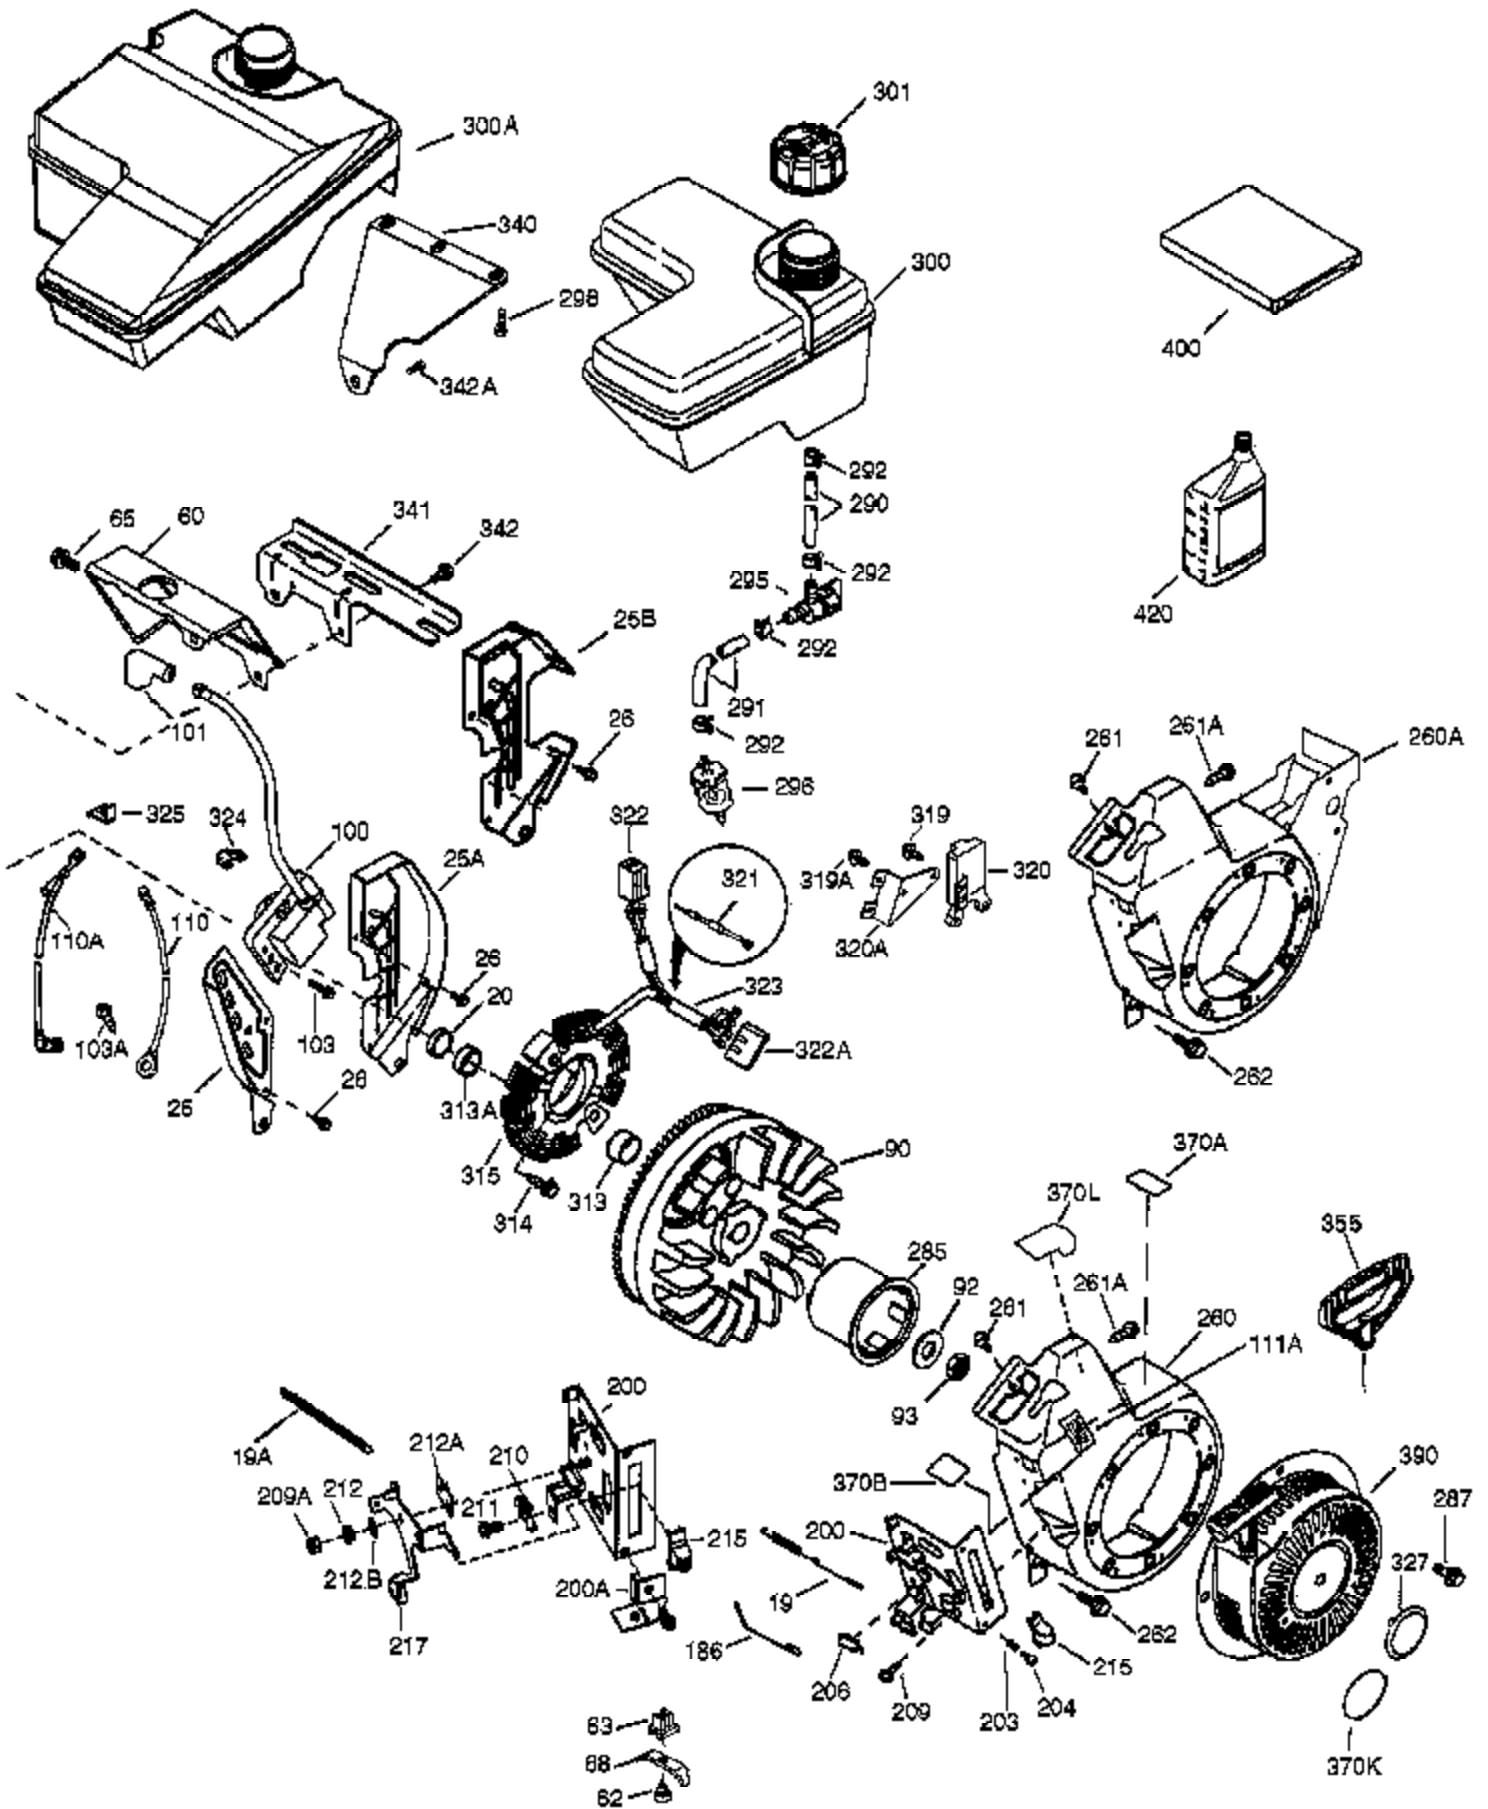

Ref #	Part Number	Qty	Description
19	36710	1	Extension Spring
20	32600	1	Oil Seal
25A	36622	1	Air Baffle (Right)
25	36621	1	Air Baffle (Left)
26	30200	1	Screw, 10-24 x 9/16"
60	36623	1	Blower Housing Extension
65	30200	1	Screw, 10-24 x 9/16"
83	36057	1	Governor Spool
90	611205	1	Flywheel
92	650815	1	Belleville Washer
93	650816	1	Flywheel Nut
100	34443A	1	Solid State Ignition
101	610118	1	Spark Plug Cover
103	651007	2	Screw, Torx T-15, 10-24 x 15/16"
110	36054	1	Ground Wire
186	36711	1	Governor Link
200	36736	1	Control Bracket (Incl. 206 & 209A thr u 217)
200A	36686	1	Boden Wire Bracket
206	610973	1	Terminal
209A	651016	1	Nut, 10-32
209	650821	1	Screw, 10-32 x 1/2"
210	27793	1	Conduit Clip
211	28942	1	Screw, 10-32 x 3/8"
212A	36685	1	Bearing Plate
212	30773A	1	Bushing
212B	651017	1	Washer
215	36638	1	Control Knob
217	36684	1	Control Lever Assembly
260	36864	1	Blower Housing
261	651008	1	Screw, 1/4-20 x 31/64"
261A	650821	2	Screw, 10-32 x 1/2"
262	651008	2	Screw, 1/4-20 x 31/64"
285	35985B	1	Starter Cup
287	651008	4	Screw, 1/4-20 x 31/64"
290	30705	1	Fuel Line
292	26460	2	Fuel Line Clamp
300	36863	1	Fuel Tank (Incl. 292 & 301)
301	36246	1	Fuel Cap
313	34080	1	Spacer
325	29443	1	Wire Clip
341	36644	1	Fuel Tank Bracket
342	651010	2	Screw, 1/4-20 x 7/8"
370K	36695	1	Starter Decal
370A	36261	1	Lubrication Decal
370B	33107	1	Speed Control Decal
390	590704	1	Rewind Starter (NOTE: This engine could have been built with 590746 starter.)
400	36720	1	* Gasket Set (Incl. items marked PK in notes) Incl. (1) each of 26756, 27272A, 29673, 35626, 36581, 36624, 36719
420	730225	1	SAE 30 4-Cycle Engine Oil (Quart)