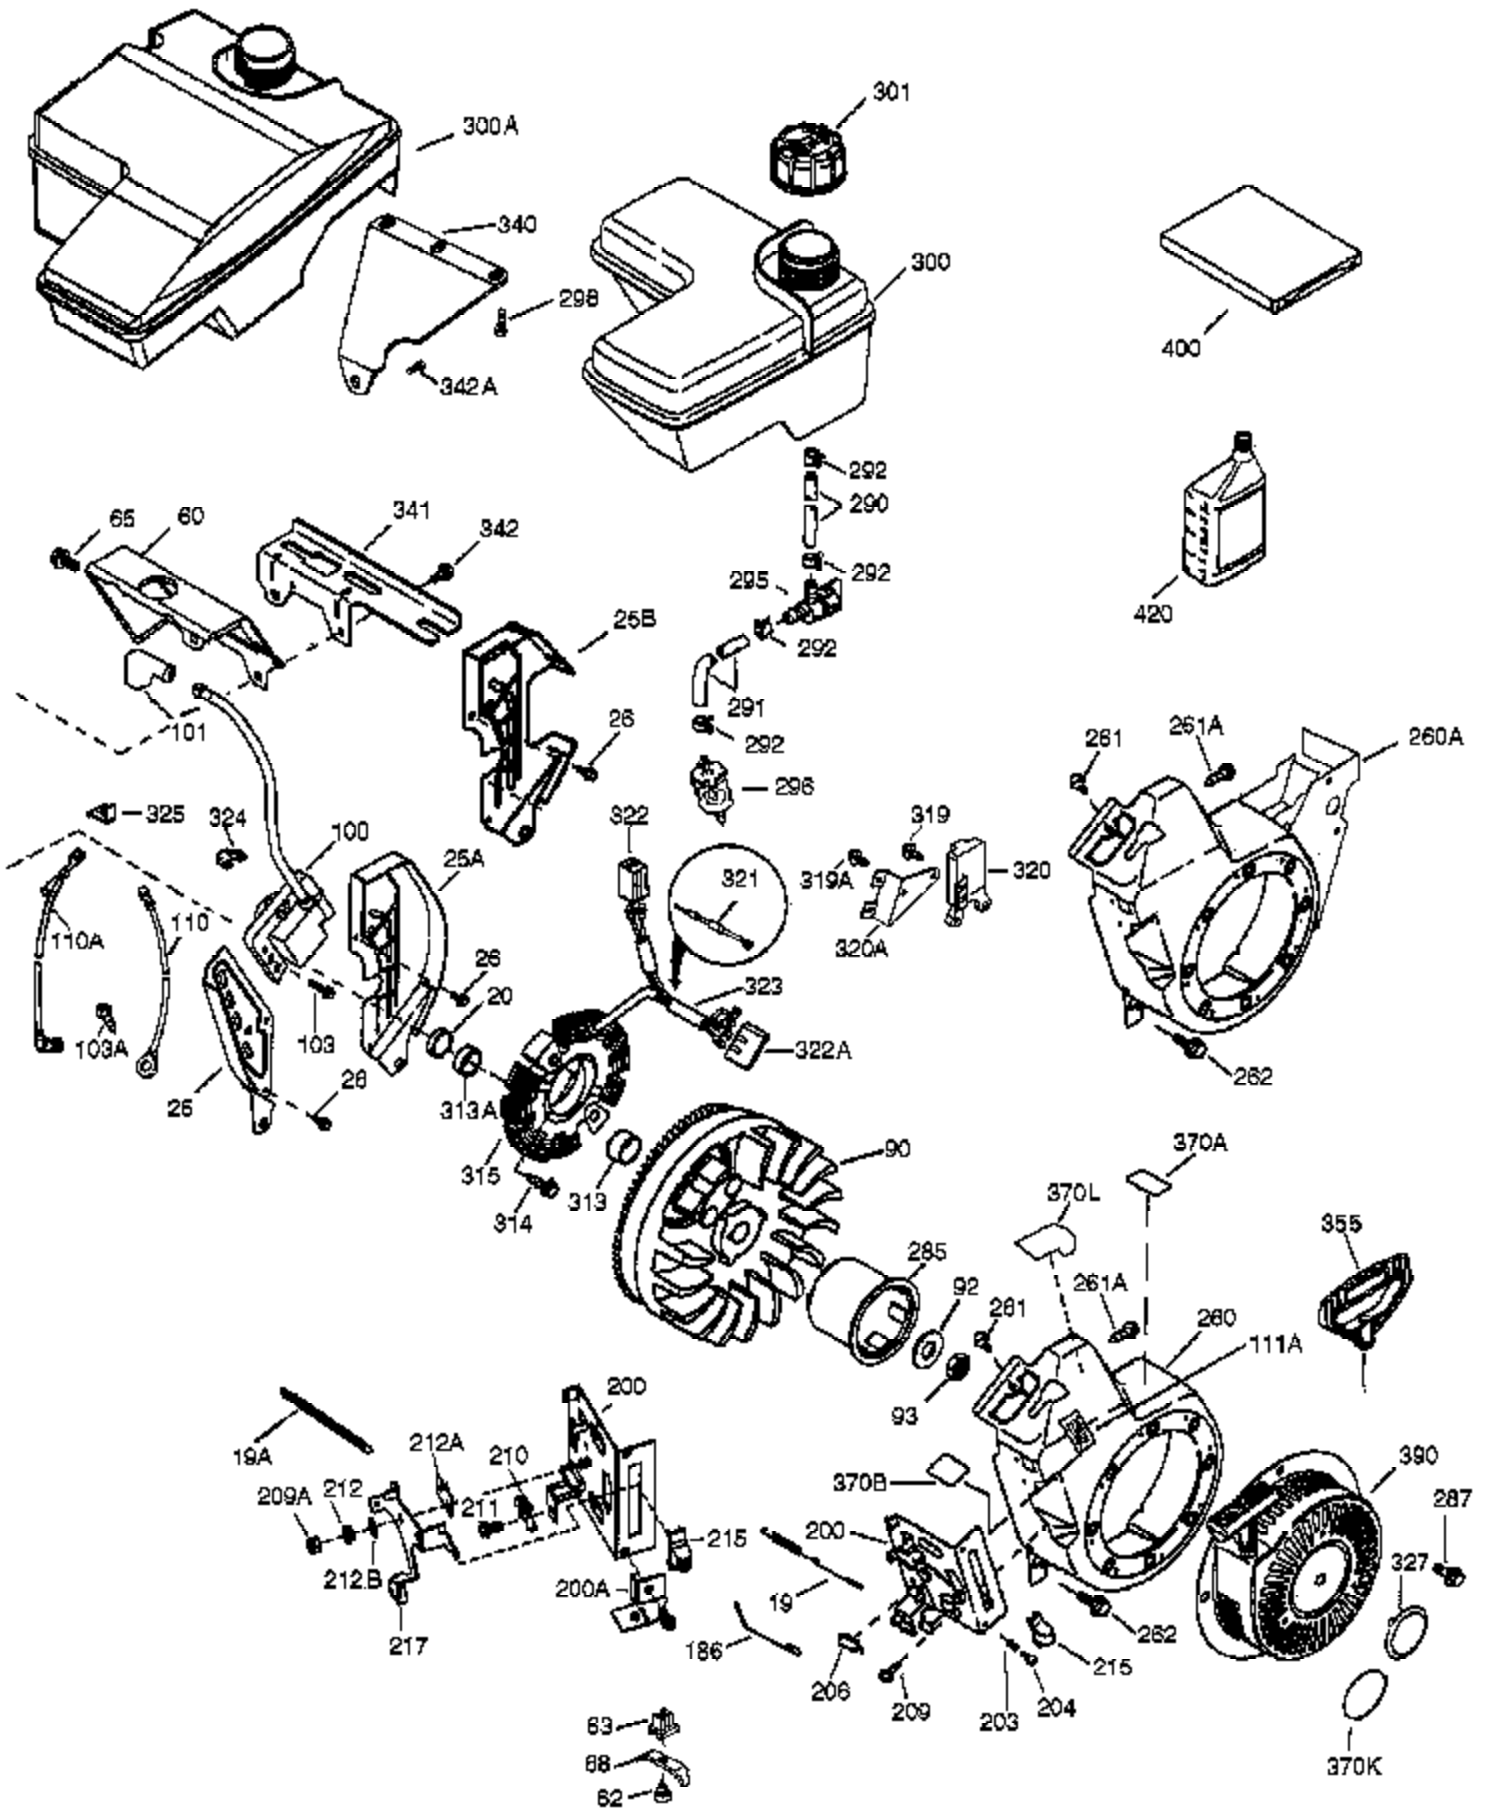

Ref #	Part Number	Qty	Description
19	36750	1	Extension Spring
20	32600	1	Oil Seal
25	36621	1	Air Baffle (Left)
25A	36622	1	Air Baffle (Right)
26	30200	1	Screw, 10-24 x 9/16"
60	36623	1	Blower Housing Extension
65	30200	1	Screw, 10-24 x 9/16"
83	36057	1	Governor Spool
90	611205	1	Flywheel
92	650815	1	Belleville Washer
93	650816	1	Flywheel Nut
100	34443A	1	Solid State Ignition
101	610118	1	Spark Plug Cover
103	651007	2	Screw, Torx T-15, 10-24 x 15/16"
103A	650767	1	Screw, 8-32 x 27/64"
110	35589	1	Ground Wire
110A	36964	1	Ground Wire
111B	611224	1	Rocker On/Off Switch
200	36958	1	Control Bracket
209	650821	2	Screw, 10-32 x 1/2"
260	36864	1	Blower Housing
261A	650821	2	Screw, 10-32 x 1/2"
261	651008	1	Screw, 1/4-20 x 31/64"
262	651008	2	Screw, 1/4-20 x 31/64"
285	35985B	1	Starter Cup
287	651008	4	Screw, 1/4-20 x 31/64"
290	30705	1	Fuel Line
291	29774	1	Fuel Line
292	26460	4	Fuel Line Clamp
295	35857	1	Fuel Shut-Off Valve
300	36863	1	Fuel Tank (Incl. 292 & 301)
301	36754	1	Fuel Cap (Black)
313	34080	1	Spacer
325	29443	1	Wire Clip
341	36644	1	Fuel Tank Bracket
342	651010	2	Screw, 1/4-20 x 7/8"
370K	36695	1	Starter Decal
370A	36261	1	Lubrication Decal
390	590704	1	Rewind Starter
400	36720	1	* Gasket Set (Incl. items marked PK i n notes) Incl. (1) each of 26756, 27272A, 29673, 35626, 36581, 36624, 36719
420	730225	1	SAE 30 4-Cycle Engine Oil (Quart)