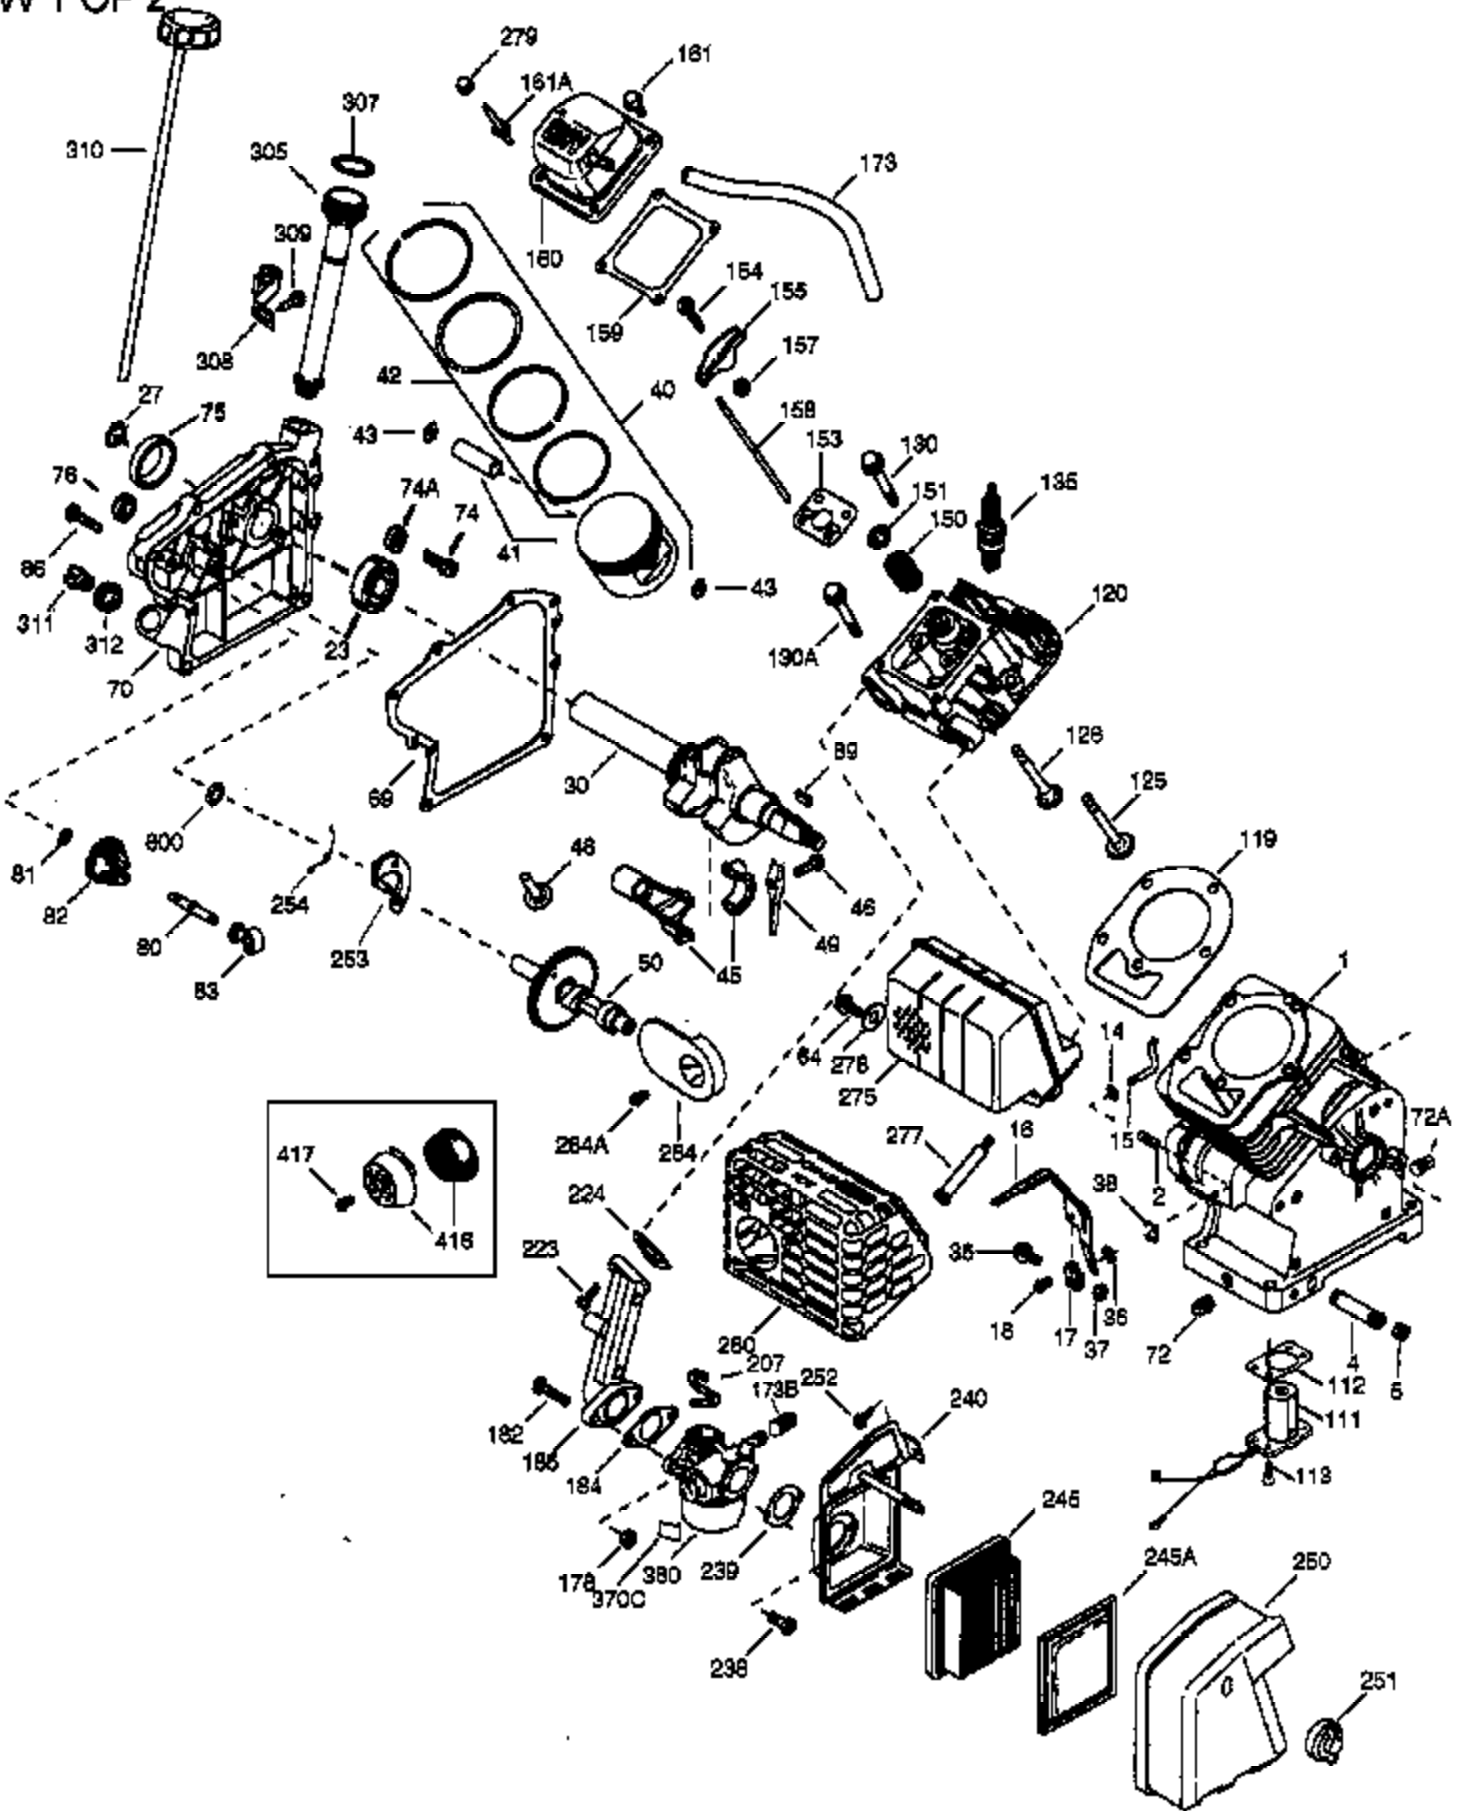

VIEW 1 OF 2

Engine Parts List #1

Ref #	Part Number	Qty	Description
	1 36718	1	Cylinder (Incl. 2, 20 & 72)
	2 26727	2	Dowel Pin
	14 28277	1	Washer
	15 30589	1	Governor Rod
	16 36618	1	Governor Lever
	17 36700	1	Governor Lever Clamp
	18 651028	1	Screw, Torx T-15, 8-32 x 3/8"
	23 36732	1	Ball Bearing
	27 36733	1	Bearing Retainer
	30 36882	1	Crankshaft
	35 29826	1	Screw, 10-32 x 3/4"
	36 29918	1	Lock Washer
	37 29216	1	Lock Nut, 10-32
	38 29642	1	Retaining Ring
	40 40004	1	Piston, Pin & Ring Set (Std.)
	40 40005	1	Piston, Pin & Ring Set (.010" OS)
	41 36070	1	Piston & Pin Ass'y. (Std.) (Incl. 43)
	41 36071	1	Piston & Pin Ass'y. (.010" OS) (Incl. 43)
	42 40006	1	Ring Set (Std.)
	42 40007	1	Ring Set (.010" OS)
	43 20381	2	Piston Pin Retaining Ring
	45 32875A	1	Connecting Rod Ass'y. (Incl. 46 & 49)
	46 32610A	2	Connecting Rod Bolt
	48 35616	2	Valve Lifter
	49 36611	1	Oil Dipper
	50 36620	1	Camshaft (Incl. 253 & 254)
	64 651015	1	Screw, 1/4-20 x 1-1/8"
	69 36624	1	* Cylinder Cover Gasket
	70 36731	1	Cylinder Cover (Incl. 75 thru 83)
	72 27642	2	Oil Drain Plug
	74 30200	2	Screw, 10-24 x 9/16"
	74A 28537	2	Washer
	75 36742	1	Oil Seal
	80 30574A	1	Governor Shaft
	81 30590A	1	Washer
	82 30591	1	Governor Gear Ass'y. (Incl. 81)
	83 36057	1	Governor Spool
	86 650488	8	Screw, 1/4-20 x 1-1/4"
	89 610961	1	Flywheel Key
	119 36719	1	* Cylinder Head Gasket
	120 36721	1	Cylinder Head
	125 36471	1	Exhaust Valve (Std.) (Incl. 151)
	125 36472	1	Exhaust Valve (1/32" OS) (Incl. 151)
	126 37711	1	Intake Valve (Std.) (Incl. 151)
	126 29315C	1	Intake Valve (1/32" OS) (Incl. 151)
	130A 650999	1	Screw, 5/16-18 x 2-41/64"
	130 650912	4	Screw, 5/16-18 x 1-1/2"
	135 34645	1	Resistor Spark Plug (N4C)
	150 31672	2	Valve Spring
	151 31673	2	Valve Spring Cap
	153 36649	1	Push Rod Guide
	154 650913	2	Rocker Arm Stud
	155 35624A	2	Rocker Arm
	157 650914	2	Nut, 1/4-28
	158 36629	2	Push Rod
	159 35626	1	* Rocker Arm Cover Gasket
	160 36630A	1	Rocker Arm Cover
	161 651008	2	Screw, 1/4-20 x 31/64"