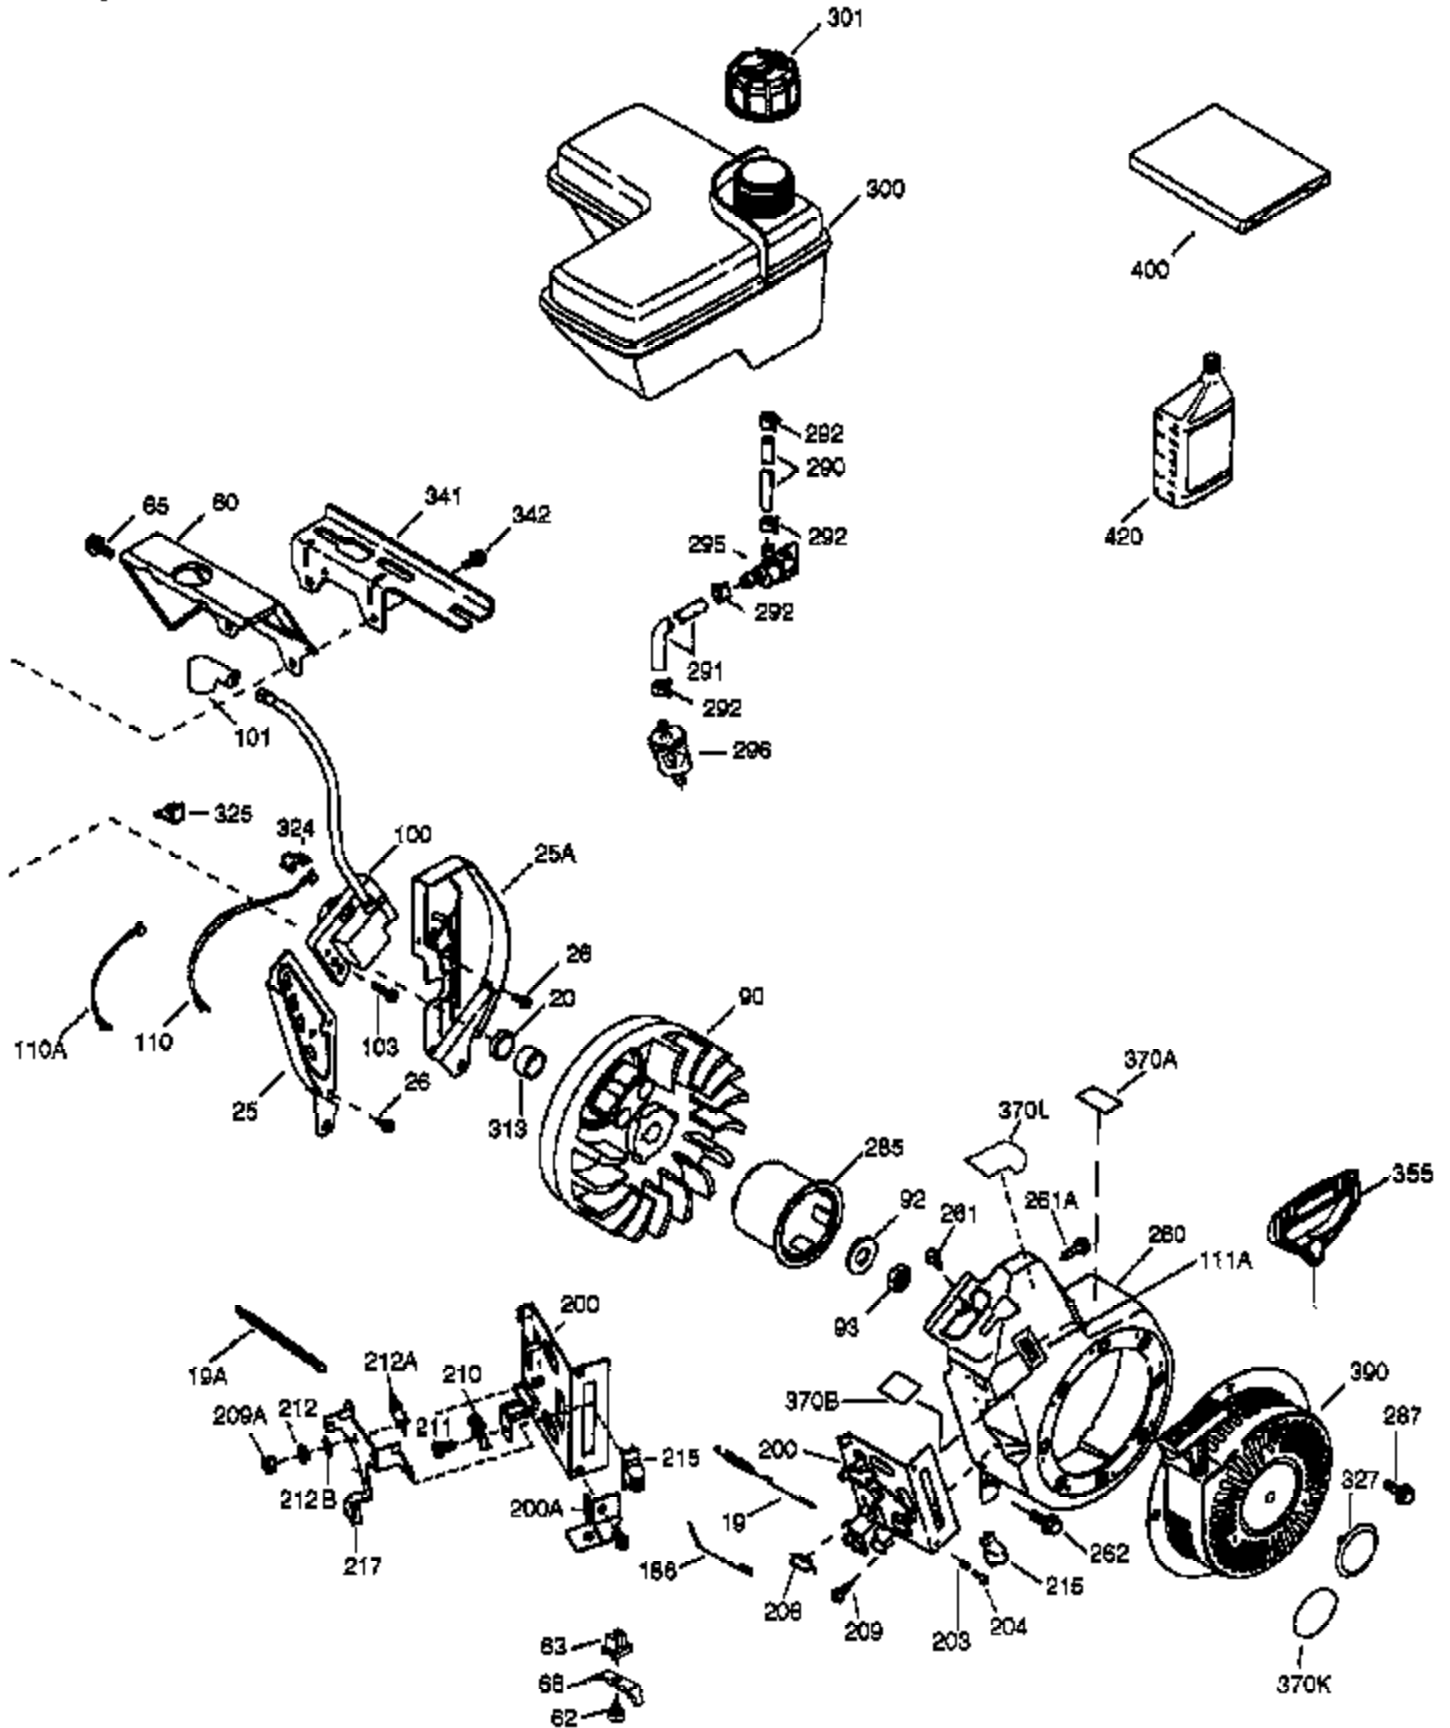

VIEW 2 OF 2

Ref #	Part Number	Qty	Description
19	36710	1	Extension Spring
20	32600	1	Oil Seal
23	36732	1	Ball Bearing
25A	36622	1	Air Baffle (Right)
25	36621	1	Air Baffle (Left)
26	30200	2	Screw, 10-24 x 9/16"
60	36623	1	Blower Housing Extension
65	30200	1	Screw, 10-24 x 9/16"
90	611205	1	Flywheel
92	650815	1	Belleville Washer
93	650816	1	Flywheel Nut
100	34443A	1	Solid State Ignition
101	610118	1	Spark Plug Cover
103	651007	2	Screw, Torx T-15, 10-24 x 15/16"
110	36054	1	Ground Wire
186	36711	1	Governor Link
200	36736	1	Control Bracket (Incl. 206 & 215)
206	610973	1	Terminal
209	650821	2	Screw, 10-32 x 1/2"
215	36638	1	Control Knob
260	36864	1	Blower Housing
261A	650821	1	Screw, 10-32 x 1/2"
261	651008	1	Screw, 1/4-20 x 31/64"
262	651008	2	Screw, 1/4-20 x 31/64"
285	35985B	1	Starter Cup
287	651008	4	Screw, 1/4-20 x 31/64"
290	30705	1	Fuel Line
292	26460	2	Fuel Line Clamp
300	36863	1	Fuel Tank (Incl. 292 & 301)
301	35355	1	Fuel Cap
313	34080	1	Spacer
325	29443	1	Wire Clip
341	36644	1	Fuel Tank Bracket
342	651010	2	Screw, 1/4-20 x 7/8"
370A	36261	1	Lubrication Decal
370B	33107	1	Speed Control Decal
370K	36695	1	Starter Decal
390	590704	1	Rewind Starter
400	36720	1	* Gasket Set (Incl. items marked PK i n notes) Incl. (1) each of 26756, 27272A, 29673, 35626, 36581, 36624, 36719
420	730225	1	SAE 30 4-Cycle Engine Oil (Quart)