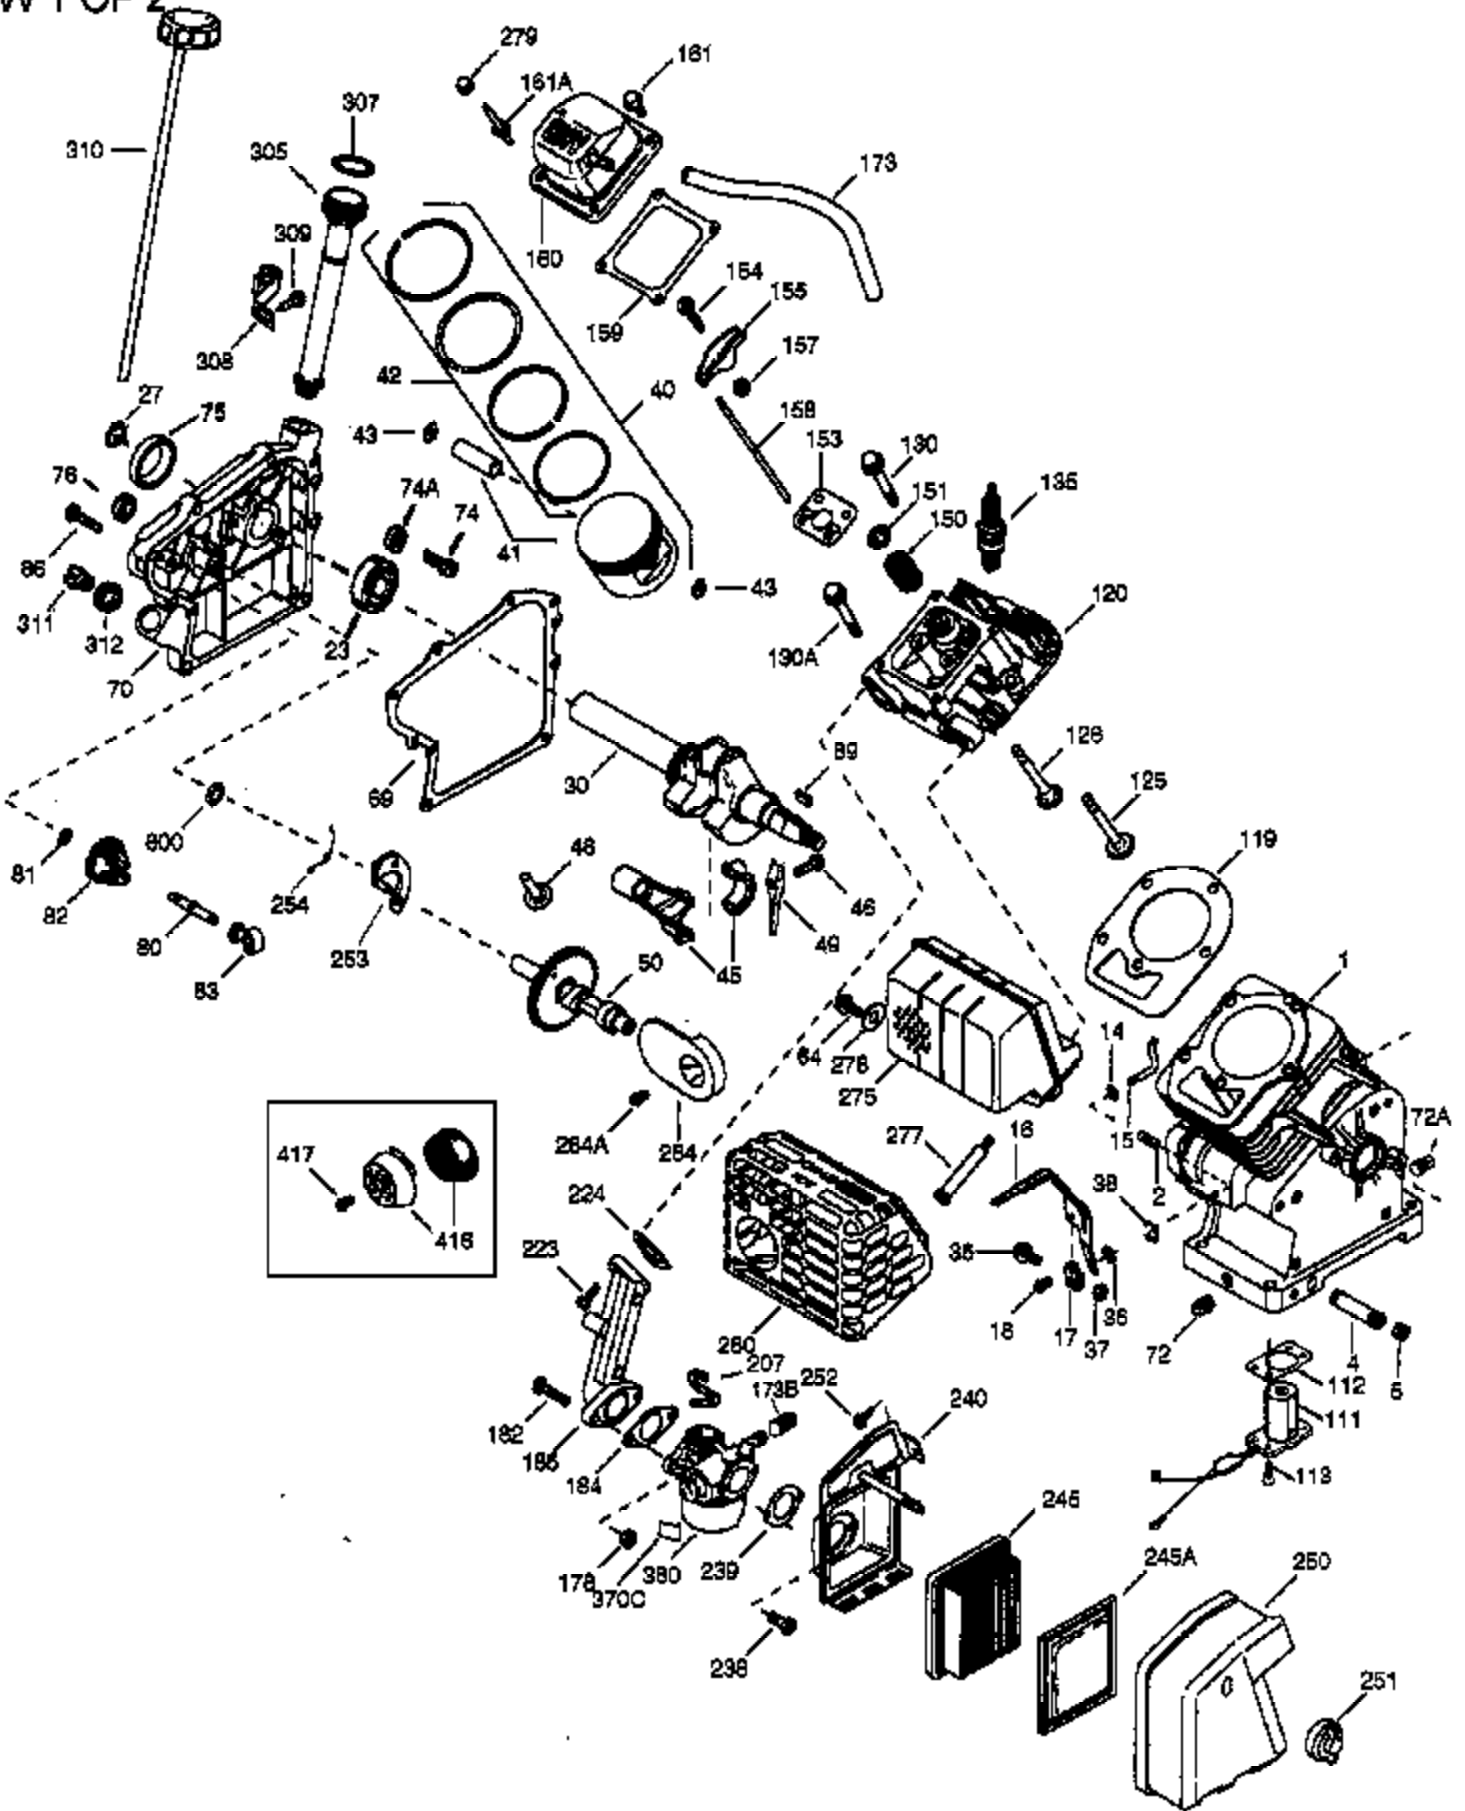

VIEW 1 OF 2

Engine Parts List #1

Ref #	Part Number	Qty	Description
	1 36718	1	Cylinder (Incl. 2, 20 & 72)
	2 26727	2	Dowel Pin
	14 28277	1	Washer
	15 30589	1	Governor Rod
	16 36618	1	Governor Lever
	17 36700	1	Governor Lever Clamp
	18 651028	1	Screw, Torx T-15, 8-32 x 3/8"
	23 36732	1	Ball Bearing
	27 36733	1	Bearing Retainer
	30 36880	1	Crankshaft
	35 29826	1	Screw, 10-32 x 3/4"
	36 29918	1	Lock Washer
	37 29216	1	Lock Nut, 10-32
	38 29642	1	Retaining Ring
	40 40004	1	Piston, Pin & Ring Set (Std.)
	40 40005	1	Piston, Pin & Ring Set (.010" OS)
	41 36070	1	Piston & Pin Ass'y. (Std.) (Incl. 43)
	41 36071	1	Piston & Pin Ass'y. (.010" OS) (Incl. 43)
	42 40006	1	Ring Set (Std.)
	42 40007	1	Ring Set (.010" OS)
	43 20381	2	Piston Pin Retaining Ring
	45 32875A	1	Connecting Rod Ass'y. (Incl. 46 & 49)
	46 32610A	2	Connecting Rod Bolt
	48 35616	2	Valve Lifter
	49 36611	1	Oil Dipper
	50 36620	1	Camshaft (Machined)
	64 650738	1	Screw, 1/4-20 x 5/8"
	69 36624	1	* Cylinder Cover Gasket
	70 36731	1	Cylinder Cover (Incl. 75 thru 83)
	72 27642	1	Oil Drain Plug
	74 30200	2	Screw, 10-24 x 9/16"
	74A 28537	2	Washer
	75 36742	1	Oil Seal
	80 30574A	1	Governor Shaft
	81 30590A	1	Washer
	82 30591	1	Governor Gear Ass'y. (Incl. 81)
	83 36057	1	Governor Spool
	86 650488	8	Screw, 1/4-20 x 1-1/4"
	89 610961	1	Flywheel Key
	119 36719	1	* Cylinder Head Gasket
	120 36721	1	Cylinder Head
	125 36471	1	Exhaust Valve (Std.) (Incl. 151)
	125 36472	1	Exhaust Valve (1/32" OS) (Incl. 151)
	126 37711	1	Intake Valve (Std.) (Incl. 151)
	126 29315C	1	Intake Valve (1/32" OS) (Incl. 151)
	130A 650999	1	Screw, 5/16-18 x 2-41/64"
	130 650912	4	Screw, 5/16-18 x 1-1/2"
	135 34645	1	Resistor Spark Plug (N4C)
	150 31672	2	Valve Spring
	151 31673	2	Valve Spring Cap
	153 36649	1	Push Rod Guide
	154 650913	2	Rocker Arm Stud
	155 35624A	2	Rocker Arm
	157 650914	2	Nut, 1/4-28
	158 36629	2	Push Rod
	159 35626	1	* Rocker Arm Cover Gasket
	160 36630A	1	Rocker Arm Cover
	161 651008	4	Screw, 1/4-20 x 31/64"