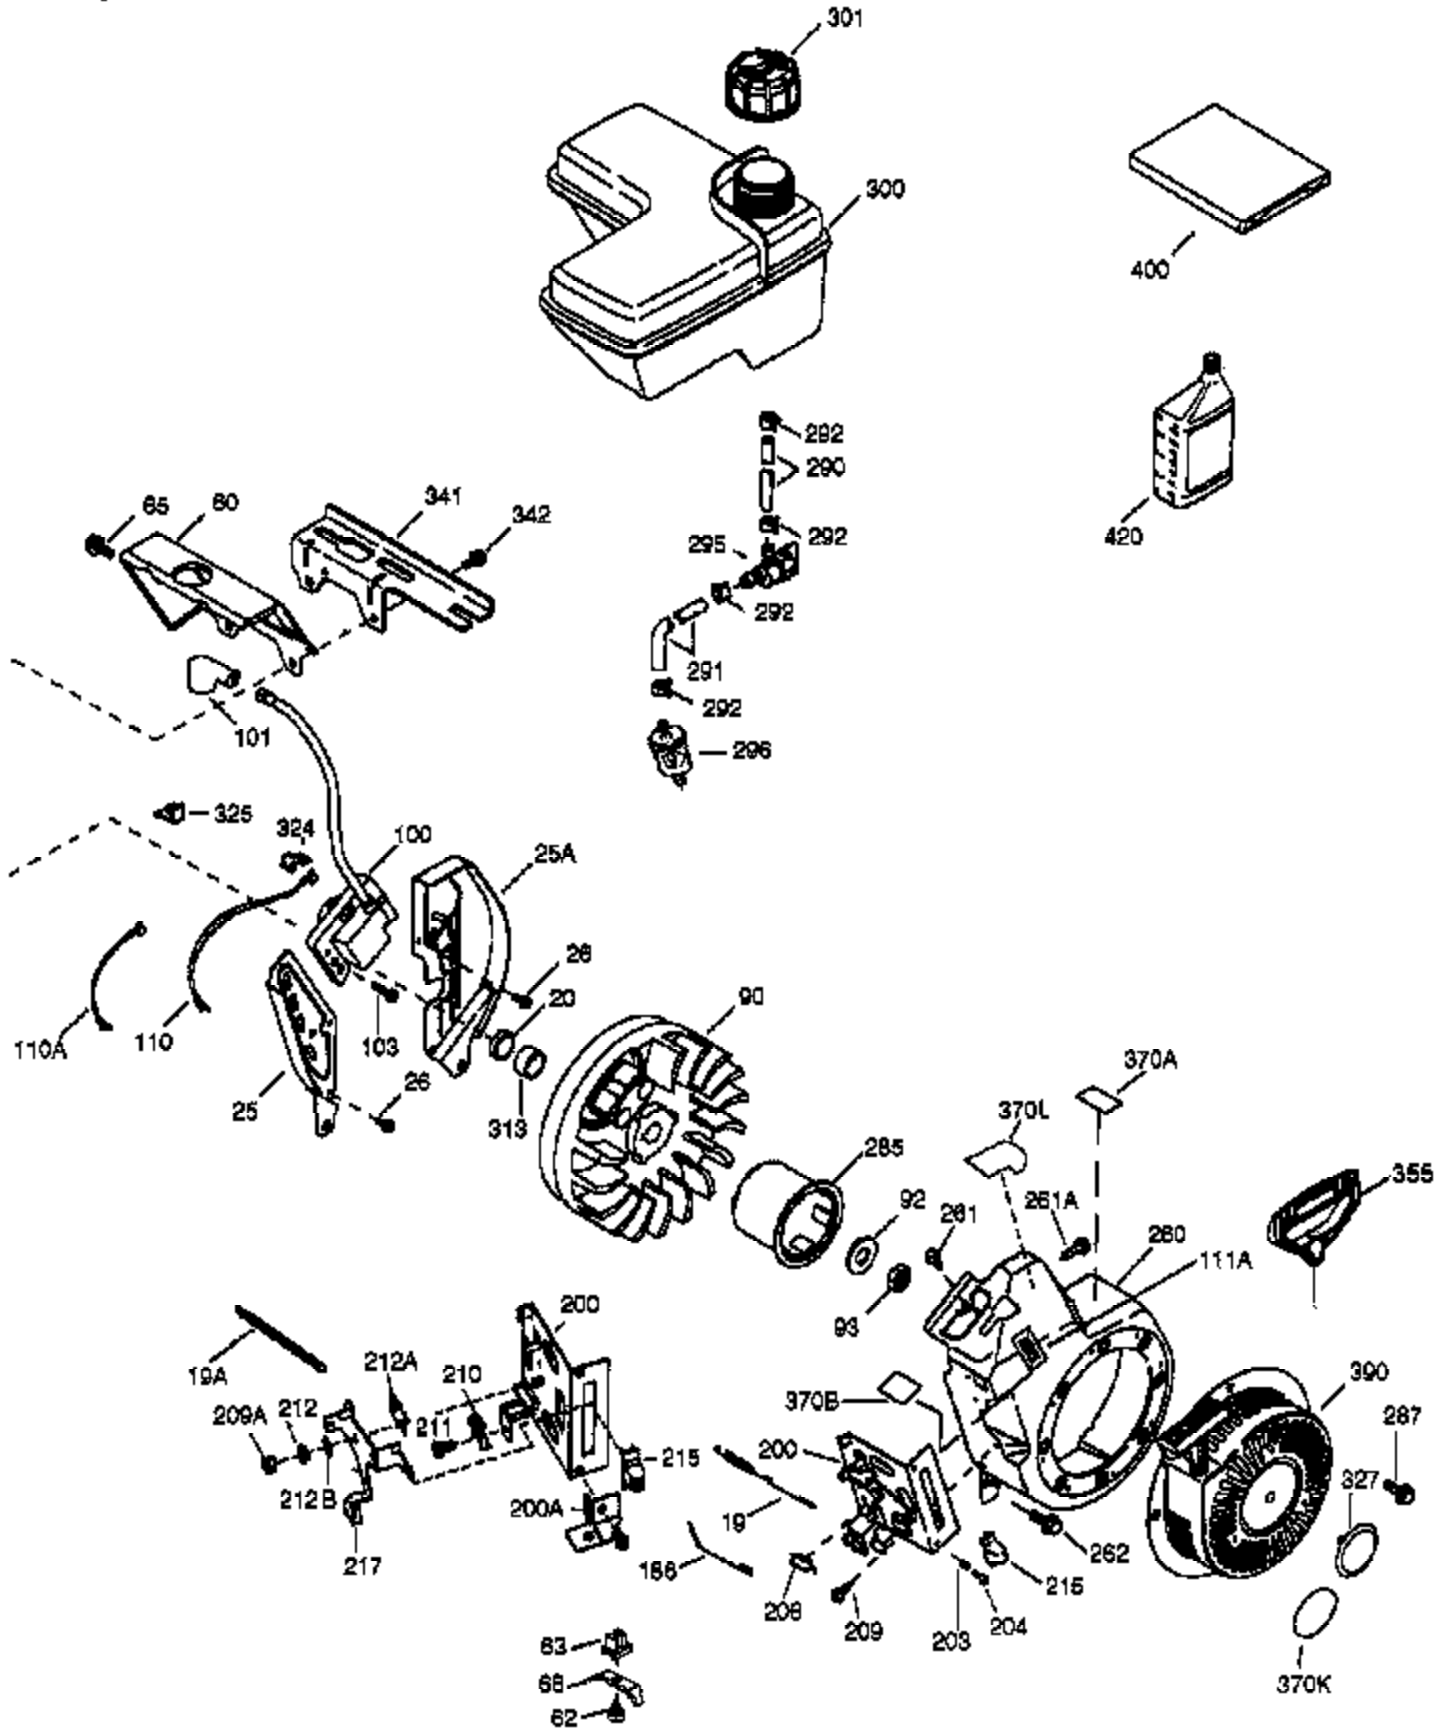

VIEW 2 OF 2

Ref #	Part Number	Qty	Description
19	36750	1	Extension Spring
20	32600	1	Oil Seal
23	36732	1	Ball Bearing
25	36621	1	Air Baffle (Left)
25A	36622	1	Air Baffle (Right)
26	30200	2	Screw, 10-24 x 9/16"
60	36623	1	Blower Housing Extension
65	30200	1	Screw, 10-24 x 9/16"
90	611205	1	Flywheel
92	650815	1	Belleville Washer
93	650816	1	Flywheel Nut
100	34443A	1	Solid State Ignition
101	610118	1	Spark Plug Cover
103	651007	2	Screw, Torx T-15, 10-24 x 15/16"
110	36054	1	Ground Wire
200	36747	1	Control Bracket (Incl. 203, 204, 206 & 215)
203	31342	1	Compression Spring
204	651029	1	Screw, Torx T-10, 5-40 x 7/16"
206	610973	1	Terminal
209	650821	2	Screw, 10-32 x 1/2"
215	36638	1	Control Knob
260	36894	1	Blower Housing
261A	650821	1	Screw, 10-32 x 1/2"
261	651008	1	Screw, 1/4-20 x 31/64"
262	651008	2	Screw, 1/4-20 x 31/64"
285	35985B	1	Starter Cup
287	0	4	Rivet (Can be purchased locally)
290	30705	1	Fuel Line
292	26460	2	Fuel Line Clamp
296	34279B	1	Fuel Filter (Incl. 292)
313	34080	1	Spacer
325	29443	1	Wire Clip
342	651008	2	Screw, 1/4-20 x 31/64"
370K	36695	1	Starter Decal
370B	33107	1	Speed Control Decal
370A	36261	1	Lubrication Decal
390	590736	1	Rewind Starter
400	36720	1	* Gasket Set (Incl. items marked PK i n notes) Incl. (1) each of 26756, 27272A, 29673, 35626, 36581, 36624, 36719
420	730225	1	SAE 30 4-Cycle Engine Oil (Quart)