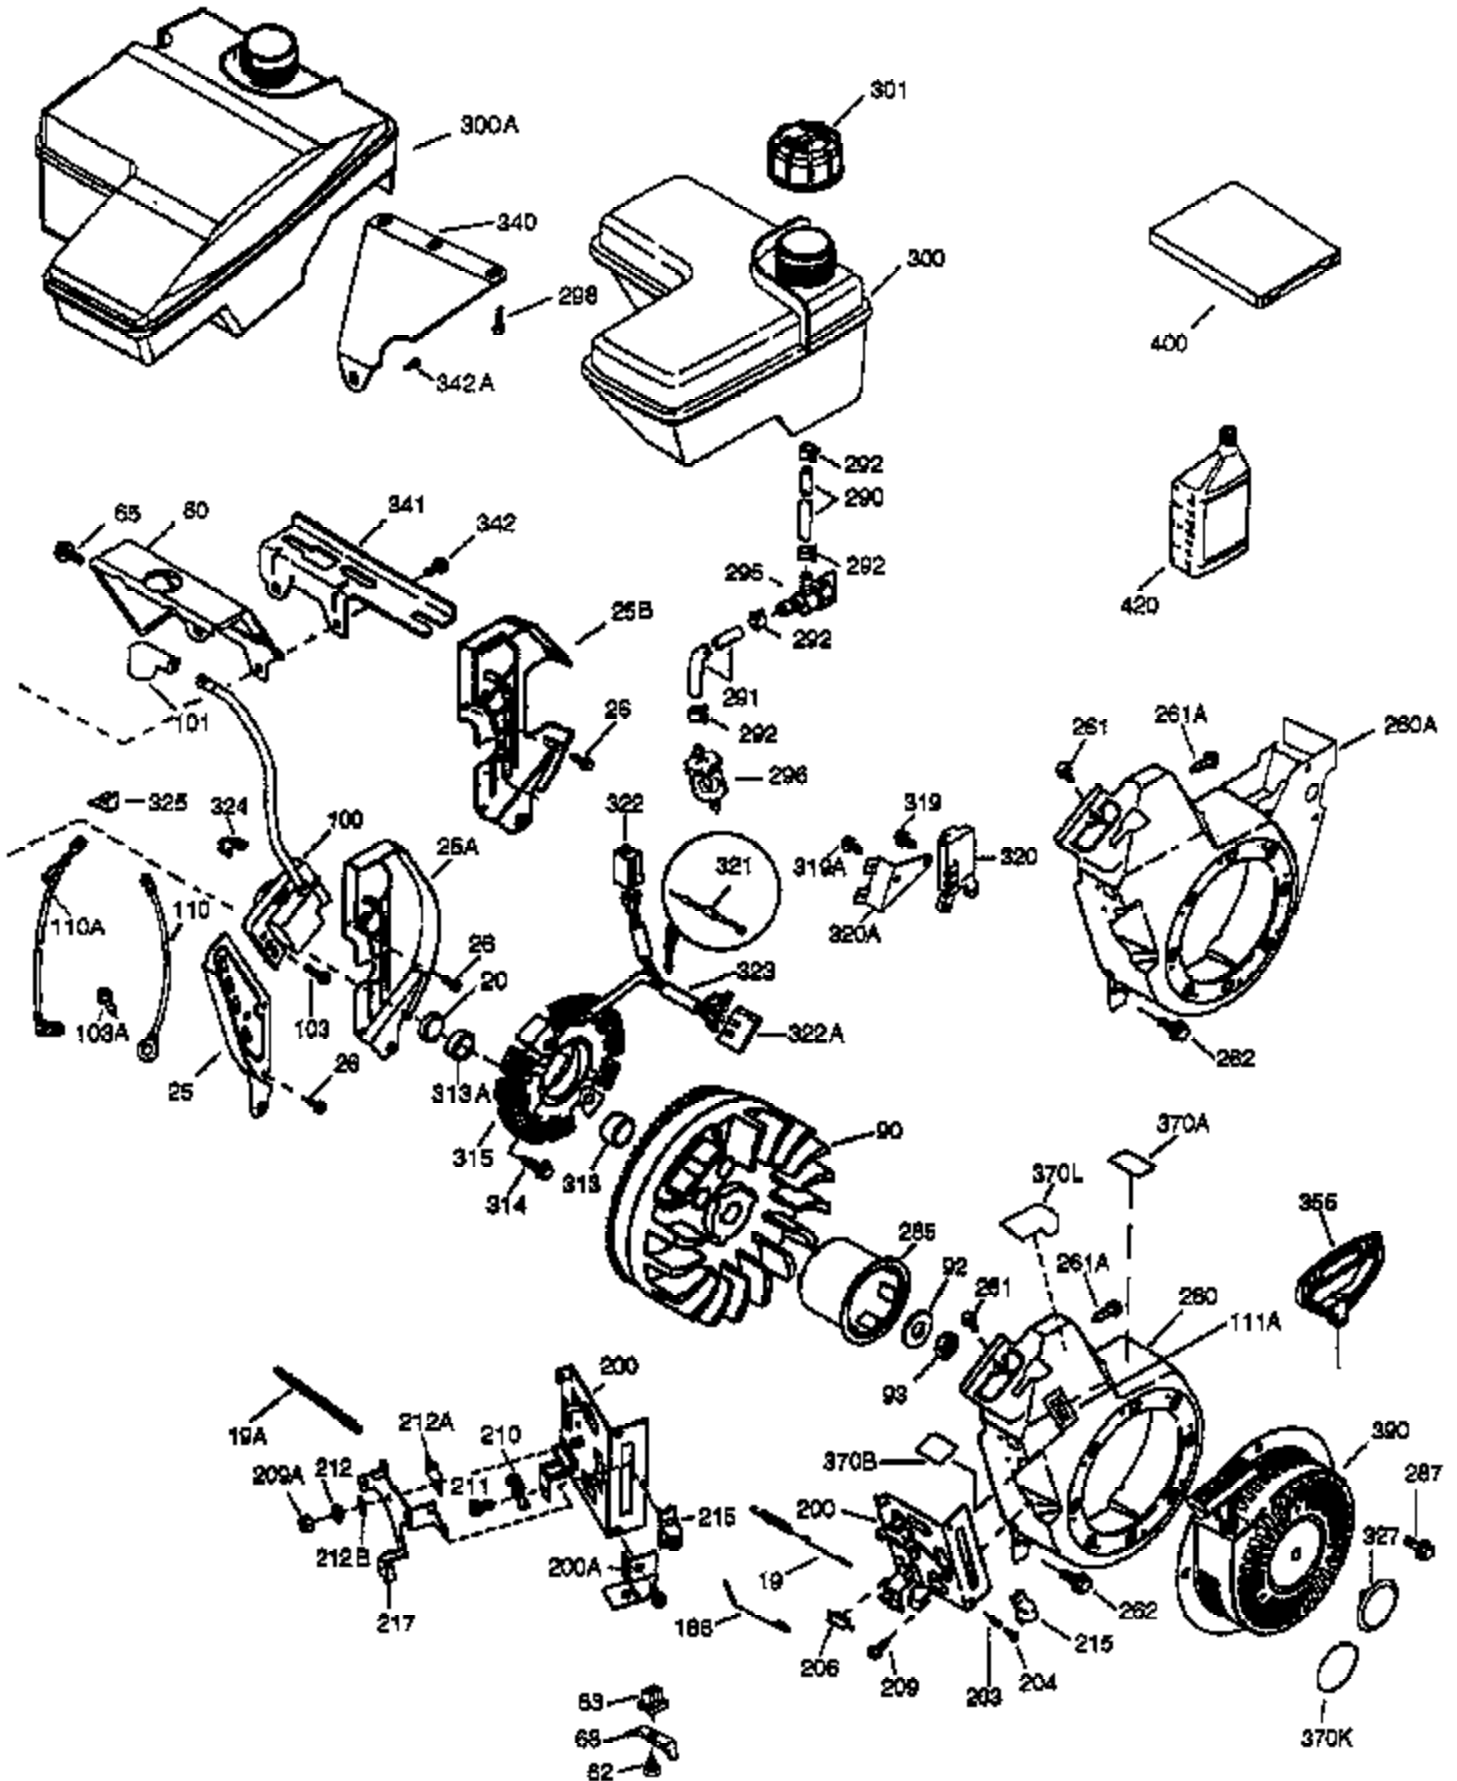

Ref #	Part Number	Qty	Description
19	36710	1	Extension Spring
20	32600	1	Oil Seal
25A	36622	1	Air Baffle (Right)
25	36621	1	Air Baffle (Left)
26	30200	1	Screw, 10-24 x 9/16"
60	36623A	1	Blower Housing Extension
65	30200	1	Screw, 10-24 x 9/16"
90	611205	1	Flywheel
92	650815	1	Belleville Washer
93	650816	1	Flywheel Nut
100	34443A	1	Solid State Ignition
101	610118	1	Spark Plug Cover
103	651007	2	Screw, Torx T-15, 10-24 x 15/16"
110	36767	1	Ground Wire
111A	611223	1	Low Oil Sensor Light
186	36711	1	Governor Link
200	36736	1	Control Bracket (Incl. 206 & 215)
206	610973	1	Terminal
209	650821	1	Screw, 10-32 x 1/2"
215	36638	1	Control Knob
260	36864	1	Blower Housing
261A	650821	2	Screw, 10-32 x 1/2"
261	651008	1	Screw, 1/4-20 x 31/64"
262	651008	2	Screw, 1/4-20 x 31/64"
285	35985B	1	Starter Cup
287	651008	4	Screw, 1/4-20 x 31/64"
290	30705	1	Fuel Line
291	29774	1	Fuel Line
292	26460	4	Fuel Line Clamp
295	35857	1	Fuel Shut-Off Valve
300	36863	1	Fuel Tank (Incl. 292 & 301)
301	36246	1	Fuel Cap
313	34080	1	Spacer
325	29443	1	Wire Clip
341	36644	1	Fuel Tank Bracket
342	651010	2	Screw, 1/4-20 x 7/8"
370L	36771	1	Oil Sensor Decal
370K	36695	1	Starter Decal
370A	36261	1	Lubrication Decal
370B	33107	1	Speed Control Decal
390	590704	1	Rewind Starter (NOTE: This engine could have been built with 590746 starter.)
400	36720	1	* Gasket Set (Incl. items marked PK in notes) Incl. (1) each of 26756, 27272A, 29673, 35626, 36581, 36624, 36719
420	730225	1	SAE 30 4-Cycle Engine Oil (Quart)