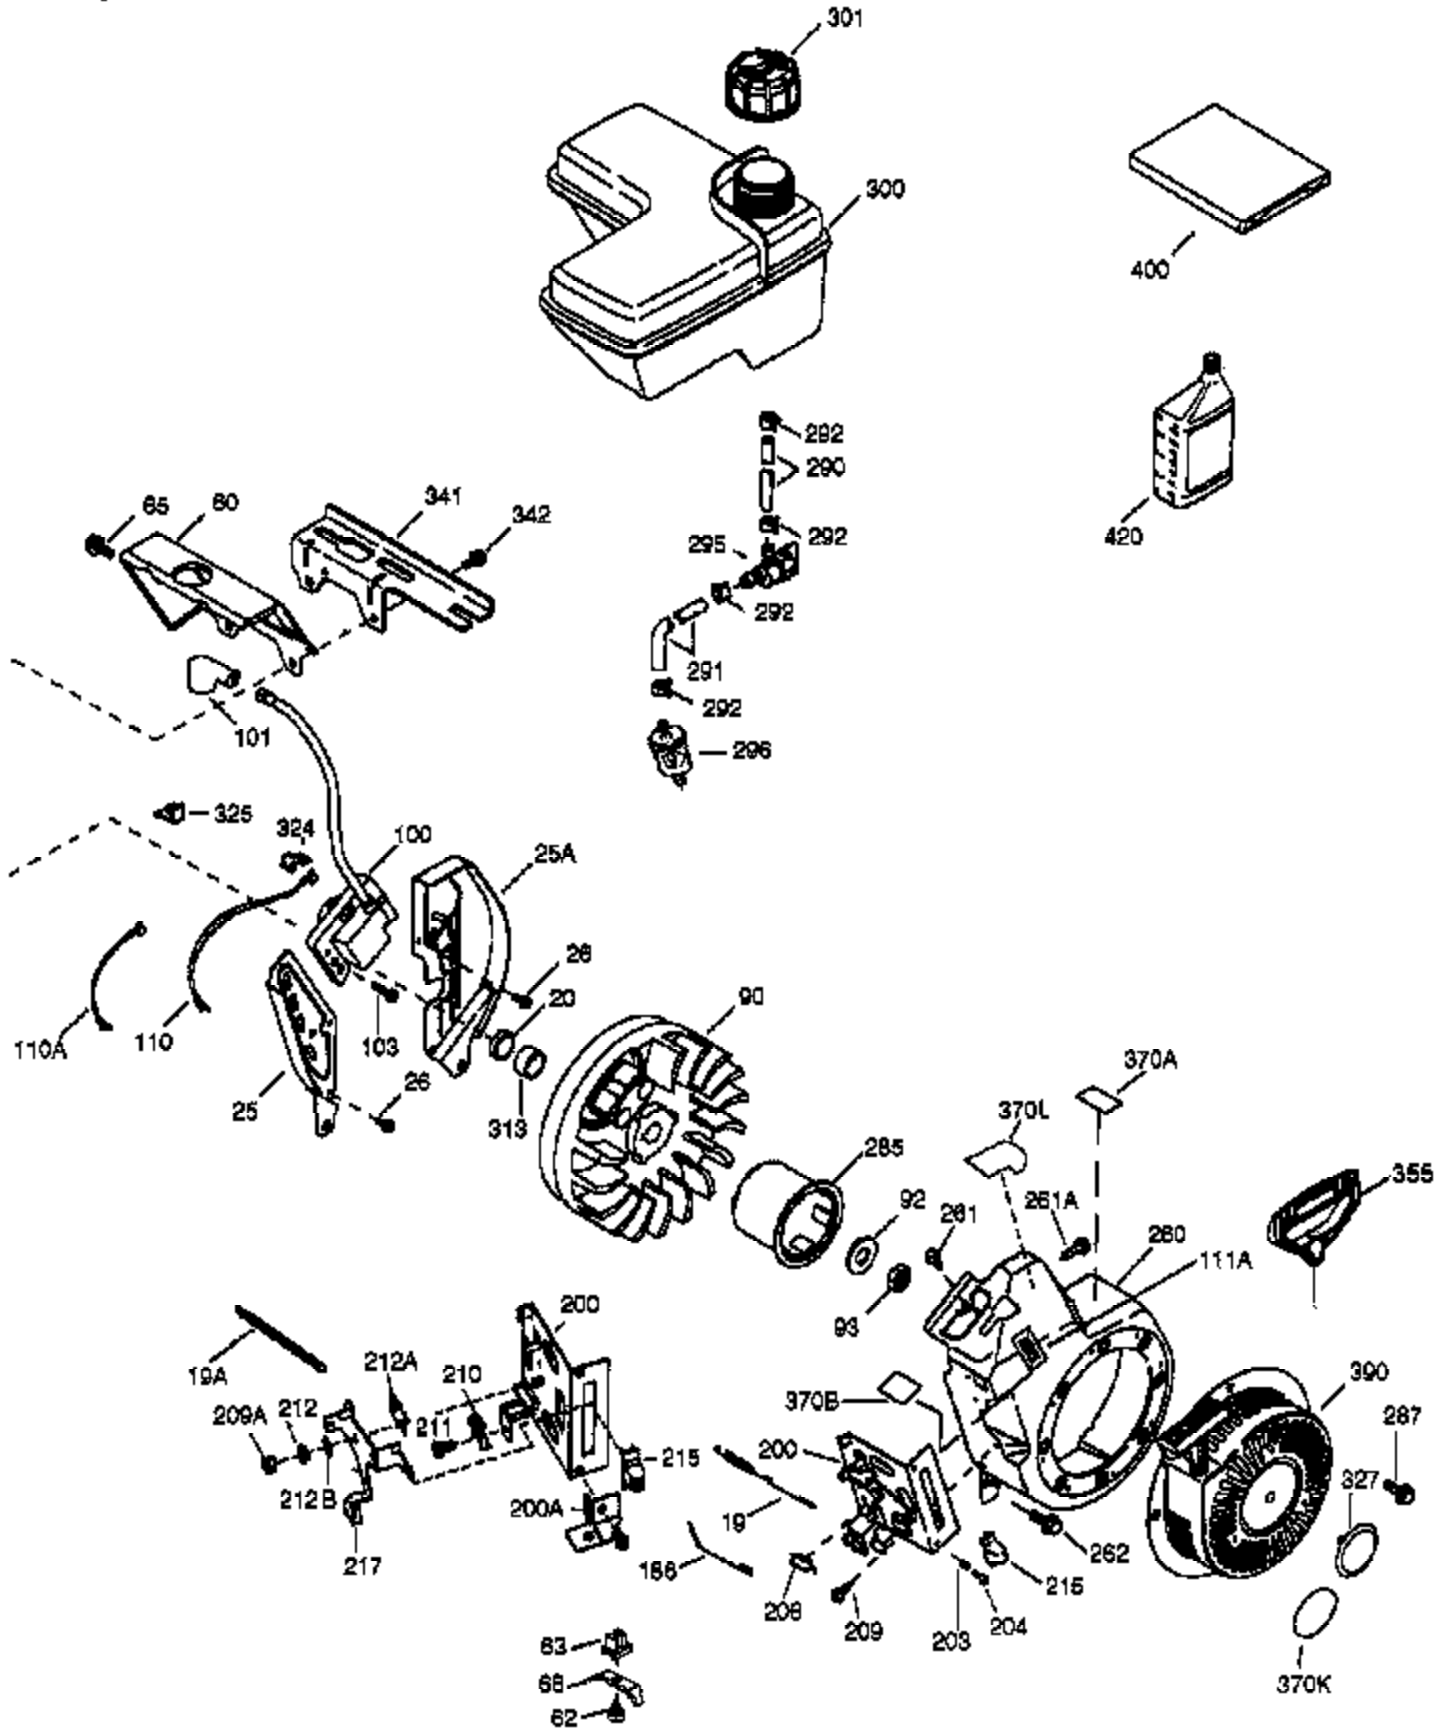

VIEW 2 OF 2

Engine Parts List #2

Ref #	Part Number	Qty	Description
19	36710	1	Extension Spring
20	32600	1	Oil Seal
23	36732	1	Ball Bearing
25A	36622	1	Air Baffle (Right)
25	36621	1	Air Baffle (Left)
26	30200	2	Screw, 10-24 x 9/16"
60	36623	1	Blower Housing Extension
64A	651015	1	Screw, 1/4-20 x 1-1/8"
65	30200	1	Screw, 10-24 x 9/16"
90	611205	1	Flywheel
92	650815	1	Belleville Washer
93	650816	1	Flywheel Nut
100	34443A	1	Solid State Ignition
101	610118	1	Spark Plug Cover
103	651007	2	Screw, Torx T-15, 10-24 x 15/16"
110	36054	1	Ground Wire
186	36711	1	Governor Link
200	36736	1	Control Bracket (Incl. 206 & 215)
206	610973	1	Terminal
209	650821	2	Screw, 10-32 x 1/2"
215	36638	1	Control Knob
260	36894	1	Blower Housing
261A	650821	1	Screw, 10-32 x 1/2"
261	651008	1	Screw, 1/4-20 x 31/64"
262	651008	2	Screw, 1/4-20 x 31/64"
285	35985B	1	Starter Cup
287	651008	4	Screw, 1/4-20 x 31/64"
290	30962	1	Fuel Line
291	29774	1	Fuel Line
292	26460	4	Fuel Line Clamp
295	35857	1	Fuel Shut-Off Valve
300	35584	1	Fuel Tank (Incl. 292 & 301)
301	36246	1	Fuel Cap
313	34080	1	Spacer
325	29443	1	Wire Clip
342	651008	2	Screw, 1/4-20 x 31/64"
355	590574	1	Starter Handle (Mitten Grip)
370K	36695	1	Starter Decal
370B	33107	1	Speed Control Decal
370A	36261	1	Lubrication Decal
390	590733	1	Rewind Starter
400	36720	1	* Gasket Set (Incl. items marked PK in notes) Incl. (1) each of 26756, 27272A, 29673, 35626, 36581, 36624, 36719
420	730225	1	SAE 30 4-Cycle Engine Oil (Quart)