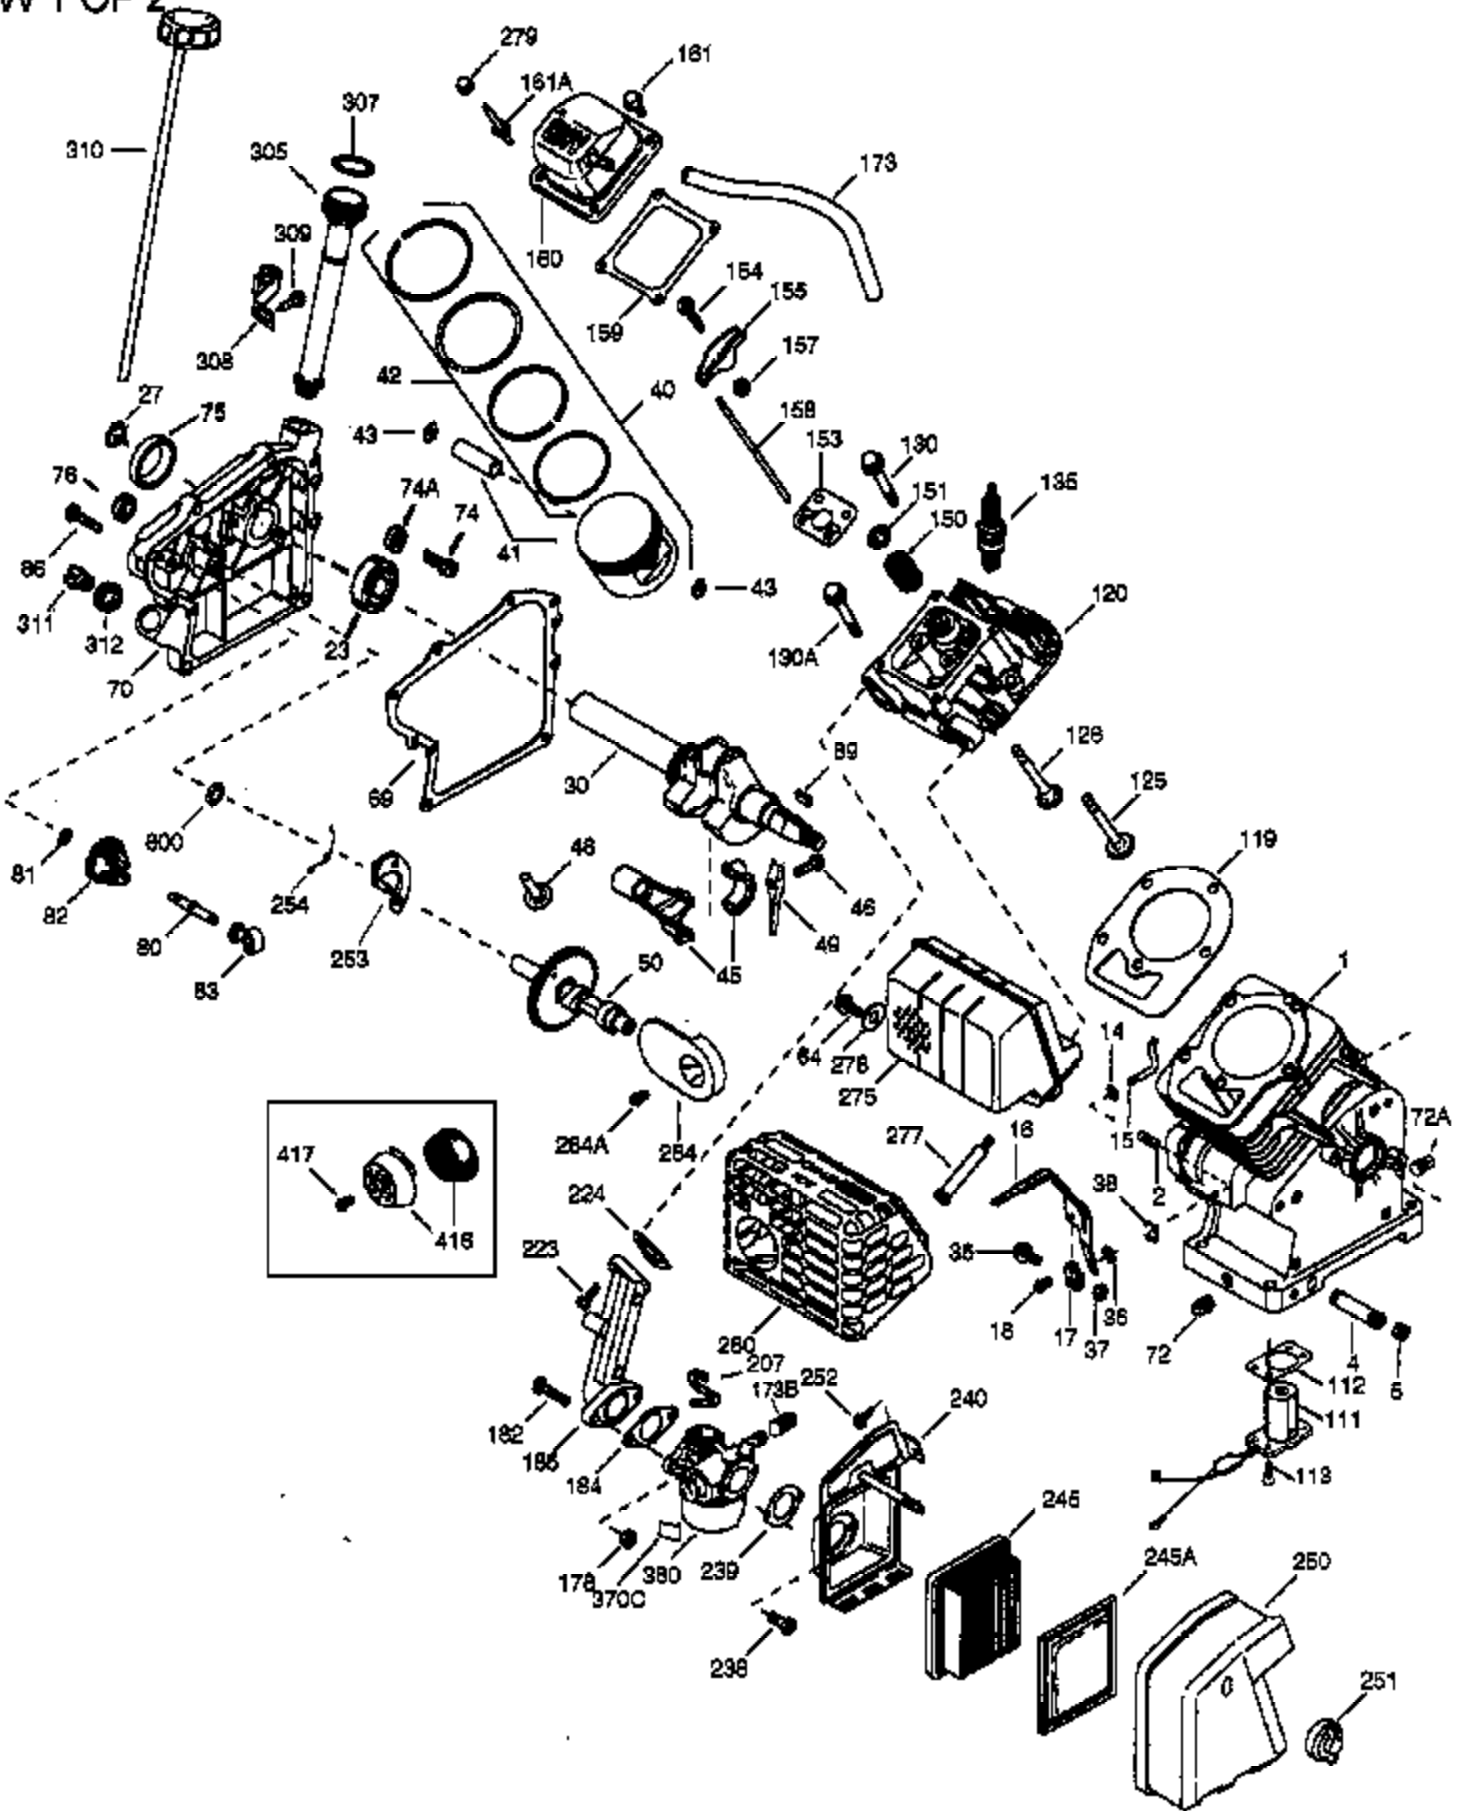

VIEW 1 OF 2

Ref #	Part Number	Qty	Description
1	36718	1	Cylinder (Incl. 2, 20 & 72)
2	26727	2	Dowel Pin
4	31857	1	Oil Drain Extension
5	30969	1	Extension Cap
14	28277	1	Washer
15	30589	1	Governor Rod
16	36618	1	Governor Lever
17	36700	1	Governor Lever Clamp
18	650548	1	Screw, 8-32 x 5/16"
30	34746	1	Crankshaft
35	29826	1	Screw, 10-32 x 3/4"
36	29918	1	Lock Washer
37	29216	1	Lock Nut, 10-32
38	29642	1	Retaining Ring
40	40004	1	Piston, Pin & Ring Set (Std.)
40	40005	1	Piston, Pin & Ring Set (.010" OS)
41	36070	1	Piston & Pin Ass'y. (Std.) (Incl. 43)
41	36071	1	Piston & Pin Ass'y. (.010" OS) (Incl. 43)
42	40006	1	Ring Set (Std.)
42	40007	1	Ring Set (.010" OS)
43	20381	2	Piston Pin Retaining Ring
45	32875A	1	Connecting Rod Ass'y. (Incl. 46 & 49)
46	32610A	2	Connecting Rod Bolt
48	35616	1	Valve Lifter
49	36611	1	Oil Dipper
50	36620	1	Camshaft (Incl. 253 & 254)
64	651015	1	Screw, 1/4-20 x 1-1/8"
69	36624	1	* Cylinder Cover Gasket
70	36625	1	Cylinder Cover (Incl. 75 thru 83)
72	28582	1	Oil Drain Plug
75	27897	1	Oil Seal
80	30574A	1	Governor Shaft
81	30590A	1	Washer
82	30591	1	Governor Gear Ass'y. (Incl. 81)
83	36057	1	Governor Spool
86	650488	8	Screw, 1/4-20 x 1-1/4"
89	610961	1	Flywheel Key
119	36719	1	* Cylinder Head Gasket
120	36721	1	Cylinder Head
125	36471	1	Exhaust Valve (Std.) (Incl. 151)
125	36472	1	Exhaust Valve (1/32" OS) (Incl. 151)
126	37711	1	Intake Valve (Std.) (Incl. 151)
126	29315C	1	Intake Valve (1/32" OS) (Incl. 151)
130A	650999	1	Screw, 5/16-18 x 2-41/64"
130	650912	4	Screw, 5/16-18 x 1-1/2"
135	34645	1	Resistor Spark Plug (N4C)
150	31672	2	Valve Spring
151	31673	2	Valve Spring Cap
153	36649	1	Push Rod Guide
154	650913	2	Rocker Arm Stud
155	35624A	2	Rocker Arm
157	650914	2	Nut, 1/4-28
158	36629	2	Push Rod
159	35626	1	* Rocker Arm Cover Gasket
160	36630A	1	Rocker Arm Cover
161A	651012	2	Stud
161	651008	2	Screw, 1/4-20 x 31/64"
173	36675	1	Breather Tube