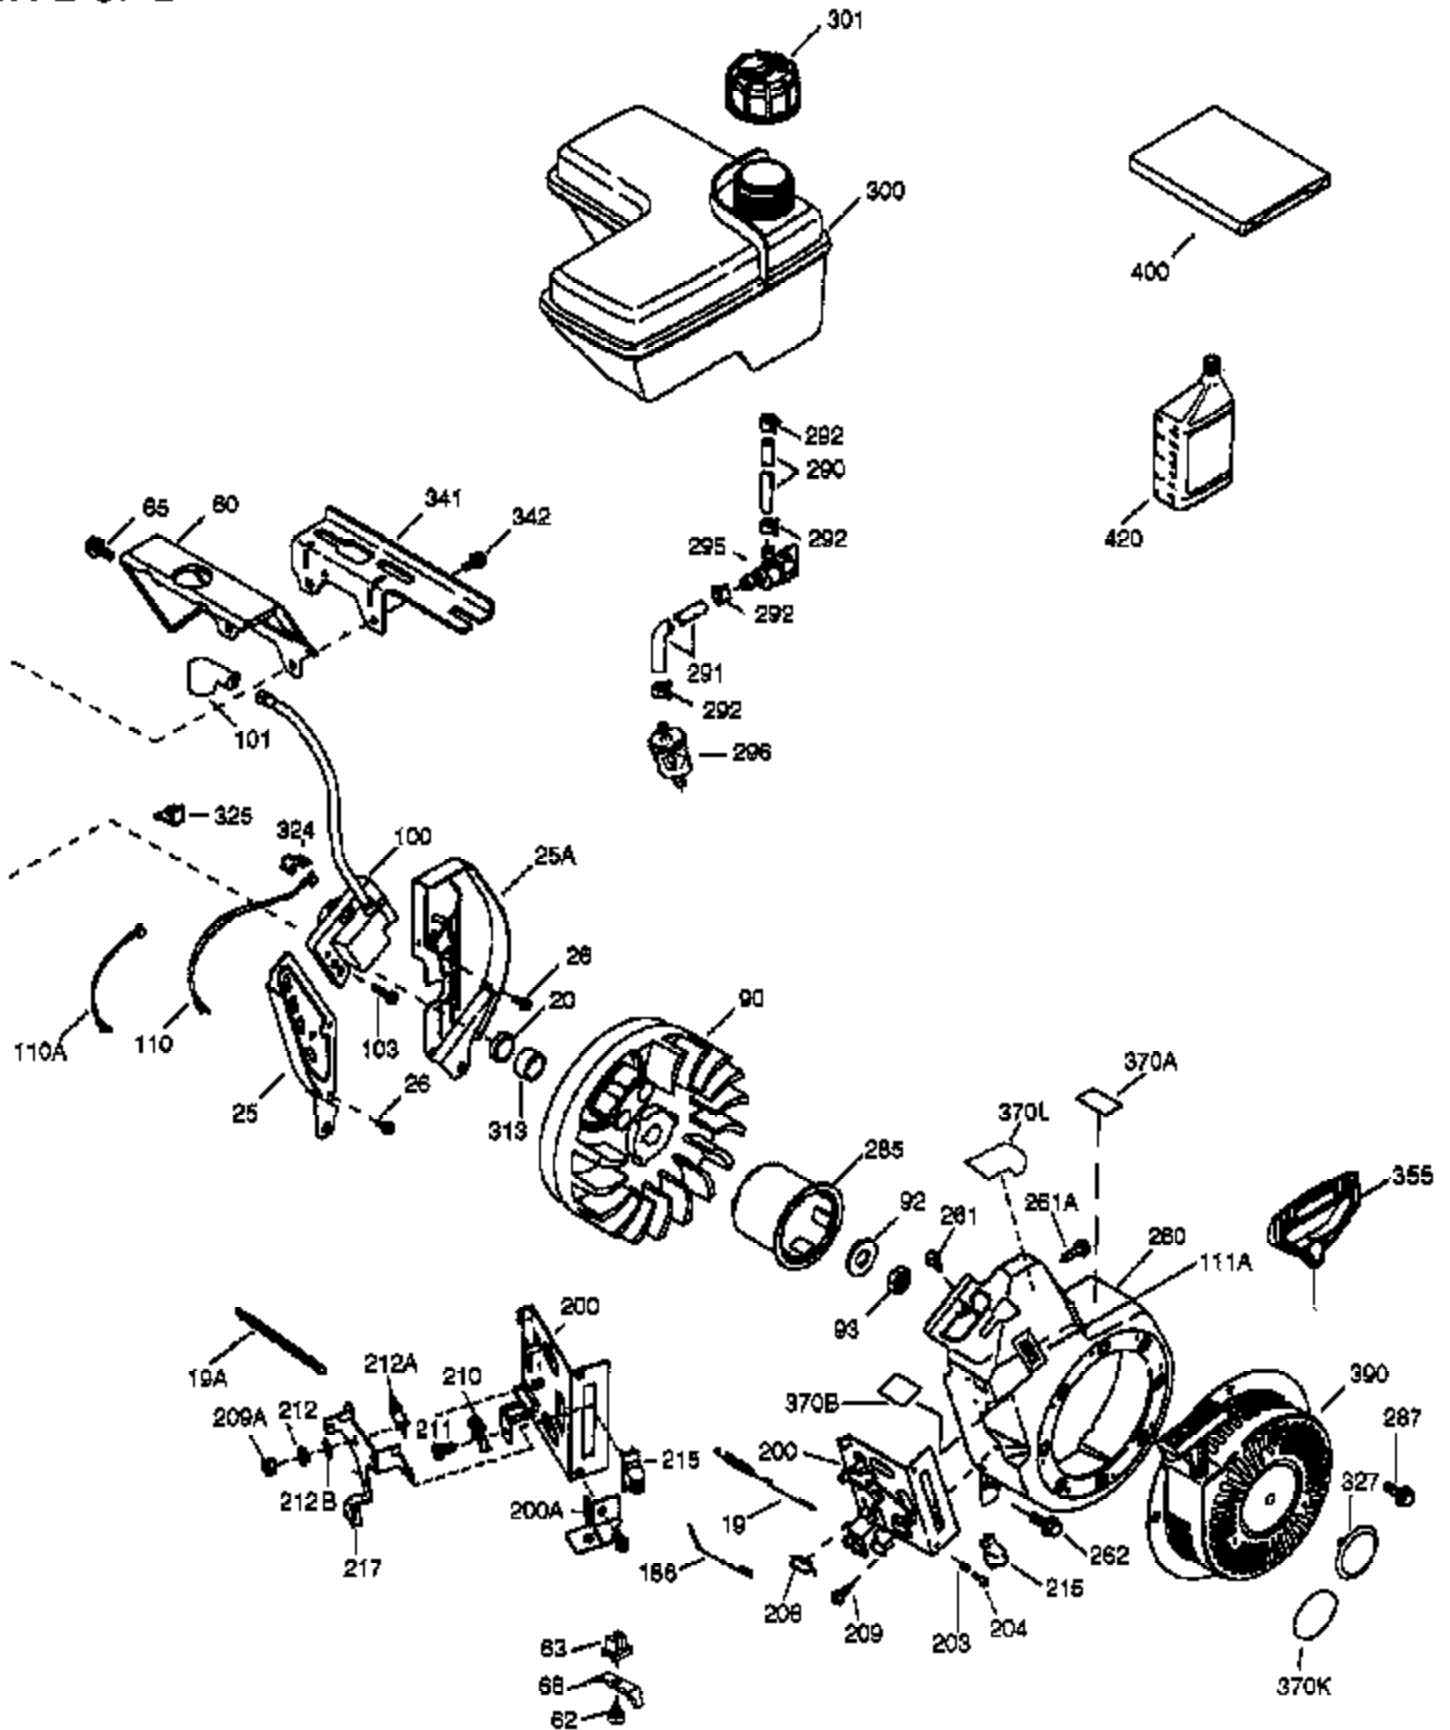

VIEW 2 OF 2

Ref #	Part Number	Qty	Description
19	36710	1	Extension Spring
20	32600	1	Oil Seal
25A	36622	1	Air Baffle (Right)
25	36621	1	Air Baffle (Left)
26	30200	1	Screw, 10-24 x 9/16"
60	36623	1	Blower Housing Extension
65	30200	1	Screw, 10-24 x 9/16"
90	611205	1	Flywheel
92	650815	1	Belleville Washer
93	650816	1	Flywheel Nut
100	34443A	1	Solid State Ignition
101	610118	1	Spark Plug Cover
103	651007	2	Screw, Torx T-15, 10-24 x 15/16"
110	36054	1	Ground Wire
186	36711	1	Governor Link
200	36736	1	Control Bracket (Incl. 206 & 215)
206	610973	1	Terminal
209	650821	2	Screw, 10-32 x 1/2"
215	36638	1	Control Knob
260	36753	1	Blower Housing
261A	650821	1	Screw, 10-32 x 1/2"
261	651008	1	Screw, 1/4-20 x 31/64"
262	651008	2	Screw, 1/4-20 x 31/64"
285	35985B	1	Starter Cup
287	651008	4	Screw, 1/4-20 x 31/64"
290	30705	1	Fuel Line
292	26460	2	Fuel Line Clamp
300	36752	1	Fuel Tank (Incl. 290 & 301)
301	36246	1	Fuel Cap
313	34080	1	Spacer
325	29443	1	Wire Clip
341	36644	1	Fuel Tank Bracket
342	651010	2	Screw, 1/4-20 x 7/8"
370K	36695	1	Starter Decal
370B	33107	1	Speed Control Decal
370A	36261	1	Lubrication Decal
390	590704	1	Rewind Starter
400	36720	1	* Gasket Set (Incl. items marked PK i n notes) Incl. (1) each of 26756, 27272A, 29673, 35626, 36581, 36624, 36719
420	730225	1	SAE 30 4-Cycle Engine Oil (Quart)