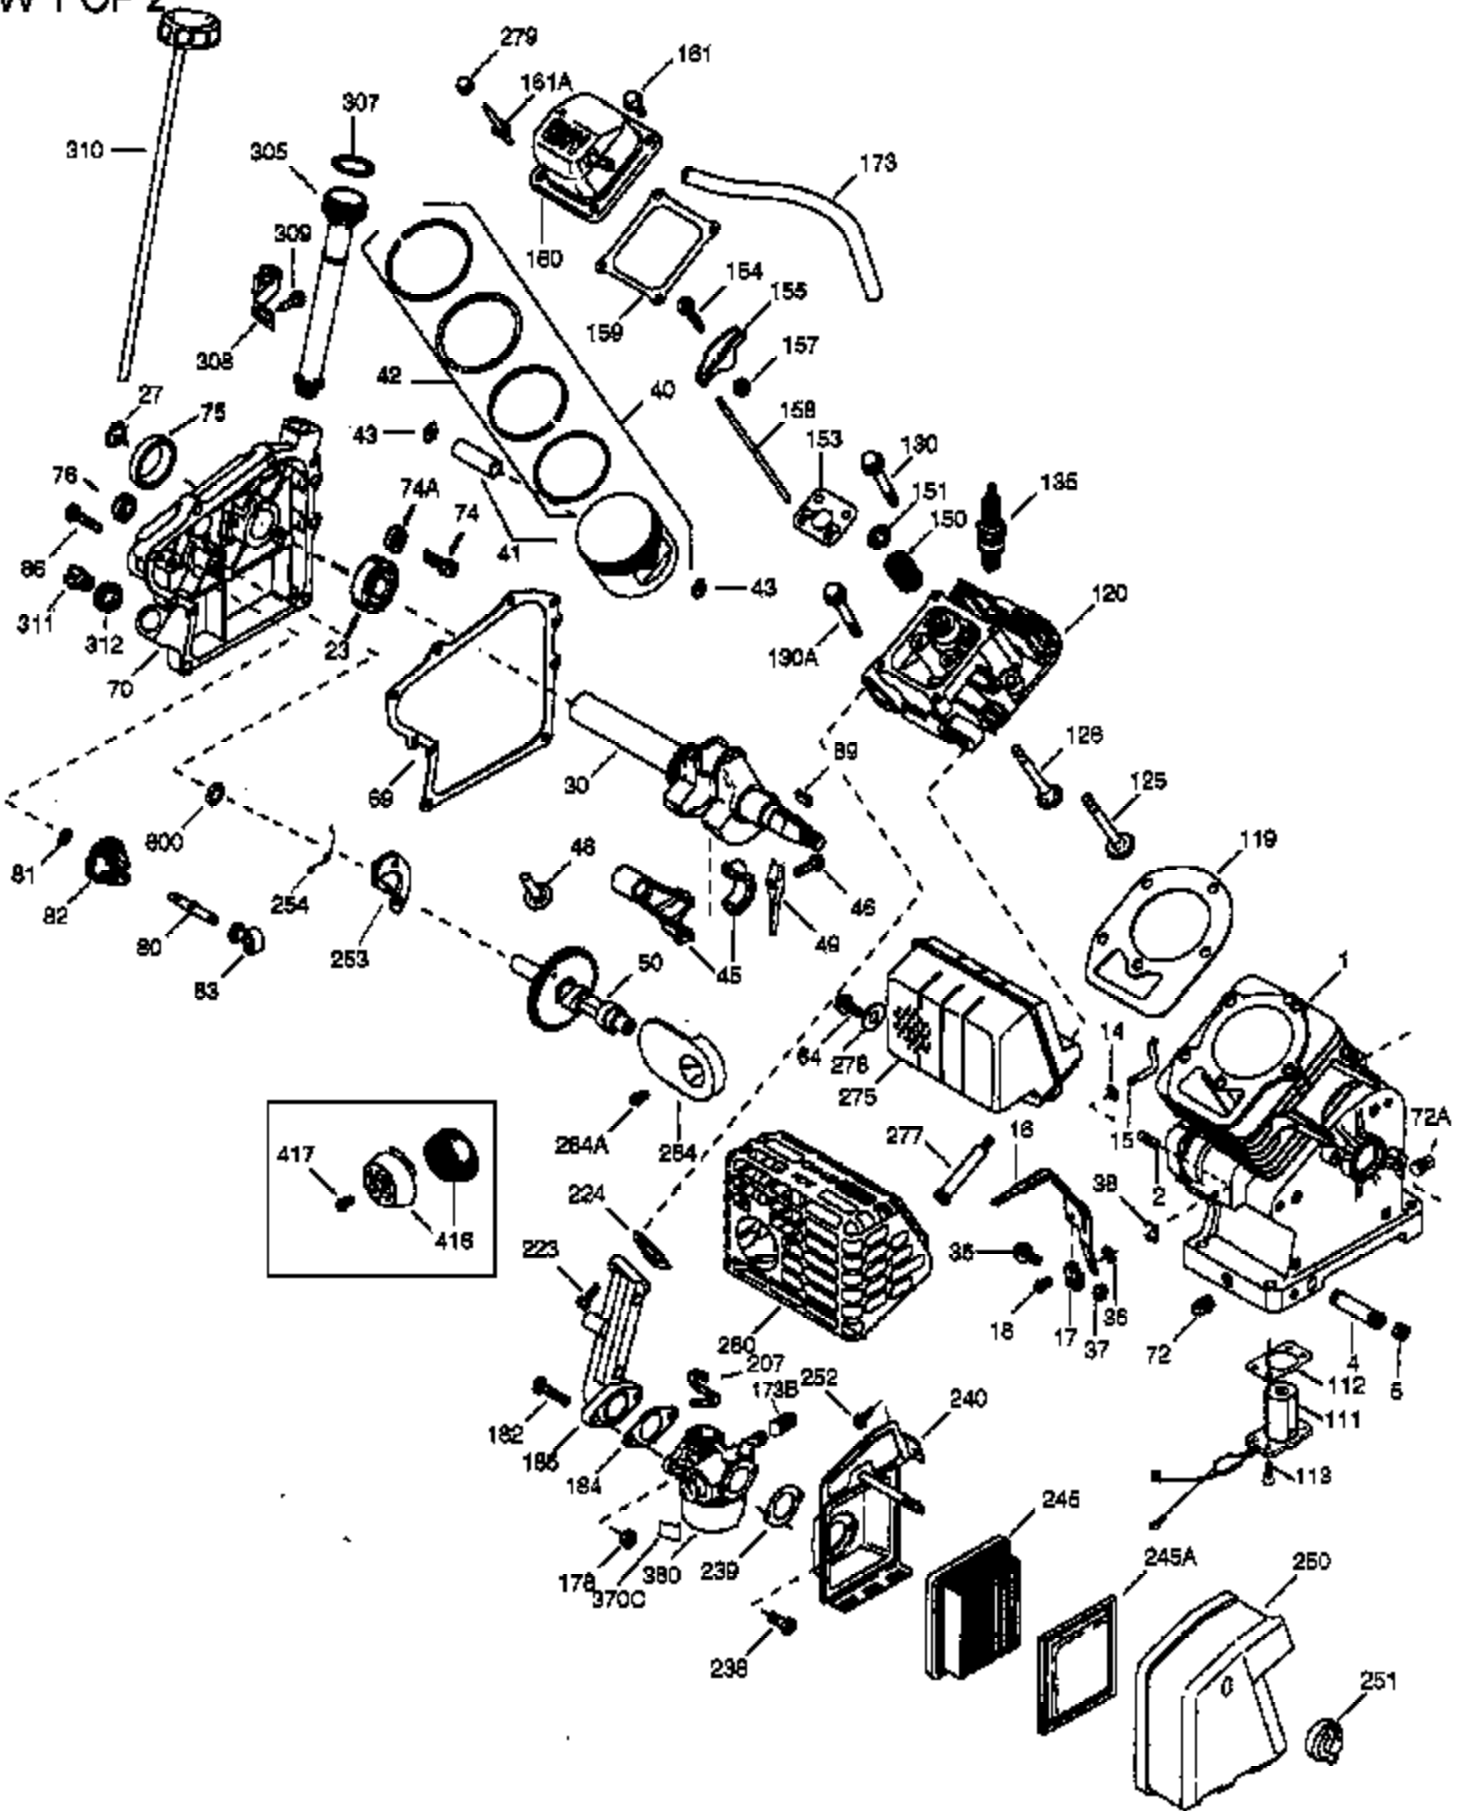

## Engine Parts List #1

Ref #	Part Number	Qty	Description
	1 36718	1	Cylinder (Incl. 2, 20 & 72)
	2 26727	2	Dowel Pin
	4 31857	1	Oil Drain Extension
	5 30969	1	Extension Cap
	14 28277	1	Washer
	15 30589	1	Governor Rod
	16 36618	1	Governor Lever
	17 36700	1	Governor Lever Clamp
	18 650548	1	Screw, 8-32 x 5/16"
	30 36831	1	Crankshaft
	35 29826	1	Screw, 10-32 x 3/4"
	36 29918	1	Lock Washer
	37 29216	1	Lock Nut, 10-32
	38 29642	1	Retaining Ring
	40 40004	1	Piston, Pin & Ring Set (Std.)
	40 40005	1	Piston, Pin & Ring Set (.010" OS)
	41 36070	1	Piston & Pin Ass'y. (Std.) (Incl. 43)
	41 36071	1	Piston & Pin Ass'y. (.010" OS) (Incl. 43)
	42 40006	1	Ring Set (Std.)
	42 40007	1	Ring Set (.010" OS)
	43 20381	2	Piston Pin Retaining Ring
	45 32875A	1	Connecting Rod Ass'y. (Incl. 46 & 49)
	46 32610A	2	Connecting Rod Bolt
	48 35616	1	Valve Lifter
	49 36611	1	Oil Dipper
	50 36620	1	Camshaft
	64 651015	1	Screw, 1/4-20 x 1-1/8"
	69 36624	1	* Cylinder Cover Gasket
	70 36625	1	Cylinder Cover (Incl. 75 thru 83)
	75 27897	1	Oil Seal
	80 30574A	1	Governor Shaft
	81 30590A	1	Washer
	82 30591	1	Governor Gear Ass'y. (Incl. 81)
	83 36057	1	Governor Spool
	86 650488	8	Screw, 1/4-20 x 1-1/4"
	89 610961	1	Flywheel Key
	119 36719	1	* Cylinder Head Gasket
	120 36721	1	Cylinder Head
	125 36471	1	Exhaust Valve (Std.) (Incl. 151)
	125 36472	1	Exhaust Valve (1/32" OS) (Incl. 151)
	126 37711	1	Intake Valve (Std.) (Incl. 151)
	126 29315C	1	Intake Valve (1/32" OS) (Incl. 151)
	130A 650999	1	Screw, 5/16-18 x 2-41/64"
	130 650912	4	Screw, 5/16-18 x 1-1/2"
	135 34645	1	Resistor Spark Plug (N4C)
	150 31672	2	Valve Spring
	151 31673	2	Valve Spring Cap
	153 36649	1	Push Rod Guide
	154 650913	2	Rocker Arm Stud
	155 35624A	2	Rocker Arm
	157 650914	2	Nut, 1/4-28
	158 36629	2	Push Rod
	159 35626	1	* Rocker Arm Cover Gasket
	160 36630A	1	Rocker Arm Cover
	161A 651012	2	Stud
	161 651008	2	Screw, 1/4-20 x 31/64"
	173 36675	1	Breather Tube
	178 650852	2	Nut, 1/4-20