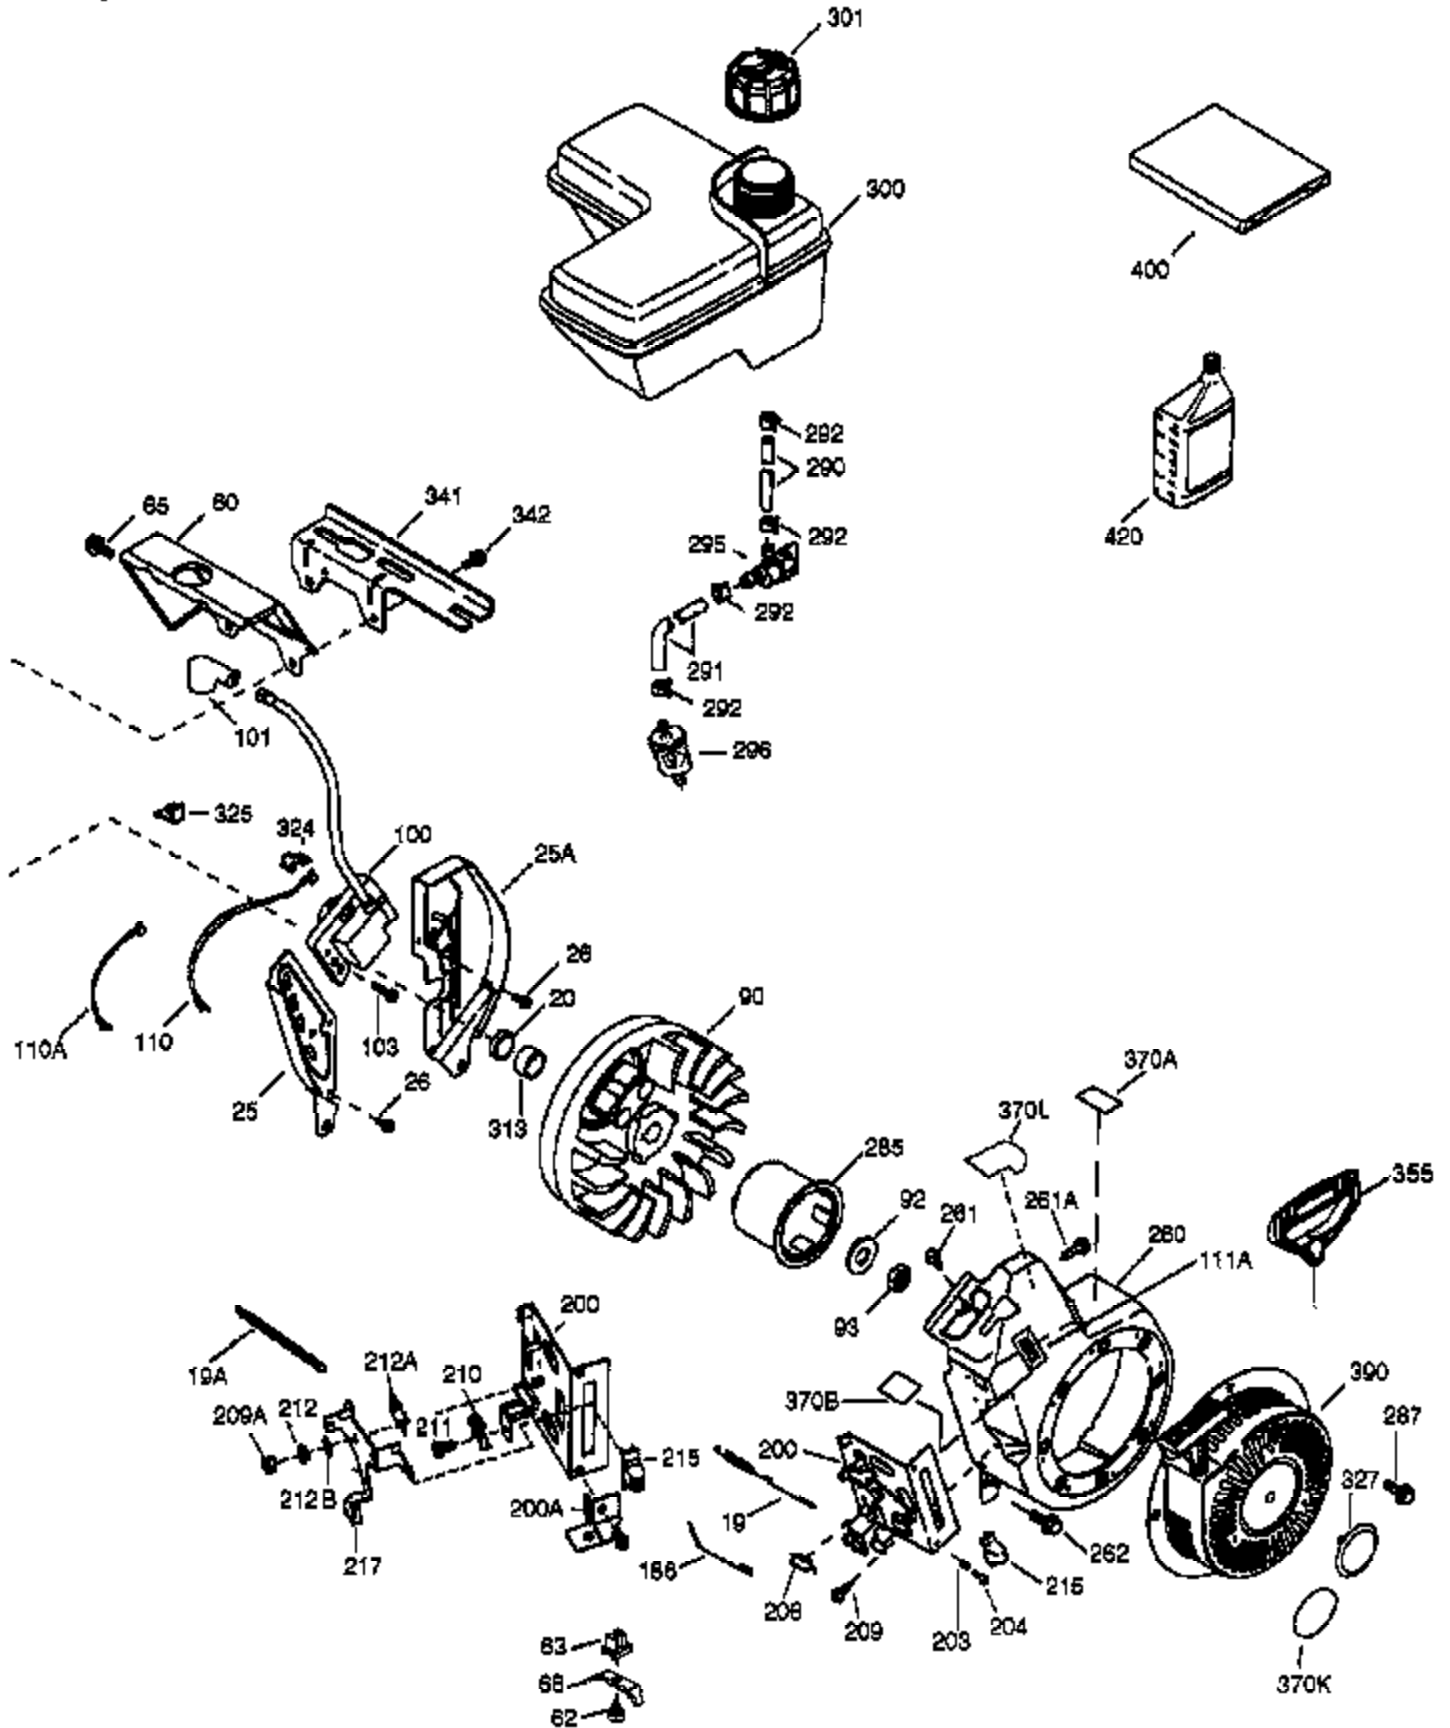

VIEW 2 OF 2

Ref #	Part Number	Qty	Description
19	36710	1	Extension Spring
20	32600	1	Oil Seal
25A	36622	1	Air Baffle (Right)
25	36621	1	Air Baffle (Left)
26	30200	1	Screw, 10-24 x 9/16"
60	36623	1	Blower Housing Extension
65	30200	1	Screw, 10-24 x 9/16"
90	611205	1	Flywheel
92	650815	1	Belleville Washer
93	650816	1	Flywheel Nut
100	34443A	1	Solid State Ignition
101	610118	1	Spark Plug Cover
103	651007	2	Screw, Torx T-15, 10-24 x 15/16"
110	36054	1	Ground Wire
186	36711	1	Governor Link
200	36736	1	Control Bracket (Incl. 206 & 215)
206	610973	1	Terminal
209	650821	2	Screw, 10-32 x 1/2"
215	36638	1	Control Knob
260	36753	1	Blower Housing
261A	650821	1	Screw, 10-32 x 1/2"
261	651008	1	Screw, 1/4-20 x 31/64"
262	651008	2	Screw, 1/4-20 x 31/64"
285	35985B	1	Starter Cup
287	0	4	Rivet (Can be purchased locally)
290	30705	1	Fuel Line
292	26460	2	Fuel Line Clamp
300	36752	1	Fuel Tank (Incl. 290 & 301)
301	36246	1	Fuel Cap
313	34080	1	Spacer
325	29443	1	Wire Clip
341	36644	1	Fuel Tank Bracket
342	651010	2	Screw, 1/4-20 x 7/8"
370K	36695	1	Starter Decal
370B	33107	1	Speed Control Decal
370A	36261	1	Lubrication Decal
390	590736	1	Rewind Starter
400	36720	1	* Gasket Set (Incl. items marked PK in notes) Incl. (1) each of 26756, 27272A, 29673, 35626, 36581, 36624, 36719
420	730225	1	SAE 30 4-Cycle Engine Oil (Quart)