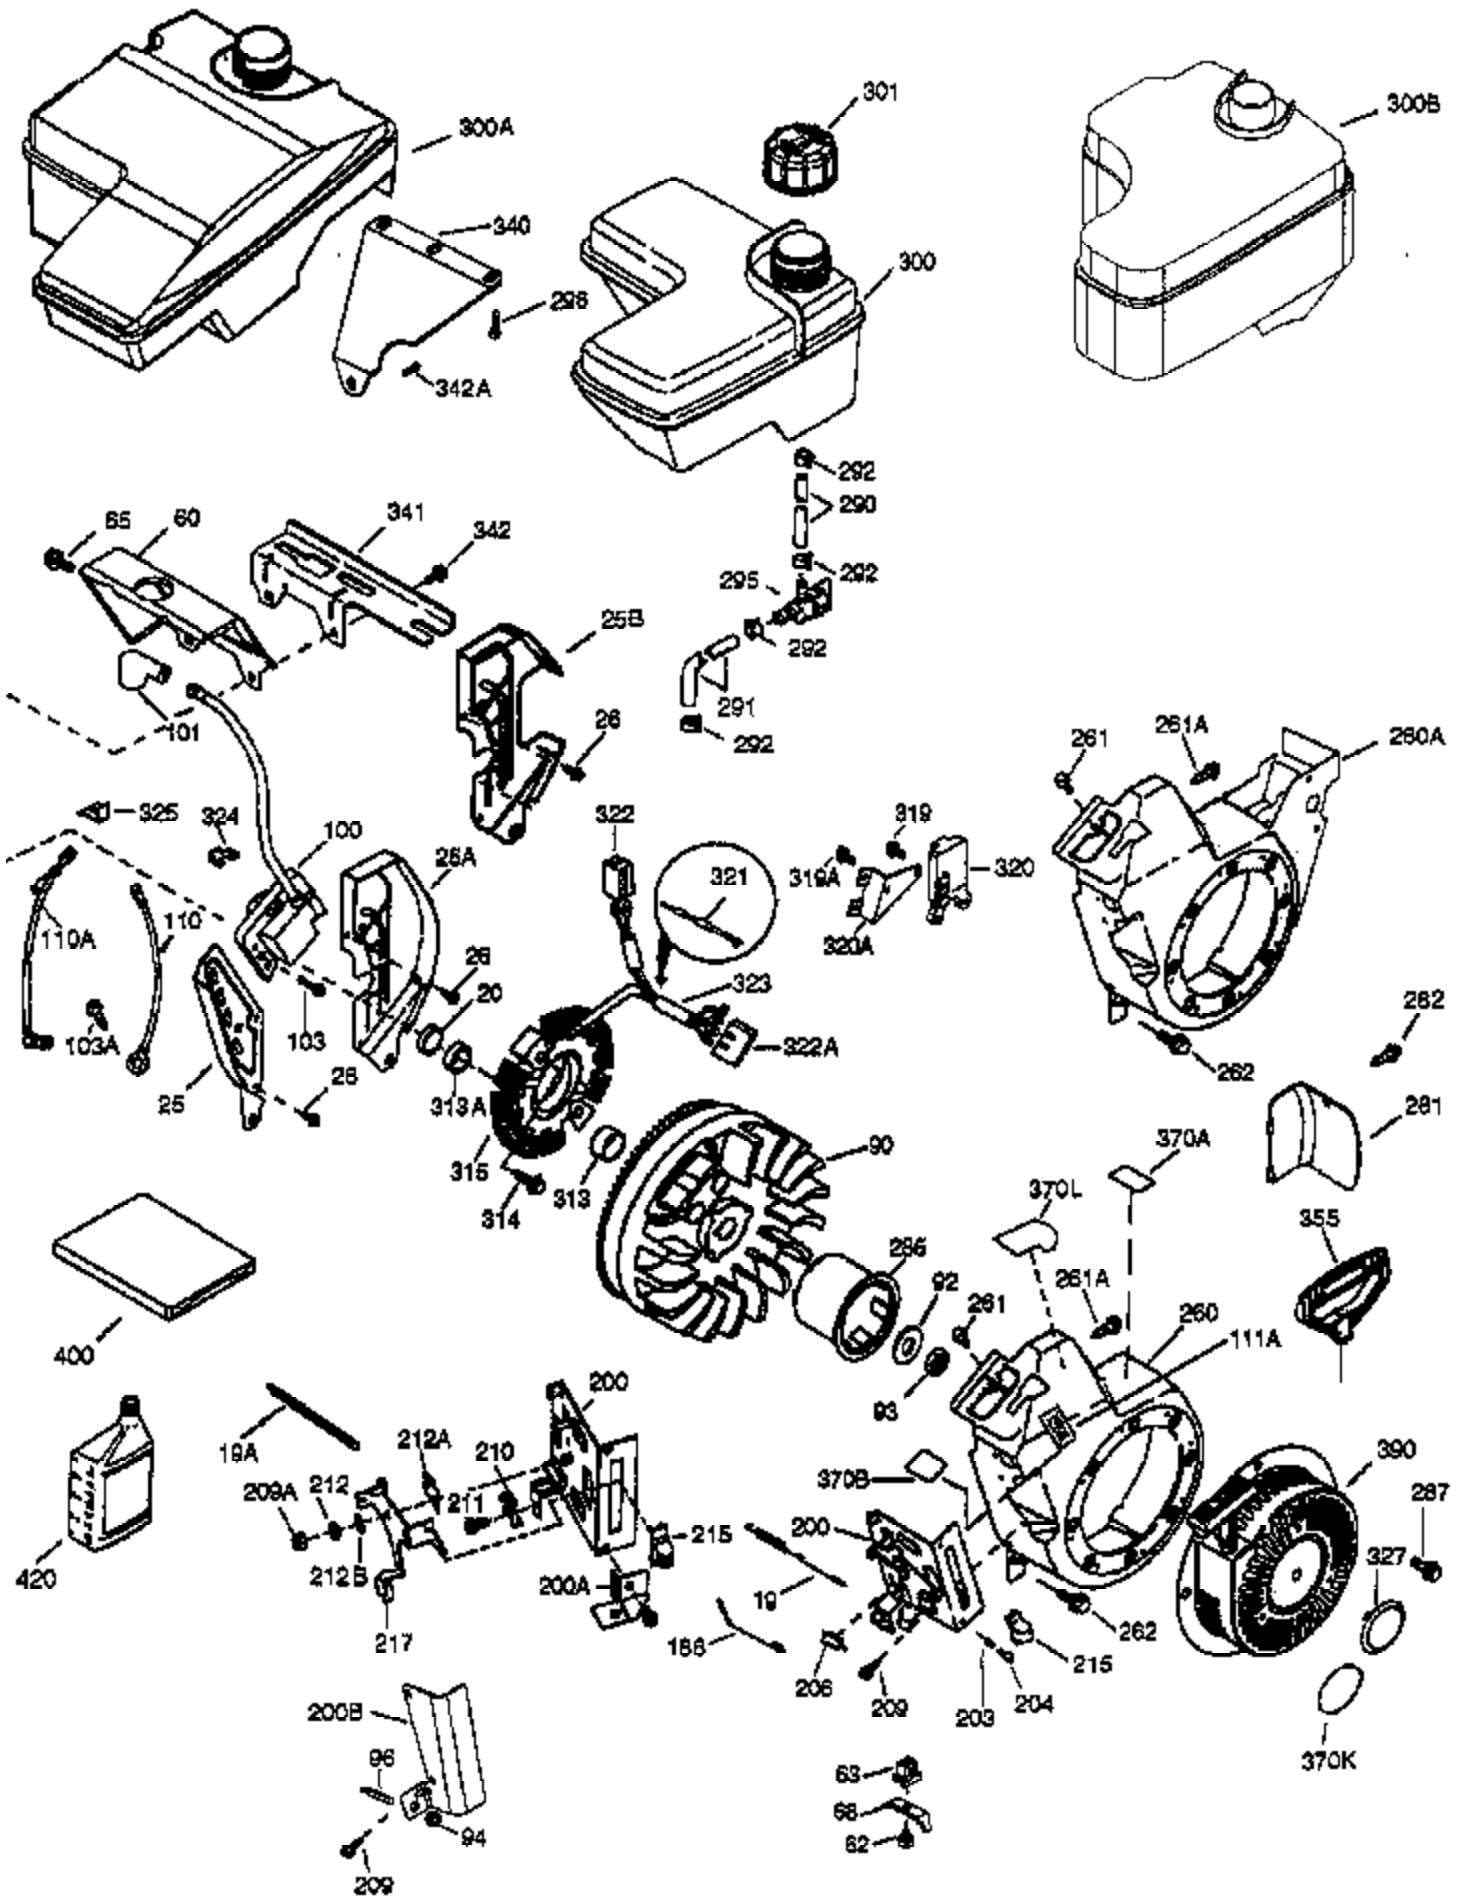

Ref #	Part Number	Qty	Description
19	37111	1	Extension Spring
20	32600	1	Oil Seal
25A	36622	1	Air Baffle (Right)
25	36621	1	Air Baffle (Left)
26	30200	1	Screw, 10-24 x 9/16"
60	36623A	1	Blower Housing Extension
65	30200	1	Screw, 10-24 x 9/16"
90	611205	1	Flywheel
92	650815	1	Belleville Washer
93	650816	1	Flywheel Nut
100	34443B	1	Solid State Ignition
101	610118	1	Spark Plug Cover
103	651007	2	Screw, Torx T-15, 10-24 x 15/16"
110	36054	1	Ground Wire
186	36711	1	Governor Link
200	36736	1	Control Bracket (Incl. 206 & 215)
206	610973	1	Terminal
209	650821	1	Screw, 10-32 x 1/2"
215	36638	1	Control Knob
260	36864	1	Blower Housing
261A	650821	2	Screw, 10-32 x 1/2"
261	651008	1	Screw, 1/4-20 x 31/64"
262	651008	2	Screw, 1/4-20 x 31/64"
285	35985B	1	Starter Cup
287	0	4	Rivet (Can be purchased locally)
290	30705	1	Fuel Line
292	26460	2	Fuel Line Clamp
300	36863	1	Fuel Tank (Incl. 292 & 301)
301	36246	1	Fuel Cap
313	34080	1	Spacer
325	29443	1	Wire Clip
341	36644	1	Fuel Tank Bracket
342	651010	2	Screw, 1/4-20 x 7/8"
370K	36695	1	Starter Decal
370B	35703	1	Speed Control Decal
370A	36261	1	Lubrication Decal
390	590736	1	Rewind Starter (NOTE: This engine could have been built with 590748 starter.)
400	36720	1	* Gasket Set (Incl. items marked PK in notes) Incl. (1) each of 26756, 27272A, 29673, 35626, 36581, 36624, 36719
420	730225	1	SAE 30 4-Cycle Engine Oil (Quart)