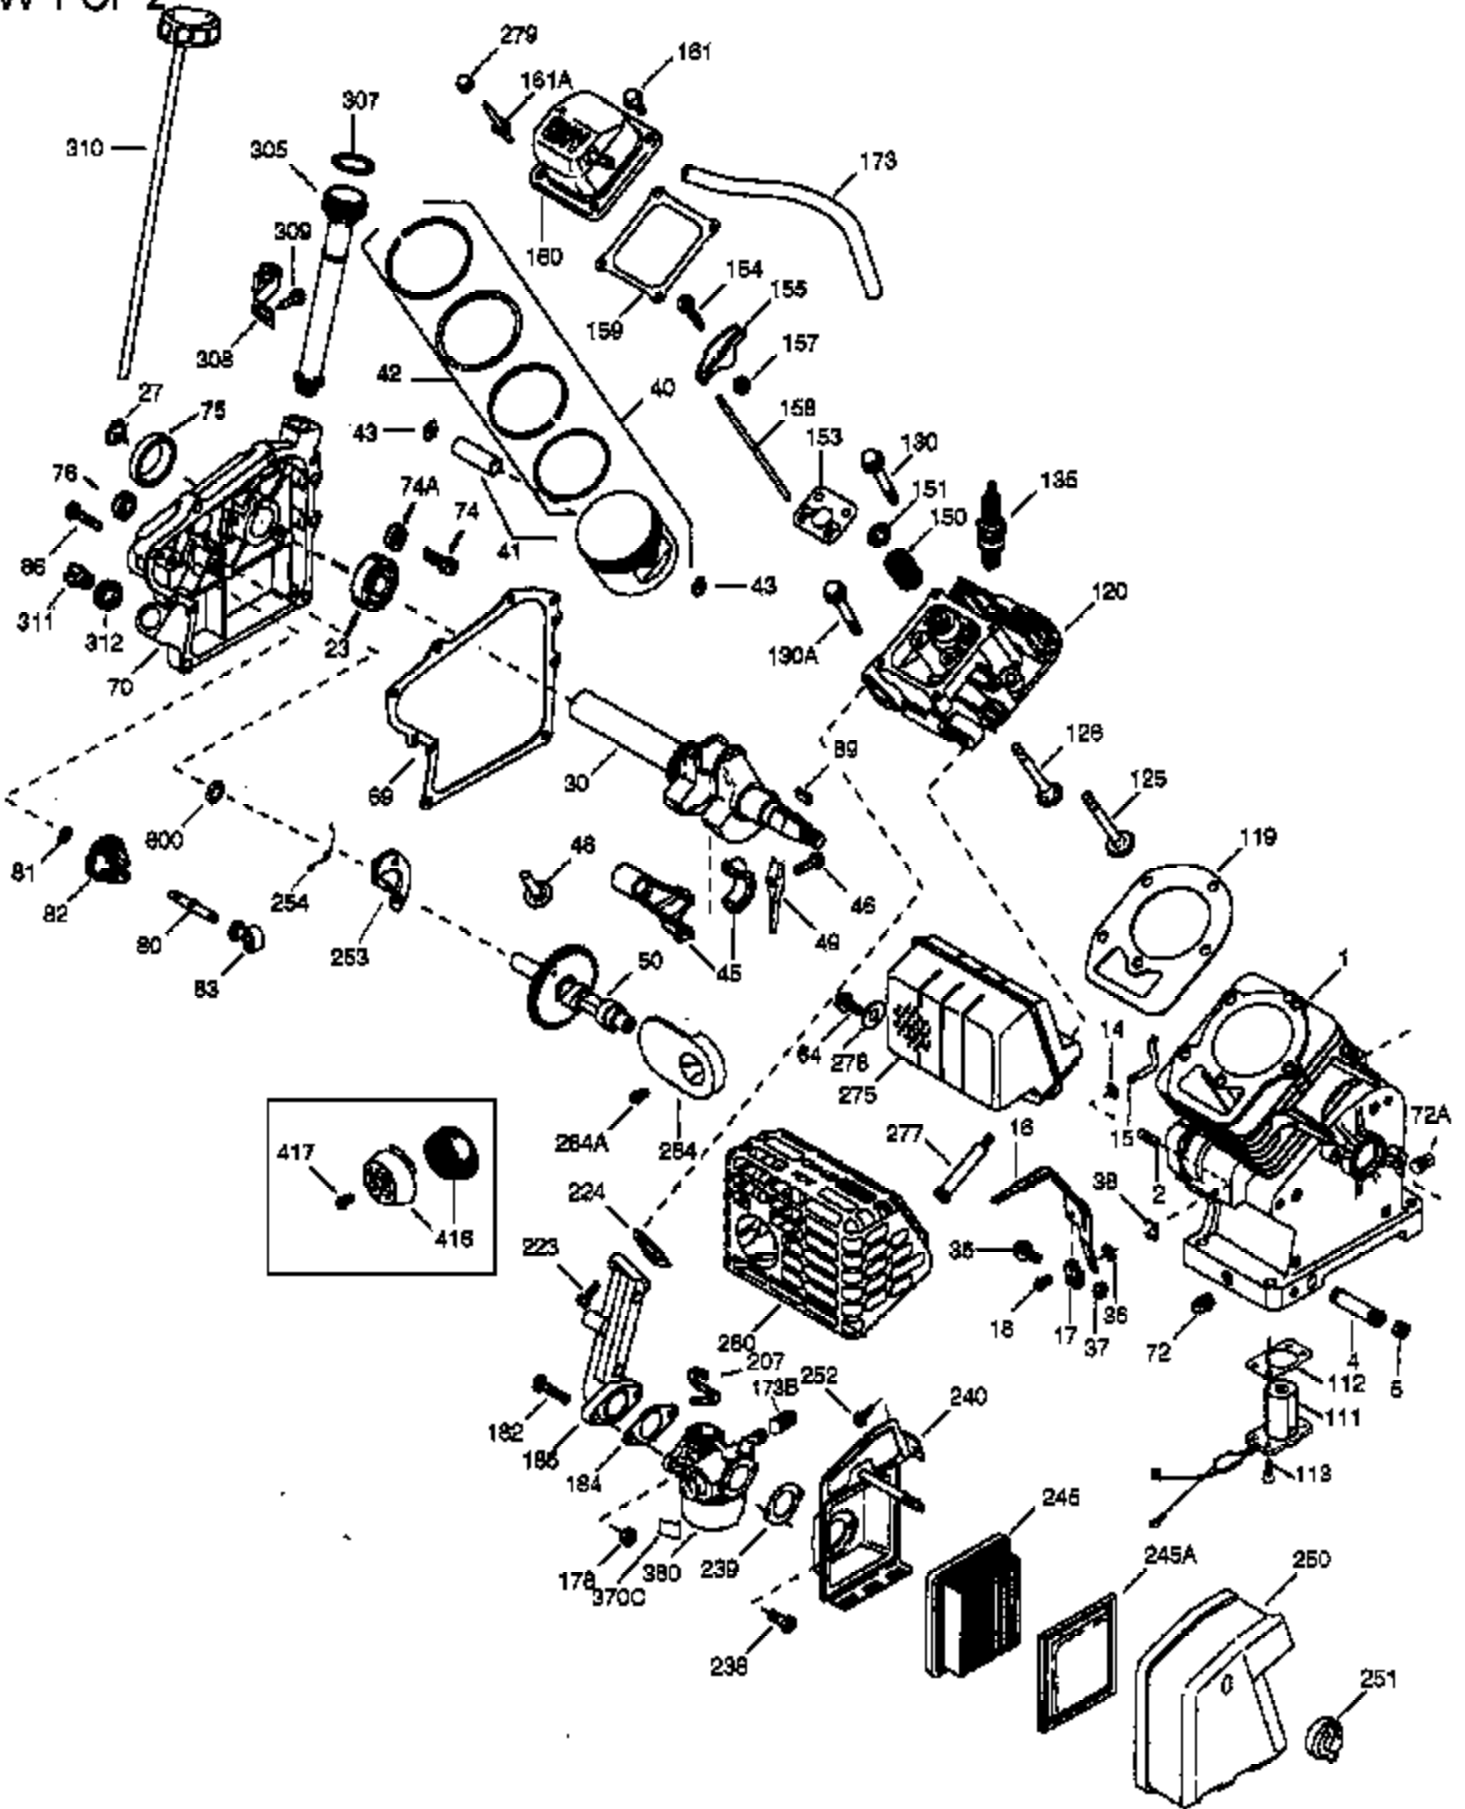

VIEW 1 OF 2

Ref #	Part Number	Qty	Description
	1 36718	1	Cylinder (Incl. 2, 20 & 72)
	2 26727	2	Dowel Pin
	14 28277	1	Washer
	15 30589	1	Governor Rod
	16 36618	1	Governor Lever
	17 36700	1	Governor Lever Clamp
	18 651028	1	Screw, Torx T-15, 8-32 x 3/8"
	30 34745	1	Crankshaft
	35 29826	1	Screw, 10-32 x 3/4"
	36 29918	1	Lock Washer
	37 29216	1	Lock Nut, 10-32
	38 29642	1	Retaining Ring
	40 40004	1	Piston, Pin & Ring Set (Std.)
	40 40005	1	Piston, Pin & Ring Set (.010" OS)
	41 36070	1	Piston & Pin Ass'y. (Std.) (Incl. 43)
	41 36071	1	Piston & Pin Ass'y. (.010" OS) (Incl. 43)
	42 40006	1	Ring Set (Std.)
	42 40007	1	Ring Set (.010" OS)
	43 20381	2	Piston Pin Retaining Ring
	45 32875A	1	Connecting Rod Ass'y. (Incl. 46 & 49)
	46 32610A	2	Connecting Rod Bolt
	48 35616	2	Valve Lifter
	49 36611	1	Oil Dipper
	50 36620	1	Camshaft (Machined)
	64 650738	1	Screw, 1/4-20 x 5/8"
	69 36624	1	* Cylinder Cover Gasket
	70 36761	1	Cylinder Cover (Incl. 75 thru 83 & 31 1)
	72 27642	1	Oil Drain Plug
	75 28460	1	Oil Seal
	80 30574A	1	Governor Shaft
	81 30590A	1	Washer
	82 30591	1	Governor Gear Ass'y. (Incl. 81)
	83 36057	1	Governor Spool
	86 650488	8	Screw, 1/4-20 x 1-1/4"
	89 610961	1	Flywheel Key
	119 36719	1	* Cylinder Head Gasket
	120 36721	1	Cylinder Head
	125 36471	1	Exhaust Valve (Std.) (Incl. 151)
	125 36472	1	Exhaust Valve (1/32" OS) (Incl. 151)
	126 37711	1	Intake Valve (Std.) (Incl. 151)
	126 29315C	1	Intake Valve (1/32" OS) (Incl. 151)
	130A 650999	1	Screw, 5/16-18 x 2-41/64"
	130 650912	4	Screw, 5/16-18 x 1-1/2"
	135 34645	1	Resistor Spark Plug (RN4C)
	150 31672	2	Valve Spring
	151 31673	2	Valve Spring Cap
	153 36649	1	Push Rod Guide
	154 650913	2	Rocker Arm Stud
	155 35624A	2	Rocker Arm
	157 650914	2	Nut, 1/4-28
	158 36629	2	Push Rod
	159 35626	1	* Rocker Arm Cover Gasket
	160 36630A	1	Rocker Arm Cover
	161 651008	4	Screw, 1/4-20 x 31/64"
	173B 36858	1	Breather Fitting Cap Plug
	173 36675	1	Breather Tube
	178 650852	2	Nut, 1/4-20
	182 650451	2	Screw, 1/4-20 x 1"