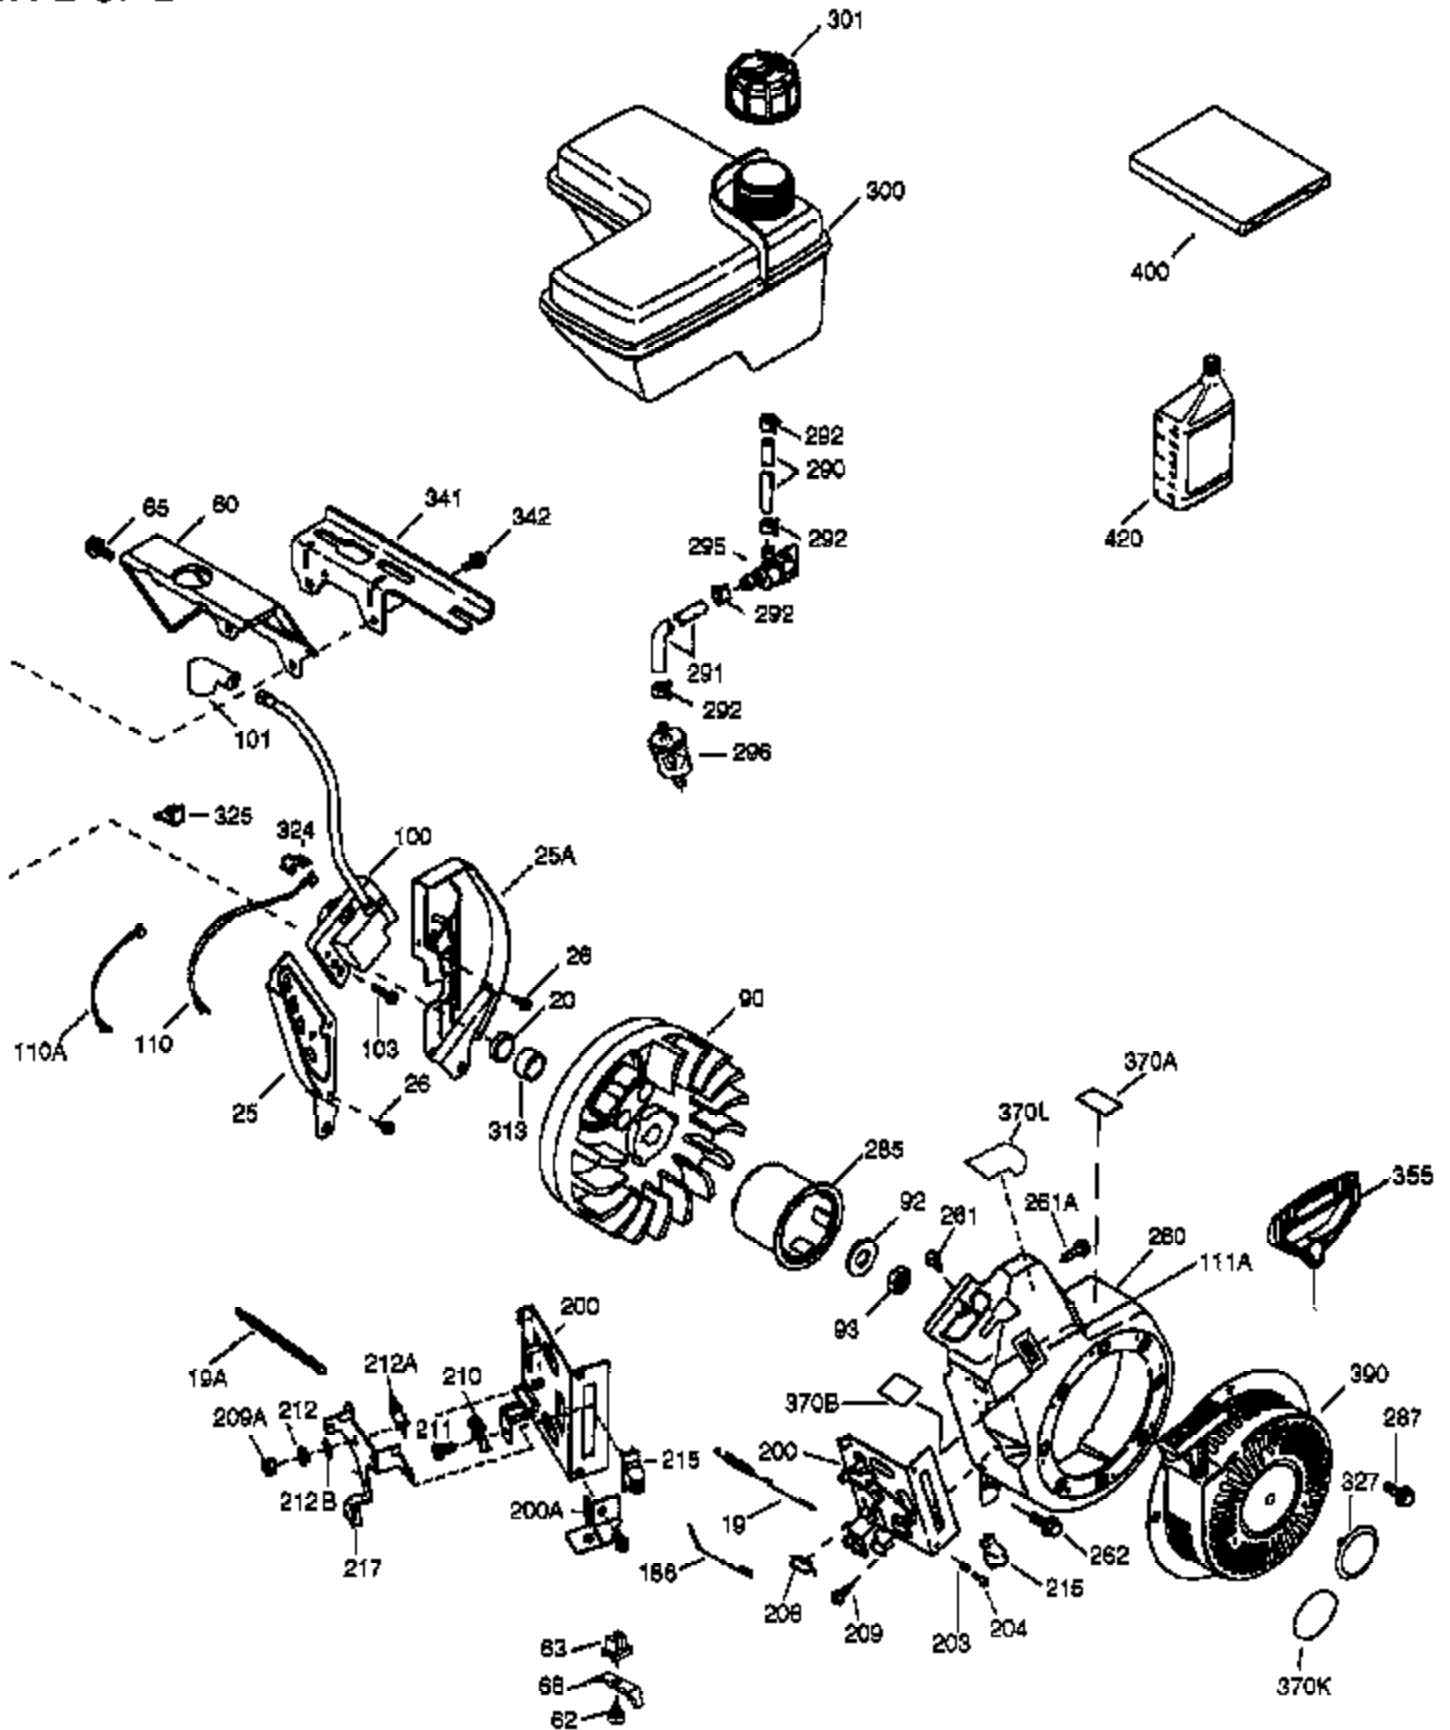

VIEW 2 OF 2

Ref #	Part Number	Qty	Description
19	36750	1	Extension Spring
20	32600	1	Oil Seal
25A	36622	1	Air Baffle (Right)
25	36621	1	Air Baffle (Left)
26	30200	2	Screw, 10-24 x 9/16"
60	36623	1	Blower Housing Extension
65	30200	1	Screw, 10-24 x 9/16"
90	611205	1	Flywheel
92	650815	1	Belleville Washer
93	650816	1	Flywheel Nut
100	34443A	1	Solid State Ignition
101	610118	1	Spark Plug Cover
103	651007	2	Screw, Torx T-15, 10-24 x 15/16"
110	36054	1	Ground Wire
200	36747	1	Control Bracket (Incl. 203, 204, 206 & 215)
203	31342	1	Compression Spring
204	650549	1	Screw, 5-40 x 7/16"
206	610973	1	Terminal
209	650821	2	Screw, 10-32 x 1/2"
215	36638	1	Control Knob
260	36864	1	Blower Housing
261	651008	1	Screw, 1/4-20 x 31/64"
261A	650821	1	Screw, 10-32 x 1/2"
262	651008	2	Screw, 1/4-20 x 31/64"
285	35985B	1	Starter Cup
287	0	4	Rivet (Can be purchased locally)
290	30705	1	Fuel Line
292	26460	2	Fuel Line Clamp
300	36863	1	Fuel Tank
301	36754	1	Fuel Cap
313	34080	1	Spacer
325	29443	1	Wire Clip
341	36644	1	Fuel Tank Bracket
342	651010	1	Screw, 1/4-20 x 7/8"
370B	33107	1	Speed Control Decal
370K	36695	1	Starter Decal
370A	36261	1	Lubrication Decal
390	590736	1	Rewind Starter
400	36720	1	* Gasket Set (Incl. items marked PK in notes) Incl. (1) each of 26756, 27272A, 29673, 35626, 36581, 36624, 36719
420	730225	1	SAE 30 4-Cycle Engine Oil (Quart)