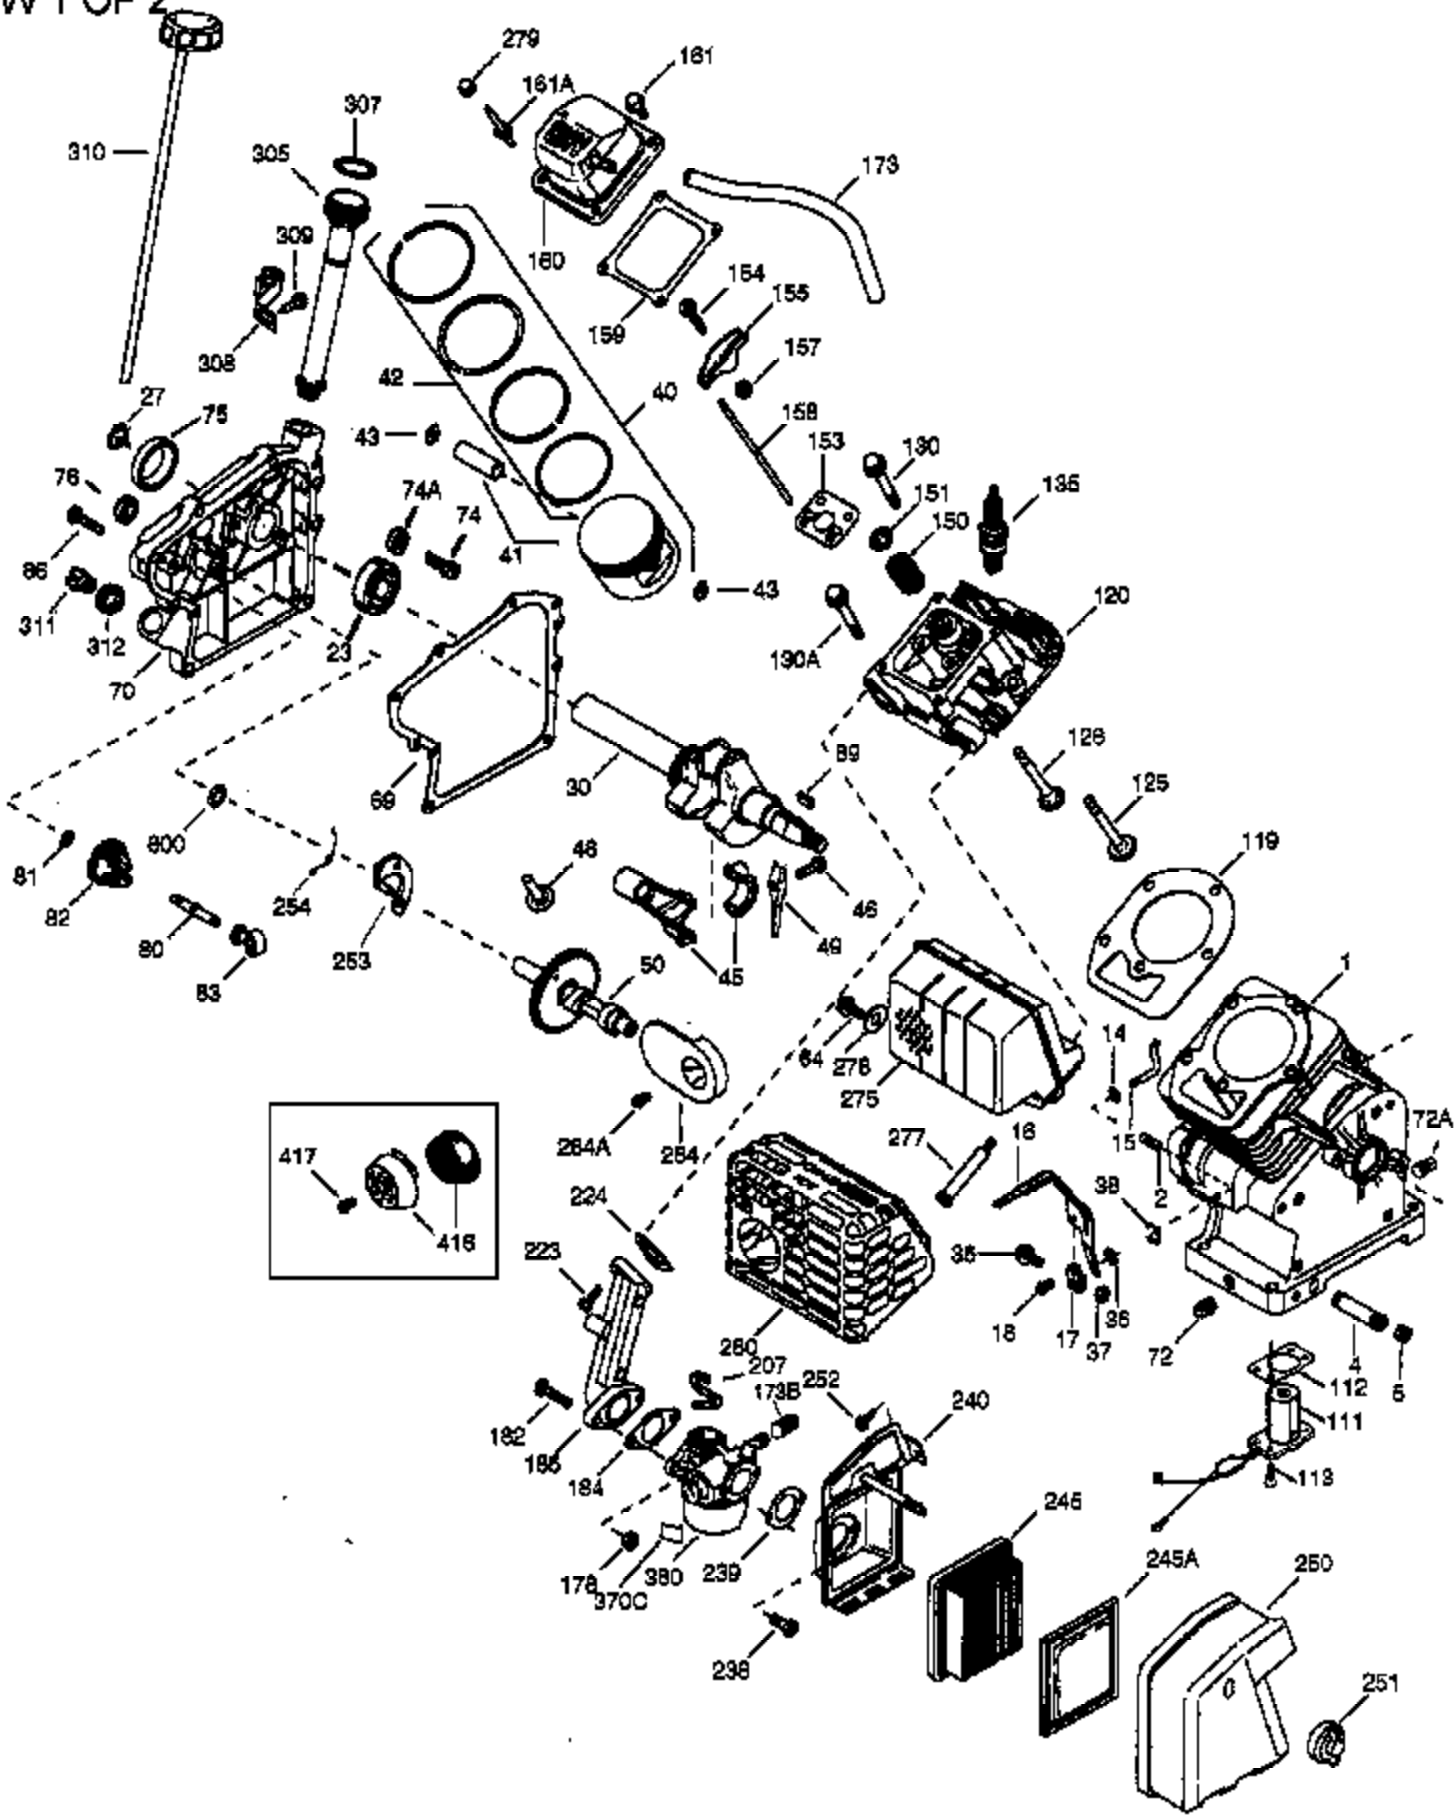

VIEW 1 OF 2

Engine Parts List #1

Ref #	Part Number	Qty	Description
	1 36718	1	Cylinder (Incl. 2, 20 & 72)
	2 26727	2	Dowel Pin
	14 28277	1	Washer
	15 30589	1	Governor Rod
	16 36618	1	Governor Lever
	17 36700	1	Governor Lever Clamp
	18 651028	1	Screw, Torx T-15, 8-32 x 3/8"
	23 36732	1	Ball Bearing
	27 36733	1	Bearing Retainer
	30 36844	1	Crankshaft
	35 29826	1	Screw, 10-32 x 3/4"
	36 29918	1	Lock Washer
	37 29216	1	Lock Nut, 10-32
	38 29642	1	Retaining Ring
	40 40004	1	Piston, Pin & Ring Set (Std.)
	40 40005	1	Piston, Pin & Ring Set (.010" OS)
	41 36070	1	Piston & Pin Ass'y. (Std.) (Incl. 43)
	41 36071	1	Piston & Pin Ass'y. (.010" OS) (Incl. 43)
	42 40006	1	Ring Set (Std.)
	42 40007	1	Ring Set (.010" OS)
	43 20381	2	Piston Pin Retaining Ring
	45 32875A	1	Connecting Rod Ass'y. (Incl. 46 & 49)
	46 32610A	2	Connecting Rod Bolt
	48 35616	1	Valve Lifter
	49 36611	1	Oil Dipper
	50 36620	1	Camshaft (Incl. 253 & 254)
	64 651015	1	Screw, 1/4-20 x 1-1/8"
	69 36624	1	* Cylinder Cover Gasket
	70 36731	1	Cylinder Cover (Incl. 75 thru 83 & 31 1)
	72 27642	2	Oil Drain Plug
	74 30200	2	Screw, 10-24 x 9/16"
	74A 28537	2	Washer
	75 36742	1	Oil Seal
	80 30574A	1	Governor Shaft
	81 30590A	1	Washer
	82 30591	1	Governor Gear Ass'y. (Incl. 81)
	83 36057	1	Governor Spool
	86 650488	8	Screw, 1/4-20 x 1-1/4"
	89 610961	1	Flywheel Key
	119 36719	1	* Cylinder Head Gasket
	120 36721	1	Cylinder Head
	125 36471	1	Exhaust Valve (Std.) (Incl. 151)
	125 36472	1	Exhaust Valve (1/32" OS) (Incl. 151)
	126 37711	1	Intake Valve (Std.) (Incl. 151)
	126 29315C	1	Intake Valve (1/32" OS) (Incl. 151)
	130A 650999	1	Screw, 5/16-18 x 2-41/64"
	130 650912	4	Screw, 5/16-18 x 1-1/2"
	135 34645	1	Resistor Spark Plug (RN4C)
	150 31672	2	Valve Spring
	151 31673	2	Valve Spring Cap
	153 36649	1	Push Rod Guide
	154 650913	2	Rocker Arm Stud
	155 35624A	2	Rocker Arm
	157 650914	2	Nut, 1/4-28
	158 36629	2	Push Rod
	159 35626	1	* Rocker Arm Cover Gasket
	160 36630A	1	Rocker Arm Cover
	161A 651012	2	Stud