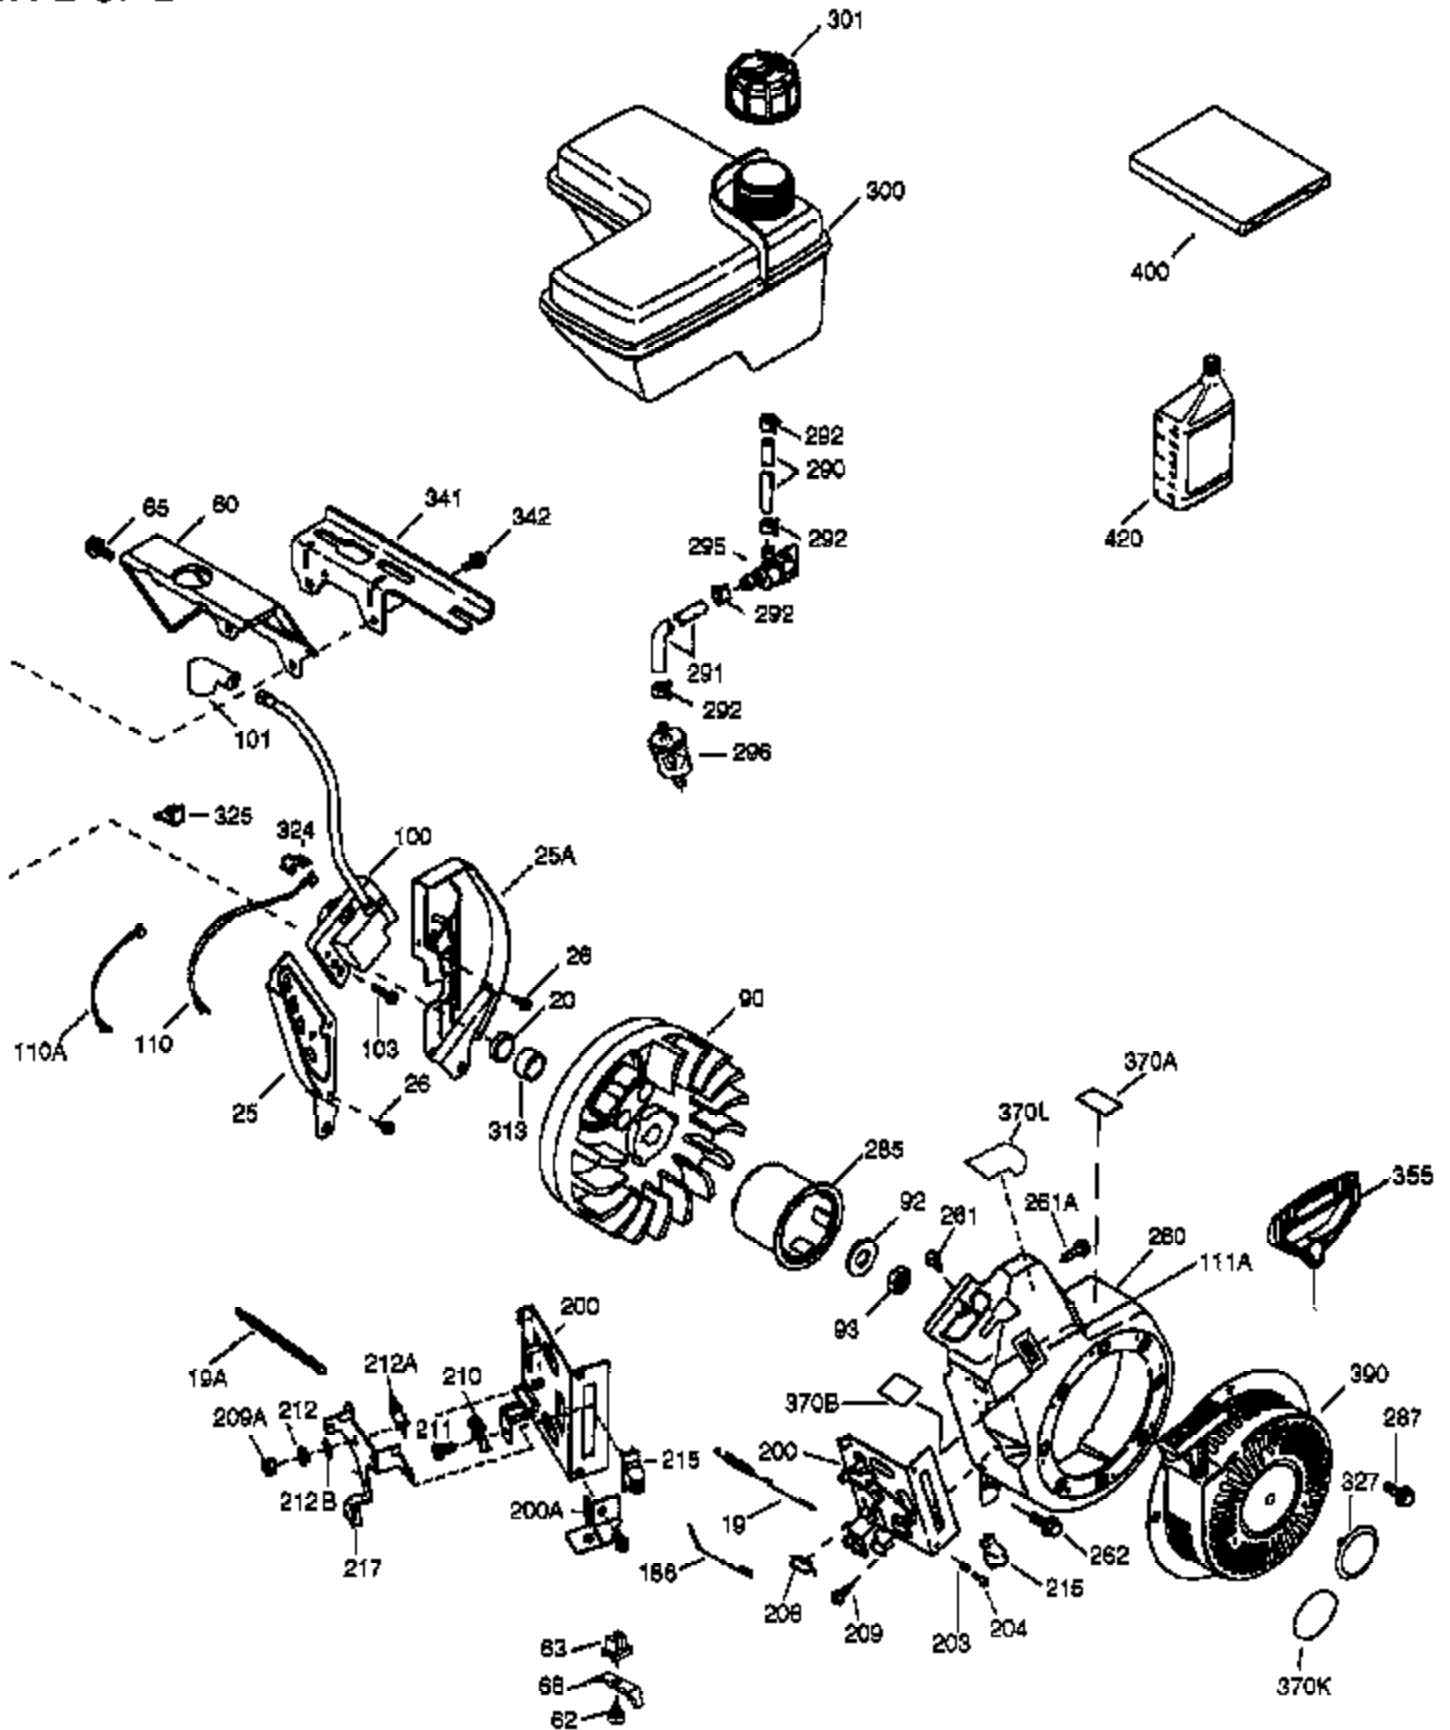

VIEW 2 OF 2

Ref #	Part Number	Qty	Description
19	36710	1	Extension Spring
19A	36741	1	Extension Spring
20	32600	1	Oil Seal
23	36732	1	Ball Bearing
25A	36622	1	Air Baffle (Right)
25	36621	1	Air Baffle (Left)
26	30200	1	Screw, 10-24 x 9/16"
60	36623	1	Blower Housing Extension
62	650760	1	Screw, 8-32 x 3/8"
63	28545	1	Grommet
65	30200	1	Screw, 10-24 x 9/16"
68	33356	1	Ground Terminal
90	611205	1	Flywheel
92	650815	1	Belleville Washer
93	650816	1	Flywheel Nut
100	34443A	1	Solid State Ignition
101	610118	1	Spark Plug Cover
103	651007	2	Screw, Torx T-15, 10-24 x 15/16"
110	36681	1	Ground Wire
186	36711	1	Governor Link
200A	37249	1	Control Bracket
200	36740	1	Control Bracket (Incl. 19A, 210 & 211)
209	650821	2	Screw, 10-32 x 1/2"
210	27793	1	Conduit Clip
211	28942	2	Screw, 10-32 x 3/8"
260	36753	1	Blower Housing
261A	650821	1	Screw, 10-32 x 1/2"
261	651008	1	Screw, 1/4-20 x 31/64"
262	651008	2	Screw, 1/4-20 x 31/64"
285	35985B	1	Starter Cup
287	0	4	Rivet (Can be purchased locally)
290	30705	1	Fuel Line
292	26460	2	Fuel Line Clamp
300	36752	1	Fuel Tank (Incl. 292 & 301)
301	36246	1	Fuel Cap
313	34080	1	Spacer
325	29443	1	Wire Clip
341	36644	1	Fuel Tank Bracket
342	651010	2	Screw, 1/4-20 x 7/8"
370A	36261	1	Lubrication Decal
370K	36695	1	Starter Decal
390	590736	1	Rewind Starter
400	36720	1	* Gasket Set (Incl. items marked PK i n notes) Incl. (1) each of 26756, 27272A, 29673, 35626, 36581, 36624, 36719
420	730225	1	SAE 30 4-Cycle Engine Oil (Quart)