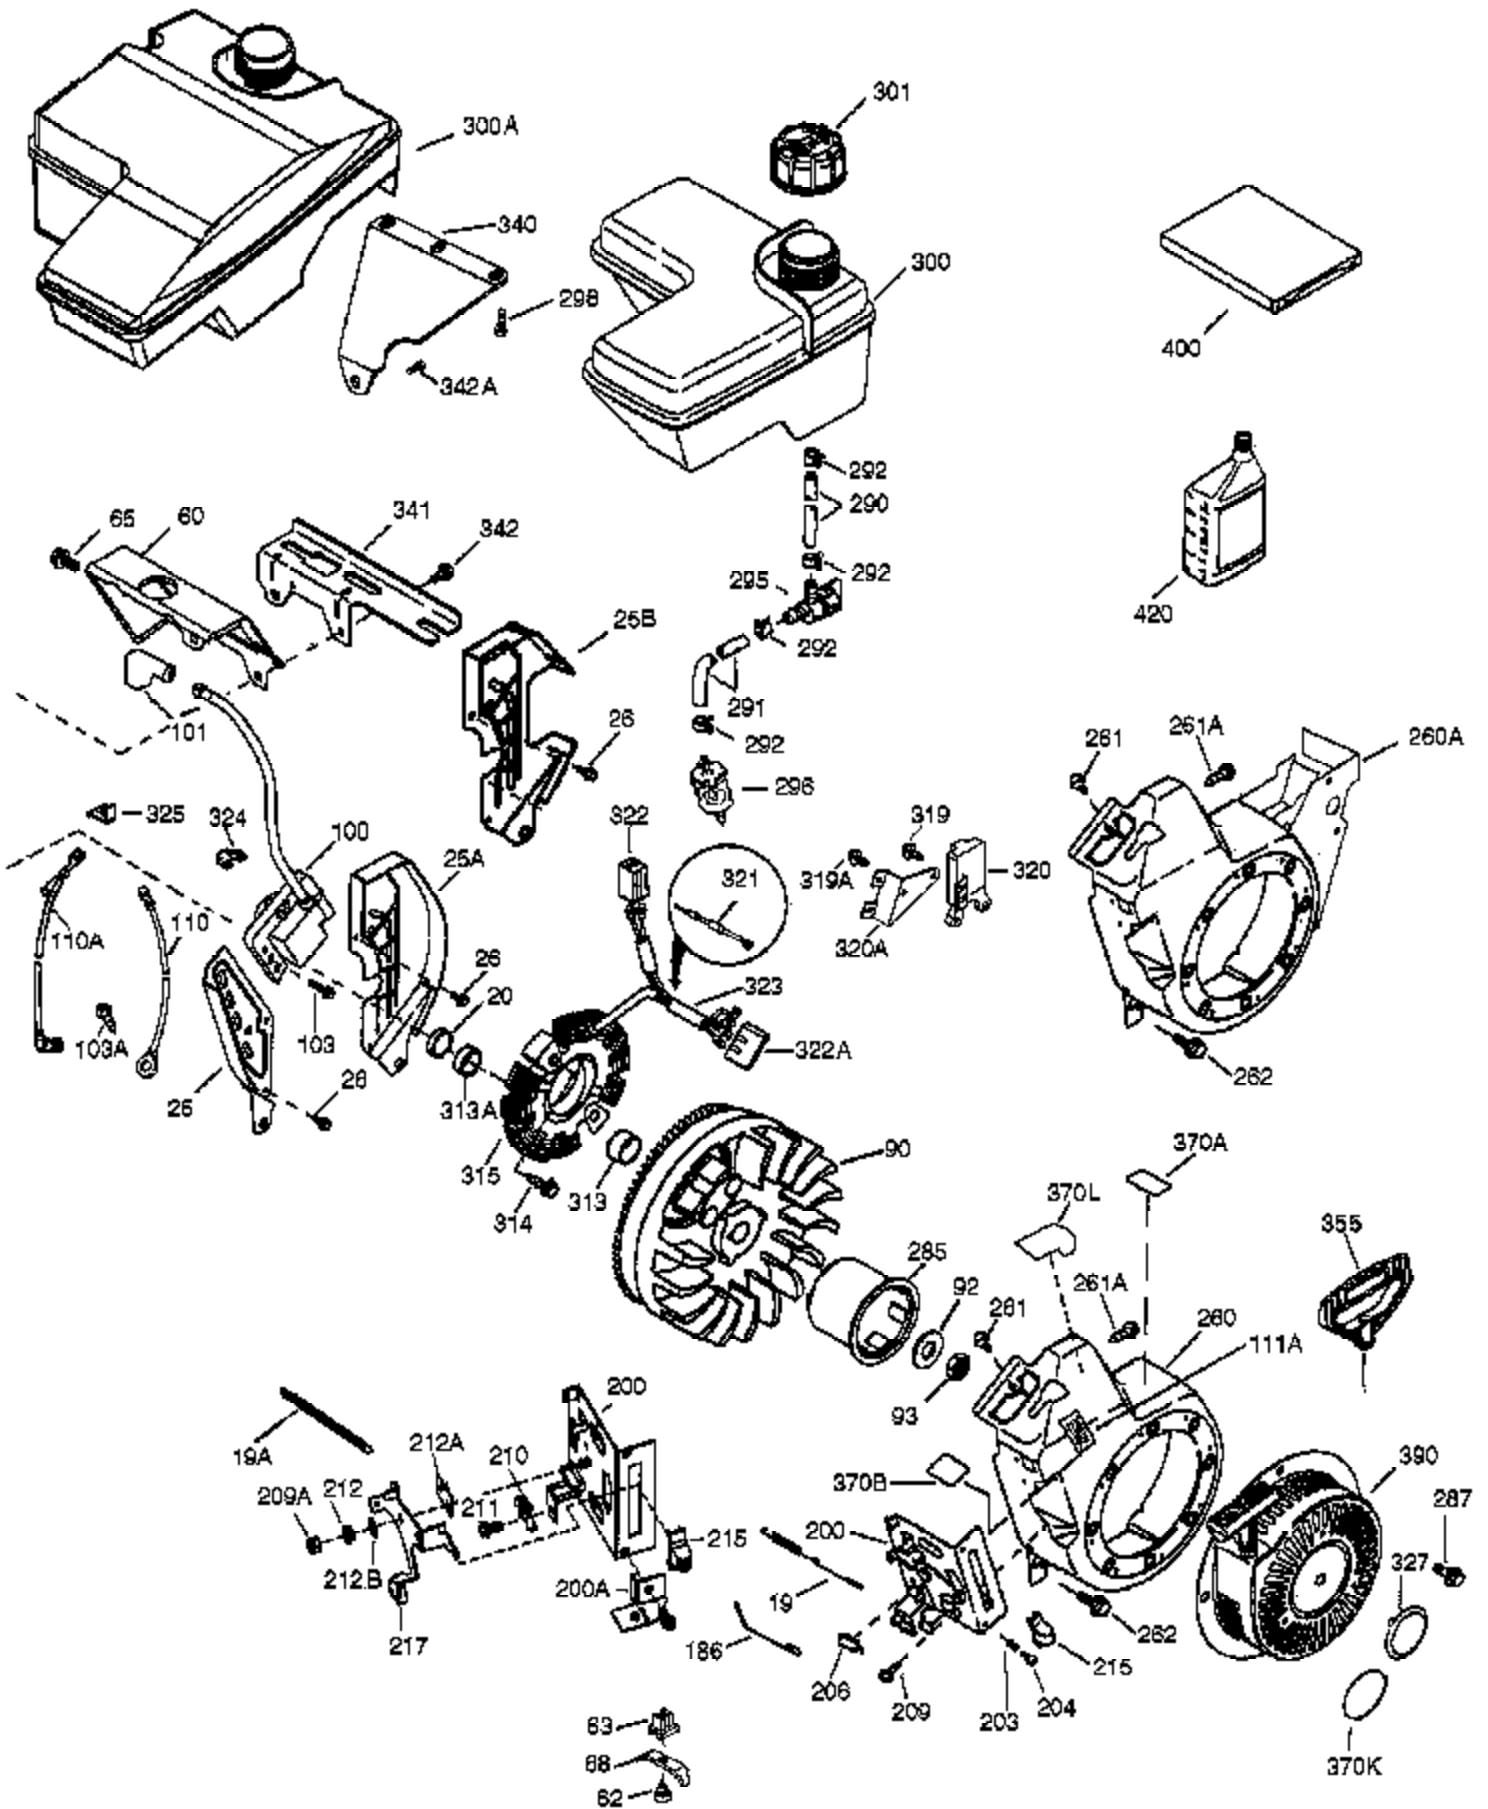

Engine Parts List #2

Ref #	Part Number	Qty	Description
19	36710	1	Extension Spring
20	32600	1	Oil Seal
25A	36622	1	Air Baffle (Right)
25	36621	1	Air Baffle (Left)
26	30200	1	Screw, 10-24 x 9/16"
60	36623	1	Blower Housing Extension
65	30200	1	Screw, 10-24 x 9/16"
83	36057	1	Governor Spool
90	611205	1	Flywheel
92	650815	1	Belleville Washer
93	650816	1	Flywheel Nut
100	34443A	1	Solid State Ignition
101	610118	1	Spark Plug Cover
103	651007	2	Screw, Torx T-15, 10-24 x 15/16"
110	36767	1	Ground Wire
111A	611212	1	Low Oil Sensor Light
186	36711	1	Governor Link
200	36736	1	Control Bracket (Incl. 206 & 215)
206	610973	1	Terminal
209	650821	1	Screw, 10-32 x 1/2"
215	36638	1	Control Knob
260	36864	1	Blower Housing
261A	650821	2	Screw, 10-32 x 1/2"
261	651008	1	Screw, 1/4-20 x 31/64"
262	651008	2	Screw, 1/4-20 x 31/64"
285	35985B	1	Starter Cup
287	651008	4	Screw, 1/4-20 x 31/64"
290	30705	1	Fuel Line
292	26460	2	Fuel Line Clamp
300	36863	1	Fuel Tank (Incl. 292 & 301)
301	36246	1	Fuel Cap
313	34080	1	Spacer
325	29443	1	Wire Clip
341	36644	1	Fuel Tank Bracket
342	651010	2	Screw, 1/4-20 x 7/8"
370A	36261	1	Lubrication Decal
370B	33107	1	Speed Control Decal
370K	36695	1	Starter Decal
370L	36771	1	Oil Sensor Decal
390	590704	1	Rewind Starter
400	36720	1	* Gasket Set (Incl. items marked PK in notes) Incl. (1) each of 26756, 27272A, 29673, 35626, 36581, 36624, 36719
420	730225	1	SAE 30 4-Cycle Engine Oil (Quart)