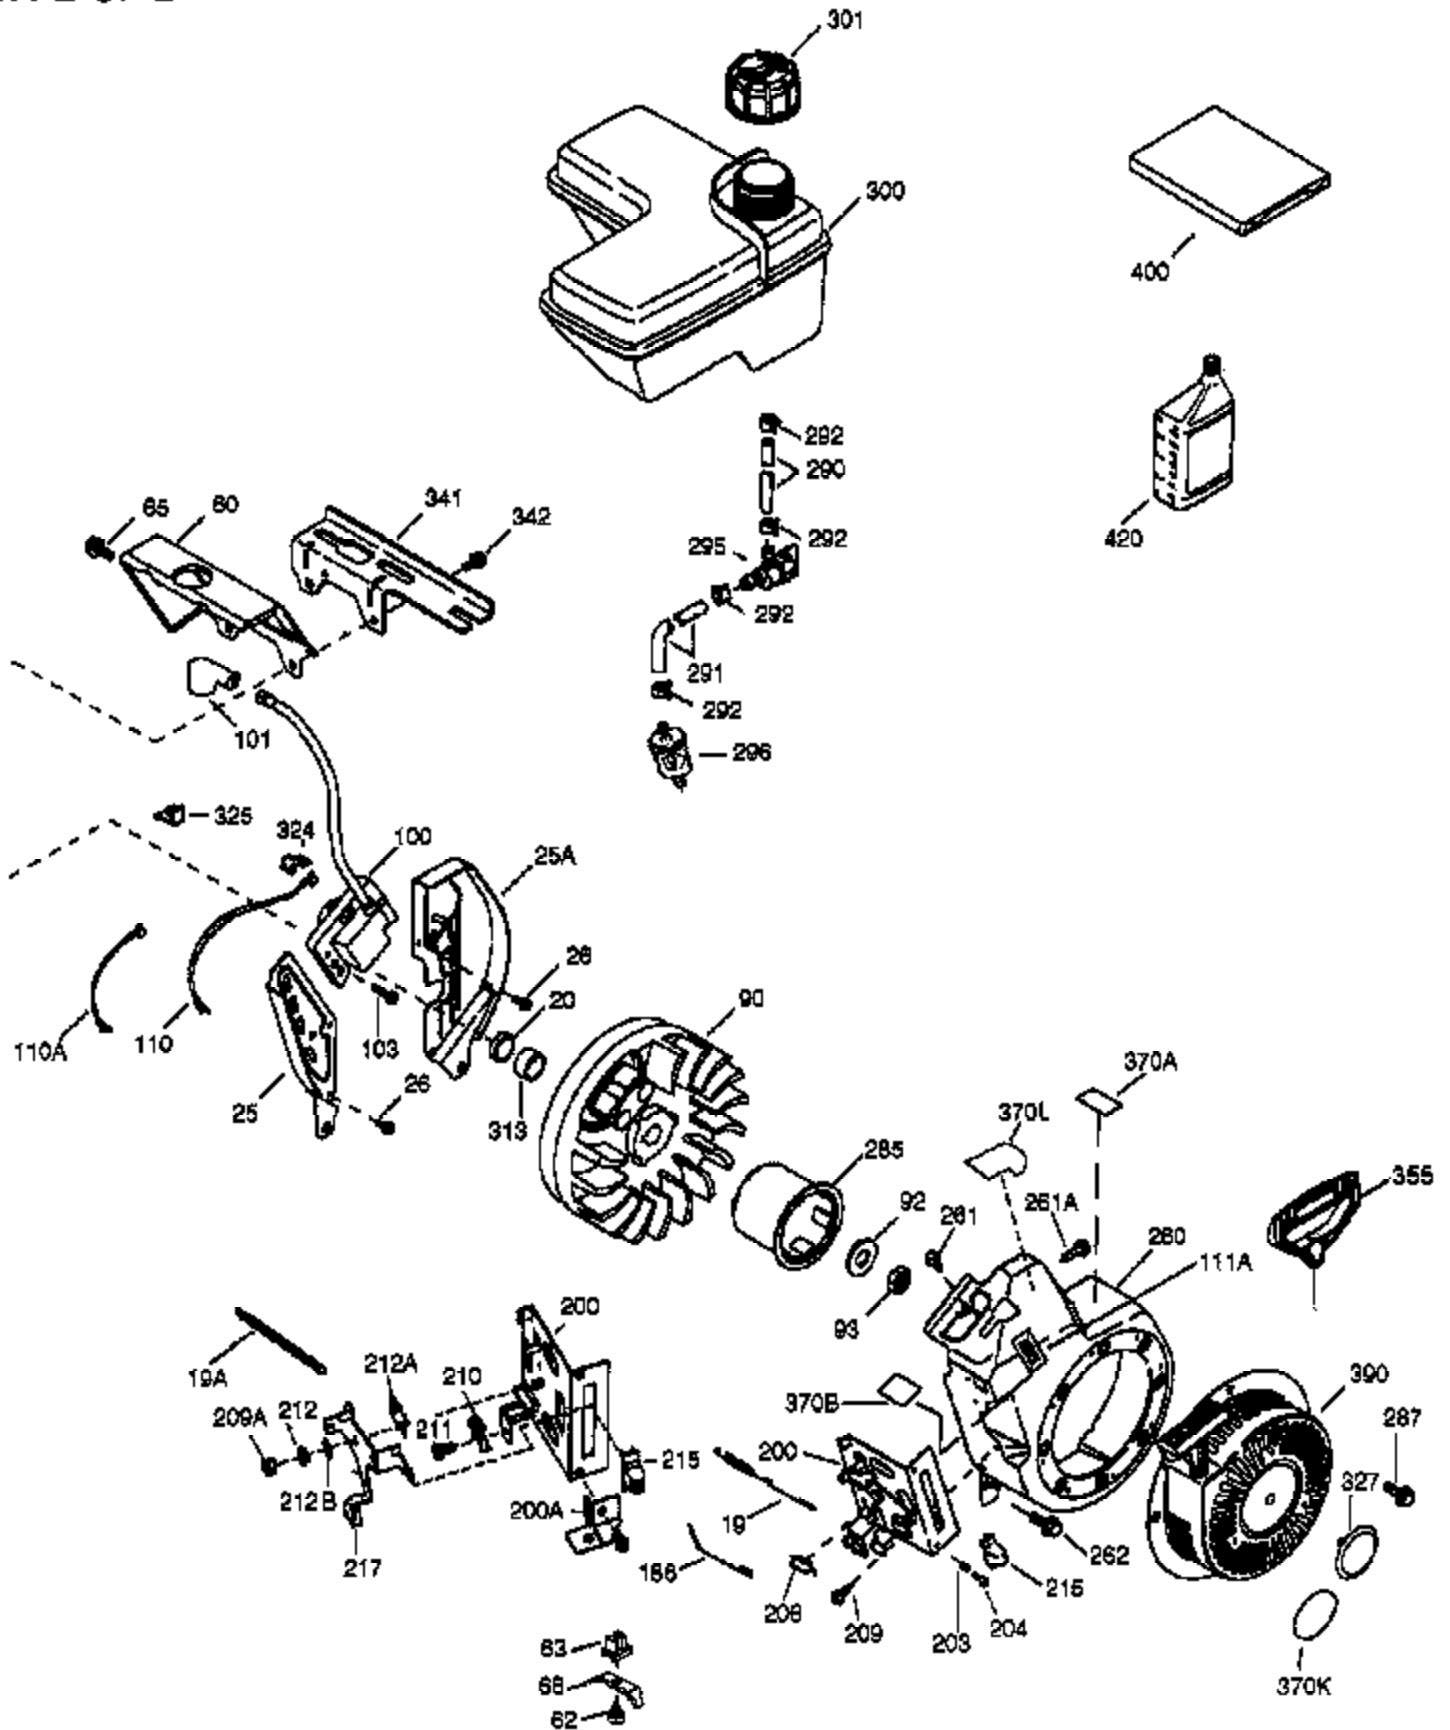

VIEW 2 OF 2

Engine Parts List #2

Ref #	Part Number	Qty	Description
19	36710	1	Extension Spring
20	32600	1	Oil Seal
23	36732	1	Ball Bearing
25	36621	1	Air Baffle (Left)
25A	36622	1	Air Baffle (Right)
26	30200	1	Screw, 10-24 x 9/16"
60	36623	1	Blower Housing Extension
65	30200	1	Screw, 10-24 x 9/16"
90	611205	1	Flywheel
92	650815	1	Belleville Washer
93	650816	1	Flywheel Nut
100	34443A	1	Solid State Ignition
101	610118	1	Spark Plug Cover
103	651007	2	Screw, Torx T-15, 10-24 x 15/16"
110	36767	1	Ground Wire
111A	611212	1	Low Oil Indicator Light
186	36711	1	Governor Link
200	36736	1	Control Bracket (Incl. 206 & 209A thr u 217)
206	610973	1	Terminal
209A	651016	1	Nut
209	650821	2	Screw, 10-32 x 1/2"
210	27793	1	Conduit Clip
211	28942	1	Screw, 10-32 x 3/8"
212A	36685	1	Bearing Plate
212	30773	1	Bushing
212B	651017	1	Washer
215	36638	1	Control Knob
217	36684	1	Control Lever
260	36812	1	Fuel Tank & Blower Housing Ass'y
261	651008	1	Screw, 1/4-20 x 31/64"
261A	650821	1	Screw, 10-32 x 1/2"
262	651008	2	Screw, 1/4-20 x 31/64"
285	35985B	1	Starter Cup
287	651008	4	Screw, 1/4-20 x 31/64"
290	30705	1	Fuel Line
292	26460	2	Fuel Line Clamp
300	36812	1	Fuel Tank & Blower Housing Ass'y (Inc l. 301)
301	36246	1	Fuel Cap
313	34080	1	Spacer
325	29443	1	Wire Clip
341	36644	1	Fuel Tank Bracket
342	651010	2	Screw, 1/4-20 x 7/8"
370L	36771	1	Oil Sensor Decal
370B	33107	1	Speed Control Decal
370A	36261	1	Lubrication Decal
370K	36695	1	Starter Decal
390	590704	1	Rewind Starter
400	36720	1	* Gasket Set (Incl. items marked PK i n notes) Incl. (1) each of 26756, 27272A, 29673, 35626, 36581, 36624, 36719
420	730225	1	SAE 30 4-Cycle Engine Oil (Quart)