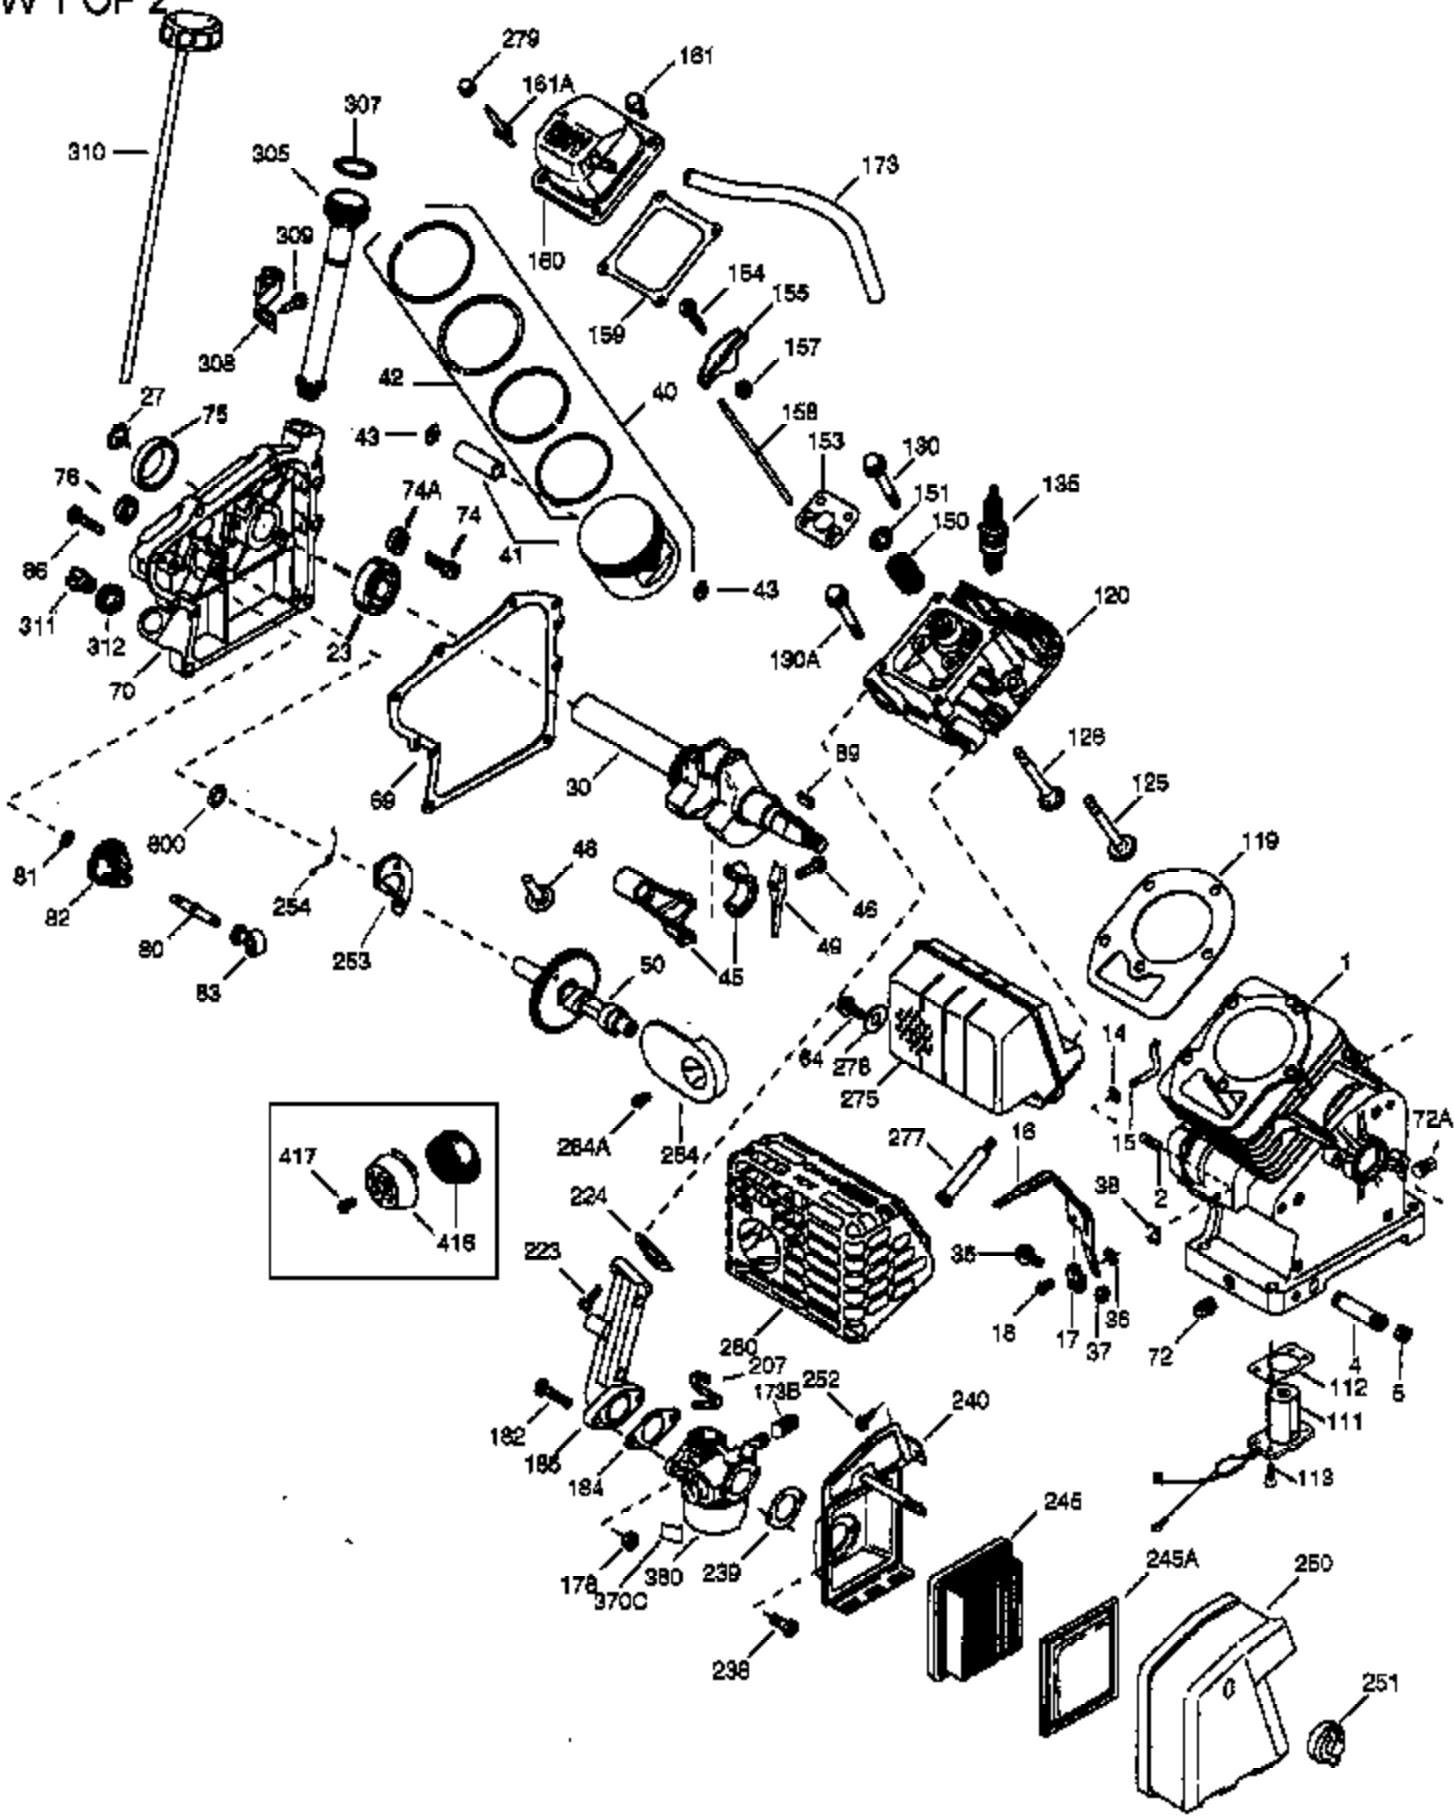

VIEW 1 OF 2

Ref #	Part Number	Qty	Description
	1 36815	1	Cylinder (Incl. 2, 20 & 72)
	2 26727	2	Dowel Pin
	14 28277	1	Washer
	15 30589	1	Governor Rod
	16 36618	1	Governor Lever
	17 36700	1	Governor Lever Clamp
	18 650548	1	Screw, 8-32 x 5/16"
	23 36732	1	Ball Bearing
	27 36733	1	Bearing Retainer
	30 36846	1	Crankshaft
	35 29826	1	Screw, 10-32 x 3/4"
	36 29918	1	Lock Washer
	37 29216	1	Lock Nut, 10-32
	38 29642	1	Retaining Ring
	40 40004	1	Piston, Pin & Ring Set (Std.)
	40 40005	1	Piston, Pin & Ring Set (.010" OS)
	41 36070	1	Piston & Pin Ass'y. (Std.) (Incl. 43)
	41 36071	1	Piston & Pin Ass'y. (.010" OS) (Incl. 43)
	42 40006	1	Ring Set (Std.)
	42 40007	1	Ring Set (.010" OS)
	43 20381	2	Piston Pin Retaining Ring
	45 32875A	1	Connecting Rod Ass'y. (Incl. 46 & 49)
	46 32610A	2	Connecting Rod Bolt
	48 35616	1	Valve Lifter
	49 36611	1	Oil Dipper
	50 36620	1	Camshaft (Incl. 253 & 254)
	64 651015	1	Screw, 1/4-20 x 1-1/8"
	69 36624	1	* Cylinder Cover Gasket
	70 36731	1	Cylinder Cover (Incl. 75 thru 83 & 31 1)
	72 27642	2	Oil Drain Plug
	72A 28582	1	Oil Drain Plug
	74A 28537	2	Washer
	74 30200	2	Screw, 10-24 x 9/16"
	75 36742	1	Oil Seal
	80 30574A	1	Governor Shaft
	81 30590A	1	Washer
	82 30591	1	Governor Gear Ass'y. (Incl. 81)
	83 36057	1	Governor Spool
	86 650488	8	Screw, 1/4-20 x 1-1/4"
	89 610961	1	Flywheel Key
	111 611207	1	Low Oil Sensor (Incl. 112)
	112 35967	1	Low Oil Sensor Gasket
	113 650950	4	Screw, Torx T-25, 10-24 x 5/8"
	119 36719	1	* Cylinder Head Gasket
	120 36721	1	Cylinder Head
	125 36471	1	Exhaust Valve (Std.) (Incl. 151)
	125 36472	1	Exhaust Valve (1/32" OS) (Incl. 151)
	126 37711	1	Intake Valve (Std.) (Incl. 151)
	126 29315C	1	Intake Valve (1/32" OS) (Incl. 151)
	130A 650999	1	Screw, 5/16-18 x 2-41/64"
	130 650912	4	Screw, 5/16-18 x 1-1/2"
	135 34645	1	Resistor Spark Plug (RN4C)
	150 31672	2	Valve Spring
	151 31673	2	Valve Spring Cap
	153 36649	1	Push Rod Guide
	154 650913	2	Rocker Arm Stud
	155 35624A	2	Rocker Arm
	157 650914	2	Nut, 1/4-28