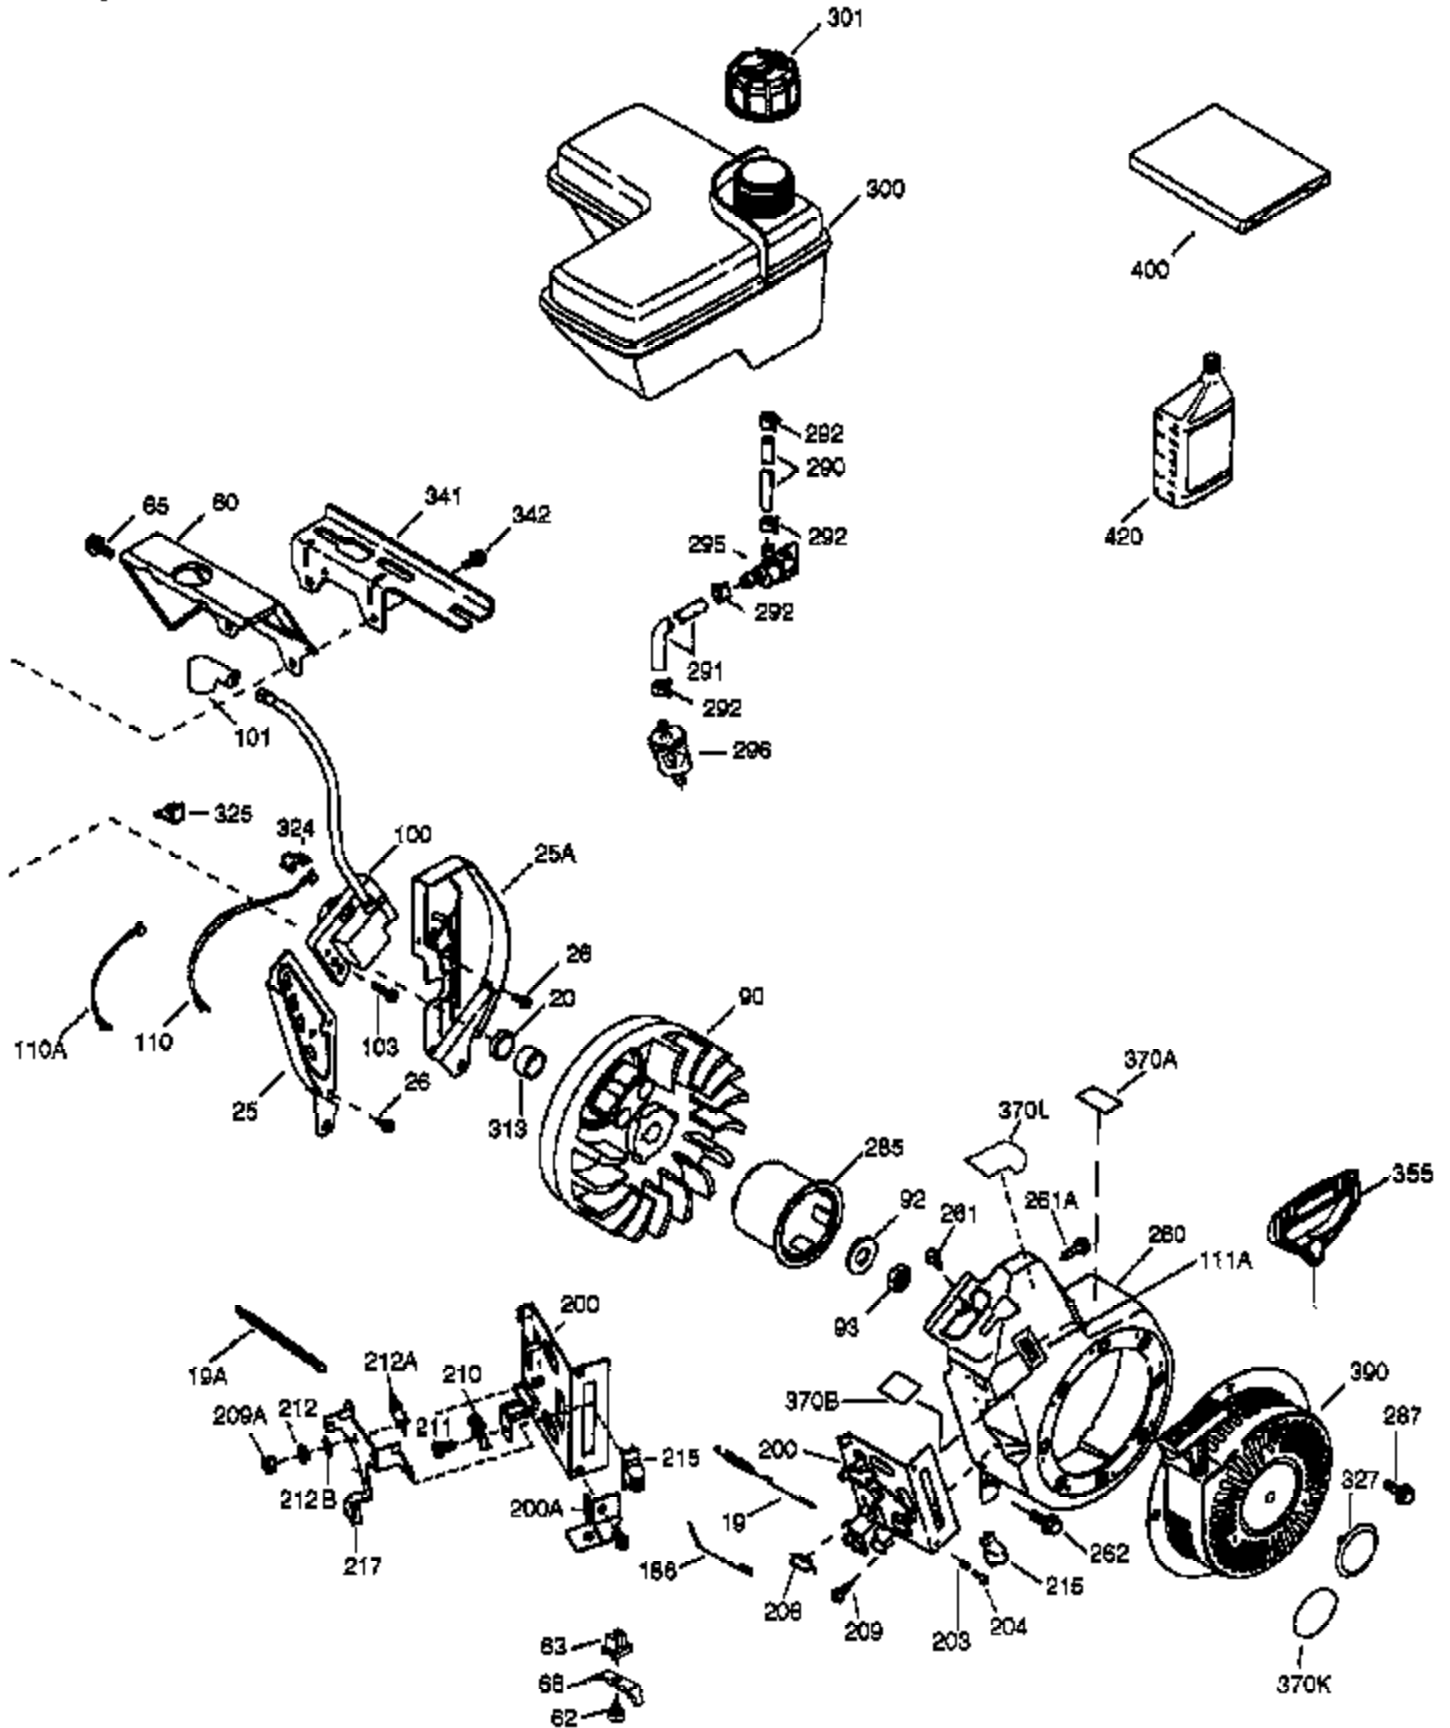

VIEW 2 OF 2

Ref #	Part Number	Qty	Description
19	36710	1	Extension Spring
20	32600	1	Oil Seal
25A	36622	1	Air Baffle (Right)
25	36621	1	Air Baffle (Left)
26	30200	1	Screw, 10-24 x 9/16"
60	36623	1	Blower Housing Extension
65	30200	1	Screw, 10-24 x 9/16"
90	611205	1	Flywheel
92	650815	1	Belleville Washer
93	650816	1	Flywheel Nut
100	34443A	1	Solid State Ignition
103	651007	2	Screw, Torx T-15, 10-24 x 15/16"
110	36767	1	Ground Wire
111A	611212	1	Low Oil Indicator Light
186	36711	1	Governor Link
200	36736	1	Control Bracket (Incl. 206 & 215)
206	610973	1	Terminal
209	650821	2	Screw, 10-32 x 1/2"
215	36638	1	Control Knob
260	36864	1	Blower Housing
261A	650821	1	Screw, 10-32 x 1/2"
261	651008	1	Screw, 1/4-20 x 31/64"
262	651008	2	Screw, 1/4-20 x 31/64"
285	35985B	1	Starter Cup
287	0	4	Rivet (Can be purchased locally)
290	30705	1	Fuel Line
292	26460	2	Fuel Line Clamp
300	36863	1	Fuel Tank (Incl. 292 & 301)
301	36246	1	Fuel Cap
313	34080	1	Spacer
325	29443	1	Wire Clip
341	36644	1	Fuel Tank Bracket
342	651010	2	Screw, 1/4-20 x 7/8"
370K	36695	1	Starter Decal
370L	36771	1	Oil Sensor Decal
370B	33107	1	Speed Control Decal
370A	36261	1	Lubrication Decal
390	590736	1	Rewind Starter
400	36720	1	* Gasket Set (Incl. items marked PK i n notes) Incl. (1) each of 26756, 27272A, 29673, 35626, 36581, 36624, 36719
420	730225	1	SAE 30 4-Cycle Engine Oil (Quart)