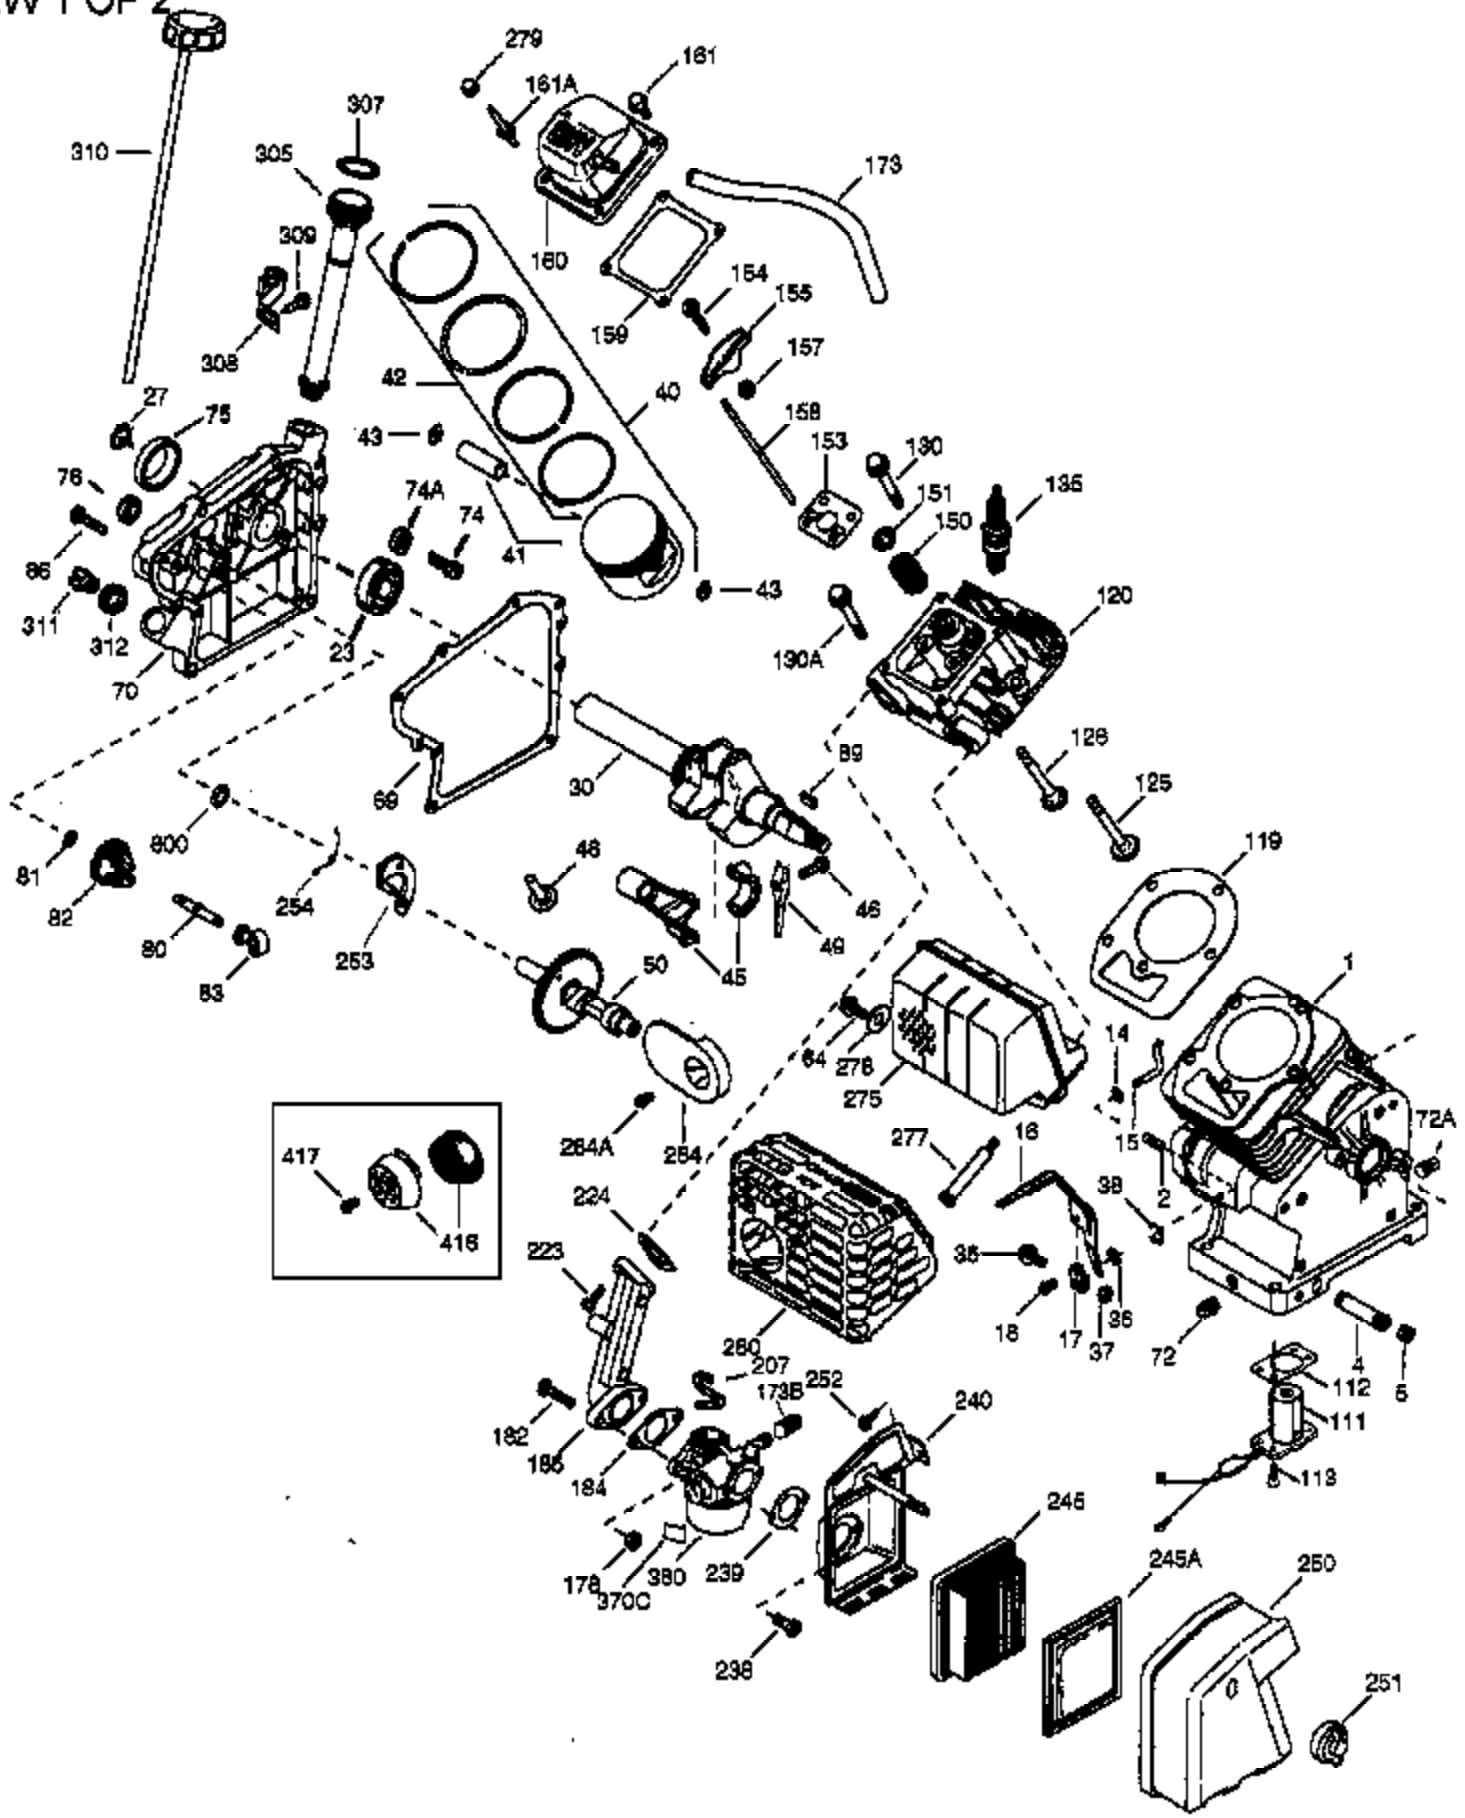

VIEW 1 OF 2

Ref #	Part Number	Qty	Description
	1 36815	1	Cylinder (Incl. 2, 20 & 72)
	2 26727	2	Dowel Pin
	14 28277	1	Washer
	15 30589	1	Governor Rod
	16 36618	1	Governor Lever
	17 36700	1	Governor Lever Clamp
	18 651028	1	Screw, Torx T-15, 8-32 x 3/8"
	30 34740	1	Crankshaft
	35 29826	1	Screw, 10-32 x 3/4"
	36 29918	1	Lock Washer
	37 29216	1	Lock Nut, 10-32
	38 29642	1	Retaining Ring
	40 40004	1	Piston, Pin & Ring Set (Std.)
	40 40005	1	Piston, Pin & Ring Set (.010" OS)
	41 36070	1	Piston & Pin Ass'y. (Std.) (Incl. 43)
	41 36071	1	Piston & Pin Ass'y. (.010" OS) (Incl. 43)
	42 40006	1	Ring Set (Std.)
	42 40007	1	Ring Set (.010" OS)
	43 20381	2	Piston Pin Retaining Ring
	45 32875A	1	Connecting Rod Ass'y. (Incl. 46 & 49)
	46 32610A	2	Connecting Rod Bolt
	48 35616	1	Valve Lifter
	49 36611	1	Oil Dipper
	50 36620	1	Camshaft (Incl. 253 & 254)
	64 650738	1	Screw, 1/4-20 x 5/8"
	69 36624	1	* Cylinder Cover Gasket
	70 36625	1	Cylinder Cover (Incl. 75 thru 83 & 31 1)
	72 28582	3	Oil Drain Plug
	75 27897	1	Oil Seal
	80 30574A	1	Governor Shaft
	81 30590A	1	Washer
	82 30591	1	Governor Gear Ass'y. (Incl. 81)
	83 36057	1	Governor Spool
	86 650488	8	Screw, 1/4-20 x 1-1/4"
	89 610961	1	Flywheel Key
	111 611207	1	Low Oil Sensor (Incl. 112)
	112 35967	1	Low Oil Sensor Gasket
	113 650950	1	Screw, Torx T-25, 10-24 x 5/8"
	119 36719	1	* Cylinder Head Gasket
	120 36721	1	Cylinder Head
	125 36471	1	Exhaust Valve (Std.) (Incl. 151)
	125 36472	1	Exhaust Valve (1/32" OS) (Incl. 151)
	126 37711	1	Intake Valve (Std.) (Incl. 151)
	126 29315C	1	Intake Valve (1/32" OS) (Incl. 151)
	130A 650999	1	Screw, 5/16-18 x 2-41/64"
	130 650912	4	Screw, 5/16-18 x 1-1/2"
	135 34645	1	Resistor Spark Plug (N4C)
	150 31672	2	Valve Spring
	151 31673	2	Valve Spring Cap
	153 36649	1	Push Rod Guide
	154 650913	2	Rocker Arm Stud
	155 35624A	2	Rocker Arm
	157 650914	2	Nut, 1/4-28
	158 36629	2	Push Rod
	159 35626	1	* Rocker Arm Cover Gasket
	160 36630A	1	Rocker Arm Cover
	161 651008	4	Screw, 1/4-20 x 31/64"
	173 36675	1	Breather Tube