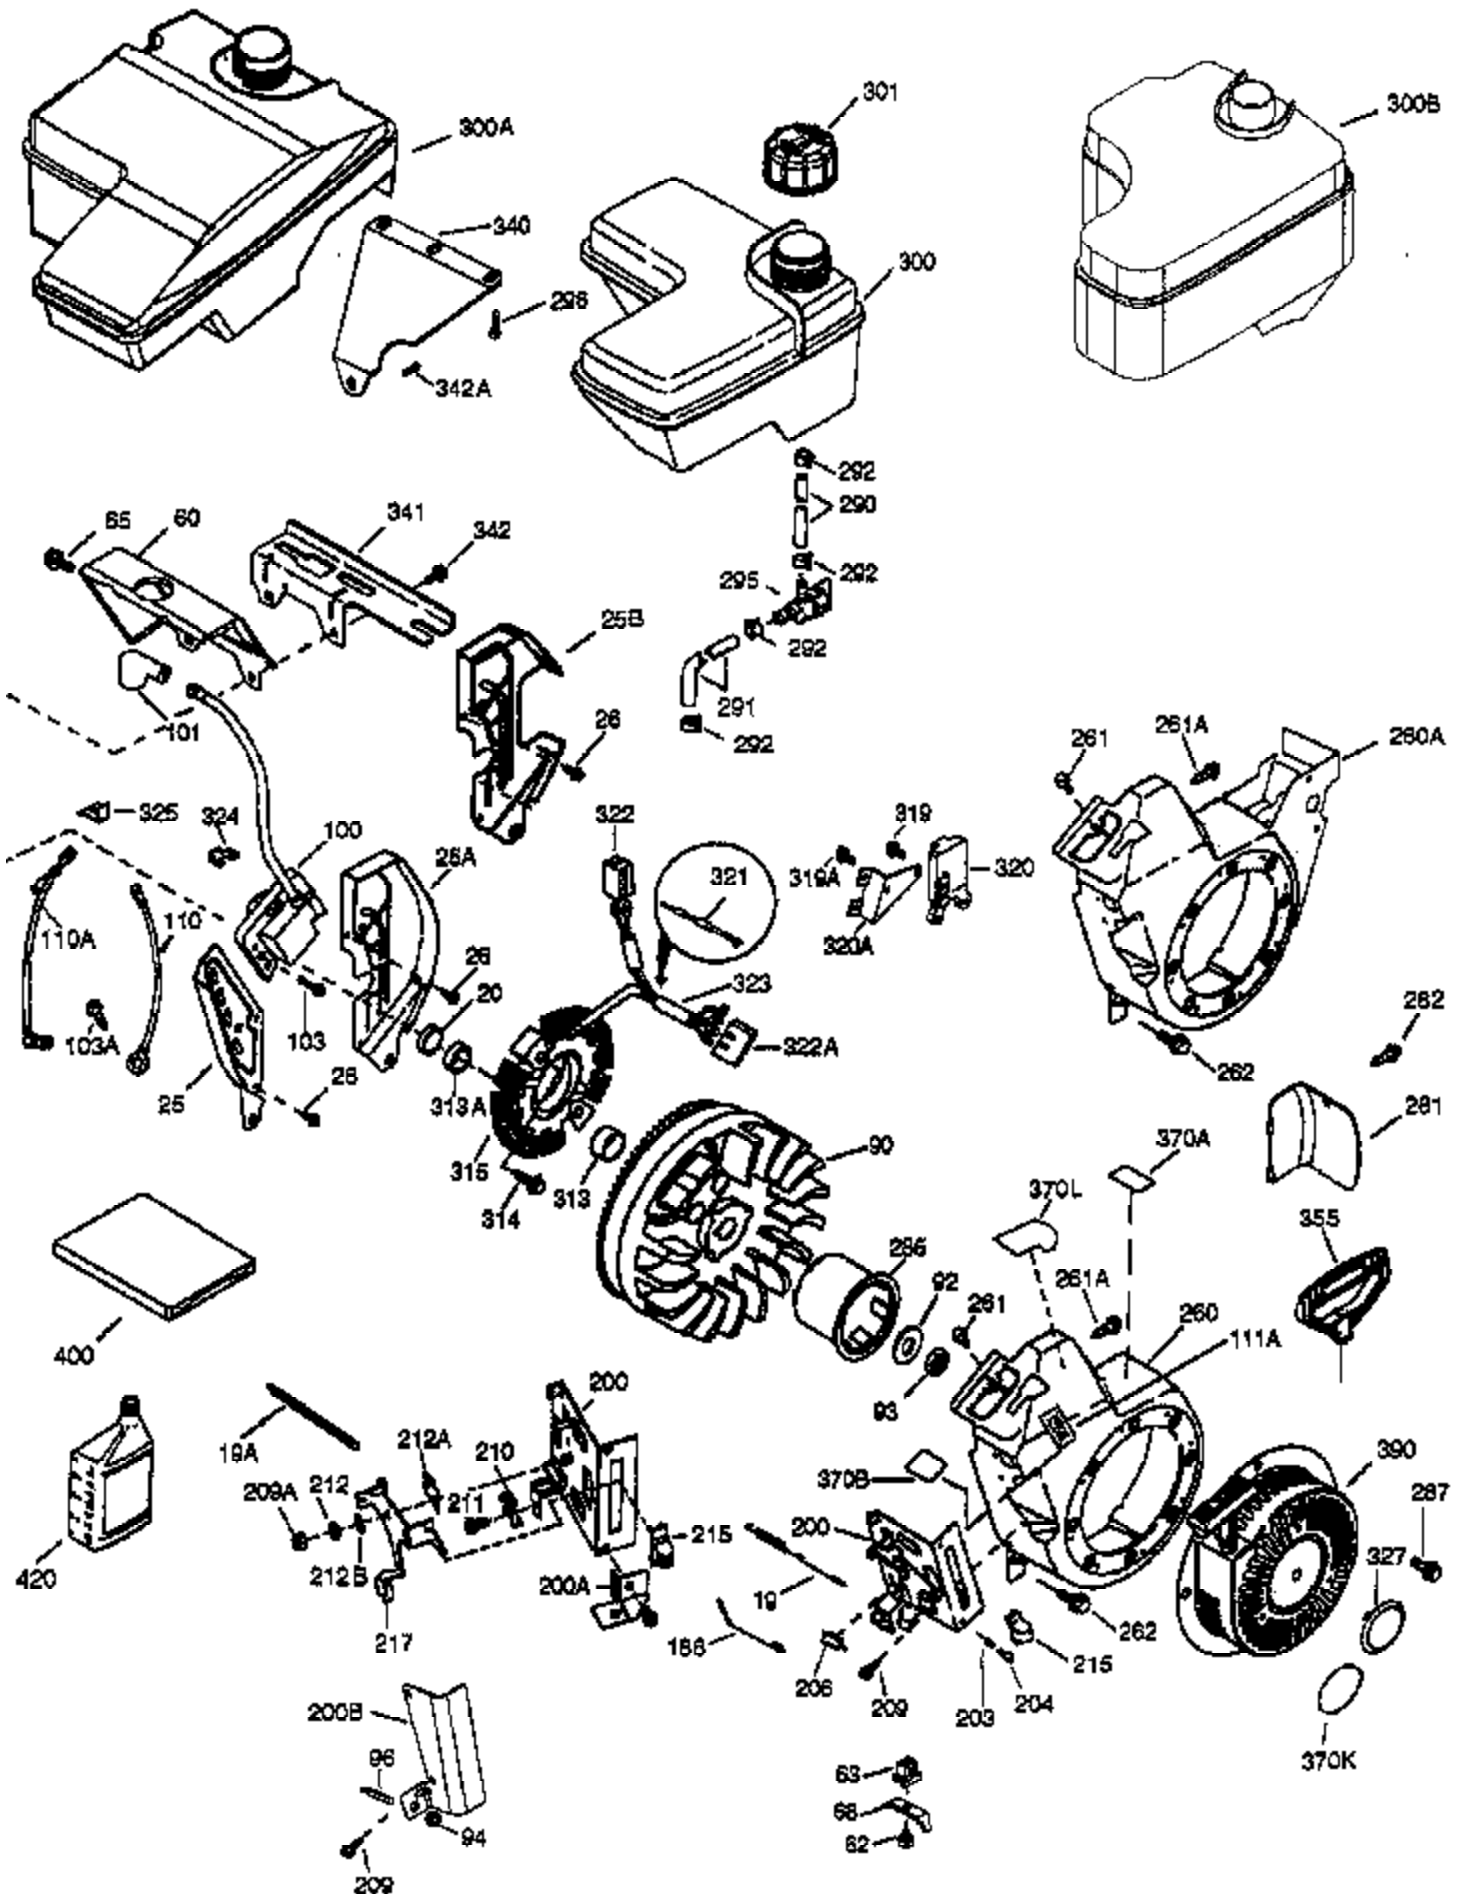

Ref #	Part Number	Qty	Description
19	37111	1	Extension Spring
20	32600	1	Oil Seal
25	36621	1	Air Baffle (Left)
25A	36622	1	Air Baffle (Right)
26	30200	1	Screw, 10-24 x 9/16"
60	36623A	1	Blower Housing Extension
65	30200	1	Screw, 10-24 x 9/16"
90	611205	1	Flywheel
92	650815	1	Belleville Washer
93	650816	1	Flywheel Nut
100	34443B	1	Solid State Ignition
101	610118	1	Spark Plug Cover
103	651007	2	Screw, Torx T-15, 10-24 x 15/16"
110	36054	1	Ground Wire
151A	40016A	1	Intake Valve Seal
186	36711	1	Governor Link
200	36736	1	Control Bracket (Incl. 206, 210 & 211)
206	610973	1	Terminal
209	650821	1	Screw, 10-32 x 1/2"
210	27793	1	Conduit Clip
211	28942	1	Screw, 10-32 x 3/8"
260	36864	1	Blower Housing
261	651008	1	Screw, 1/4-20 x 31/64"
261A	650821	2	Screw, 10-32 x 1/2"
262	651008	2	Screw, 1/4-20 x 31/64"
285	35985B	1	Starter Cup
287	0	4	Rivet (Can be purchased locally)
290	30705	1	Fuel Line
292	26460	2	Fuel Line Clamp
300	36863	1	Fuel Tank (Incl. 292 & 301)
301	36246	1	Fuel Cap
313	34080	1	Spacer
325	37471	1	Fuel Line Bracket
325A	30200	1	Screw, 10-24 X 9/16"
341	36644	1	Fuel Tank Bracket
342	651010	2	Screw, 1/4-20 x 7/8"
370A	36261	1	Lubrication Decal
370K	36695	1	Starter Decal
390	590736	1	Rewind Starter (NOTE: This engine could have been built with 590748 starter.)
400	36720	1	* Gasket Set (Incl. items marked PK in notes) Incl. (1) each of 26756, 27272A, 29673, 35626, 36581, 36624, 36719
420	730225	1	SAE 30 4-Cycle Engine Oil (Quart)