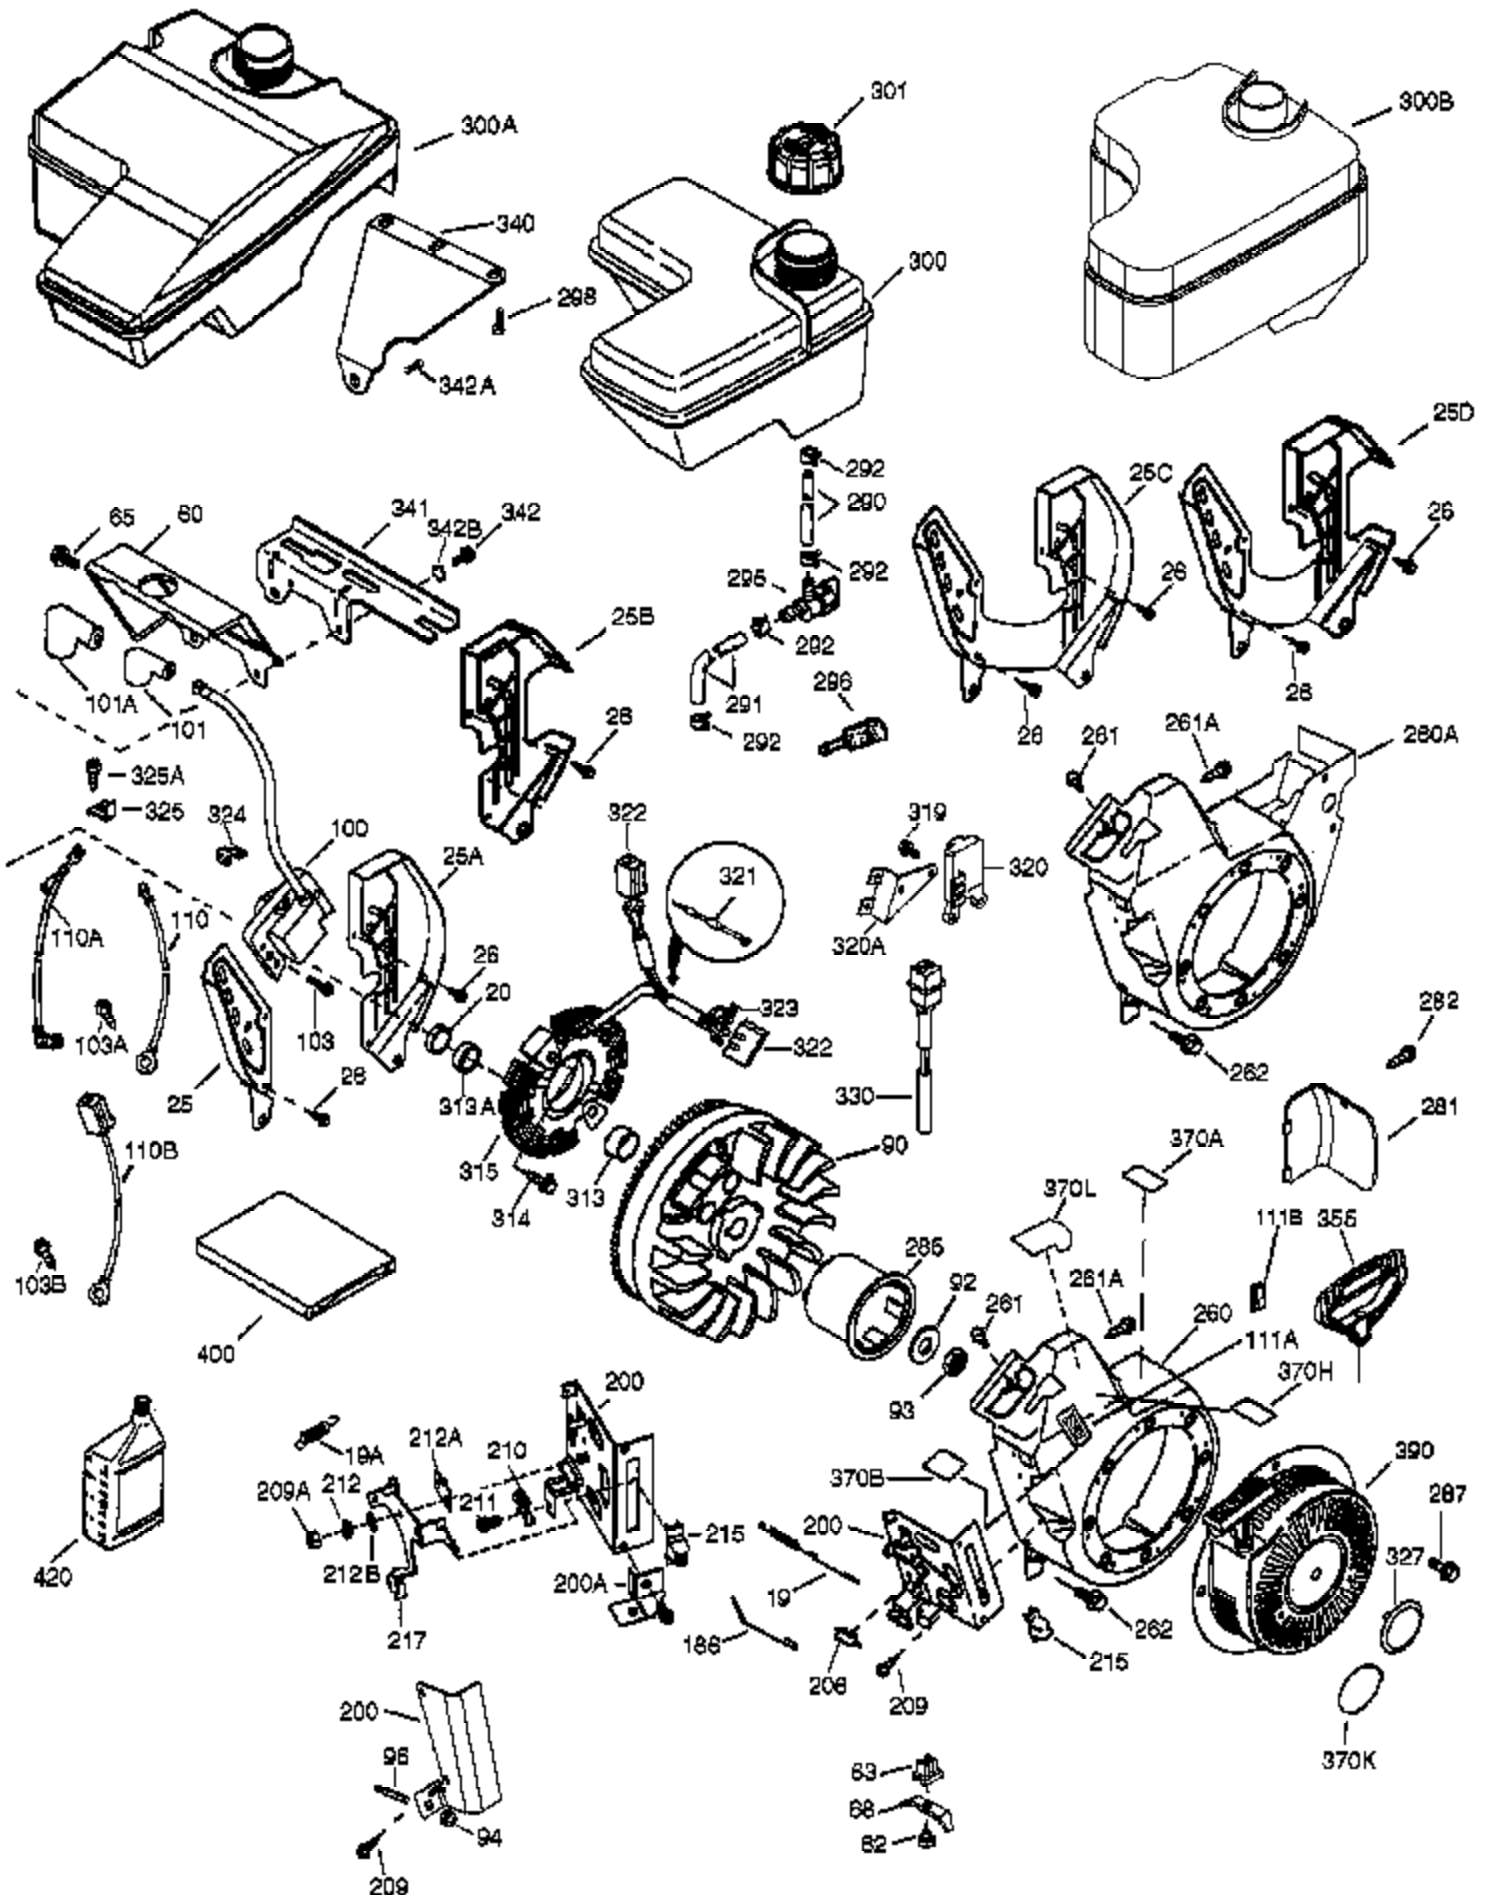

Ref #	Part Number	Qty	Description
19	37111	1	Extension Spring
20	32600	1	Oil Seal
25C	37709	1	Air Baffle (1 pc.)
26	30200	2	Screw, 10-24 x 9/16"
60	36623A	1	Blower Housing Extension
65	30200	1	Screw, 10-24 x 9/16"
90	611205	1	Flywheel
92	650815	1	Belleville Washer
93	650816	1	Flywheel Nut
100	34443B	1	Solid State Ignition
101	610118	1	Spark Plug Cover
103	651007	2	Screw, T-15, 10-24 x 15/16"
110	36054	1	Ground Wire
186	36711	1	Governor Link
200	36824A	1	Control Bracket (Incl. 206 & 209A thr u 217)
206	610973	1	Terminal
209	650821	1	Screw, 10-32 x 1/2"
215	32410	1	Control Knob
260	36864	1	Blower Housing
261A	650821	2	Screw, 10-32 x 1/2"
261	651008	1	Screw, 1/4-20 x 31/64"
262	651008	2	Screw, 1/4-20 x 31/64"
285	35985B	1	Starter Cup
287	0	4	Rivet (Can be purchased locally)
290	30705	1	Fuel Line
292	26460	2	Fuel Line Clamp
300	36863	1	Fuel Tank (Incl. 292 & 301)
301	36246	1	Fuel Cap
313	34080	1	Spacer
341	36644	1	Fuel Tank Bracket
342	651010	2	Screw, 1/4-20 x 7/8"
370A	36261	1	Lubrication Decal
370B	35703	1	Speed Control Decal
370K	36695	1	Starter Decal
390	590748	1	Rewind Starter (NOTE: This engine could have been built with 590736 starter)
400	36716A	1	* Gasket Set (Incl. items marked PK i n notes)
420	730225	1	SAE 30 4-Cycle Engine Oil (Quart)