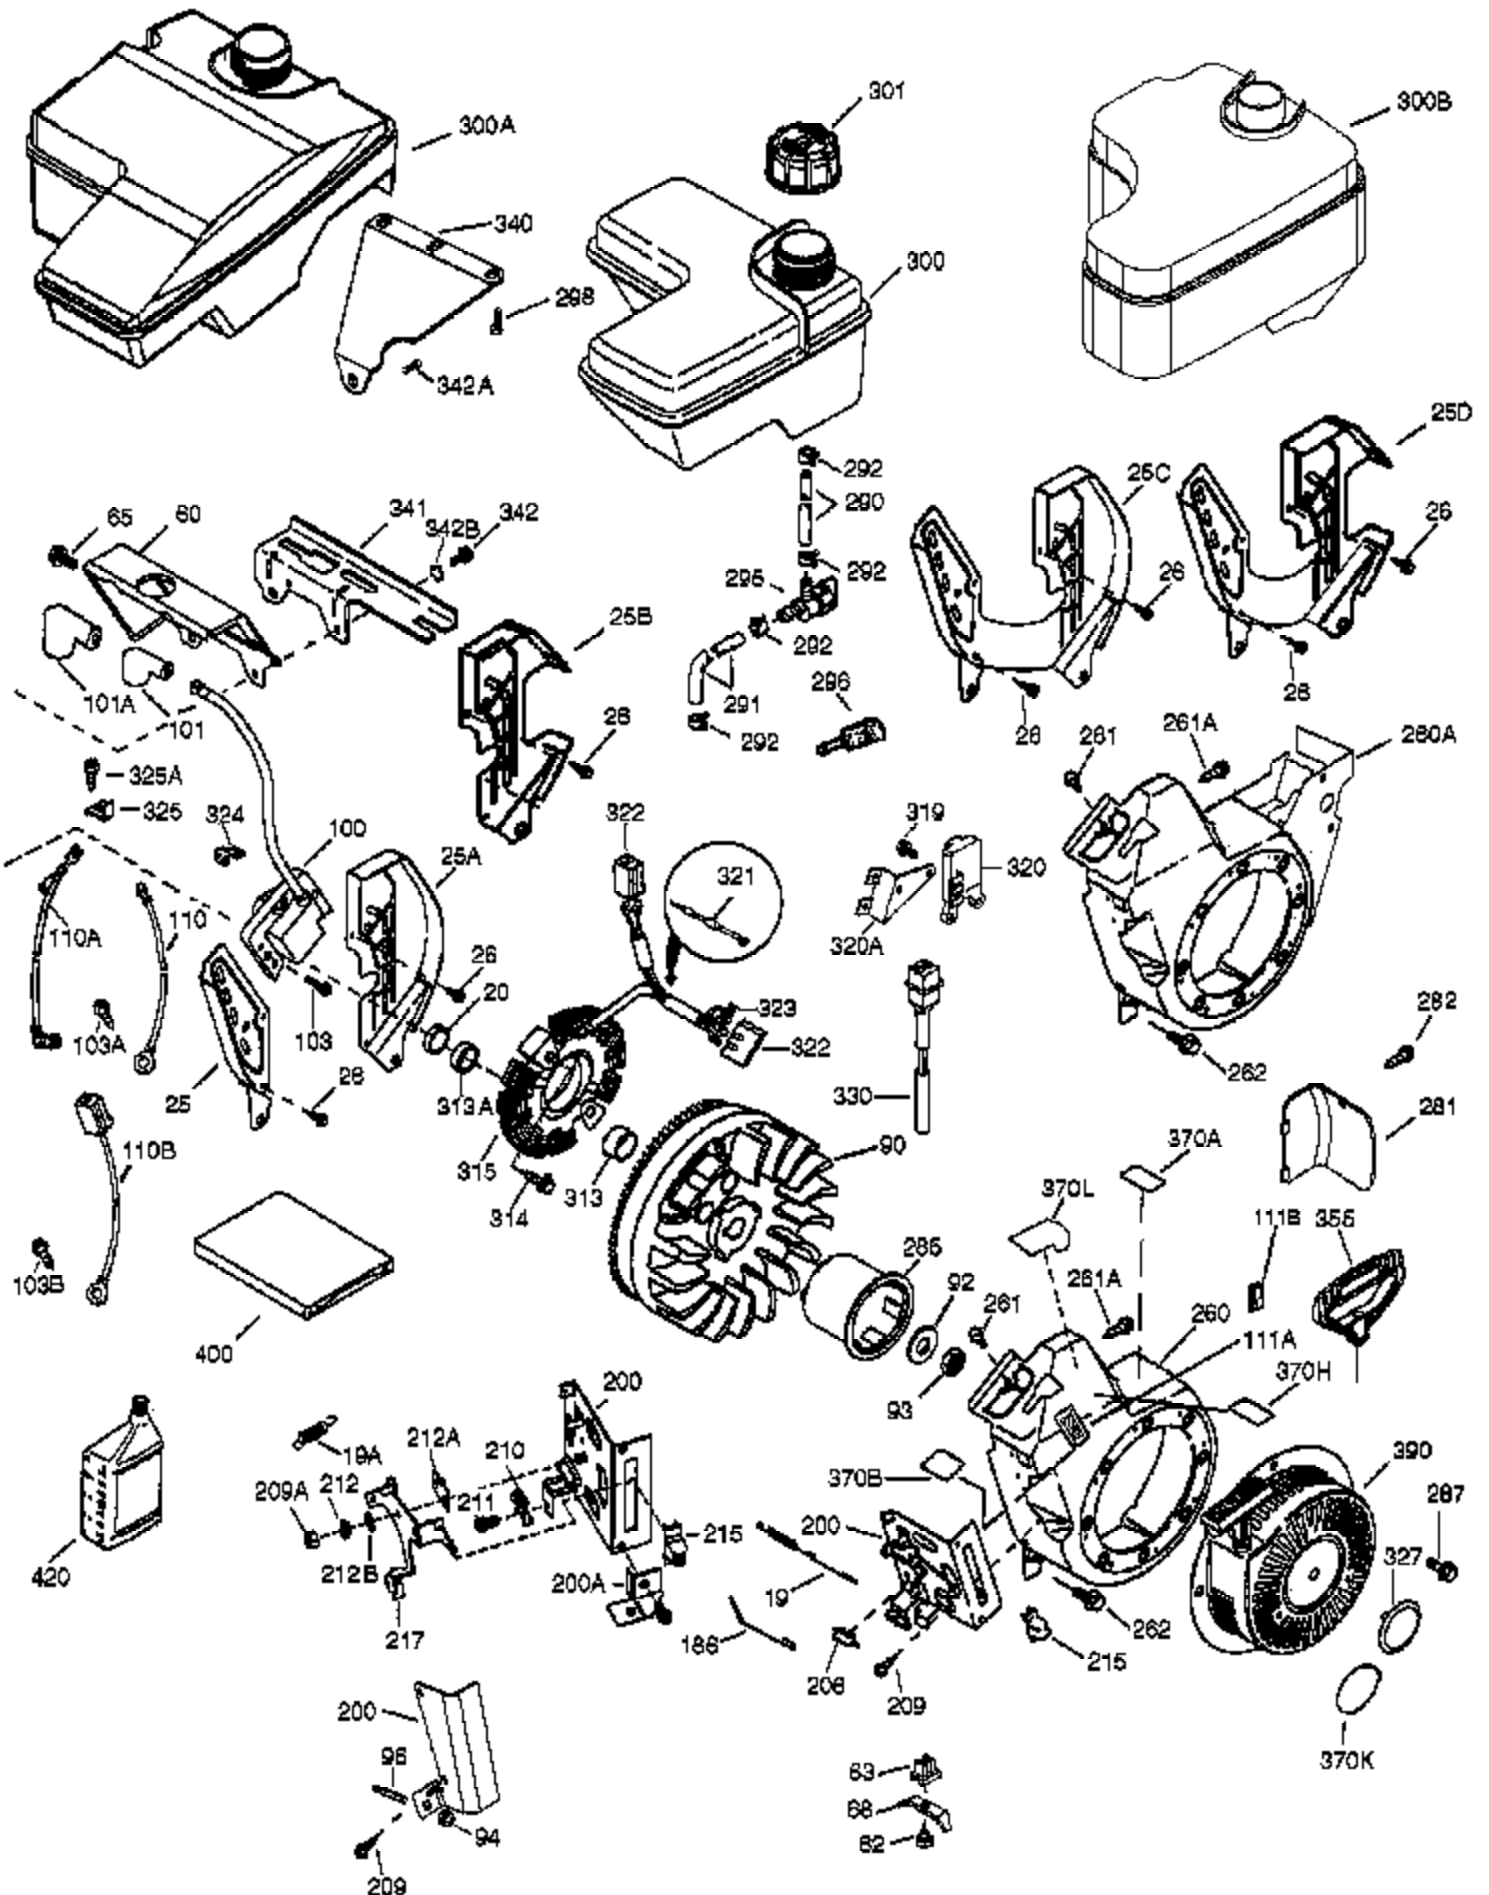

Ref #	Part Number	Qty	Description
19	37111	1	Extension Spring
20	32600	1	Oil Seal
25C	37709	1	Air Baffle (1 pc.)
26	30200	2	Screw, 10-24 x 9/16"
60	36623A	1	Blower Housing Extension
65	30200	1	Screw, 10-24 x 9/16"
90	611205	1	Flywheel
92	650815	1	Belleville Washer
93	650816	1	Flywheel Nut
100	34443B	1	Solid State Ignition
101	610118	1	Spark Plug Cover
103	651007	2	Screw, T-15, 10-24 x 15/16"
110	36054	1	Ground Wire
186	36711	1	Governor Link
200	36824A	1	Control Bracket (Incl. 206 & 215)
206	610973	1	Terminal
209	650821	1	Screw, 10-32 x 1/2"
215	32410	1	Control Knob
260	36864	1	Blower Housing
261A	650821	2	Screw, 10-32 x 1/2"
261	651008	1	Screw, 1/4-20 x 31/64"
262	651008	2	Screw, 1/4-20 x 31/64"
285	35985B	1	Starter Cup
287	0	4	Rivet (Can be purchased locally)
290	30705	1	Fuel Line
292	26460	2	Fuel Line Clamp
300	36863	1	Fuel Tank (Incl. 292 & 301)
301	36246	1	Fuel Cap
313	34080	1	Spacer
341	36644	1	Fuel Tank Bracket
342	651010	2	Screw, 1/4-20 x 7/8"
370A	36261	1	Instruction Decal
370B	35703	1	Speed Control Decal
370K	36695	1	Starter Decal
390	590748	1	Rewind Starter (NOTE: This engine could have been built with 590736 starter)
400	36716A	1	* Gasket Set (Incl. items marked PK i n notes)
420	730225	1	SAE 30 4-Cycle Engine Oil (Quart)