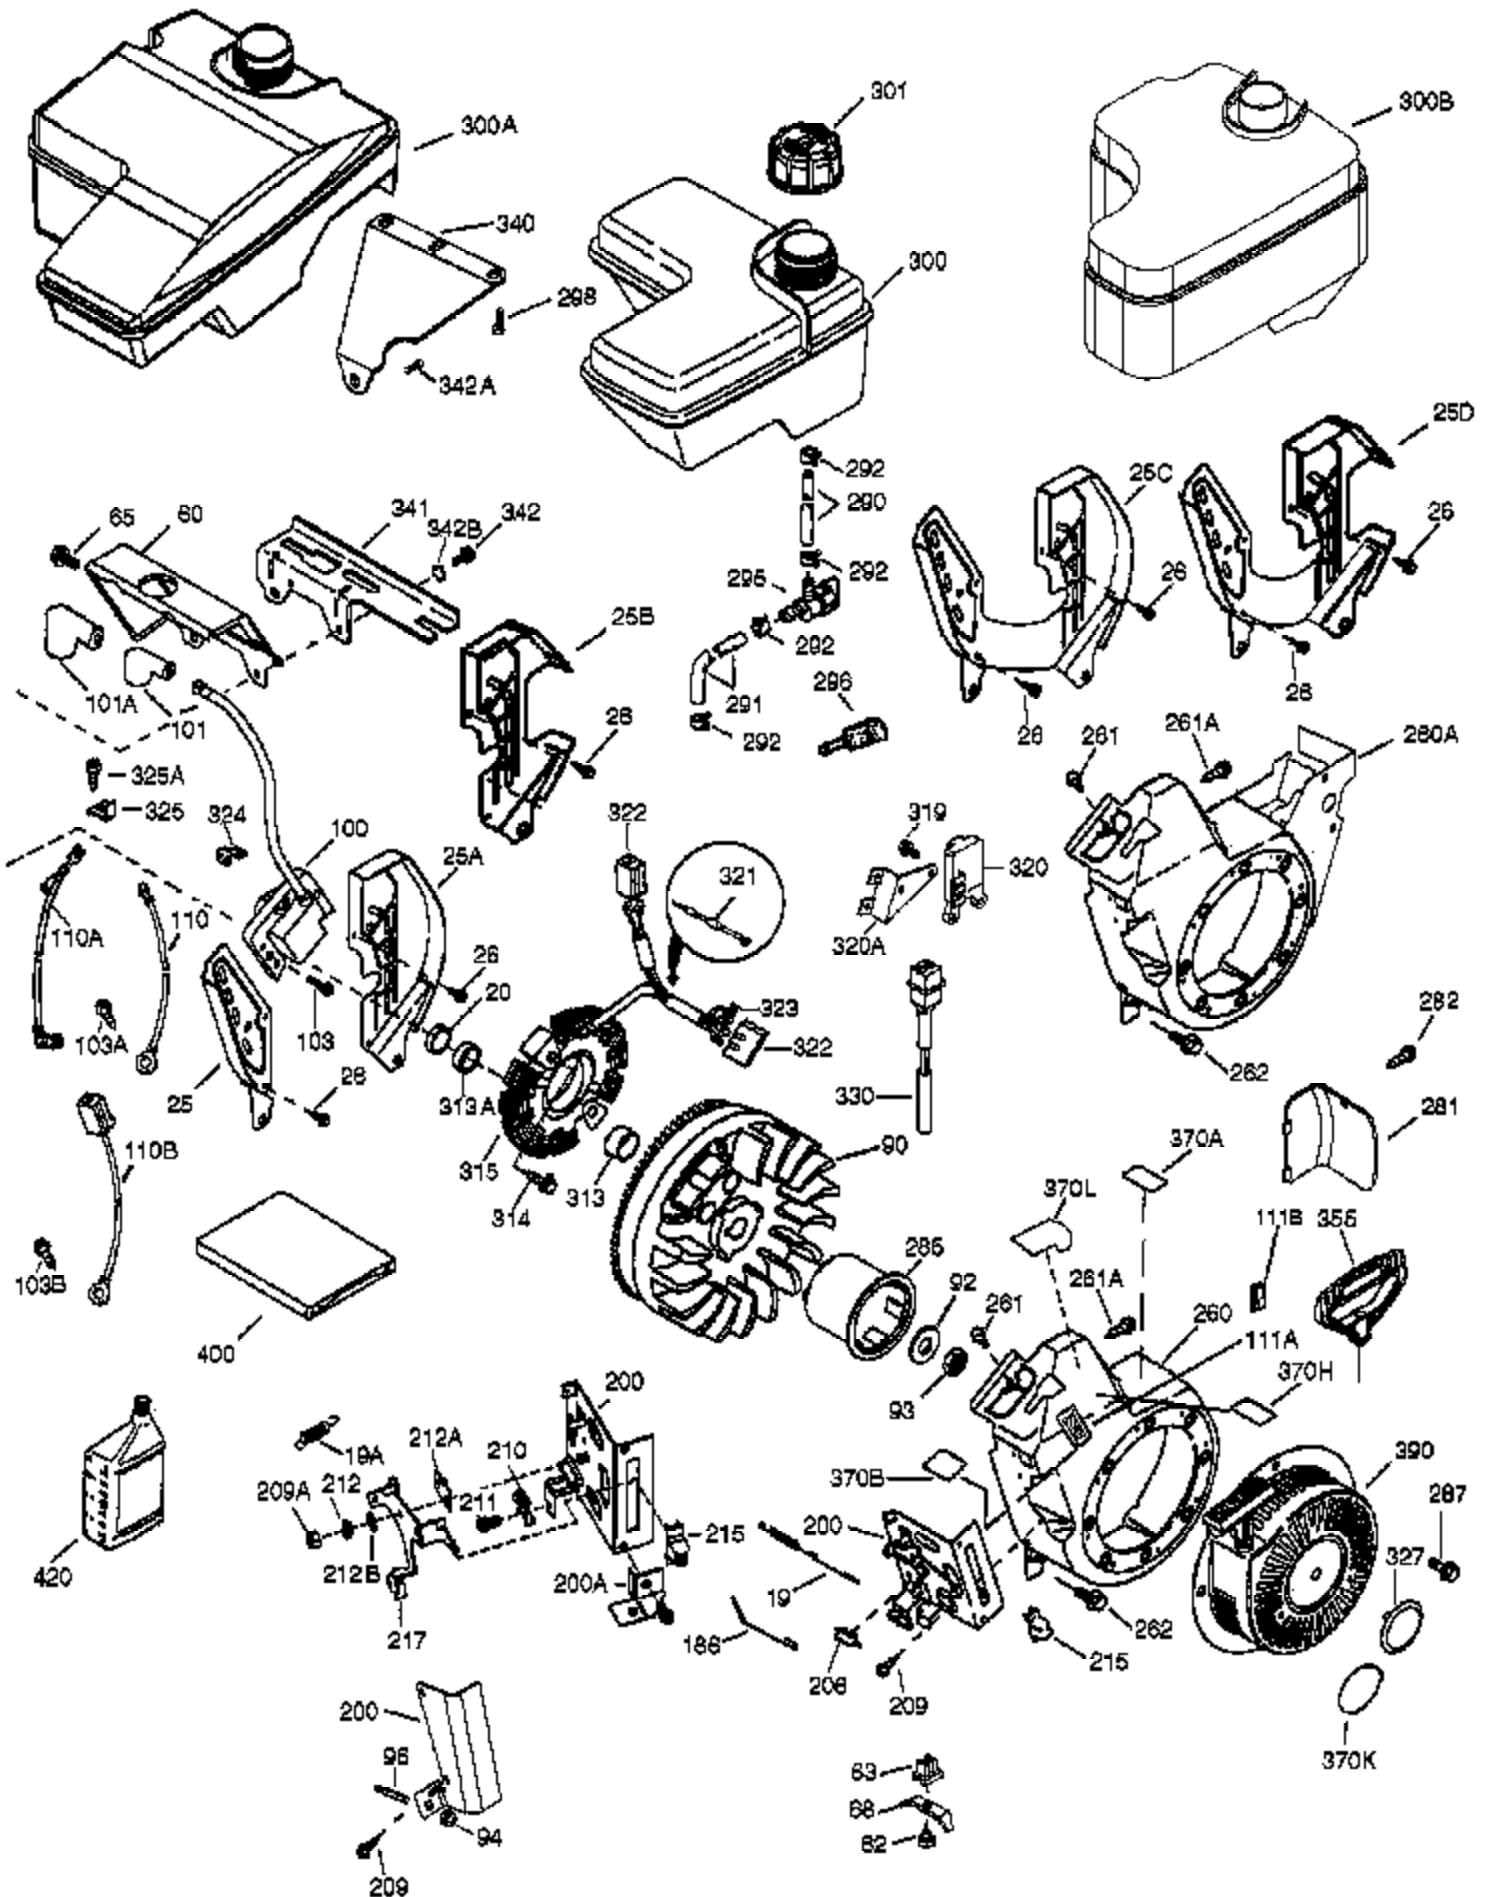

Ref #	Part Number	Qty	Description
19	37111	1	Extension Spring
20	32600	1	Oil Seal
25C	37709	1	Air Baffle (1 pc.)
26	30200	2	Screw, 10-24 x 9/16"
60	36623A	1	Blower Housing Extension
62	650760	1	Screw, 8-32 x 3/8"
63	28545	1	Grommet
65	30200	1	Screw, 10-24 x 9/16"
68	33356	1	Ground Terminal
90	611205	1	Flywheel
92	650815	1	Belleville Washer
93	650816	1	Flywheel Nut
100	34443C	1	Solid State Ignition
101	610118	1	Spark Plug Cover
103A	650767	1	Screw, 8-32 x 27/64"
103	651007	2	Screw, T-15, 10-24 x 15/16"
110A	36964	1	Ground Wire
110	36963	1	Ground Wire
111B	611224	1	Rocker Switch (On/Off)
186	36711	1	Governor Link
200A	36686	1	Boden Wire Bracket
200	36736	1	Control Bracket (Incl. 206 & 209A thr u 217)
206	610973	1	Terminal
209A	651016	1	Nut, 10-32
209	650821	1	Screw, 10-32 x 1/2"
210	27793	1	Conduit Clip
211	28942	1	Screw, 10-32 x 3/8"
212	30773A	1	Bushing
212A	36685	1	Bearing Plate
212B	651017	1	Washer
215	36638	1	Control Knob
217	36684	1	Control Lever
260	36864	1	Blower Housing
261	651008	1	Screw, 1/4-20 x 31/64"
261A	650821	2	Screw, 10-32 x 1/2"
262	651008	2	Screw, 1/4-20 x 31/64"
285	35985B	1	Starter Cup
287	651008	4	Screw, 1/4-20 x 31/64"
290	30705	1	Fuel Line
292	26460	2	Fuel Line Clamp
300	36863	1	Fuel Tank (Incl. 292 & 301)
301	35355	1	Fuel Cap
313	34080	1	Spacer
341	36644	1	Fuel Tank Bracket
342	651010	2	Screw, 1/4-20 x 7/8"
370K	36695	1	Starter Decal
370A	36261	1	Instruction Decal
390	590746	1	Rewind Starter (NOTE: This engine could have been built with 590704 starter.)
400	36716A	1	* Gasket Set (Incl. items marked PK in notes)
420	730225	1	SAE 30 4-Cycle Engine Oil (Quart)