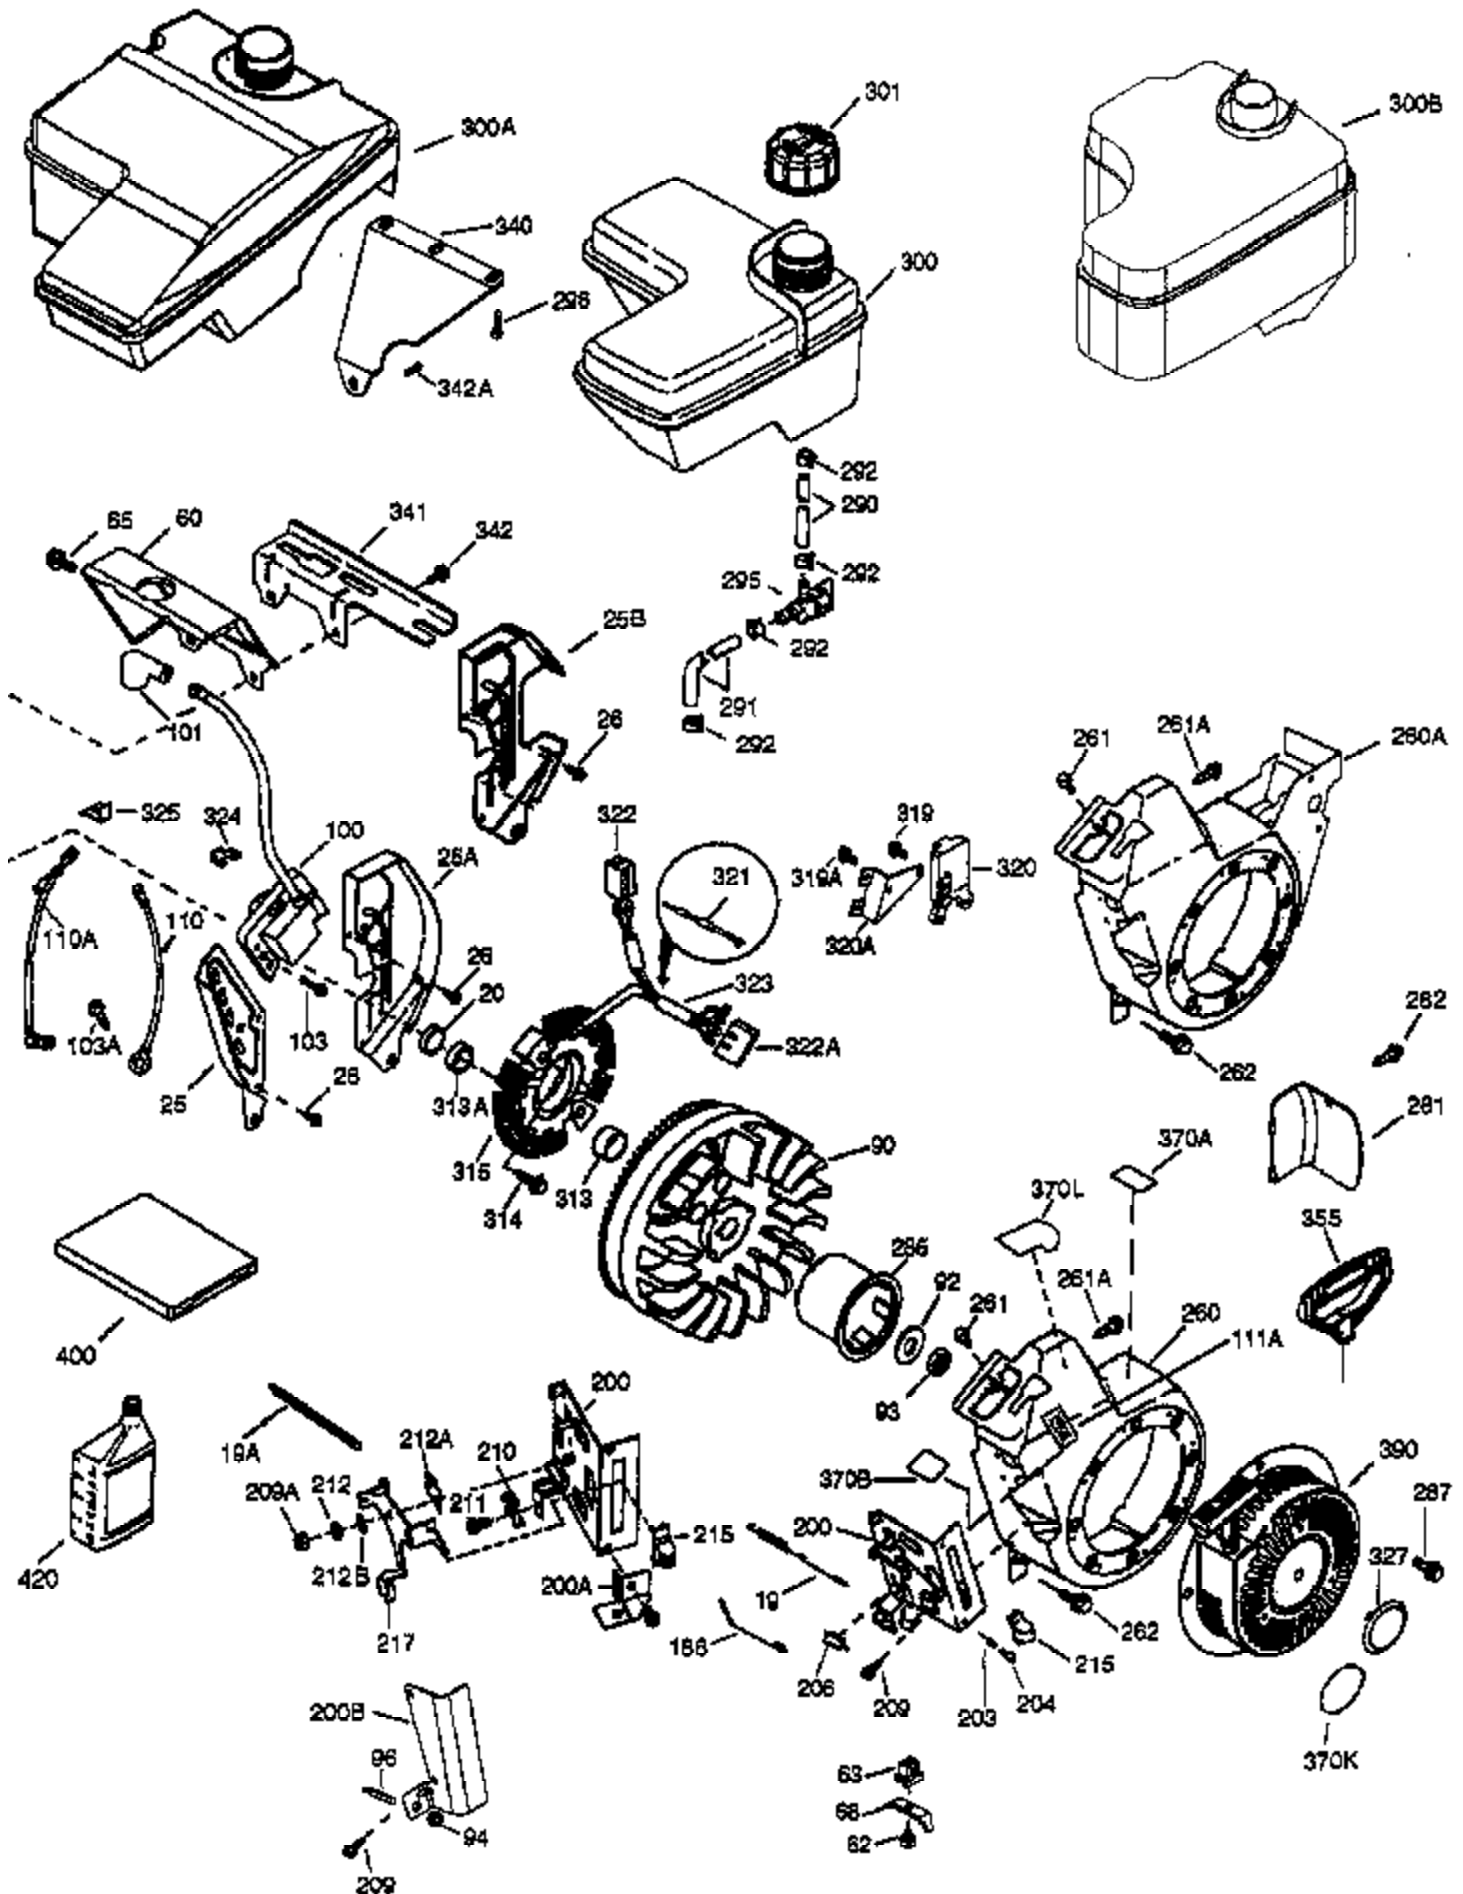

Engine Parts List #2

Ref #	Part Number	Qty	Description
19	37111	1	Extension Spring
19A	36741	1	Extension Spring
20	32600	1	Oil Seal
25	36621	1	Air Baffle (Left)
25A	36622	1	Air Baffle (Right)
26	30200	2	Screw, 10-24 x 9/16"
60	36623A	1	Blower Housing Extension
62	650760	1	Screw, 8-32 x 3/8"
63	28545	1	Grommet
65	30200	1	Screw, 10-24 x 9/16"
68	33356	1	Ground Terminal
90	611205	1	Flywheel
92	650815	1	Belleville Washer
93	650816	1	Flywheel Nut
100	34443B	1	Solid State Ignition
101	610118	1	Spark Plug Cover
103A	650767	1	Screw, 8-32 X 27/64"
103	651007	2	Screw, Torx T-15, 10-24 x 15/16"
110	36963	1	Ground Wire
110A	36964	1	Ground Wire
111A	611224	1	Rocker Switch
151A	40016A	1	Intake Valve Seal
186	36711	1	Governor Link
200	36740A	1	Control Bracket (Incl. 19A, 210 & 211)
200A	37249	1	Control Bracket
209	650821	1	Screw, 10-32 x 1/2"
210	27793	1	Conduit Clip
211	28942	1	Screw, 10-32 x 3/8"
260	36864	1	Blower Housing
261A	650821	2	Screw, 10-32 x 1/2"
261	651008	1	Screw, 1/4-20 x 31/64"
262	651008	2	Screw, 1/4-20 x 31/64"
285	35985B	1	Starter Cup
287	651008	4	Screw, 1/4-20 x 31/64"
290	30705	1	Fuel Line
292	26460	2	Fuel Line Clamp
300	36863	1	Fuel Tank (Incl. 292 & 301)
301	36754	1	Fuel Cap
312	29673	1	Oil Fill Plug Gasket
313	34080	1	Spacer
325	37471	1	Fuel Line Bracket
325A	30200	1	Screw, 10-24 X 9/16"
341	36644	1	Fuel Tank Bracket
342	651010	2	Screw, 1/4-20 x 7/8"
370K	36695	1	Starter Decal
370A	36261	1	Lubrication Decal
390	590746	1	Recoil Starter
400	36716A	1	* Gasket Set (Incl. items marked PK i n notes)
420	730225	1	SAE 30 4-Cycle Engine Oil (Quart)