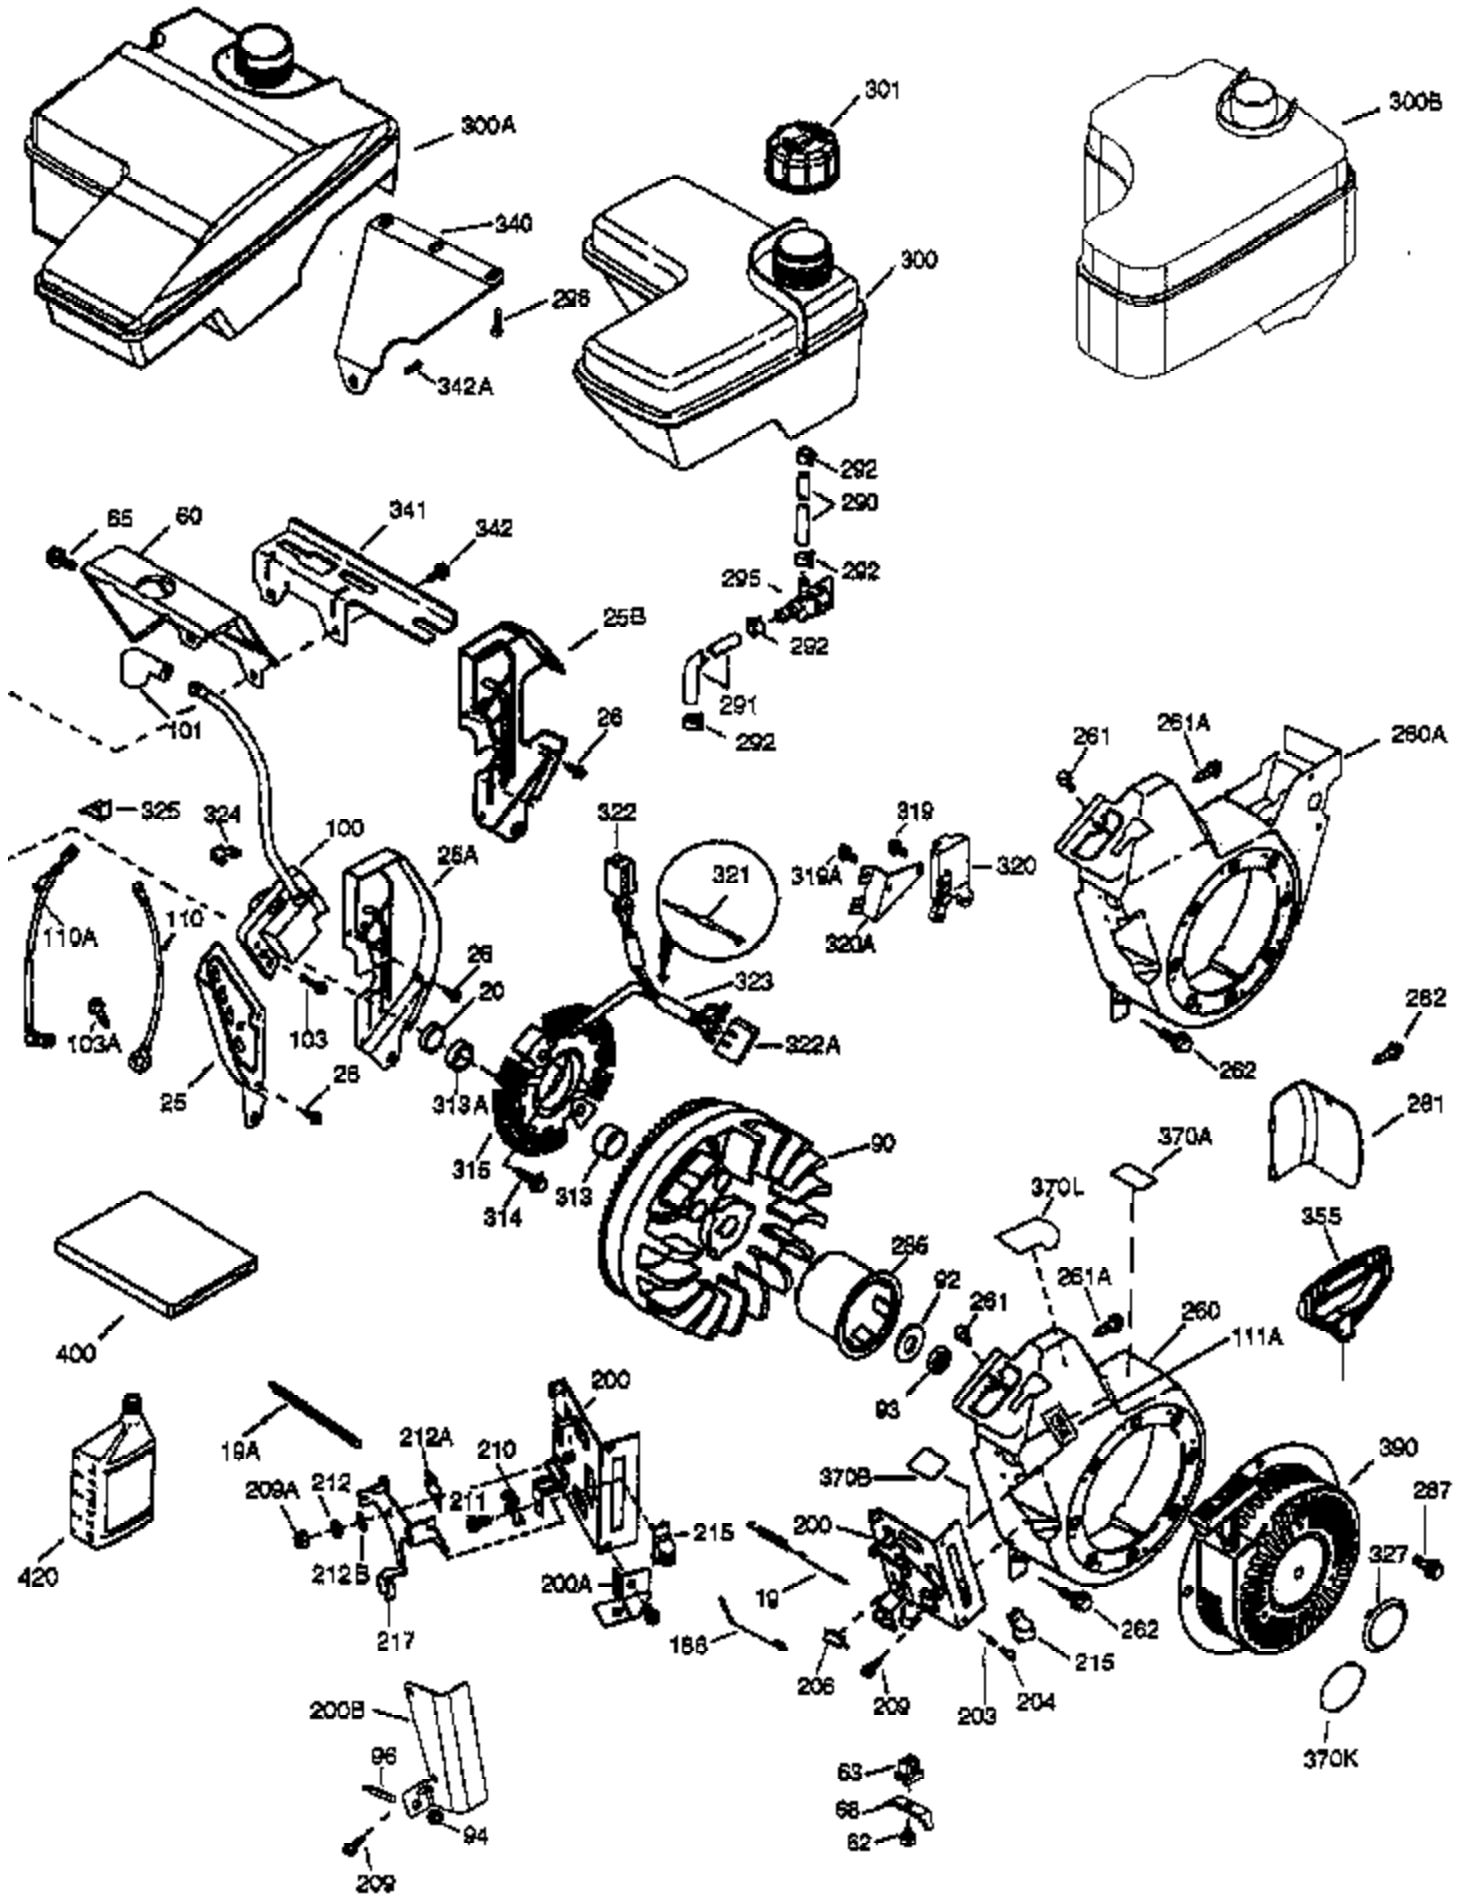

Ref #	Part Number	Qty	Description
19A	36741	1	Throttle Spring
19	36710	1	Throttle Spring
20	32600	1	Oil Seal
25A	36622	1	Air Baffle (Right)
25	36621	1	Air Baffle (Left)
26	30200	2	Screw, 10-24 x 9/16"
60	36623A	1	Blower Housing Extension
62	650760	1	Screw, 8-32 x 3/8"
63	28545	1	Grommet
65	30200	1	Screw, 10-24 x 9/16"
90	611205	1	Flywheel
92	650815	1	Belleville Washer
93	650816	1	Flywheel Nut
100	34443B	1	Solid State Ignition
101	610118	1	Spark Plug Cover
103A	650767	1	Screw, 8-32 x 27/64"
103	651007	2	Screw, Torx T-15, 10-24 x 15/16"
110A	36964	1	Ground Wire
110	36963	1	Ground Wire
111B	611224	1	Rocker On/Off Switch
186	36711	1	Governor Link
200	36740A	1	Control Bracket (Incl. 19A, 210 & 211)
200A	37249	1	Control Bracket
209	650821	1	Screw, 10-32 x 1/2"
210	27793	1	Conduit Clip
211	28942	1	Screw, 10-32 x 3/8"
260	36864	1	Blower Housing
261	651008	1	Screw, 1/4-20 x 31/64"
261A	650821	2	Screw, 10-32 x 1/2"
262	651008	2	Screw, 1/4-20 x 31/64"
285	35985B	1	Starter Cup
287	0	4	Rivet (Can be purchased locally)
290	30705	1	Fuel Line
292	26460	2	Fuel Line Clamp
300	36863	1	Fuel Tank (Incl. 292)
301	36754	1	Fuel Cap
313	34080	1	Spacer
325	29443	1	Wire Clip
341	36644	1	Fuel Tank Bracket
342	651010	2	Screw, 1/4-20 x 7/8"
370A	36261	1	Lubrication Decal
370K	36695	1	Starter Decal
390	590736	1	Rewind Starter (NOTE: This engine could have been built with 590748 starter.)
400	36716A	1	* Gasket Set (Incl. items marked PK in notes) Incl. (1) each of 26756, 27272A, 29673, 35626, 36581, 36624, 36715
420	730225A	1	SAE 30 4-Cycle Engine Oil (Quart)