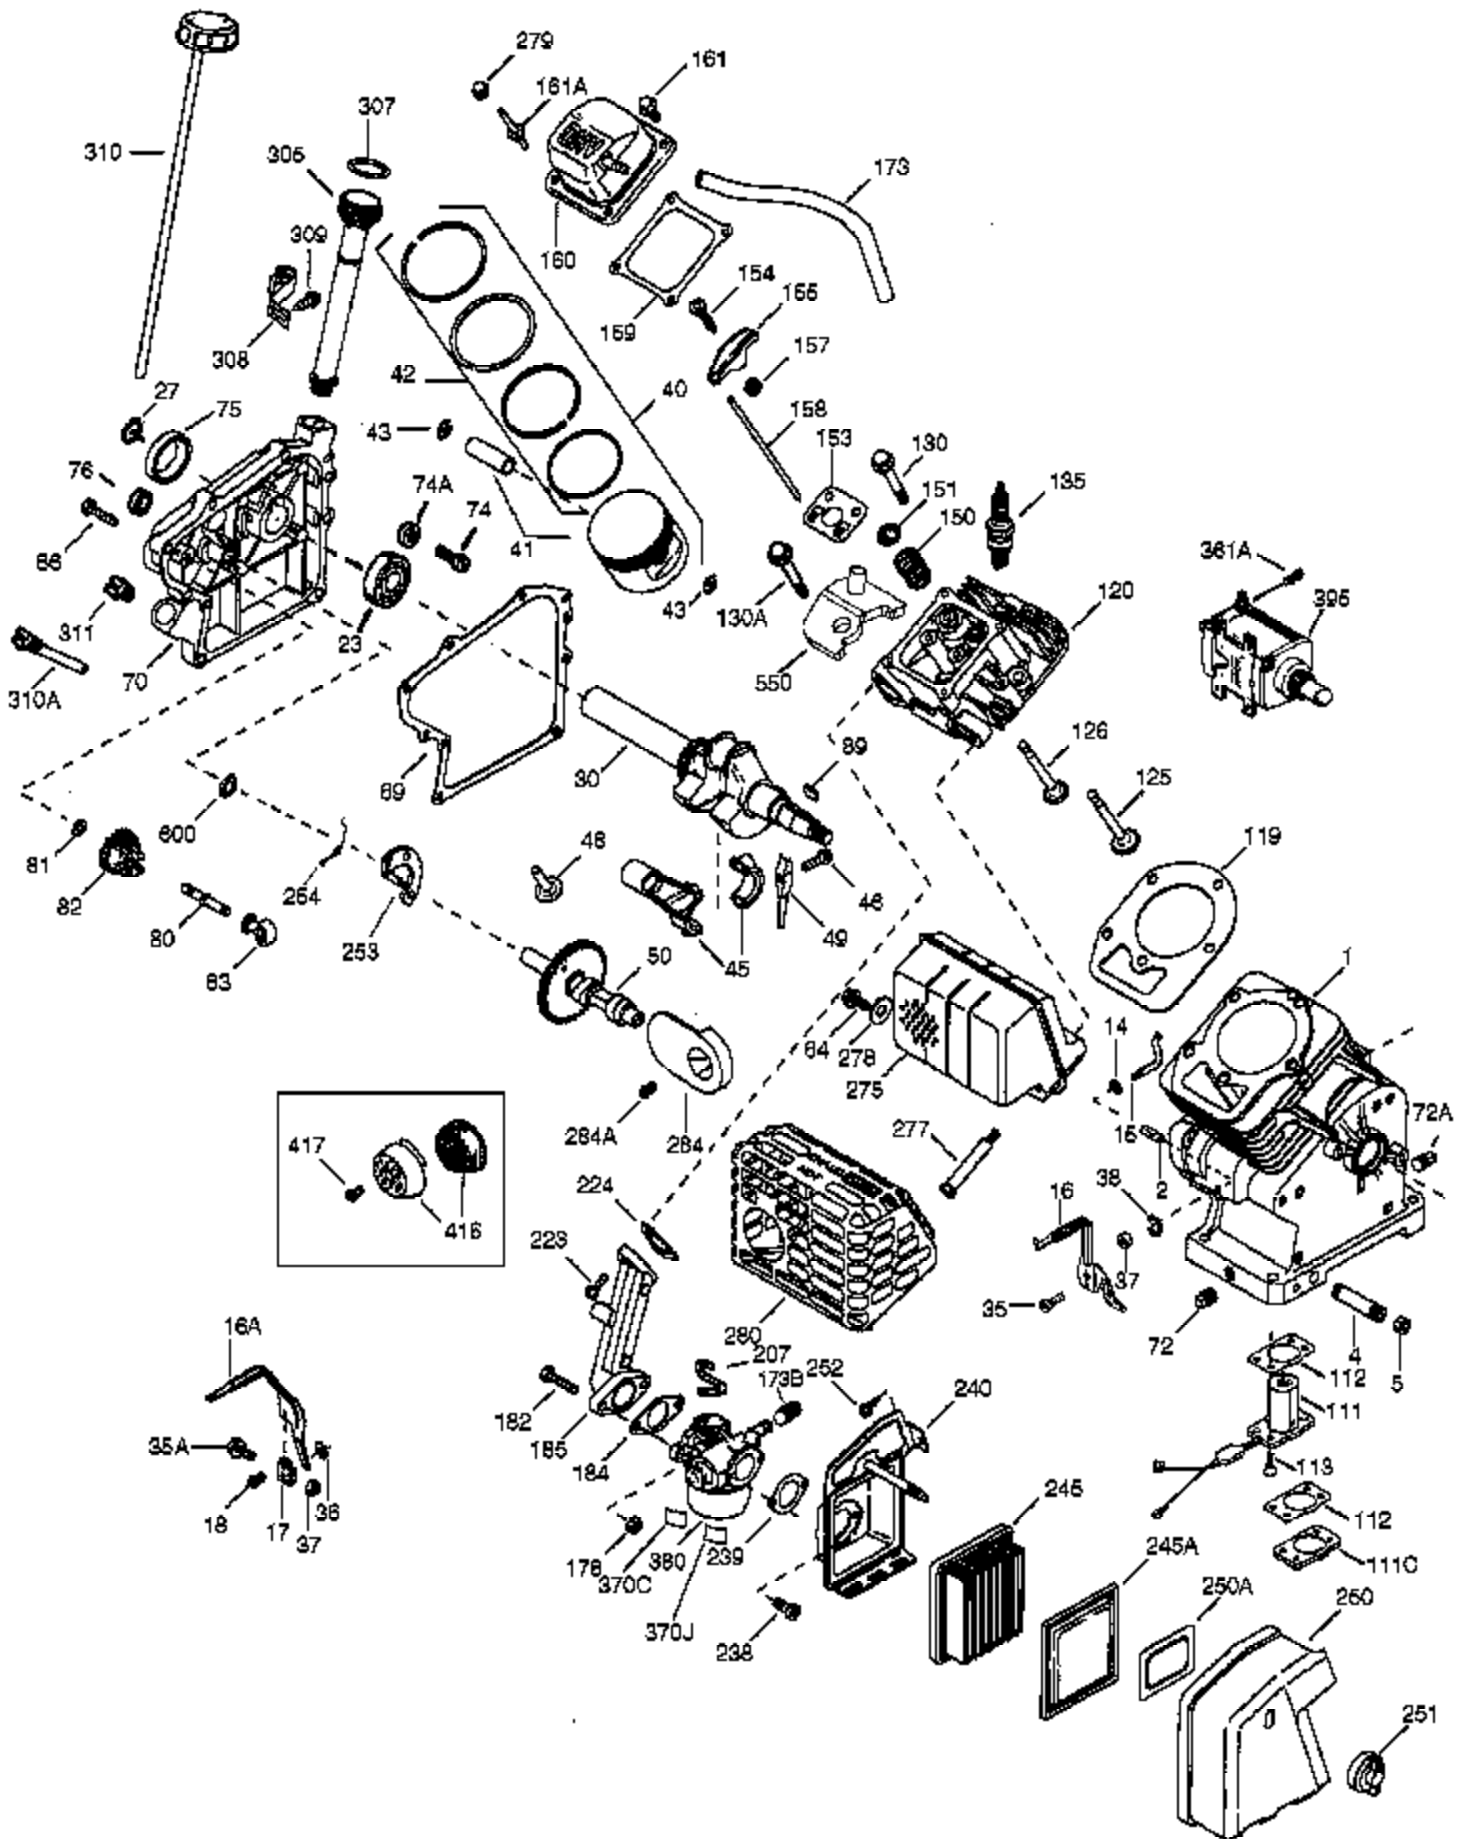

Engine Parts List #2

Ref #	Part Number	Qty	Description
	1 37107A	1	Cylinder (Incl. 2, 20 & 72)
	2 26727	2	Dowel Pin
	14 651052	1	Washer
	15 37108	1	Governor Rod
	16 37110	1	Governor Lever
	30 35133	1	Crankshaft
	35 651053	1	Screw, 10-32 x 63/64"
	37 29216	1	Lock Nut
	38 37109	1	Retaining Ring
	40 35544A	1	Piston, Pin & Ring Set (Std.)
	40 35545A	1	Piston, Pin & Ring Set (.010" OS)
	40 35546	1	Piston, Pin & Ring Set (.020" OS)
	41 35541	1	Piston & Pin Ass'y (Std.) (Incl. 43)
	41 35542	1	Piston & Pin Ass'y (.010" OS) (Incl. 43)
	41 35543	1	Piston & Pin Ass'y (.020" OS) (Incl. 43)
	42 35547A	1	Ring Set (Std.)
	42 35548A	1	Ring Set (.010" OS)
	42 35549	1	Ring Set (.020" OS)
	43 20381	2	Piston Pin Retaining Ring
	45 32875A	1	Connecting Rod Ass'y (Incl. 46 & 49)
	46 32610A	2	Connecting Rod Bolt
	48 35616	2	Valve Lifter
	49 36611	1	Oil Dipper
	50 37040	1	Camshaft (Incl. 253 & 254)
	64 651015	1	Screw, 1/4-20 x 1-1/8"
	69 36624	1	* Cylinder Cover Gasket
	70 36625	1	Cylinder Cover (Incl. 75 thru 83)
	72 27642	1	Oil Drain Plug
	75 27897	1	Oil Seal
	80 30574A	1	Governor Shaft
	81 30590A	1	Washer
	82 30591	1	Governor Gear Ass'y (Incl. 81)
	83 36057	1	Governor Spool
	86 650488	8	Screw, 1/4-20 x 1-1/4"
	89 610961	1	Flywheel Key
	111B 611224	1	Rocker Switch
	119 36738	1	* Cylinder Head Gasket
	120 36739	1	Cylinder Head
	125 36471	1	Exhaust Valve (Std.) (Incl. 151)
	125 36472	1	Exhaust Valve (1/32" OS) (Incl. 151)
	126 37711	1	Intake Valve (Std.) (Incl. 151)
	126 29315C	1	Intake Valve (1/32" OS) (Incl. 151)
	130A 650999	1	Screw, 5/16-18 x 2-41/64"
	130 650912	4	Screw, 5/16-18 x 1-1/2"
	135 34645	1	Resistor Spark Plug (RN4C)
	150 37039	2	Valve Spring
	151 31673	2	Valve Spring Cap
	153 36649	1	Push Rod Guide
	154 650913	2	Rocker Arm Stud
	155 35624A	2	Rocker Arm
	157 650914	2	Nut, 1/4-28
	158 36629	2	Push Rod
	159 35626	1	* Rocker Arm Cover Gasket
	160 36630A	1	Rocker Arm Cover
	161A 651012	2	Stud
	161 651008	2	Screw, 1/4-20 x 31/64"
	173 36675A	1	Breather Tube
	178 650852	2	Nut, 1/4-20