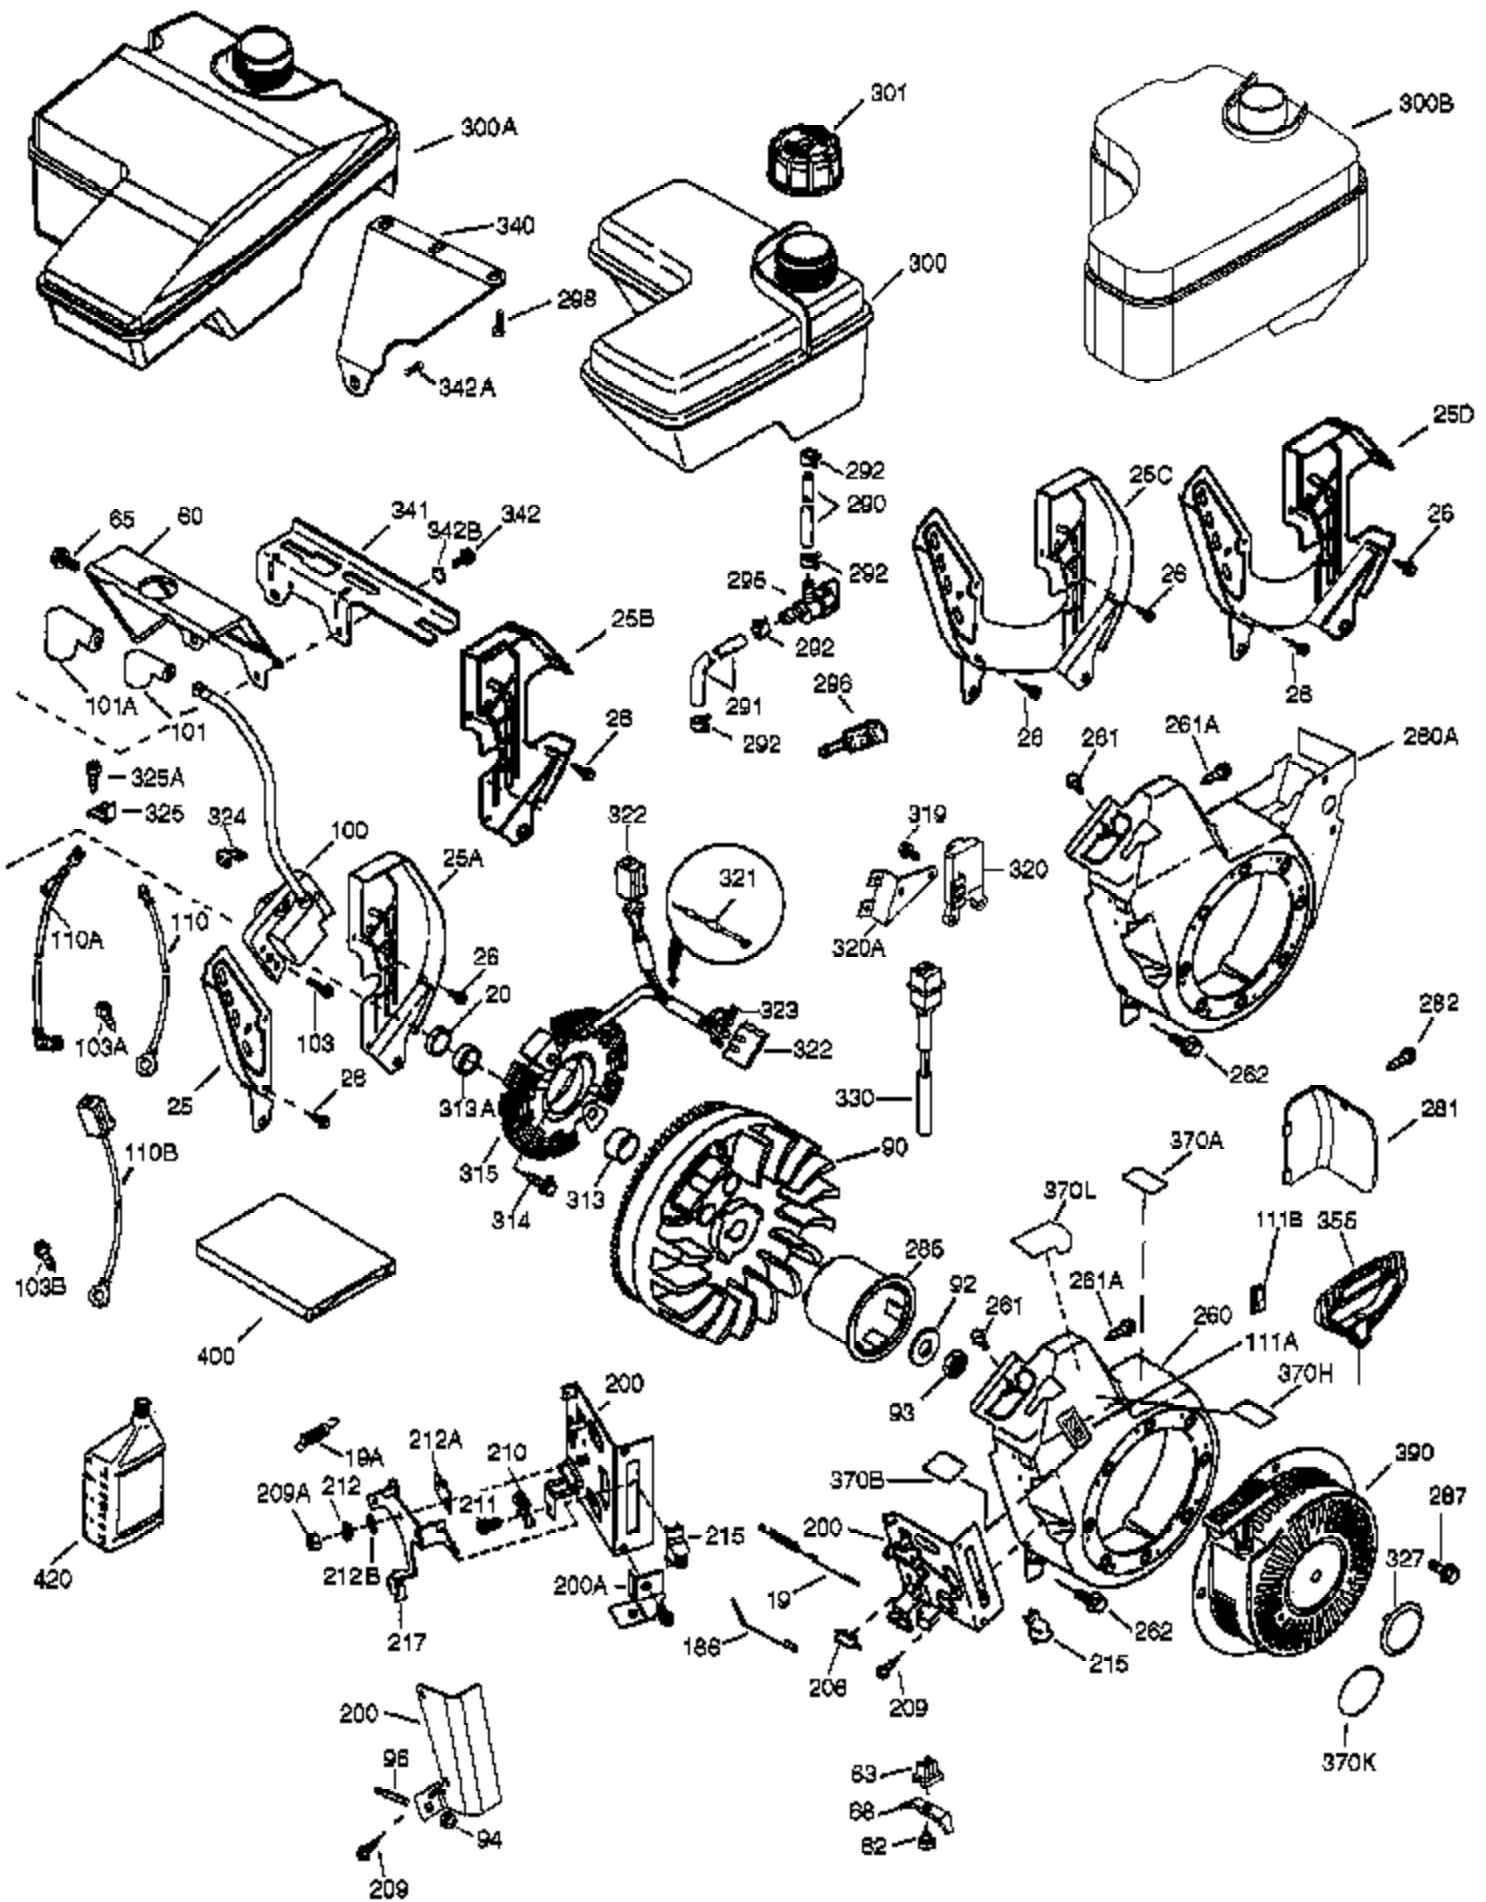

Ref #	Part Number	Qty	Description
19	37111	1	Extension Spring
19A	36741	1	Extension Spring
20	32600	1	Oil Seal
25A	36622	1	Air Baffle (Right)
25	36621	1	Air Baffle (Left)
26	30200	2	Screw, 10-24 x 9/16"
60	36623A	1	Blower Housing Extension
62	650760	1	Screw, 8-32 x 3/8"
63	28545	1	Grommet
65	30200	1	Screw, 10-24 x 9/16"
90	611205	1	Flywheel
92	650815	1	Belleville Washer
93	650816	1	Flywheel Nut
100	34443B	1	Solid State Ignition
101	610118	1	Spark Plug Cover
103	651007	2	Screw, Torx T-15, 10-24 x 15/16"
103A	650767	1	Screw, 8-32 x 27/64"
110A	36964	1	Ground Wire
110	36963	1	Ground Wire
111B	611224	1	Rocker Switch
186	36711	1	Governor Link
200A	37249	1	Control Bracket
200	36740A	1	Control Bracket (Incl. 19A, 210 & 211)
209	650821	1	Screw, 10-32 x 1/2"
210	27793	1	Conduit Clip
211	28942	1	Screw, 10-32 x 3/8"
260	36864	1	Blower Housing
261A	650821	2	Screw, 10-32 x 1/2"
261	651008	1	Screw, 1/4-20 x 31/64"
262	651008	2	Screw, 1/4-20 x 31/64"
285	35985B	1	Starter Cup
287	0	4	Rivet (Can be purchased locally)
290	30705	1	Fuel Line
292	26460	2	Fuel Line Clamp
300	36863	1	Fuel Tank (Incl. 290 & 301)
301	36754	1	Fuel Cap
313	34080	1	Spacer
325	29443	1	Wire Clip
341	36644	1	Fuel Tank Bracket
342	651010	2	Screw, 1/4-20 x 7/8"
370K	36695	1	Starter Decal
370A	36261	1	Lubrication Decal
390	590736	1	Rewind Starter (NOTE: This engine could have been built with 590748 starter.)
400	36716A	1	* Gasket Set (Incl. items marked PK in notes) Incl. (1) each of 26756, 27272A, 29673, 35626, 36581, 36624, 36715
420	730225A	1	SAE 30 4-Cycle Engine Oil (Quart)