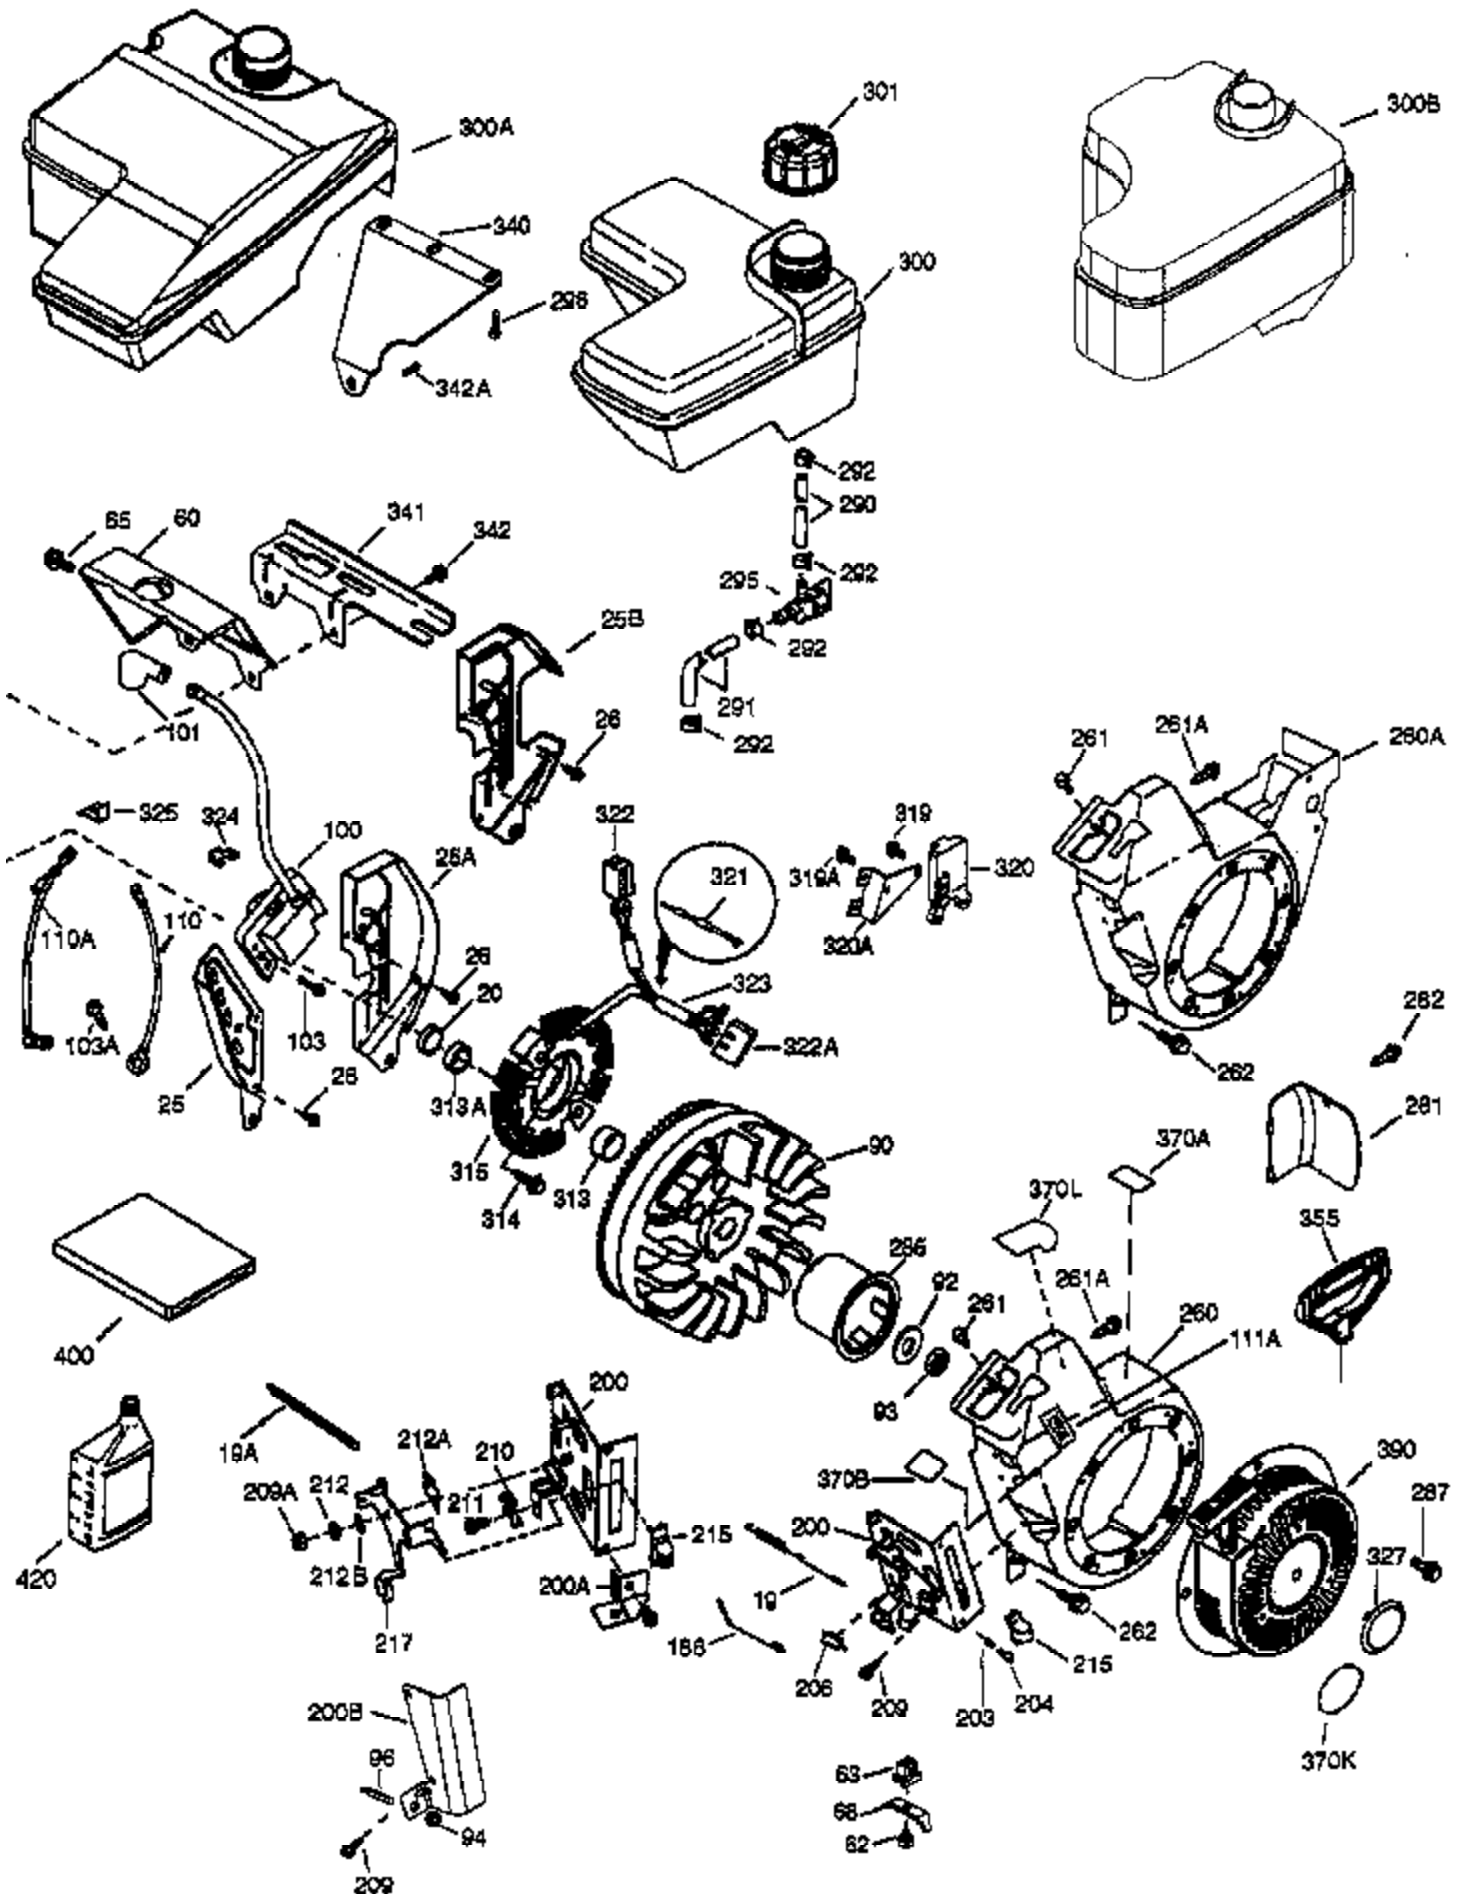

Ref #	Part Number	Qty	Description
19	37111	1	Extension Spring
20	32600	1	Oil Seal
25A	36622	1	Air Baffle (Right)
25	36621	1	Air Baffle (Left)
26	30200	2	Screw, 10-24 x 9/16"
60	36623A	1	Blower Housing Extension
65	30200	1	Screw, 10-24 x 9/16"
90	611205	1	Flywheel
92	650815	1	Belleville Washer
93	650816	1	Flywheel Nut
100	34443B	1	Solid State Ignition
101	610118	1	Spark Plug Cover
103	651007	2	Screw, Torx T-15, 10-24 x 15/16"
110	36054	1	Ground Wire
186	36711	1	Governor Link
200	36824A	1	Control Bracket (Incl. 206 & 215)
206	610973	1	Terminal
209	650821	1	Screw, 10-32 x 1/2"
215	32410	1	Control Knob
260	36864	1	Blower Housing
261A	650821	2	Screw, 10-32 x 1/2"
261	651008	1	Screw, 1/4-20 x 31/64"
262	651008	2	Screw, 1/4-20 x 31/64"
285	35985B	1	Starter Cup
287	0	4	Rivet (Can be purchased locally)
290	30705	1	Fuel Line
292	26460	2	Fuel Line Clamp
300	37048	1	Fuel Tank (Incl. 292 & 301)
301	36246	1	Fuel Cap
313	34080	1	Spacer
325	29443	1	Wire Clip
341	36644	1	Fuel Tank Bracket
342	651010	2	Screw, 1/4-20 x 7/8"
370K	36695	1	Starter Decal
370B	35703	1	Speed Control Decal
370A	36261	1	Identification Decal
390	590736	1	Rewind Starter (NOTE: This engine could have been built with 590748 starter.)
400	36716A	1	* Gasket Set (Incl. items marked PK in notes) Incl. (1) each of 26756, 27272A, 29673, 35626, 36581, 36624, 36715
420	730225	1	SAE 30 4-Cycle Engine Oil (Quart)