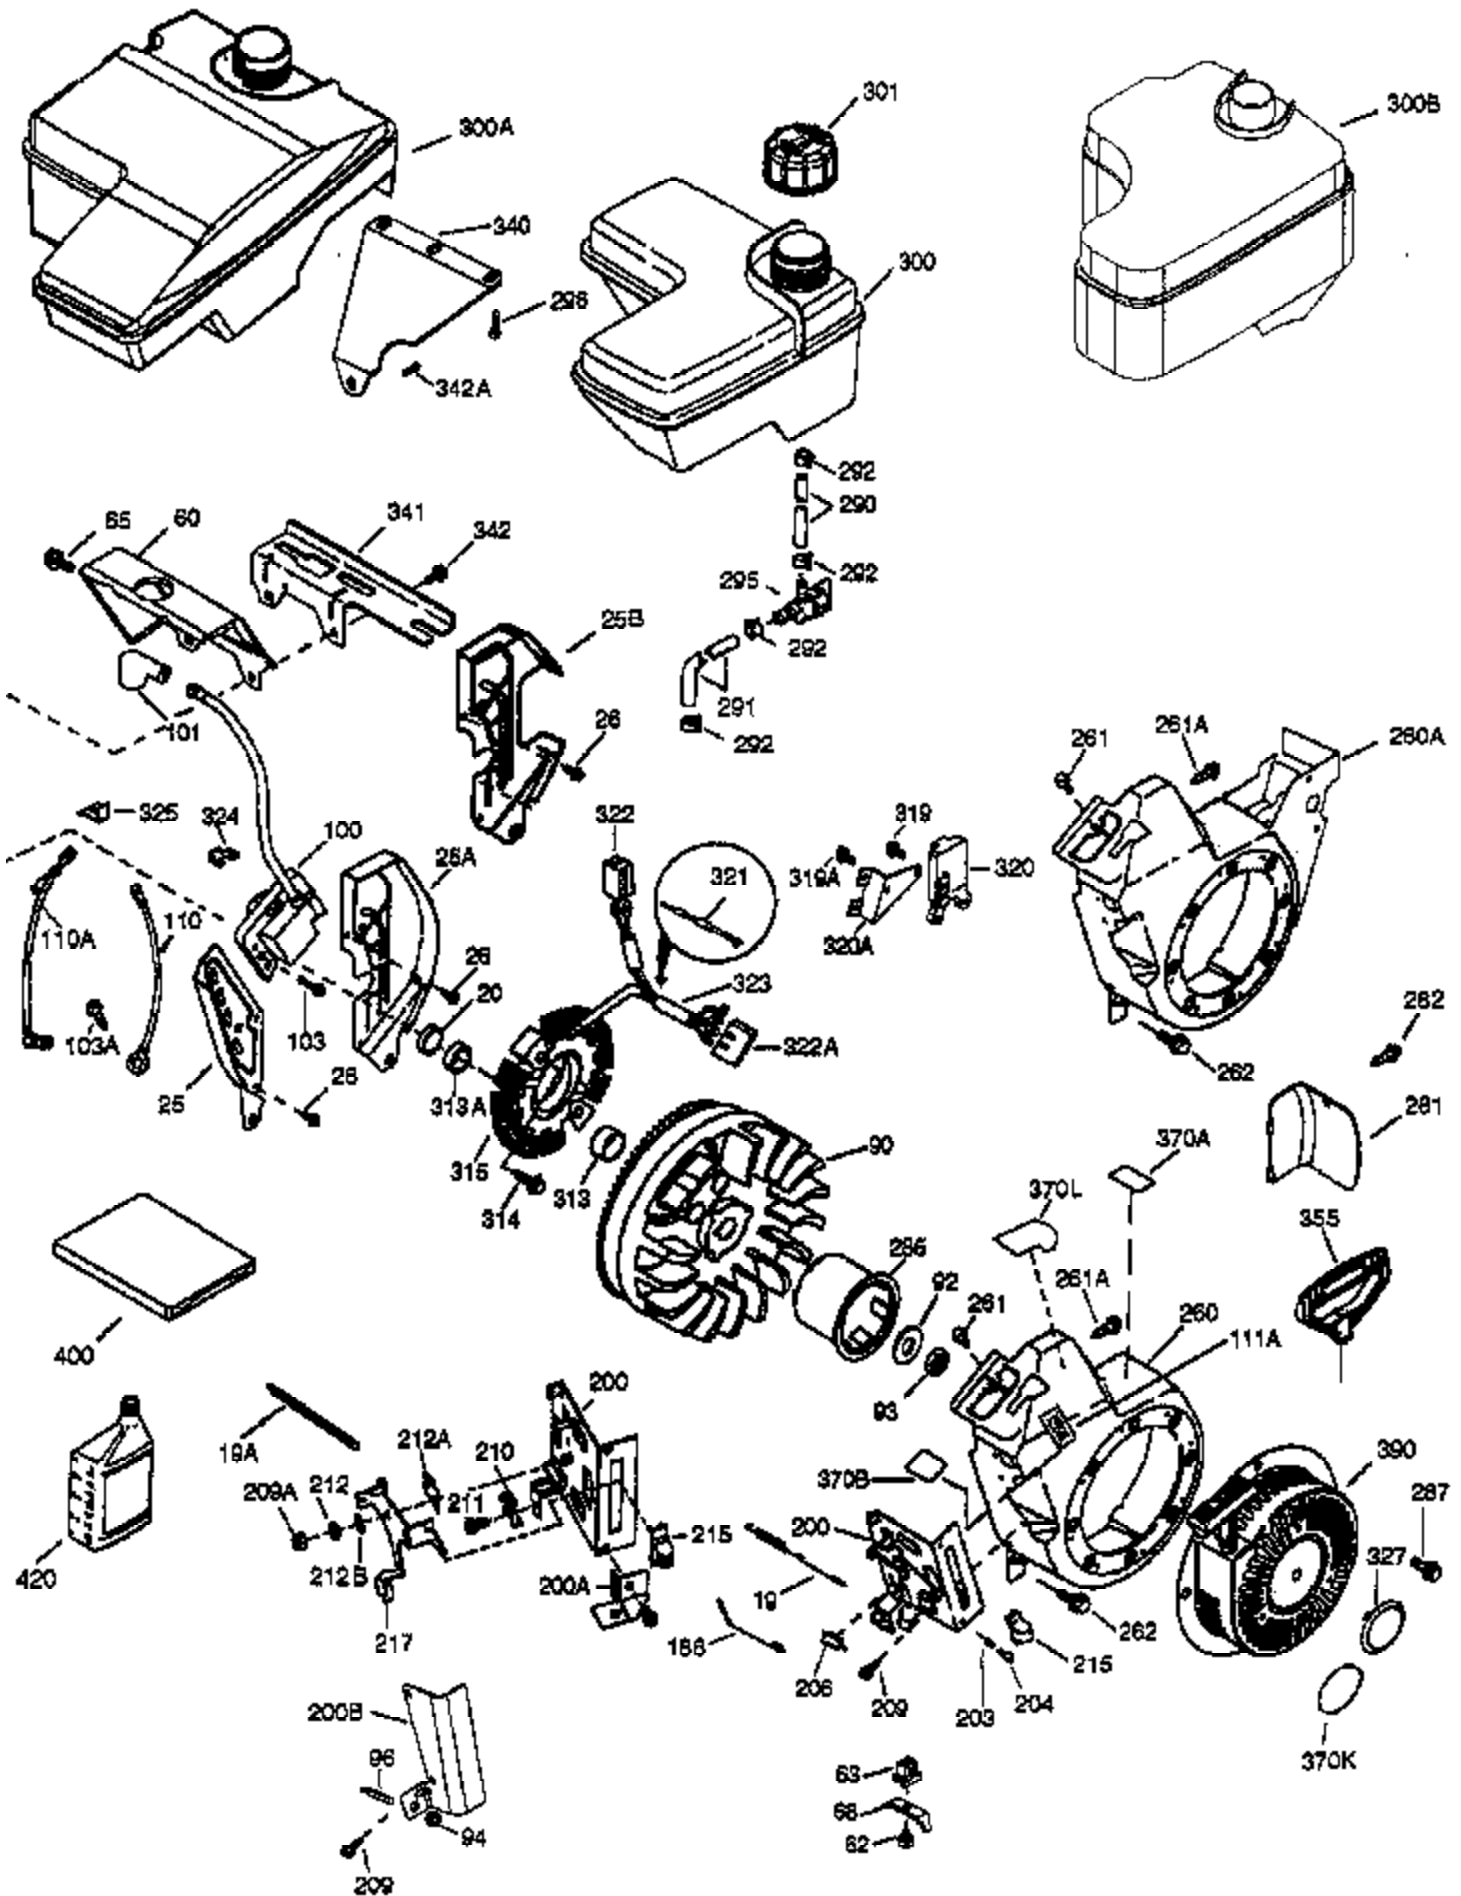

Ref #	Part Number	Qty	Description
19	37111	1	Extension Spring
20	32600	1	Oil Seal
25A	36622	1	Air Baffle (Right)
25	36621	1	Air Baffle (Left)
26	30200	2	Screw, 10-24 x 9/16"
60	36623A	1	Blower Housing Extension
62	650760	1	Screw, 8-32 x 3/8"
63	28545	1	Grommet
65	30200	1	Screw, 10-24 x 9/16"
68	33356	1	Ground Terminal
90	611205	1	Flywheel
92	650815	1	Belleville Washer
93	650816	1	Flywheel Nut
100	34443B	1	Solid State Ignition
101	610118	1	Spark Plug Cover
103	651007	2	Screw, Torx T-15, 10-24 x 15/16"
110	36679A	1	Ground Wire
186	36711	1	Governor Link
200	36736	1	Control Bracket (Incl. 206, 210 & 211)
206	610973	1	Terminal
209	650821	1	Screw, 10-32 x 1/2"
210	27793	1	Conduit Clip
211	28942	1	Screw, 10-32 x 3/8"
260	36864	1	Blower Housing
261A	650821	2	Screw, 10-32 x 1/2"
261	651008	1	Screw, 1/4-20 x 31/64"
262	651008	2	Screw, 1/4-20 x 31/64"
285	35985B	1	Starter Cup
287	651008	4	Screw, 1/4-20 x 31/64"
290	30705	1	Fuel Line
292	26460	2	Fuel Line Clamp
300	36863	1	Fuel Tank (Incl. 292 & 301)
301	36246	1	Fuel Cap
313	34080	1	Spacer
325	29443	1	Wire Clip
341	36644	1	Fuel Tank Bracket
342	651010	2	Screw, 1/4-20 x 7/8"
370K	36695	1	Starter Decal
370A	36261	1	Identification Decal
390	590746	1	Rewind Starter (NOTE: This engine could have been built with 590704 starter.)
400	36716A	1	* Gasket Set (Incl. items marked PK in notes) Incl. (1) each of 26756, 27272A, 29673, 35626, 36581, 36624, 36715
420	730225	1	SAE 30 4-Cycle Engine Oil (Quart)