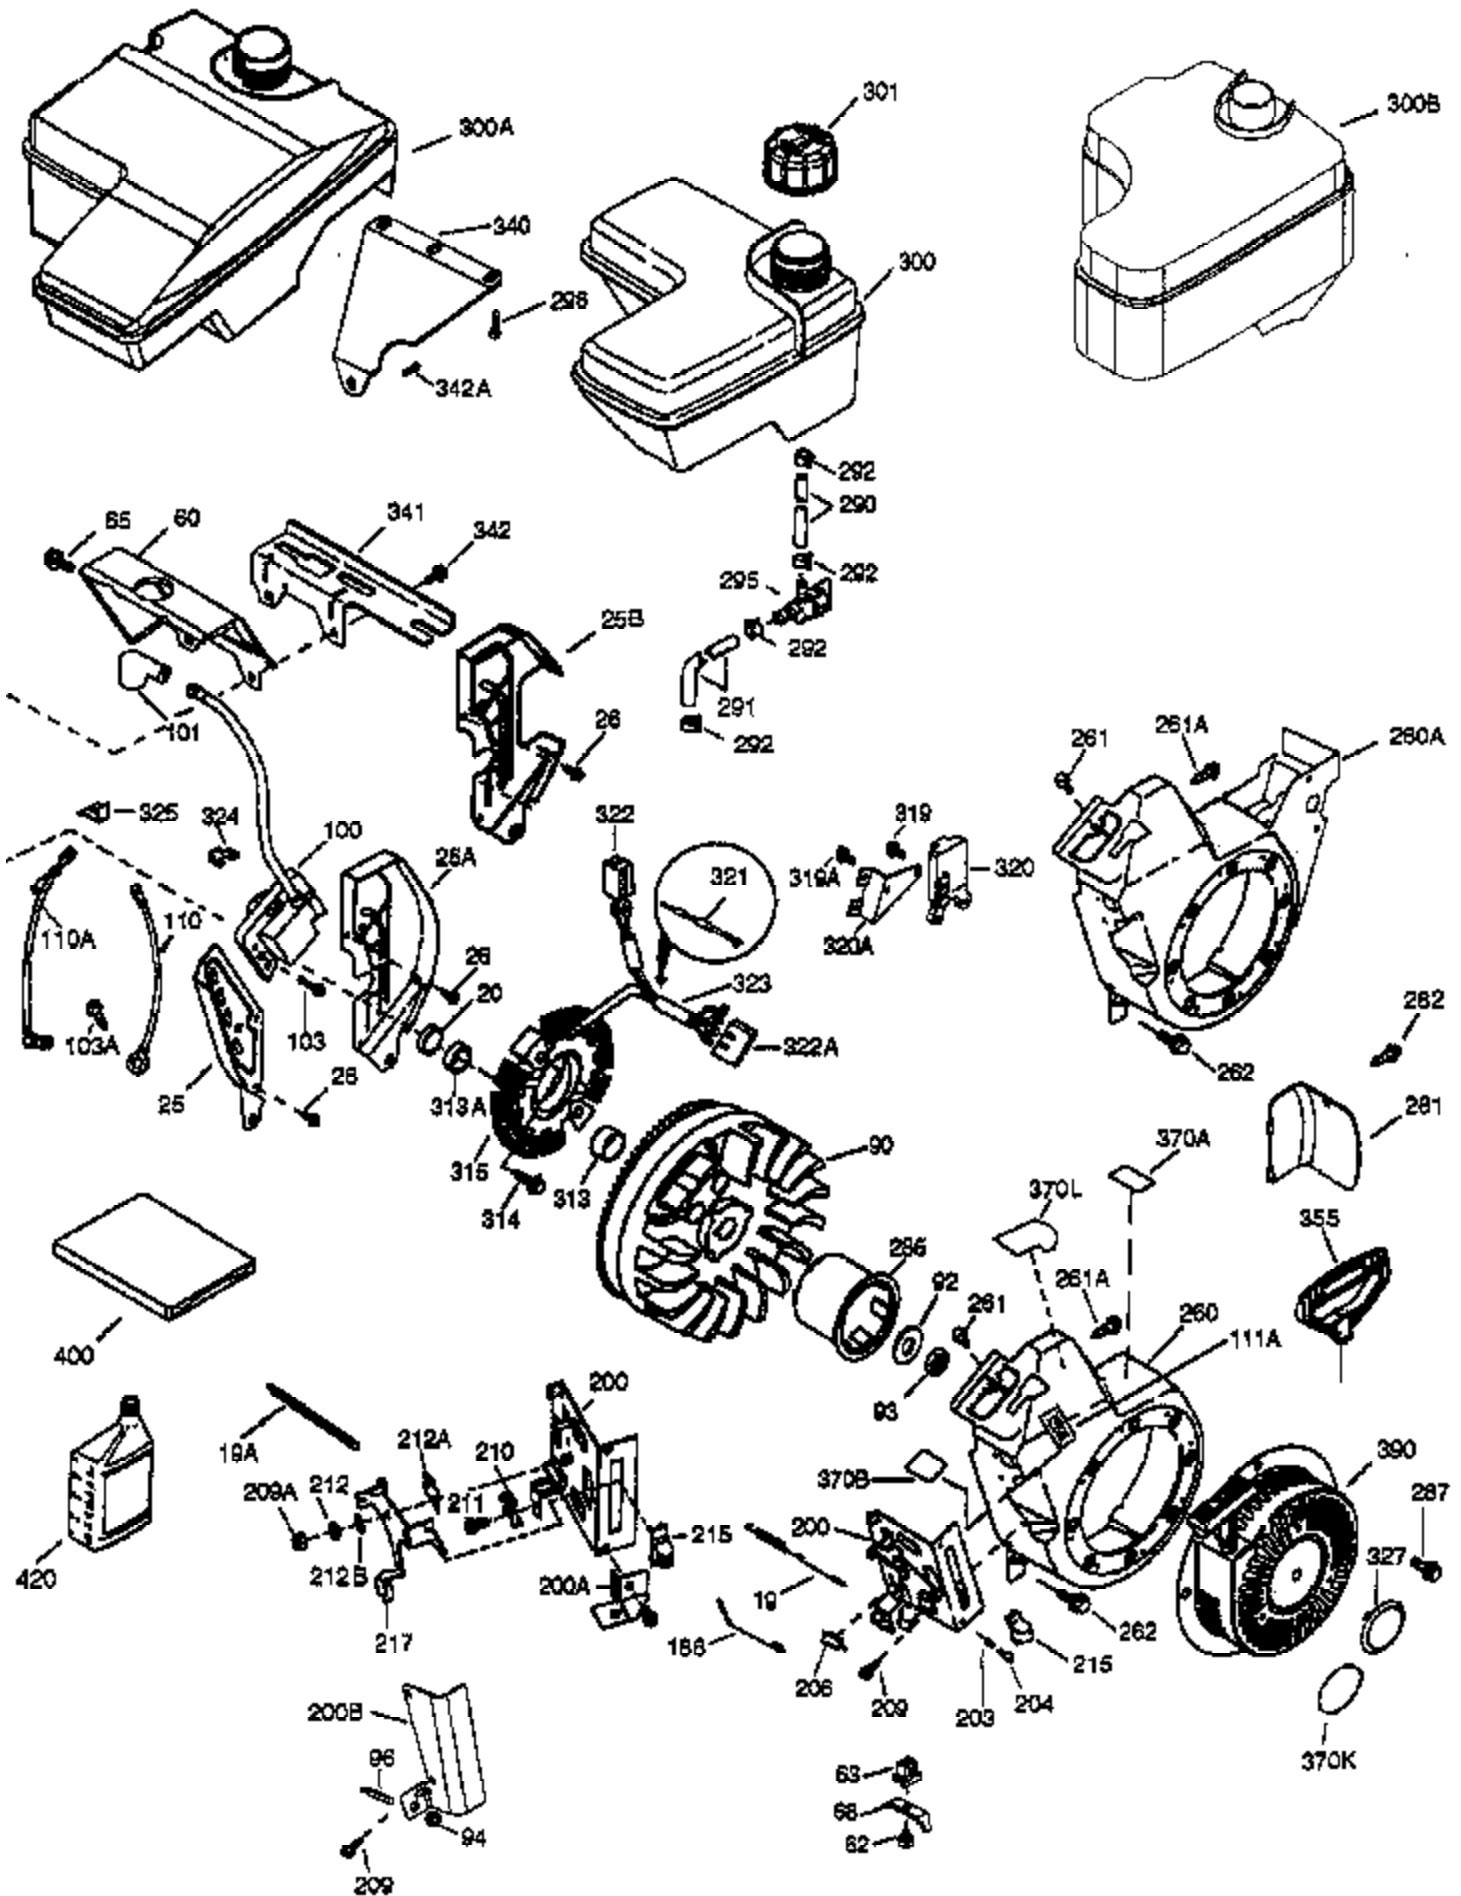

Ref #	Part Number	Qty	Description
19	37111	1	Extension Spring
20	32600	1	Oil Seal
25	36621	1	Air Baffle (Left)
25A	36622	1	Air Baffle (Right)
26	30200	2	Screw, 10-24 x 9/16"
60	36623A	1	Blower Housing Extension
65	30200	1	Screw, 10-24 x 9/16"
90	611205	1	Flywheel
92	650815	1	Belleville Washer
93	650816	1	Flywheel Nut
100	34443B	1	Solid State Ignition
101	610118	1	Spark Plug Cover
103	651007	2	Screw, Torx T-15, 10-24 x 15/16"
110	36054	1	Ground Wire
151A	40016A	1	Intake Valve Seal
186	36711	1	Governor Link
200	36736	1	Control Bracket (Incl. 206, 210 & 211)
206	610973	1	Terminal
209	650821	1	Screw, 10-32 x 1/2"
210	27793	1	Conduit Clip
211	28942	1	Screw, 10-32 x 3/8"
260	36864	1	Blower Housing
261	651008	1	Screw, 1/4-20 x 31/64"
261A	650821	2	Screw, 10-32 x 1/2"
262	651008	2	Screw, 1/4-20 x 31/64"
285	35985B	1	Starter Cup
287	651008	4	Screw, 1/4-20 x 31/64"
290	30705	1	Fuel Line
292	26460	2	Fuel Line Clamp
300	36863	1	Fuel Tank (Incl. 292 & 301)
301	36246	1	Fuel Cap
313	34080	1	Spacer
325	37471	1	Fuel Line bracket
325A	30200	1	Screw, 10-24 X 9/16"
341	36644	1	Fuel Tank Bracket
342	651010	2	Screw, 1/4-20 x 7/8"
370A	36261	1	Lubrication Decal
370K	36695	1	Starter Decal
390	590746	1	Rewind Starter
400	36716A	1	* Gasket Set (Incl. items marked PK i n notes) Incl. (1) each of 26756, 27272A, 29673, 35626, 36581, 36624, 36715
420	730225	1	SAE 30 4-Cycle Engine Oil (Quart)