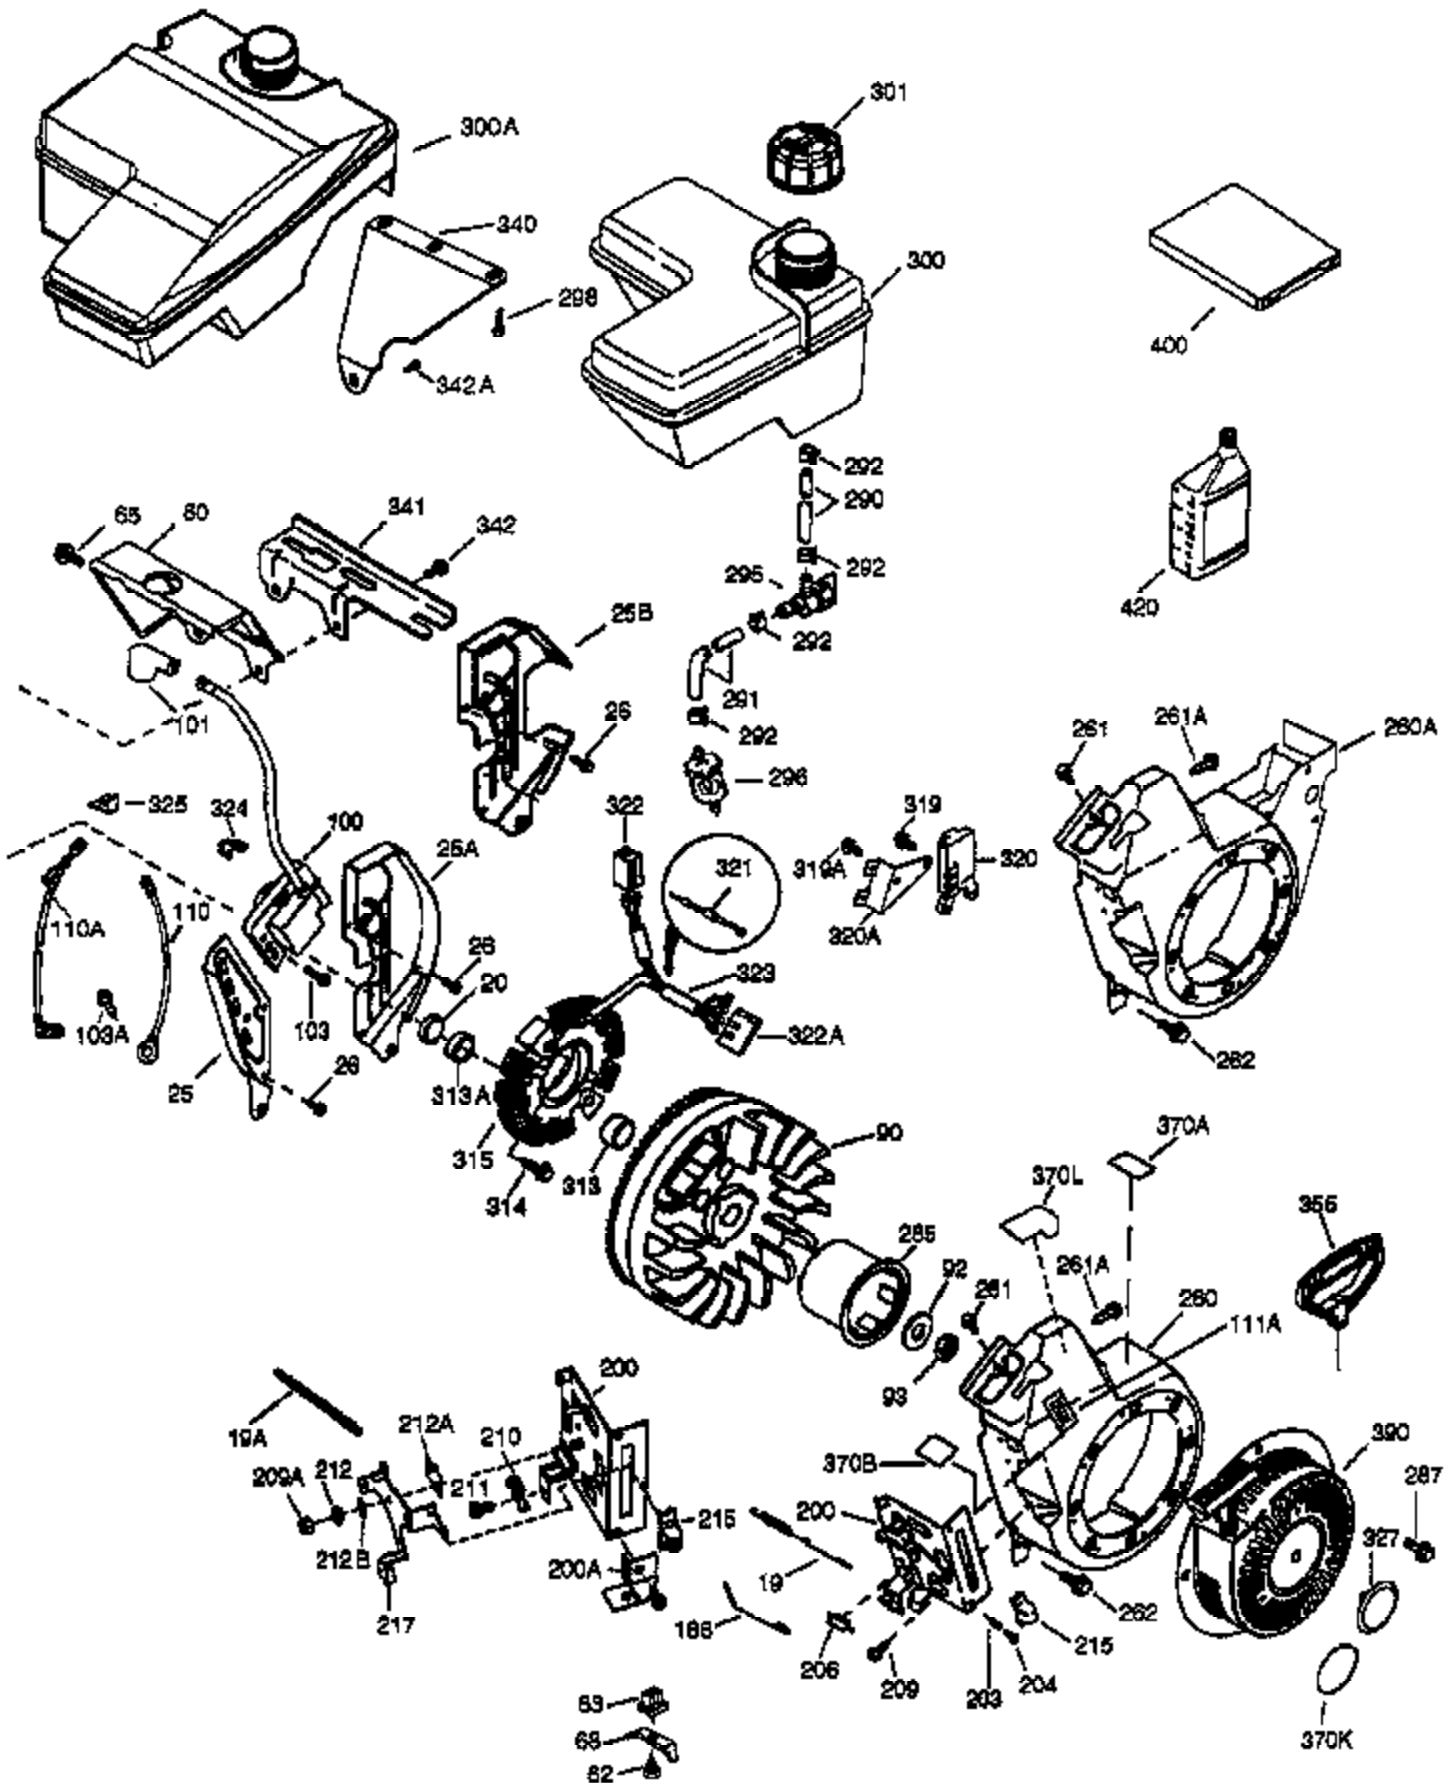

Ref #	Part Number	Qty	Description
19	36710	1	Extension Spring
20	32600	1	Oil Seal
25A	36622	1	Air Baffle (Right)
25	36621	1	Air Baffle (Left)
26	30200	2	Screw, 10-24 x 9/16"
60	36623A	1	Blower Housing Extension
62	650760	1	Screw, 8-32 x 3/8"
63	28545	1	Grommet
65	30200	1	Screw, 10-24 x 9/16"
68	33356	1	Ground Terminal
90	611205	1	Flywheel
92	650815	1	Belleville Washer
93	650816	1	Flywheel Nut
100	34443B	1	Solid State Ignition
101	610118	1	Spark Plug Cover
103	651007	2	Screw, Torx T-15, 10-24 x 15/16"
110	36679A	1	Ground Wire
186	36711	1	Governor Link
200	36736	1	Control Bracket (Incl. 206 & 215)
206	610973	1	Terminal
209	650821	1	Screw, 10-32 x 1/2"
215	36638	1	Control Knob
260	36864	1	Blower Housing
261A	650821	2	Screw, 10-32 x 1/2"
261	651008	1	Screw, 1/4-20 x 31/64"
262	651008	2	Screw, 1/4-20 x 31/64"
285	35985B	1	Starter Cup
287	0	4	Rivet (Can be purchased locally)
290	30705	1	Fuel Line
292	26460	2	Fuel Line Clamp
300	36863	1	Fuel Tank (Incl. 292 & 301)
301	36246	1	Fuel Cap
313	34080	1	Spacer
325	29443	1	Wire Clip
327	35392	1	Starter Plug
341	36644	1	Fuel Tank Bracket
342	651010	2	Screw, 1/4-20 x 7/8"
370A	36261	1	Lubrication Decal
370B	35703	1	Speed Control Decal
390	590736	1	Rewind Starter (NOTE: This engine could have been built with 590748 starter.)
400	36716A	1	* Gasket Set (Incl. items marked PK in notes) Incl. (1) each of 26756, 27272A, 29673, 35626, 36581, 36624, 36715
900	0		Replacement engine - NONE
900	0	1	Replacement S/B 754304, order from 71 -999