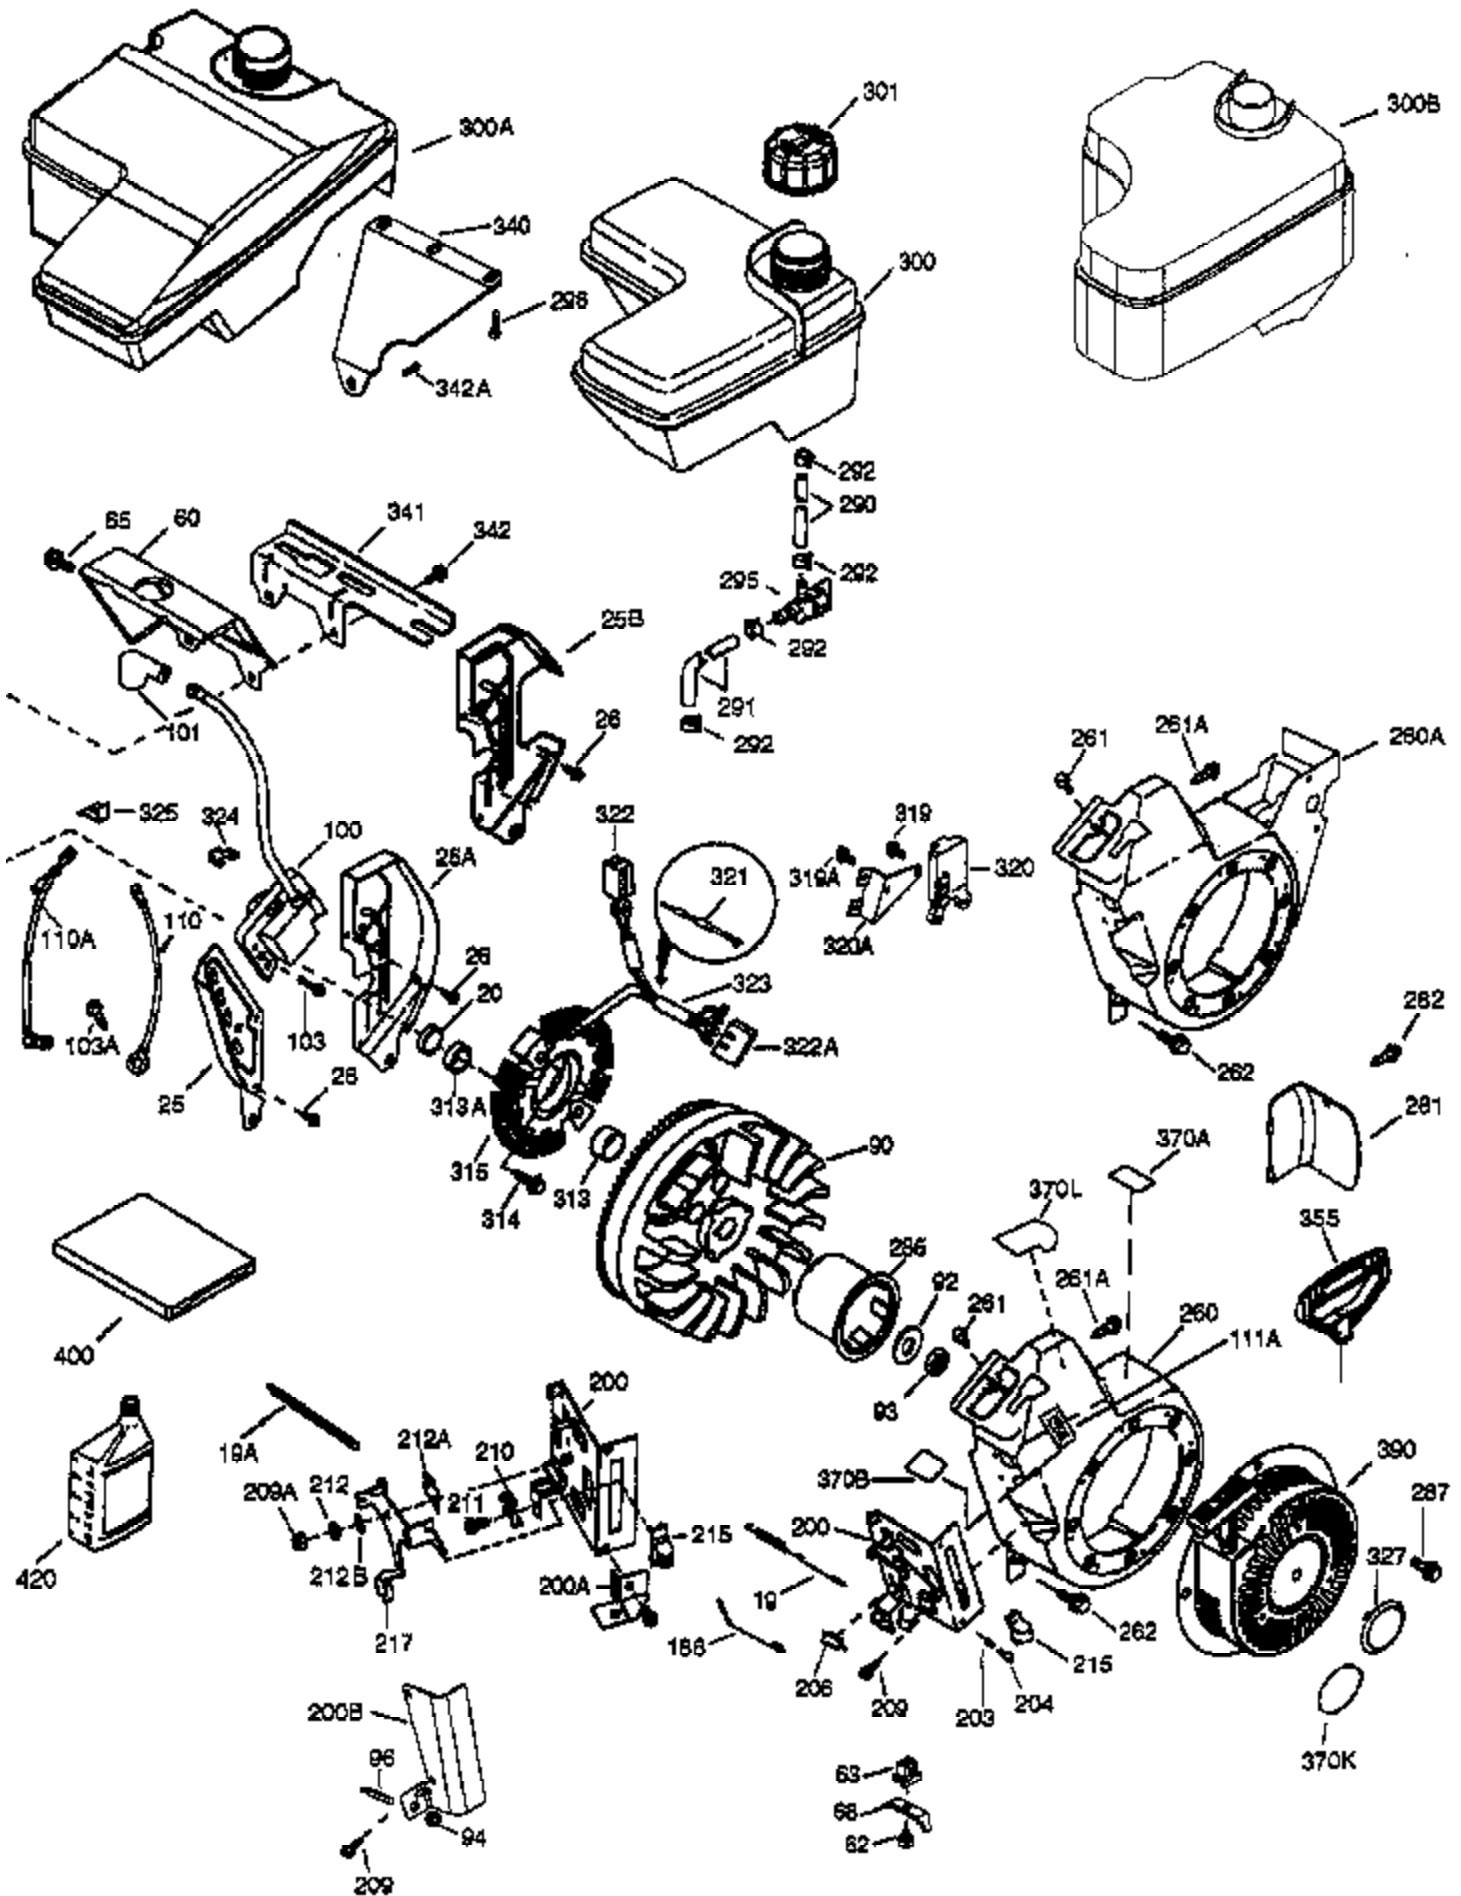

Engine Parts List #2

Ref #	Part Number	Qty	Description
19	37163	1	Extension Spring
20	32600	1	Oil Seal
25A	36622	1	Air Baffle (Right)
25	36621	1	Air Baffle (Left)
26	30200	2	Screw, 10-24 x 9/16"
60	36623A	1	Blower Housing Extension
65	30200	1	Screw, 10-24 x 9/16"
90	611205	1	Flywheel
92	650815	1	Belleville Washer
93	650816	1	Flywheel Nut
94	651016	1	Lock Nut, 10-32
96	30845A	1	RPM Adjusting Bolt
100	34443B	1	Solid State Ignition
101	610118	1	Spark Plug Cover
103	651007	2	Screw, Torx T-15, 10-24 x 15/16"
103A	650767	1	Screw, 8-32 x 27/64"
110	35589	1	Ground Wire
110A	36964	1	Ground Wire
111B	611224	1	Rocker Switch (On/Off)
151A	40016A	1	Intake Valve Seal
200	37123	1	Control Bracket
209	650821	1	Screw, 10-32 x 1/2"
260	36992	1	Blower Housing
261	651008	1	Screw, 1/4-20 x 31/64"
261A	650821	2	Screw, 10-32 x 1/2"
262	651008	2	Screw, 1/4-20 x 31/64"
285	35985B	1	Starter Cup
287	651008	4	Screw, 1/4-20 X 31/64"
290	30705	1	Fuel Line
291	29774	1	Fuel Line
292	26460	4	Fuel Line Clamp
295	35857	1	Fuel Shut-Off Valve
298	650665	2	Screw, 1/4-15 x 3/4"
300	37002	1	Fuel Tank Incl. 292 & 301)
301	36754	1	Fuel Cap
313	34080	1	Spacer
325	37471	1	Fuel Line Bracket
325A	30200	1	Screw, 10-24 x 9/16"
340	36876	1	Fuel Tank Bracket (Upper)
341	36644	1	Fuel Tank Bracket (Lower)
342A	650738	1	Screw, 1/4-20 x 5/8"
342	651010	2	Screw, 1/4-20 x 7/8"
370A	36261	1	Lubrication Decal
370K	36695	1	Starter Decal
390	590746	1	Recoil Starter (NOTE: This engine could have been built with 590704 starter.)
400	36716A	1	* Gasket Set (Incl. items marked PK in notes)
420	730225	1	SAE 30 4-Cycle Engine Oil (Quart)