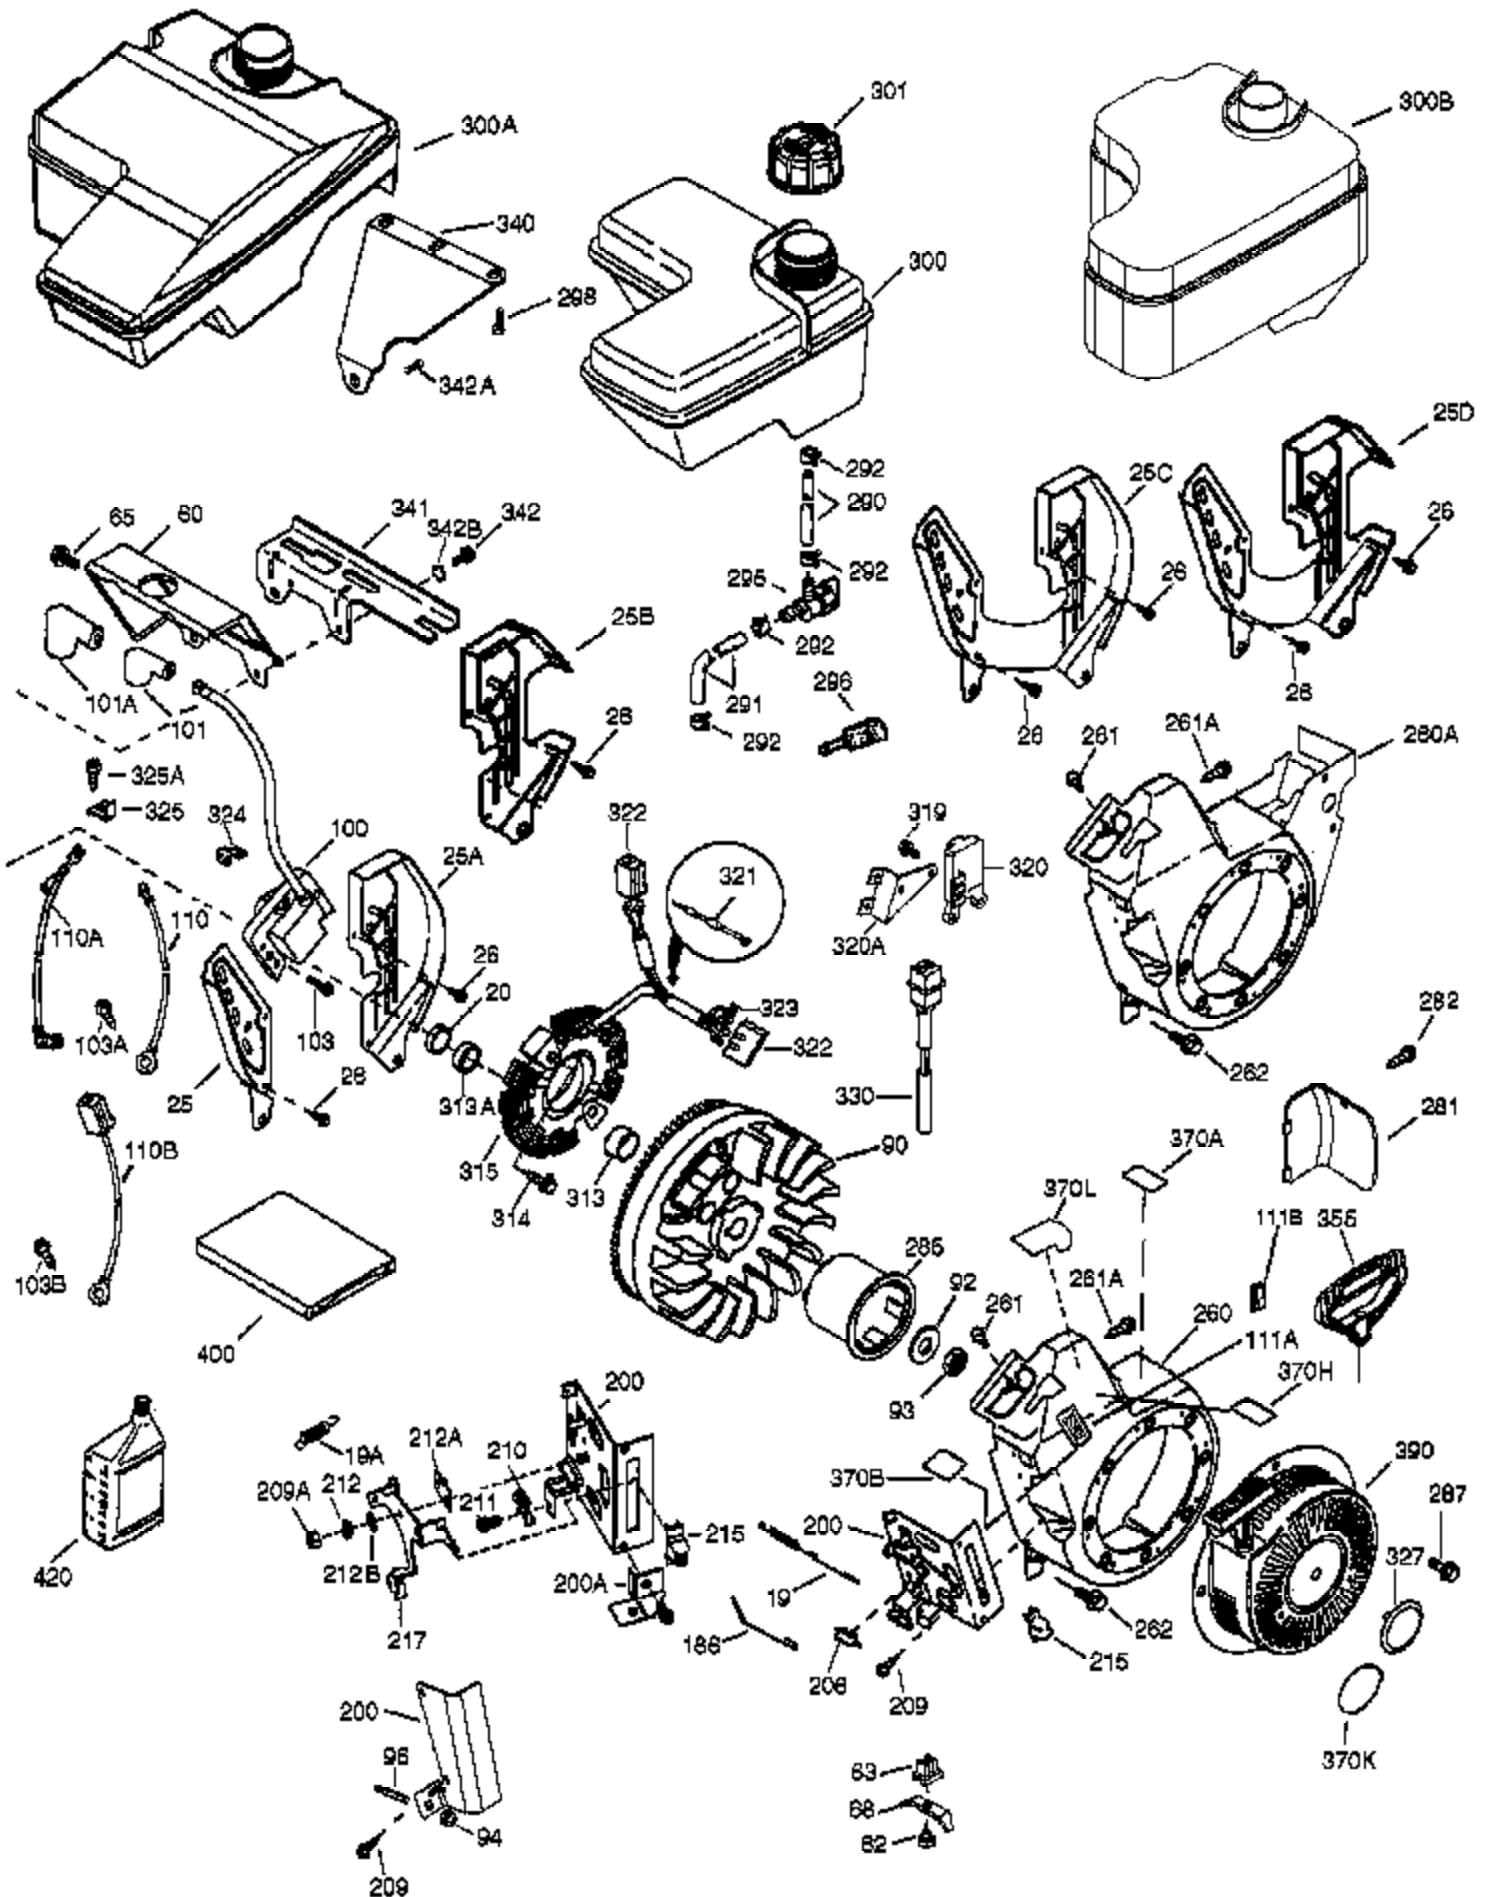

Ref #	Part Number	Qty	Description
19	37111	1	Extension Spring
20	32600	1	Oil Seal
25C	37709	1	Air Baffle (1-Piece)
26	30200	2	Screw, 10-24 x 9/16"
60	36623A	1	Blower Housing Extension
65	30200	1	Screw, 10-24 x 9/16"
90	611205	1	Flywheel
92	650815	1	Belleville Washer
93	650816	1	Flywheel Nut
100	34443C	1	Solid State Ignition (Incl. 101)
101	610118		Spark Plug Cover
103	651007	2	Screw, Torx T-15, 10-24 x 15/16"
110	36054	1	Ground Wire
186	36711	1	Governor Link
200A	36686	1	Boden Wire Bracket
200	36736	1	Control Bracket (Incl. 206 & 209A thr u 217)
206	610973	1	Terminal
209A	651016	1	Nut
209	650821	1	Screw, 10-32 x 1/2"
210	27793	1	Conduit Clip
211	28942	1	Screw, 10-32 x 3/8"
212	30773	1	Bushing
212B	651017	1	Washer
212A	36685	1	Bearing Plate
215	36638	1	Control Knob
217	36684	1	Control Lever
260	36864	1	Blower Housing
261A	650821	2	Screw, 10-32 x 1/2"
261	651008	3	Screw, 1/4-20 x 31/64"
285	35985B	1	Starter Cup
287	651008	4	Screw, 1/4-20 x 31/64"
290	30705	1	Fuel Line (11.00")
292	26460	2	Fuel Line Clamp
300	36863	1	Fuel Tank (Incl. 292 & 301)
301	35355	1	Fuel Cap
313	34080	1	Spacer
325	37471	1	Fuel Line Bracket
325A	30200	1	Screw, 10-24 X 9/16"
341	36644A	1	Fuel Tank Bracket
342	651085	2	Screw, 1/4-20 x 19/32"
342B	651086	2	Rubber Washer
370K	36695	1	Starter Decal(Replaces 5.0 HP Decal)
370B	35703	1	Speed Control Decal
370A	36261	1	Identification Decal
390	590746	1	Rewind Starter (NOTE: This engine could have been built with 590704 starter.)
400	36716A	1	* Gasket Set (Incl. items marked PK in notes)
420	730225A	1	SAE 30 4-Cycle Engine Oil (Quart)