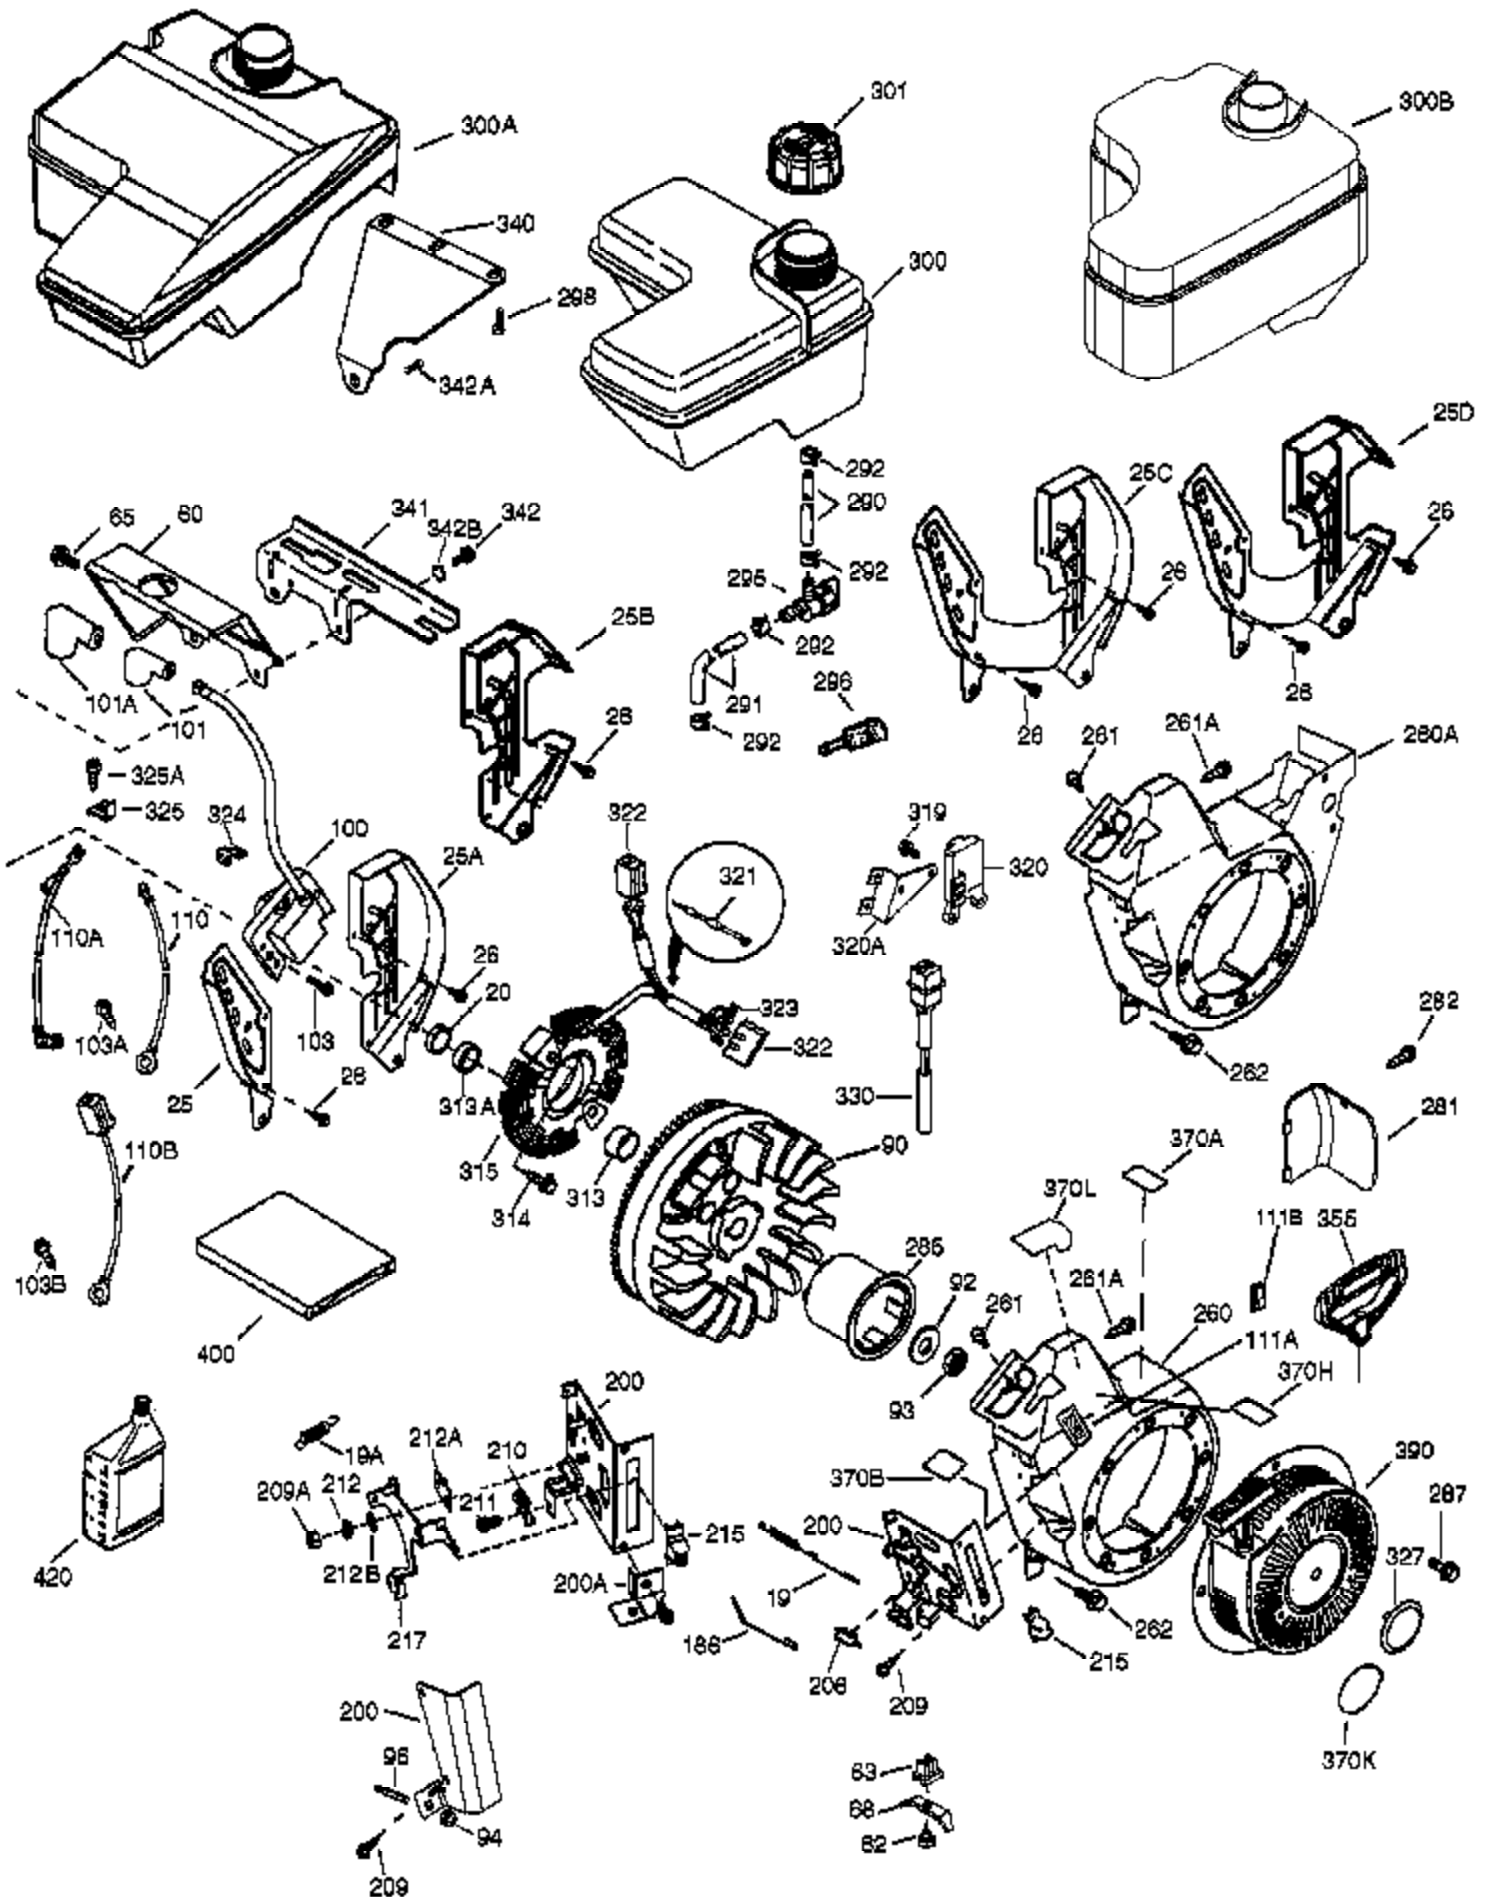

Engine Parts List #2

Ref #	Part Number	Qty	Description
19	37111	1	Extension Spring
20	32600	1	Oil Seal
25A	36622	1	Air Baffle (Right)
25	36621	1	Air Baffle (Left)
26	30200	2	Screw, 10-24 x 9/16"
60	36623A	1	Blower Housing Extension
65	30200	1	Screw, 10-24 x 9/16"
90	611205	1	Flywheel
92	650815	1	Belleville Washer
93	650816	1	Flywheel Nut
100	34443B	1	Solid State Ignition
101	610118	1	Spark Plug Cover
103	651007	2	Screw, T-15, 10-24 x 15/16"
110	36054	1	Ground Wire
186	36711	1	Governor Link
200	36736	1	Control Bracket (Incl. 206 & 215)
206	610973	1	Terminal
209	650821	1	Screw, 10-32 x 1/2"
215	36638	1	Control Knob
260	36864	1	Blower Housing
261A	650821	2	Screw, 10-32 x 1/2"
261	651008	1	Screw, 1/4-20 x 31/64"
262	651008	2	Screw, 1/4-20 x 31/64"
285	35985B	1	Starter Cup
287	0	4	Rivet (Can be purchased locally)
290	30705	1	Fuel Line
292	26460	2	Fuel Line Clamp
300	36863	1	Fuel Tank (Incl. 292 & 301)
301	36246	1	Fuel Cap
313	34080	1	Spacer
325A	30200	1	Screw, 10-24 x 9/16"
325	37471	1	Fuel Line Bracket
341	36644	1	Fuel Tank Bracket
342	651010	2	Screw, 1/4-20 x 7/8"
370B	35703	1	Speed Control Decal
370A	36261	1	Identification Decal
370K	36695	1	Starter Decal
390	590748	1	Rewind Starter (NOTE: This engine could have been built with 590736 starter.)
400	36716A	1	* Gasket Set (Incl. items marked PK in notes)
420	730225	1	SAE 30 4-Cycle Engine Oil (Quart)