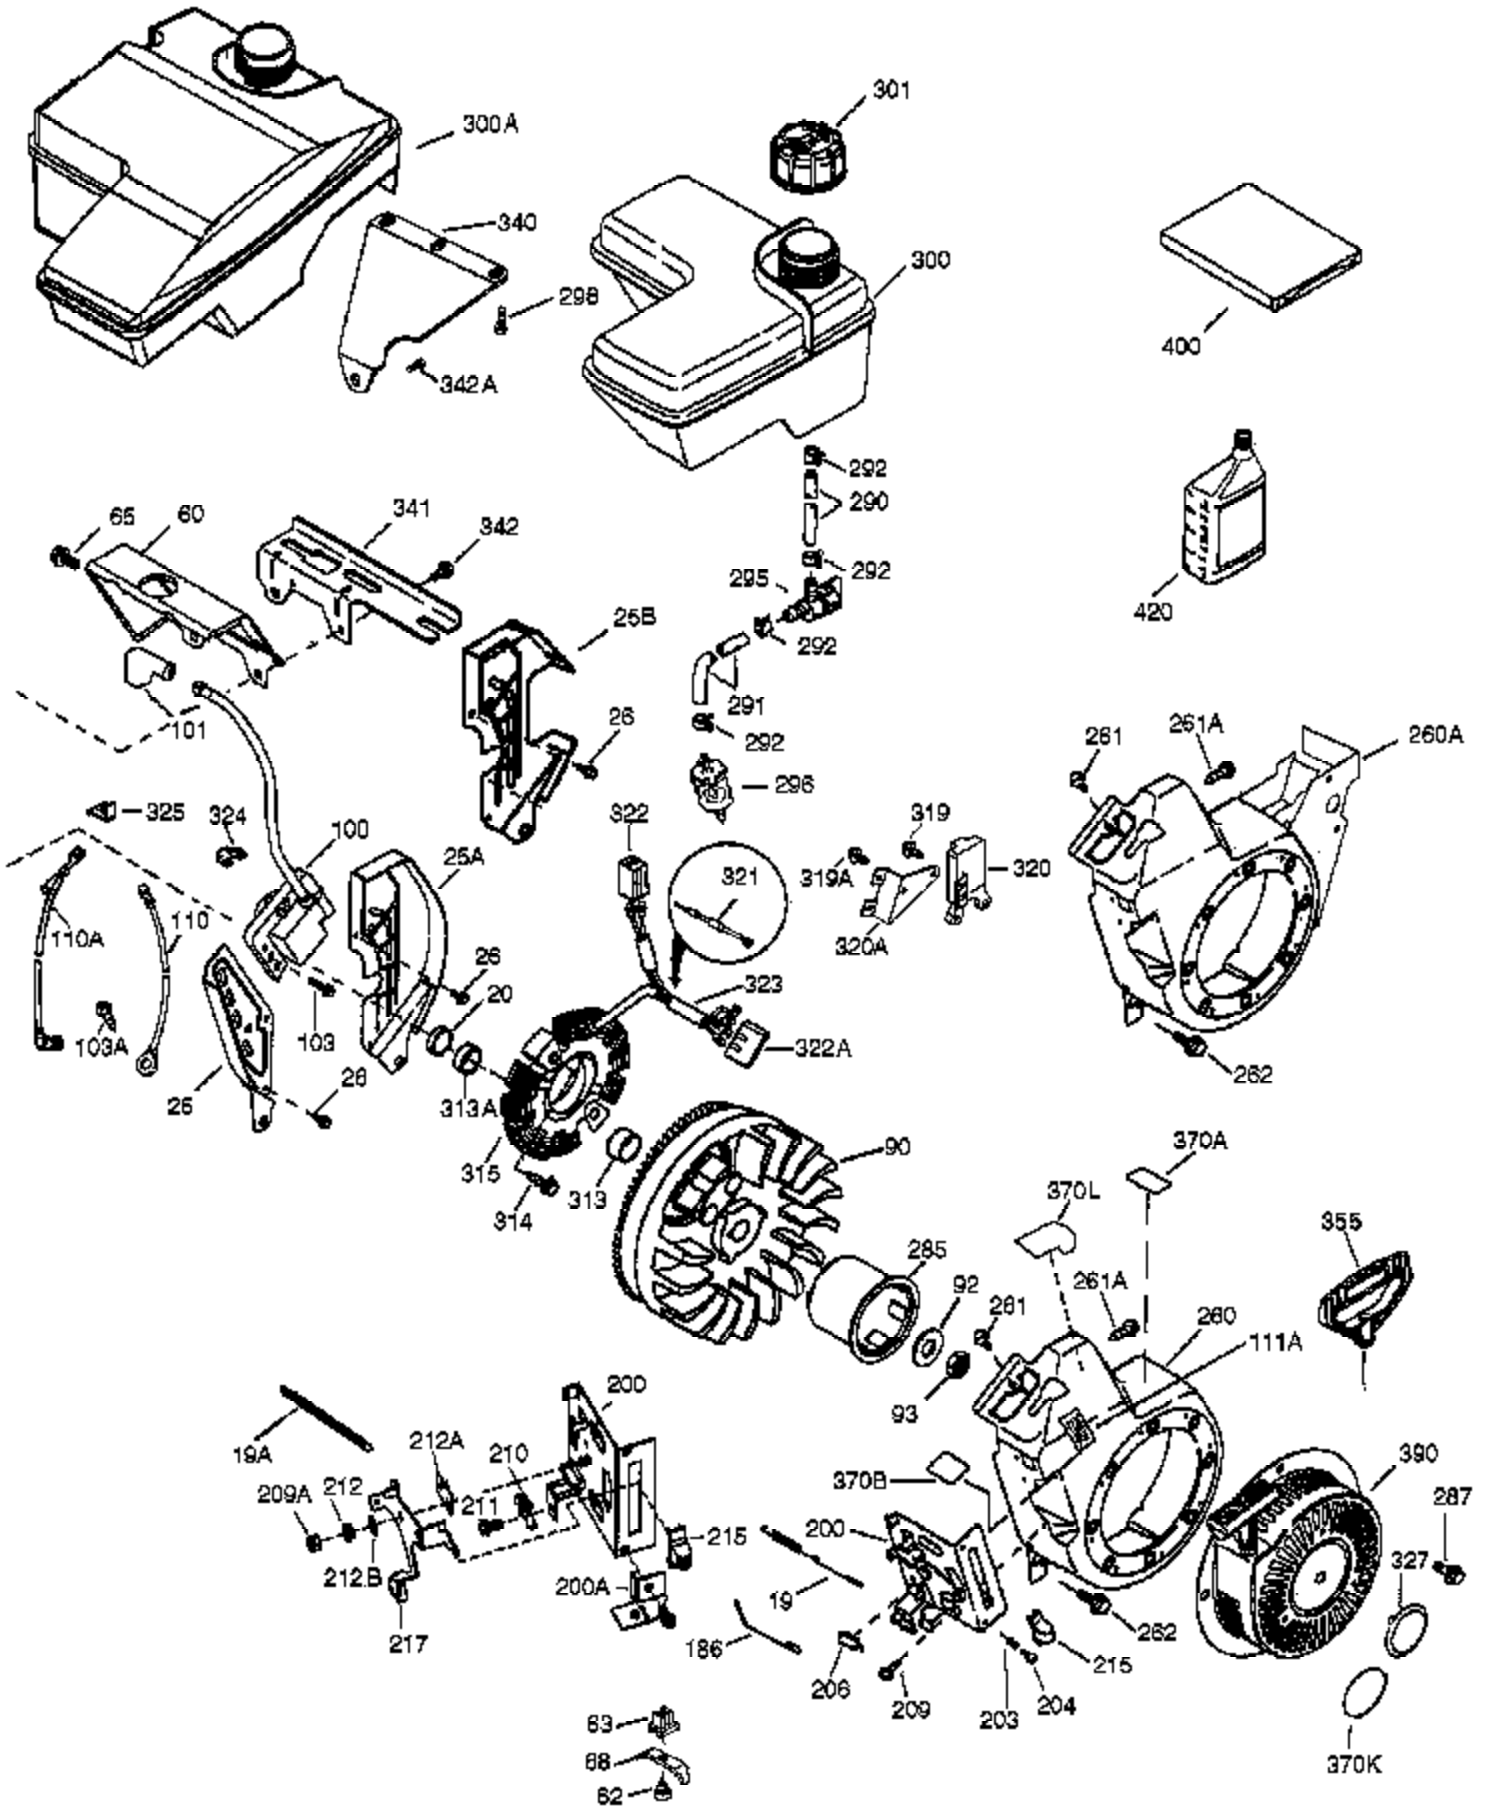

Ref #	Part Number	Qty	Description
19	36710	1	Extension Spring
20	32600	1	Oil Seal
25	36621	1	Air Baffle (Left)
25A	36622	1	Air Baffle (Right)
26	30200	2	Screw, 10-24 x 9/16"
60	36623	1	Blower Housing Extension
65	30200	1	Screw, 10-24 x 9/16"
83	36057	1	Governor Spool
90	611205	1	Flywheel
92	650815	1	Belleville Washer
93	650816	1	Flywheel Nut
100	34443A	1	Solid State Ignition
101	610118	1	Spark Plug Cover
103	651007	2	Screw, Torx T-15, 10-24 x 15/16"
110	36054	1	Ground Wire
186	36711	1	Governor Link
200	36736	1	Control Bracket (Incl. 206 & 215)
206	610973	1	Terminal
209	650821	1	Screw, 10-32 x 1/2"
215	36638	1	Control Knob
260	36864	1	Blower Housing
261A	650821	2	Screw, 10-32 x 1/2"
261	651008	1	Screw, 1/4-20 x 31/64"
262	651008	2	Screw, 1/4-20 x 31/64"
285	35985B	1	Starter Cup
287	0	4	Rivet (Can be purchased locally)
290	30705	1	Fuel Line
292	26460	2	Fuel Line Clamp
300	36863	1	Fuel Tank (Incl. 292 & 301)
301	36246	1	Fuel Cap
313	34080	1	Spacer
325	29443	1	Wire Clip
341	36644	1	Fuel Tank Bracket
342	651010	2	Screw, 1/4-20 x 7/8"
370B	33107	1	Speed Control Decal
370A	36261	1	Lubrication Decal
370K	36695	1	Starter Decal
390	590736	1	Rewind Starter
400	36716A	1	* Gasket Set (Incl. items marked PK i n notes) Incl. (1) each of 26756, 27272A, 29673, 35626, 36581, 36624, 36715
420	730225	1	SAE 30 4-Cycle Engine Oil (Quart)