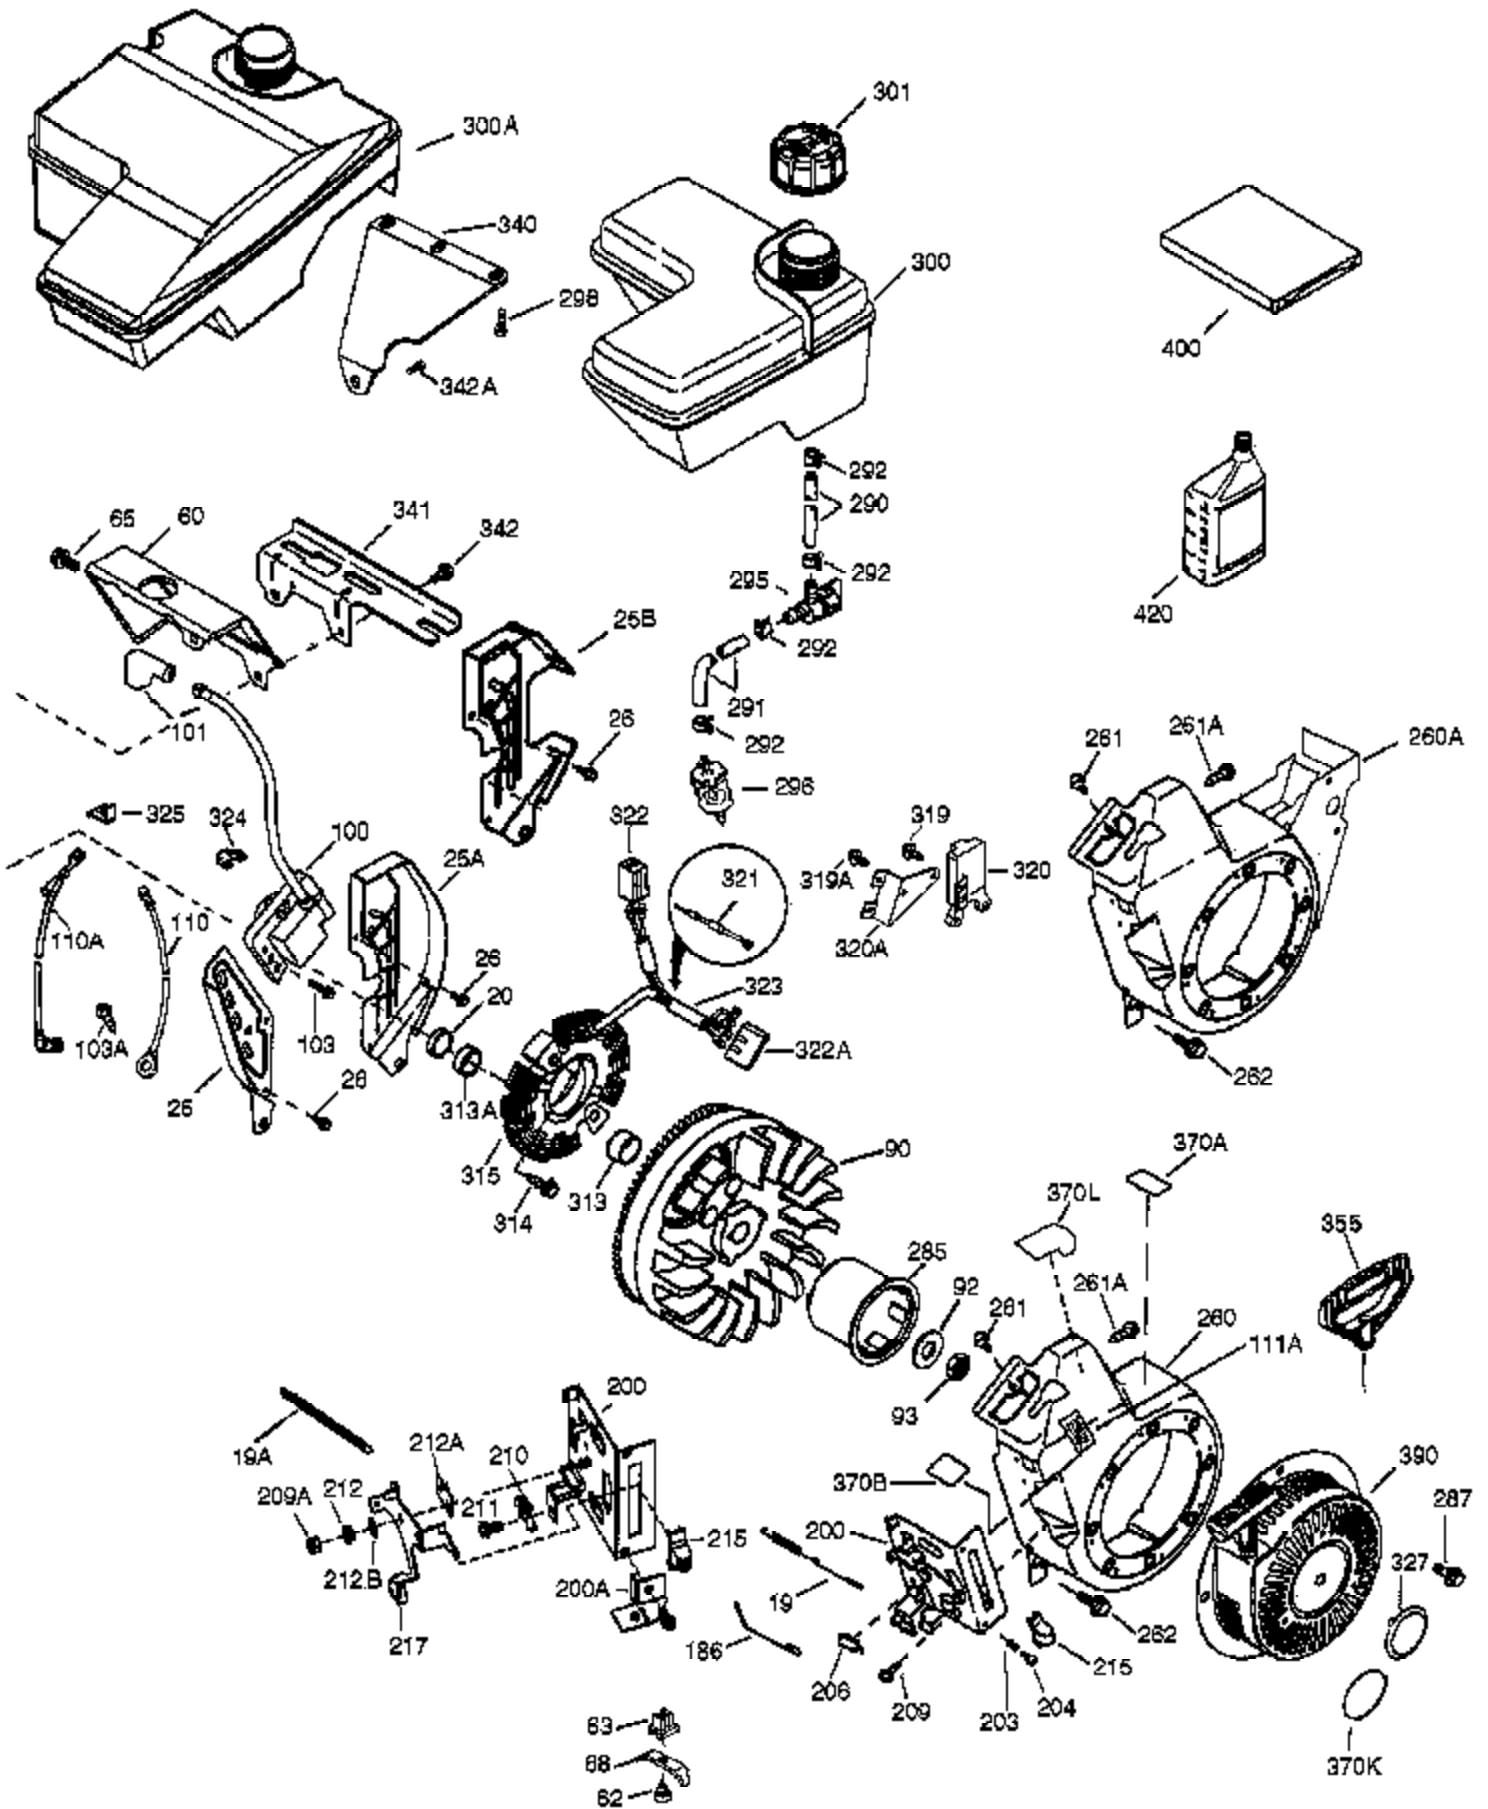

Ref #	Part Number	Qty	Description
19A	36741	1	Extension Spring
19	36710	1	Extension Spring
20	32600	1	Oil Seal
25A	36622	1	Air Baffle (Right)
25	36621	1	Air Baffle (Left)
26	30200	2	Screw, 10-24 x 9/16"
60	36623	1	Blower Housing Extension
62	650760	1	Screw, 8-32 x 3/8"
63	28545	1	Grommet
65	30200	1	Screw, 10-24 x 9/16"
68	33356	1	Ground Terminal
83	36057	1	Governor Spool
90	611205	1	Flywheel
92	650815	1	Belleville Washer
93	650816	1	Flywheel Nut
100	34443A	1	Solid State Ignition
101	610118	1	Spark Plug Cover
103	651007	2	Screw, Torx T-15, 10-24 x 15/16"
110	36681	1	Ground Wire
186	36711	1	Governor Link
200	36740A	1	Control Bracket (Incl. 19A, 210 & 211)
200A	37249	1	Control Bracket
209	650821	1	Screw, 10-32 x 1/2"
210	27793	1	Conduit Clip
211	28942	1	Screw, 10-32 x 3/8"
260	36864	1	Blower Housing
261A	650821	2	Screw, 10-32 x 1/2"
261	651008	1	Screw, 1/4-20 x 31/64"
262	651008	2	Screw, 1/4-20 x 31/64"
285	35985B	1	Starter Cup
287	651008	4	Screw, 1/4-20 x 31/64"
290	30705	1	Fuel Line
292	26460	2	Fuel Line Clamp
300	36863	1	Fuel Tank (Incl. 292 & 301)
301	36754	1	Fuel Cap
313	34080	1	Spacer
325	29443	1	Wire Clip
341	36644	1	Fuel Tank Bracket
342	651010	2	Screw, 1/4-20 x 7/8"
370A	36261	1	Lubrication Decal
370K	36695	1	Starter Decal
390	590704	1	Rewind Starter
400	36716A	1	* Gasket Set (Incl. items marked PK i n notes) Incl. (1) each of 26756, 27272A, 29673, 35626, 36581, 36624, 36715
420	730225	1	SAE 30 4-Cycle Engine Oil (Quart)