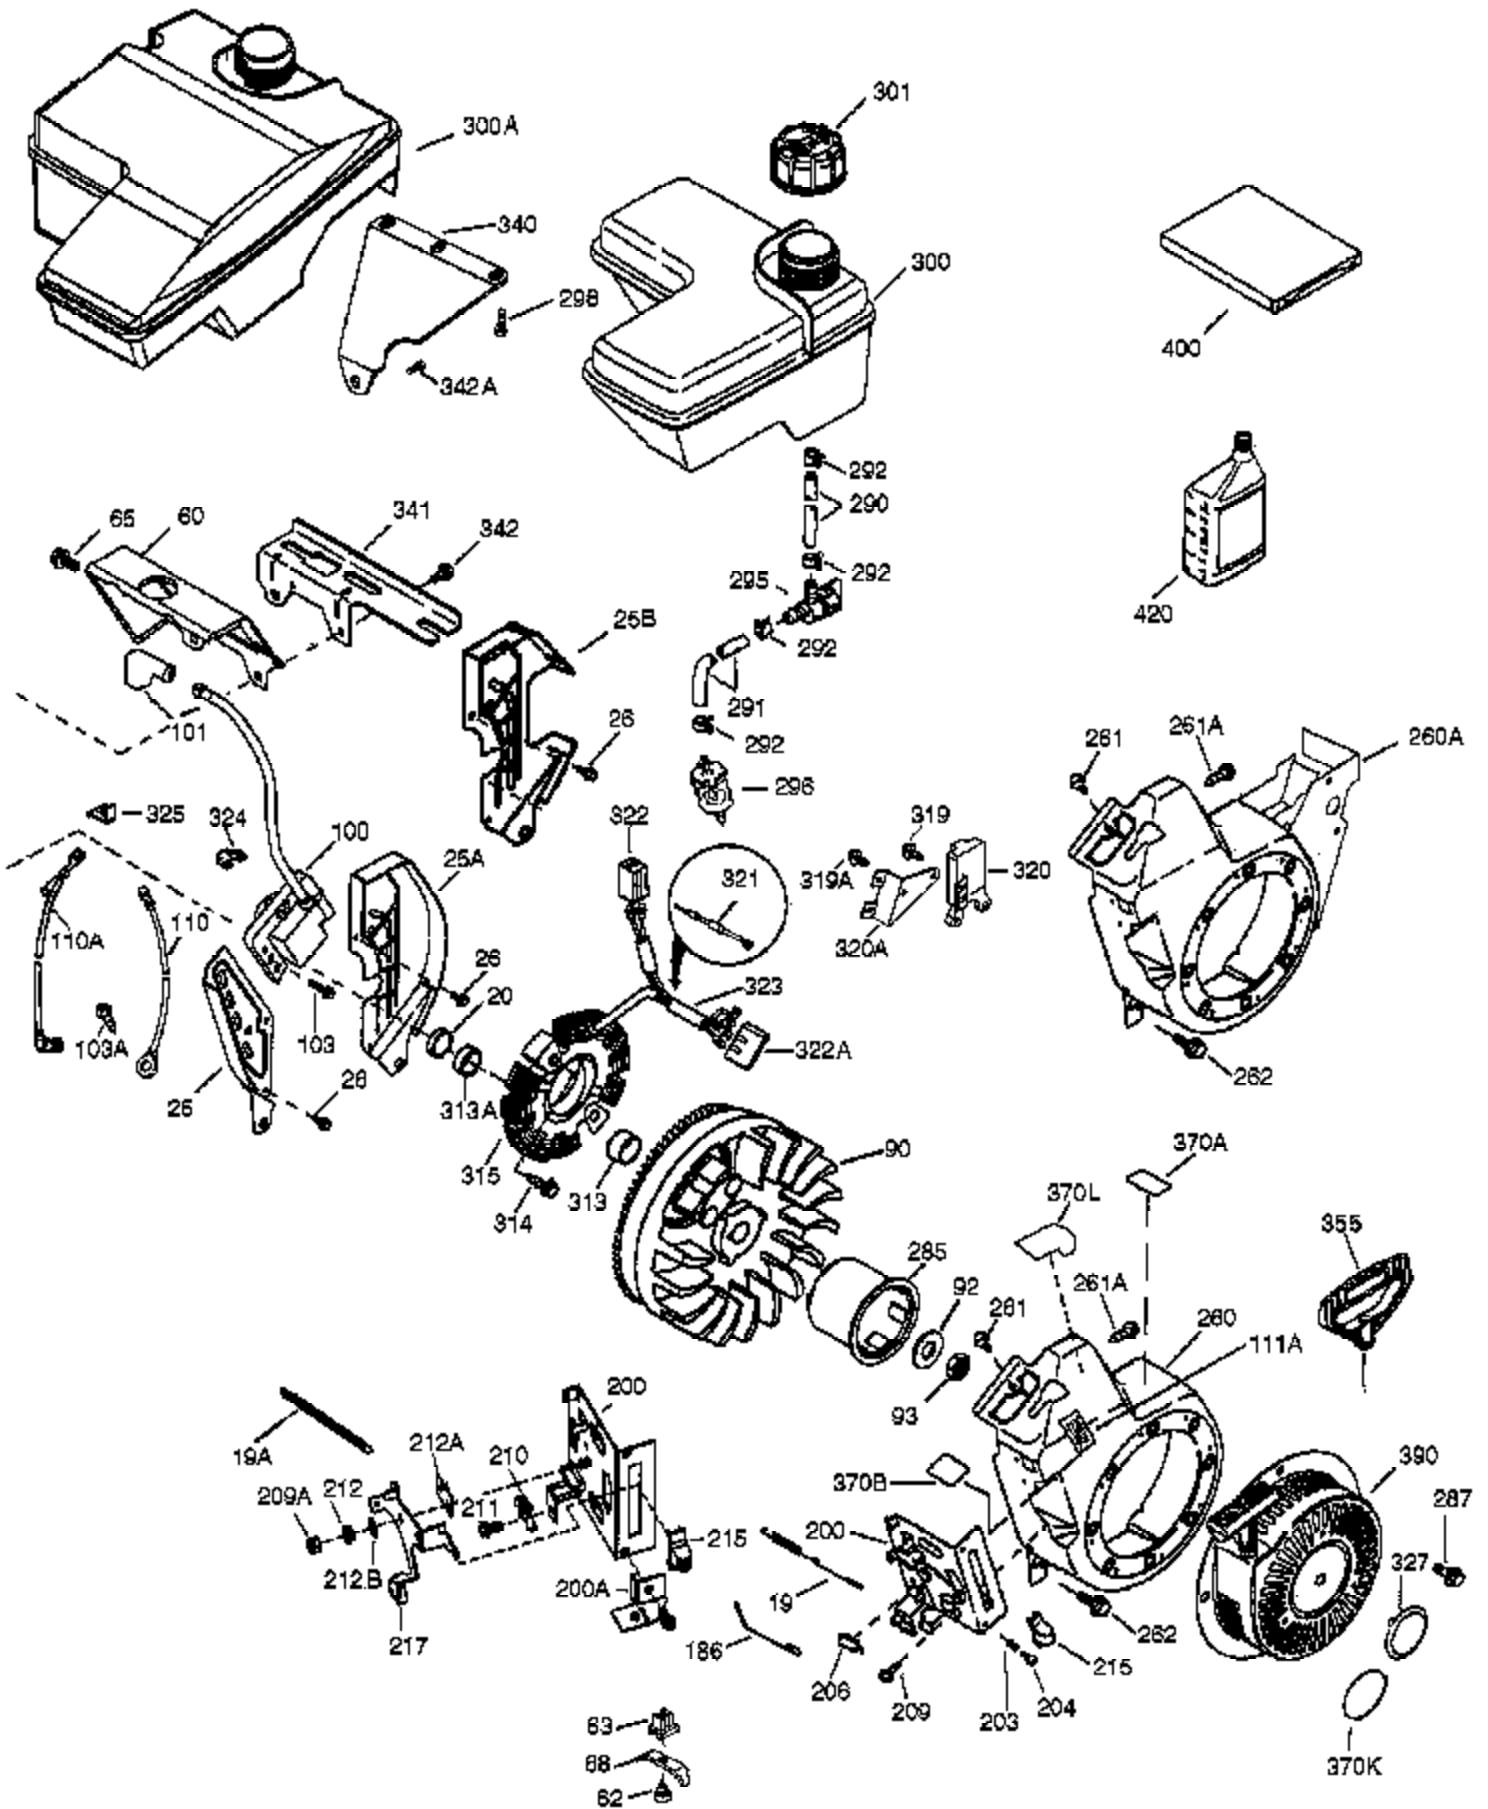

Ref #	Part Number	Qty	Description
19	36710	1	Extension Spring
20	32600	1	Oil Seal
25A	36622	1	Air Baffle (Right)
25	36621	1	Air Baffle (Left)
26	30200	2	Screw, 10-24 x 9/16"
60	36623	1	Blower Housing Extension
62	650760	1	Screw, 8-32 x 3/8"
63	28545	1	Grommet
65	30200	1	Screw, 10-24 x 9/16"
68	33356	1	Ground Terminal
83	36057	1	Governor Spool
90	611205	1	Flywheel
92	650815	1	Belleville Washer
93	650816	1	Flywheel Nut
100	34443A	1	Solid State Ignition
101	610118	1	Spark Plug Cover
103	651007	2	Screw, Torx T-15, 10-24 x 15/16"
110	36679A	1	Ground Wire
186	36711	1	Governor Link
200	36736	1	Control Bracket (Incl. 206, 210 & 211)
206	610973	1	Terminal
209	650821	1	Screw, 10-32 x 1/2"
210	27793	1	Conduit Clip
211	28942	1	Screw, 10-32 x 3/8"
260	36864	1	Blower Housing
261A	650821	2	Screw, 10-32 x 1/2"
261	651008	1	Screw, 1/4-20 x 31/64"
262	651008	2	Screw, 1/4-20 x 31/64"
285	35985B	1	Starter Cup
287	651008	4	Screw, 1/4-20 x 31/64"
290	30705	1	Fuel Line
292	26460	2	Fuel Line Clamp
300	36863	1	Fuel Tank (Incl. 292 & 301)
301	36246	1	Fuel Cap
313	34080	1	Spacer
325	29443	1	Wire Clip
341	36644	1	Fuel Tank Bracket
342	651010	2	Screw, 1/4-20 x 7/8"
370A	36261	1	Lubrication Decal
370K	36695	1	Starter Decal
390	590704	1	Rewind Starter (NOTE: This engine could have been built with 590746 starter.)
400	36716A	1	* Gasket Set (Incl. items marked PK in notes) Incl. (1) each of 26756, 27272A, 29673, 35626, 36581, 36624, 36715
420	730225	1	SAE 30 4-Cycle Engine Oil (Quart)