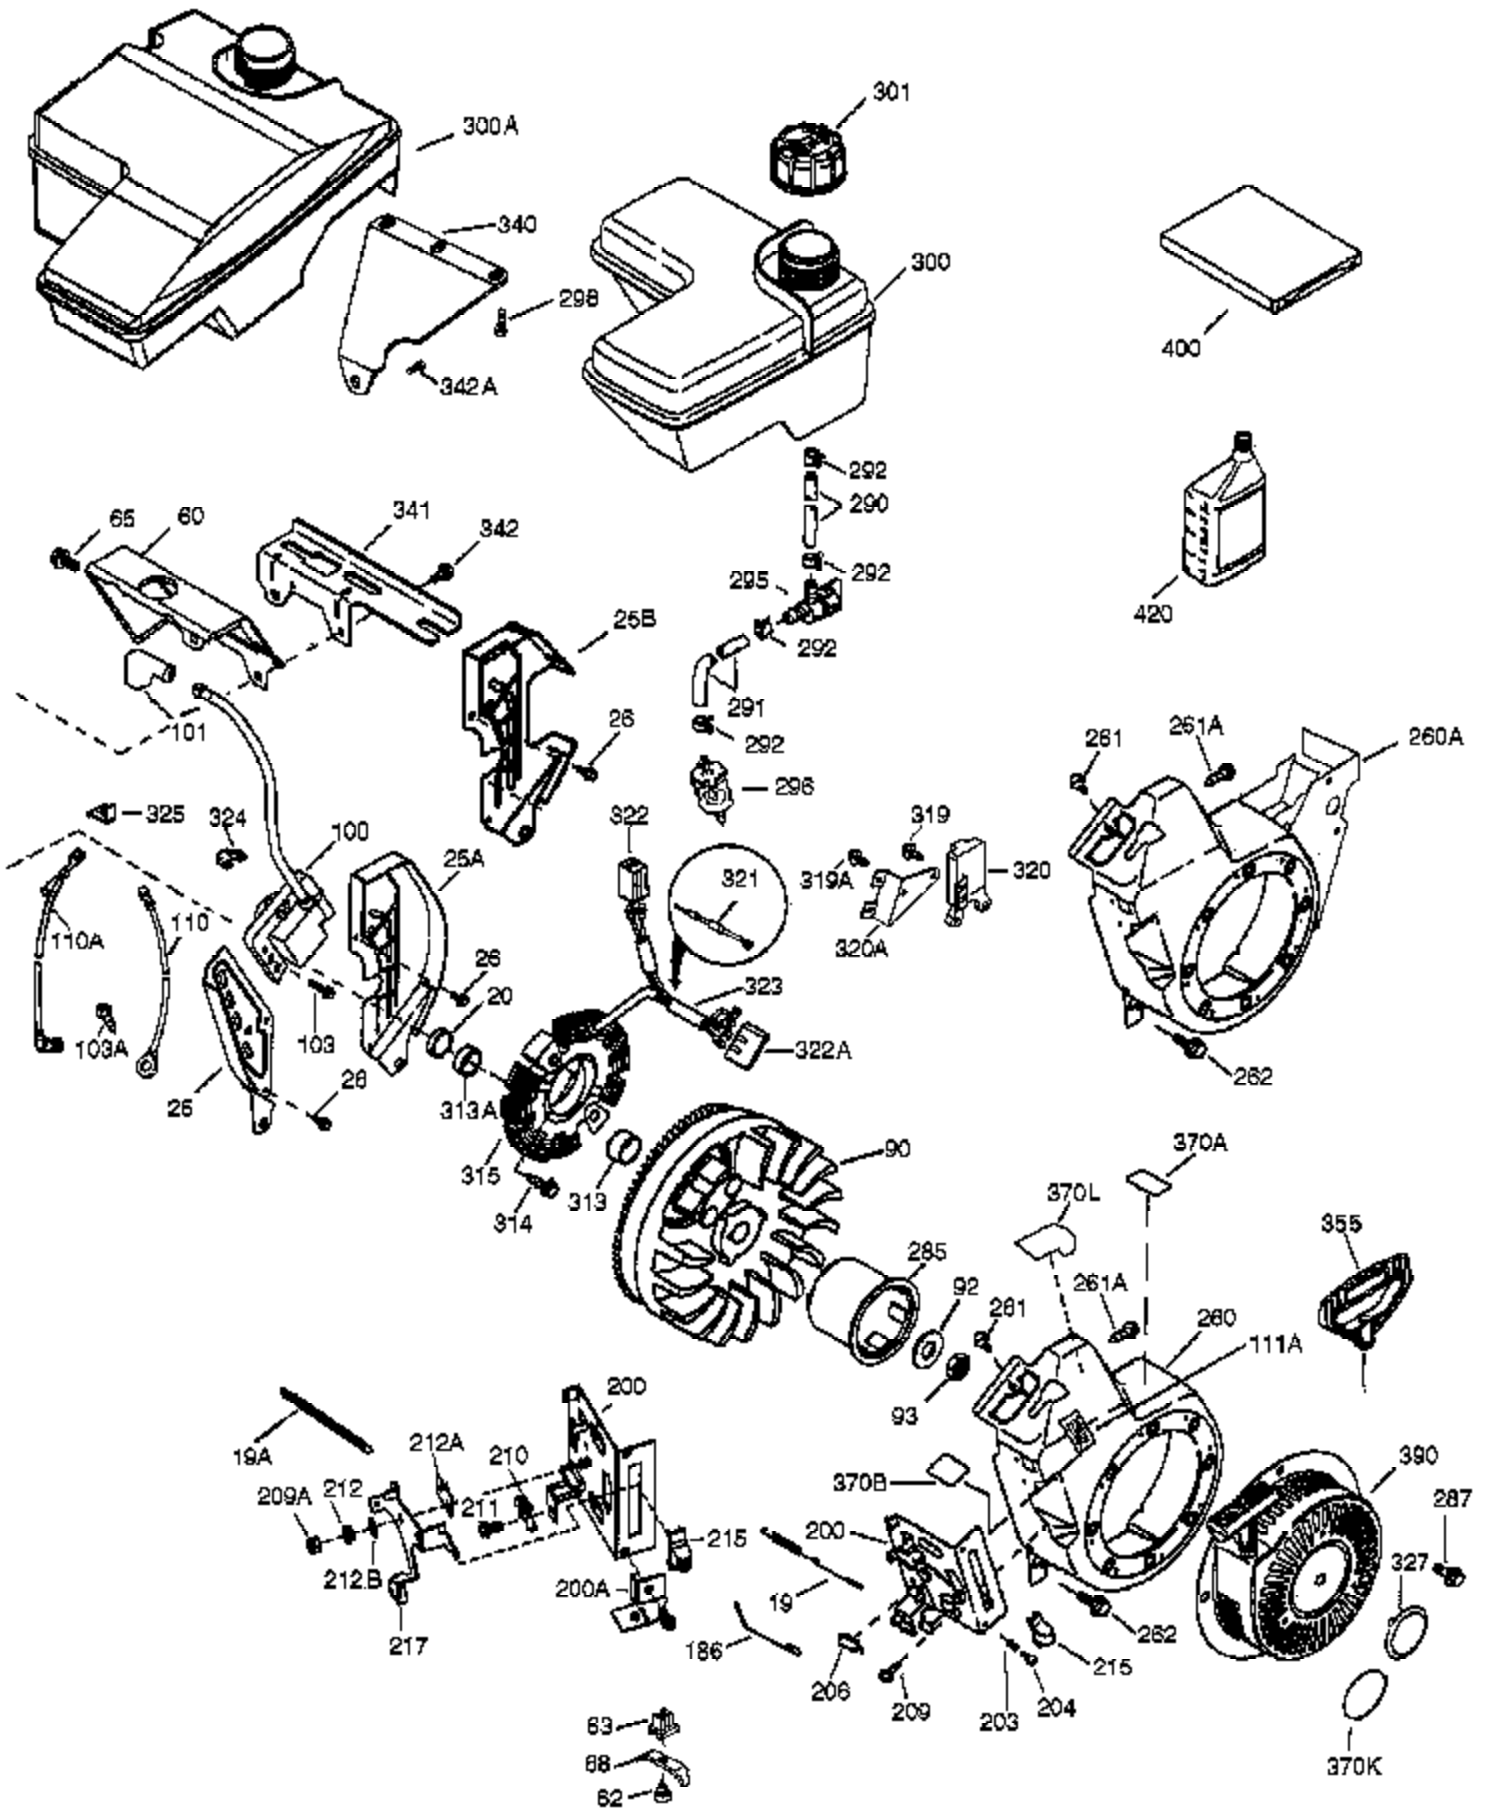

Ref #	Part Number	Qty	Description
19	36750	1	Extension Spring
20	32600	1	Oil Seal
25A	36622	1	Air Baffle (Right)
25	36621	1	Air Baffle (Left)
26	30200	2	Screw, 10-24 x 9/16"
60	36623	1	Blower Housing Extension
65	30200	1	Screw, 10-24 x 9/16"
83	36057	1	Governor Spool
90	611205	1	Flywheel
92	650815	1	Belleville Washer
93	650816	1	Flywheel Nut
100	34443A	1	Solid State Ignition
101	610118	1	Spark Plug Cover
103	651007	2	Screw, Torx T-15, 10-24 x 15/16"
110	36767	1	Ground Wire
111A	611223	1	Low Oil Indicator Light
200	36747A	1	Control Bracket (Incl. 203, 204, 206 & 215)
203	31342	1	Compression Spring
204	651029	1	Screw, Torx T-10, 5-40 x 7/16"
206	610973	1	Terminal
209	650821	1	Screw, 10-32 x 1/2"
215	36638	1	Control Knob
260	36864	1	Blower Housing
261	651008	1	Screw, 1/4-20 x 31/64"
261A	650821	2	Screw, 10-32 x 1/2"
262	651008	2	Screw, 1/4-20 x 31/64"
285	35985B	1	Starter Cup
287	0	4	Rivet (Can be purchased locally)
290	30705	1	Fuel Line
292	26460	2	Fuel Line Clamp
300	36863	1	Fuel Tank (Incl. 292 & 301)
301	36754	1	Fuel Cap (Black)
313	34080	1	Spacer
325	29443	1	Wire Clip
341	36644	1	Fuel Tank Bracket
342	651010	2	Screw, 1/4-20 x 7/8"
370A	36261	1	Lubrication Decal
370L	36771	1	Oil Sensor Decal
370K	36695	1	Starter Decal
370B	33107	1	Speed Control Decal
390	590736	1	Rewind Starter (NOTE: This engine could have been built with 590748 starter.)
400	36716A	1	* Gasket Set (Incl. items marked PK in notes) Incl. (1) each of 26756, 27272A, 29673, 35626, 36581, 36624, 36715
420	730225	1	SAE 30 4-Cycle Engine Oil (Quart)