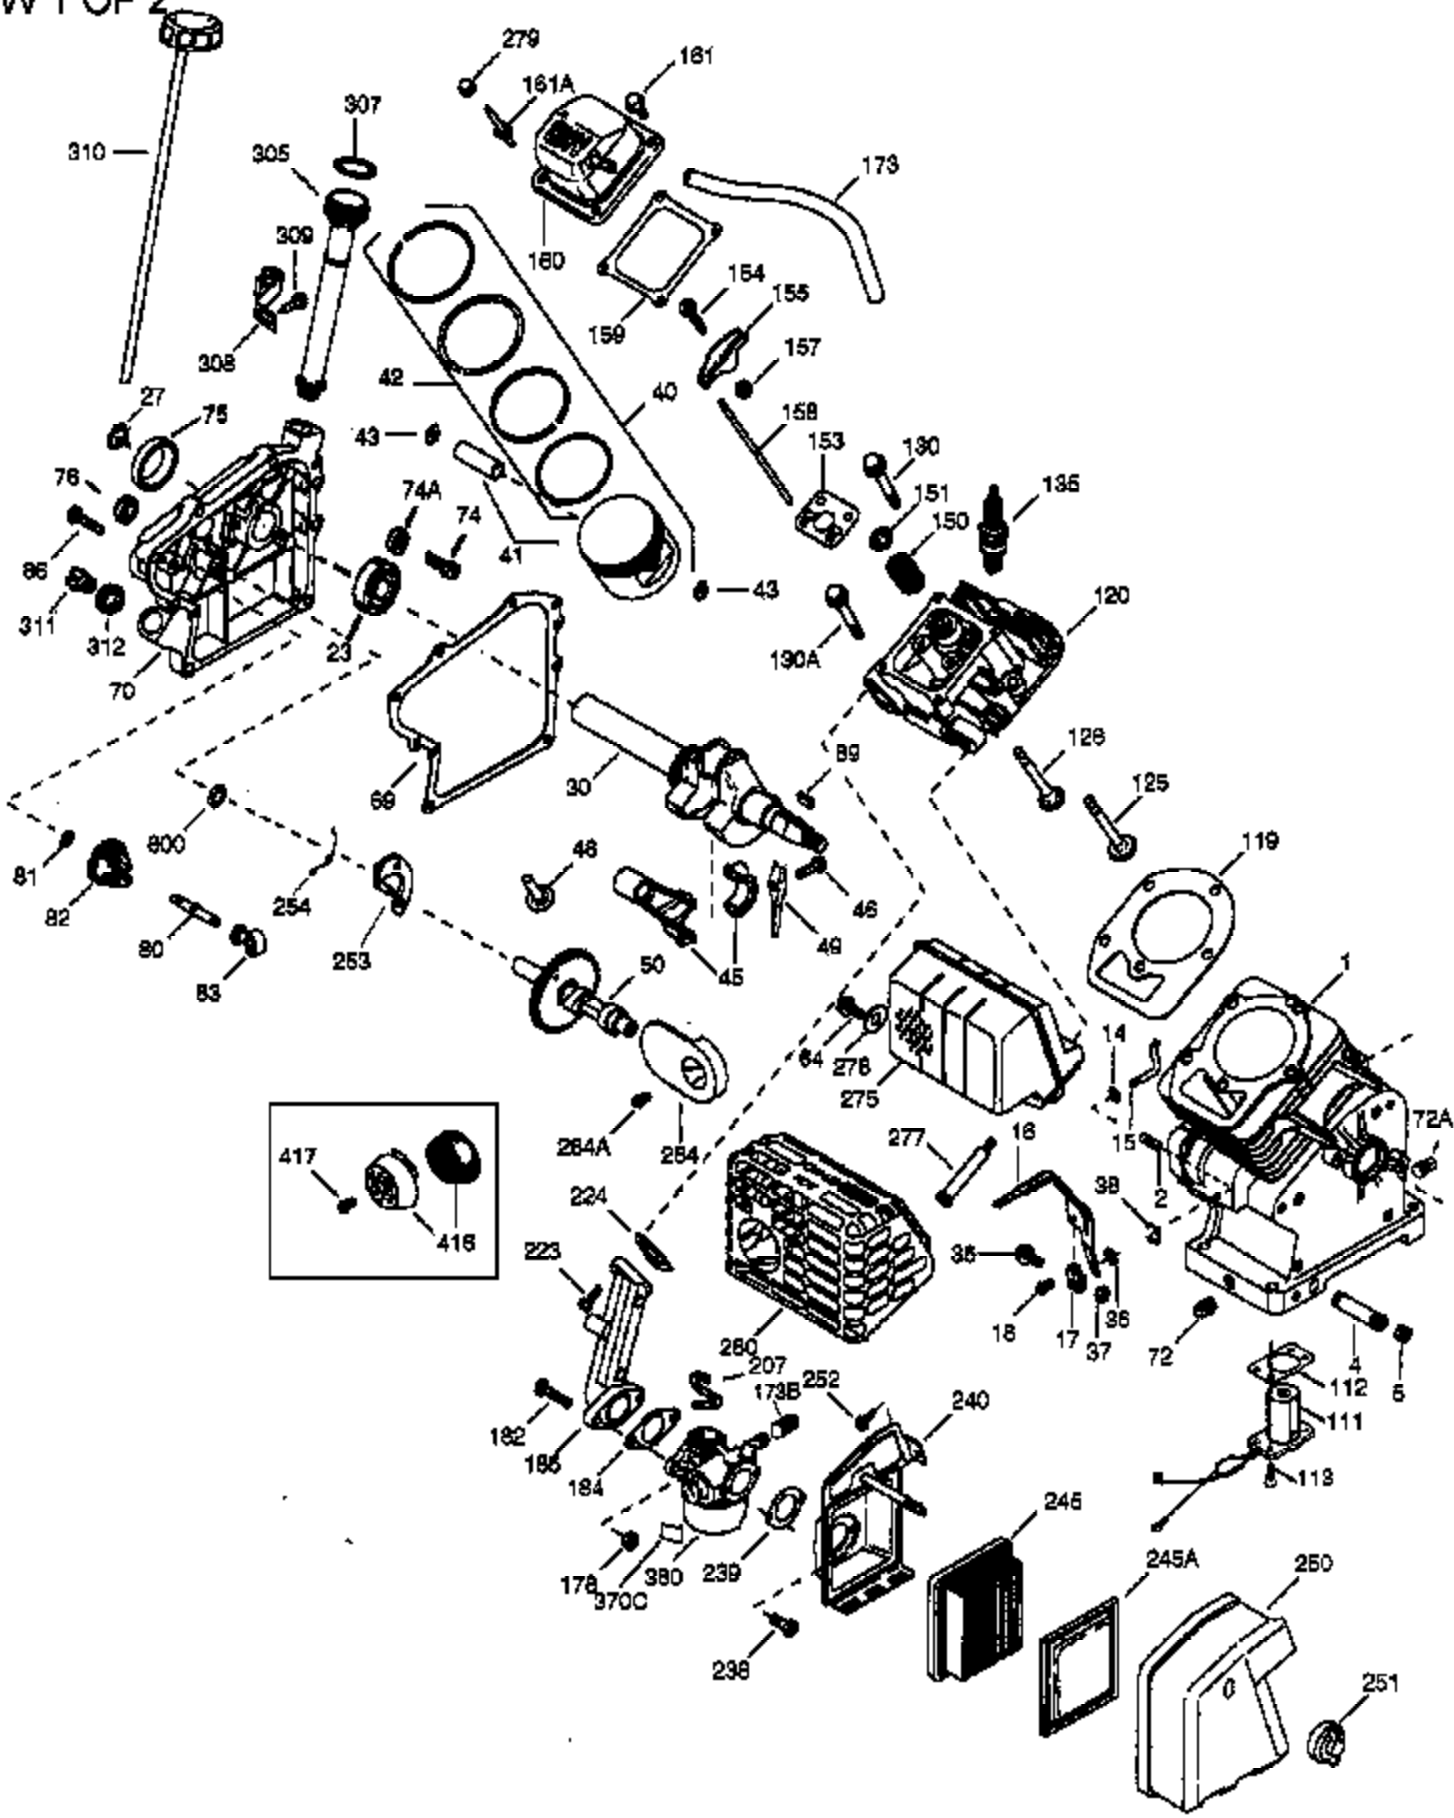

VIEW 1 OF 2

Engine Parts List #1

Ref #	Part Number	Qty	Description
	1 36768	1	Cylinder (Incl. 2, 20, 72 & 72A)
	2 26727	2	Dowel Pin
	14 28277	1	Washer
	15 30589	1	Governor Rod
	16 36618	1	Governor Lever
	17 36700	1	Governor Lever Clamp
	18 651028	1	Screw, Torx T-15, 8-32 x 3/8"
	23 36732	1	Ball Bearing
	27 36733	1	Bearing Retainer
	30 36763	1	Crankshaft
	35 29826	1	Screw, 10-32 x 3/4"
	36 29918	1	Lock Washer
	37 29216	1	Lock Nut, 10-32
	38 29642	1	Retaining Ring
	40 35544A	1	Piston, Pin & Ring Set (Std.)
	40 35545A	1	Piston, Pin & Ring Set (.010" OS)
	40 35546	1	Piston, Pin & Ring Set (.020" OS)
	41 35541	1	Piston & Pin Ass'y. (Std.) (Incl. 43)
	41 35542	1	Piston & Pin Ass'y. (.010" OS) (Incl. 43)
	41 35543	1	Piston & Pin Ass'y. (.020" OS) (Incl. 43)
	42 35547A	1	Ring Set (Std.)
	42 35548A	1	Ring Set (.010" OS)
	42 35549	1	Ring Set (.020" OS)
	43 20381	2	Piston Pin Retaining Ring
	45 32875A	1	Connecting Rod Ass'y. (Incl. 46 & 49)
	46 32610A	2	Connecting Rod Bolt
	48 35616	2	Valve Lifter
	49 36611	1	Oil Dipper
	50 36620	1	Camshaft (Incl. 253 & 254)
	64 651015	1	Screw, 1/4-20 x 1-1/8"
	69 36624	1	* Cylinder Cover Gasket
	70 36731	1	Cylinder Cover (Incl. 75 thru 83 & 31 1)
	72 27642	2	Oil Drain Plug
	72A 28582	1	Oil Drain Plug
	74A 28537	2	Washer
	74 30200	2	Screw, 10-24 x 9/16"
	75 36742	1	Oil Seal
	80 30574A	1	Governor Shaft
	81 30590A	1	Washer
	82 30591	1	Governor Gear Ass'y. (Incl. 81)
	83 36057	1	Governor Spool
	86 650488	8	Screw, 1/4-20 x 1-1/4"
	89 610961	1	Flywheel Key
	111 611207	1	Low Oil Sensor (Incl 112)
	112 35967	1	Low Oil Sensor Gasket
	113 650950	4	Screw, Torx T-25, 10-24 x 5/8"
	119 36738	1	* Cylinder Head Gasket
	120 36739	1	Cylinder Head
	125 36471	1	Exhaust Valve (Std.) (Incl. 151)
	125 36472	1	Exhaust Valve (1/32" OS) (Incl. 151)
	126 29315C	1	Intake Valve (1/32" OS) (Incl. 151)
	126 37711	1	Intake Valve (Std.) (Incl. 151)
	130A 650999	1	Screw, 5/16-18 x 2-41/64"
	130 650912	4	Screw, 5/16-18 x 1-1/2"
	135 34645	1	Resistor Spark Plug (RN4C)
	150 31672	2	Valve Spring
	151 31673	2	Valve Spring Cap
	153 36649	1	Push Rod Guide