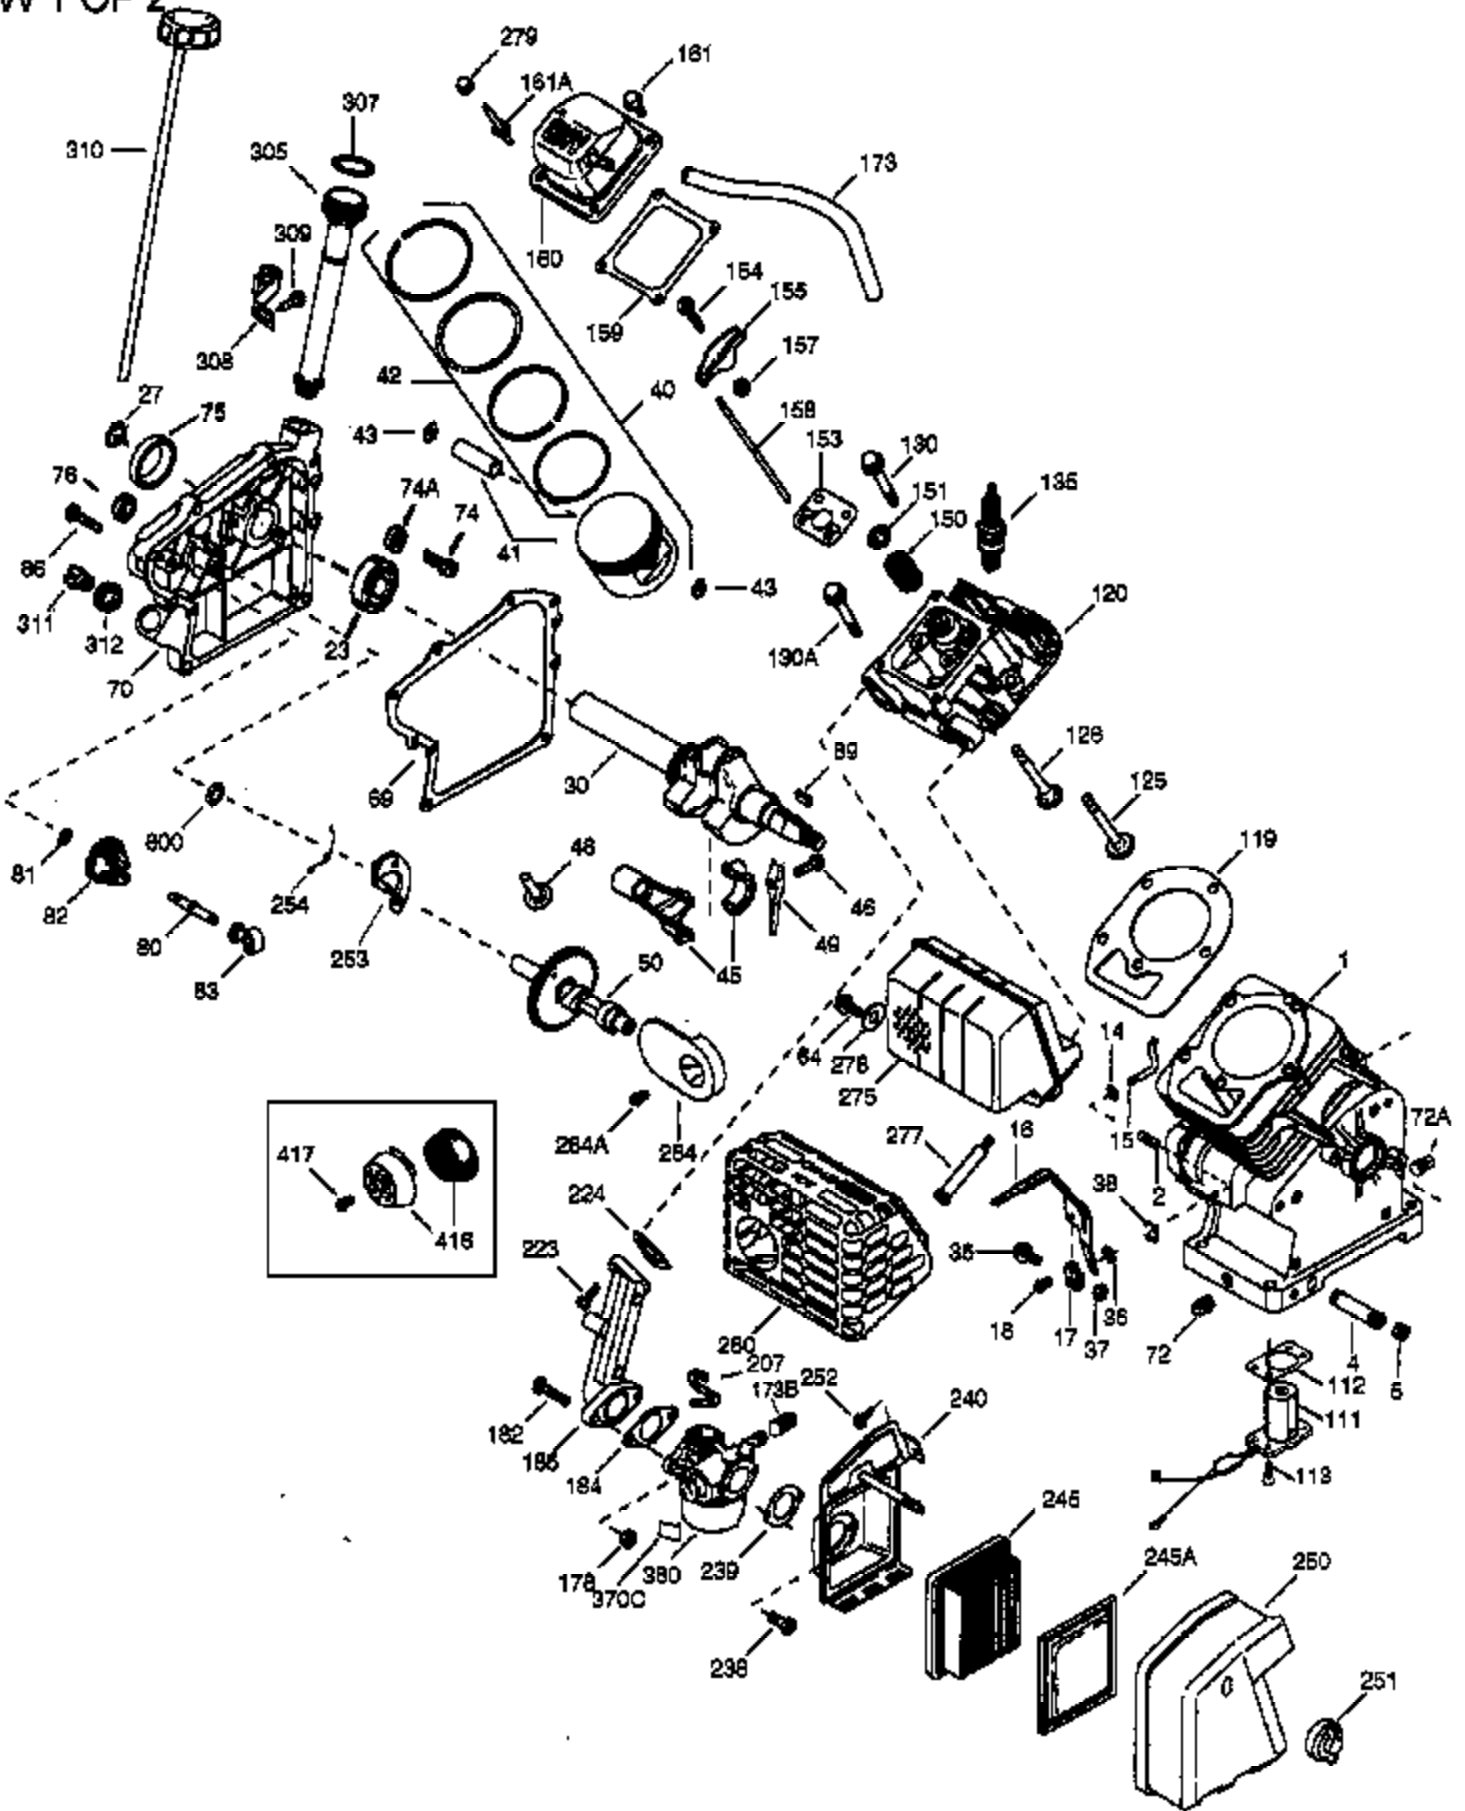

VIEW 1 OF 2

Engine Parts List #1

Ref #	Part Number	Qty	Description
	1 36768	1	Cylinder (Incl. 2, 20 & 72)
	2 26727	2	Dowel Pin
	14 28277	1	Washer
	15 30589	1	Governor Rod
	16 36618	1	Governor Lever
	17 36700	1	Governor Lever Clamp
	18 651028	1	Screw, Torx T-15, 8-32 x 3/8"
	23 36732	1	Ball Bearing
	27 36733	1	Bearing Retainer
	30 36763	1	Crankshaft
	35 29826	1	Screw, 10-32 x 3/4"
	36 29918	1	Lock Washer
	37 29216	1	Lock Nut, 10-32
	38 29642	1	Retaining Ring
	40 35544A	1	Piston, Pin & Ring Set (Std.)
	40 35545A	1	Piston, Pin & Ring Set (.010" OS)
	40 35546	1	Piston, Pin & Ring Set (.020" OS)
	41 35541	1	Piston & Pin Ass'y. (Std.) (Incl. 43)
	41 35542	1	Piston & Pin Ass'y. (.010" OS) (Incl. 43)
	41 35543	1	Piston & Pin Ass'y. (.020" OS) (Incl. 43)
	42 35547A	1	Ring Set (Std.)
	42 35548A	1	Ring Set (.010" OS)
	42 35549	1	Ring Set (.020" OS)
	43 20381	2	Piston Pin Retaining Ring
	45 32875A	1	Connecting Rod Ass'y. (Incl. 46 & 49)
	46 32610A	2	Connecting Rod Bolt
	48 35616	2	Valve Lifter
	49 36611	1	Oil Dipper
	50 36620	1	Camshaft (Incl. 253 & 254)
	64 651015	1	Screw, 1/4-20 x 1-1/8"
	69 36624	1	* Cylinder Cover Gasket
	70 36731	1	Cylinder Cover (Incl. 75 thru 83 & 31 1)
	72 27642	2	Oil Drain Plug
	72A 28582	1	Oil Drain Plug
	74A 28537	2	Washer
	74 30200	2	Screw, 10-24 x 9/16"
	75 36742	1	Oil Seal
	80 30574A	1	Governor Shaft
	81 30590A	1	Washer
	82 30591	1	Governor Gear Ass'y. (Incl. 81)
	83 36057	1	Governor Spool
	86 650488	8	Screw, 1/4-20 x 1-1/4"
	89 610961	1	Flywheel Key
	111 611207	1	Low Oil Sensor (Incl 112)
	112 35967	1	Low Oil Sensor Gasket
	113 650950	4	Screw, Torx T-25, 10-24 x 5/8"
	119 36738	1	* Cylinder Head Gasket
	120 36739	1	Cylinder Head
	125 36471	1	Exhaust Valve (Std.) (Incl. 151)
	125 36472	1	Exhaust Valve (1/32" OS) (Incl. 151)
	126 29315C	1	Intake Valve (1/32" OS) (Incl. 151)
	126 37711	1	Intake Valve (Std.) (Incl. 151)
	130A 650999	1	Screw, 5/16-18 x 2-41/64"
	130 650912	4	Screw, 5/16-18 x 1-1/2"
	135 34645	1	Resistor Spark Plug (RN4C)
	150 31672	2	Valve Spring
	151 31673	2	Valve Spring Cap
	153 36649	1	Push Rod Guide