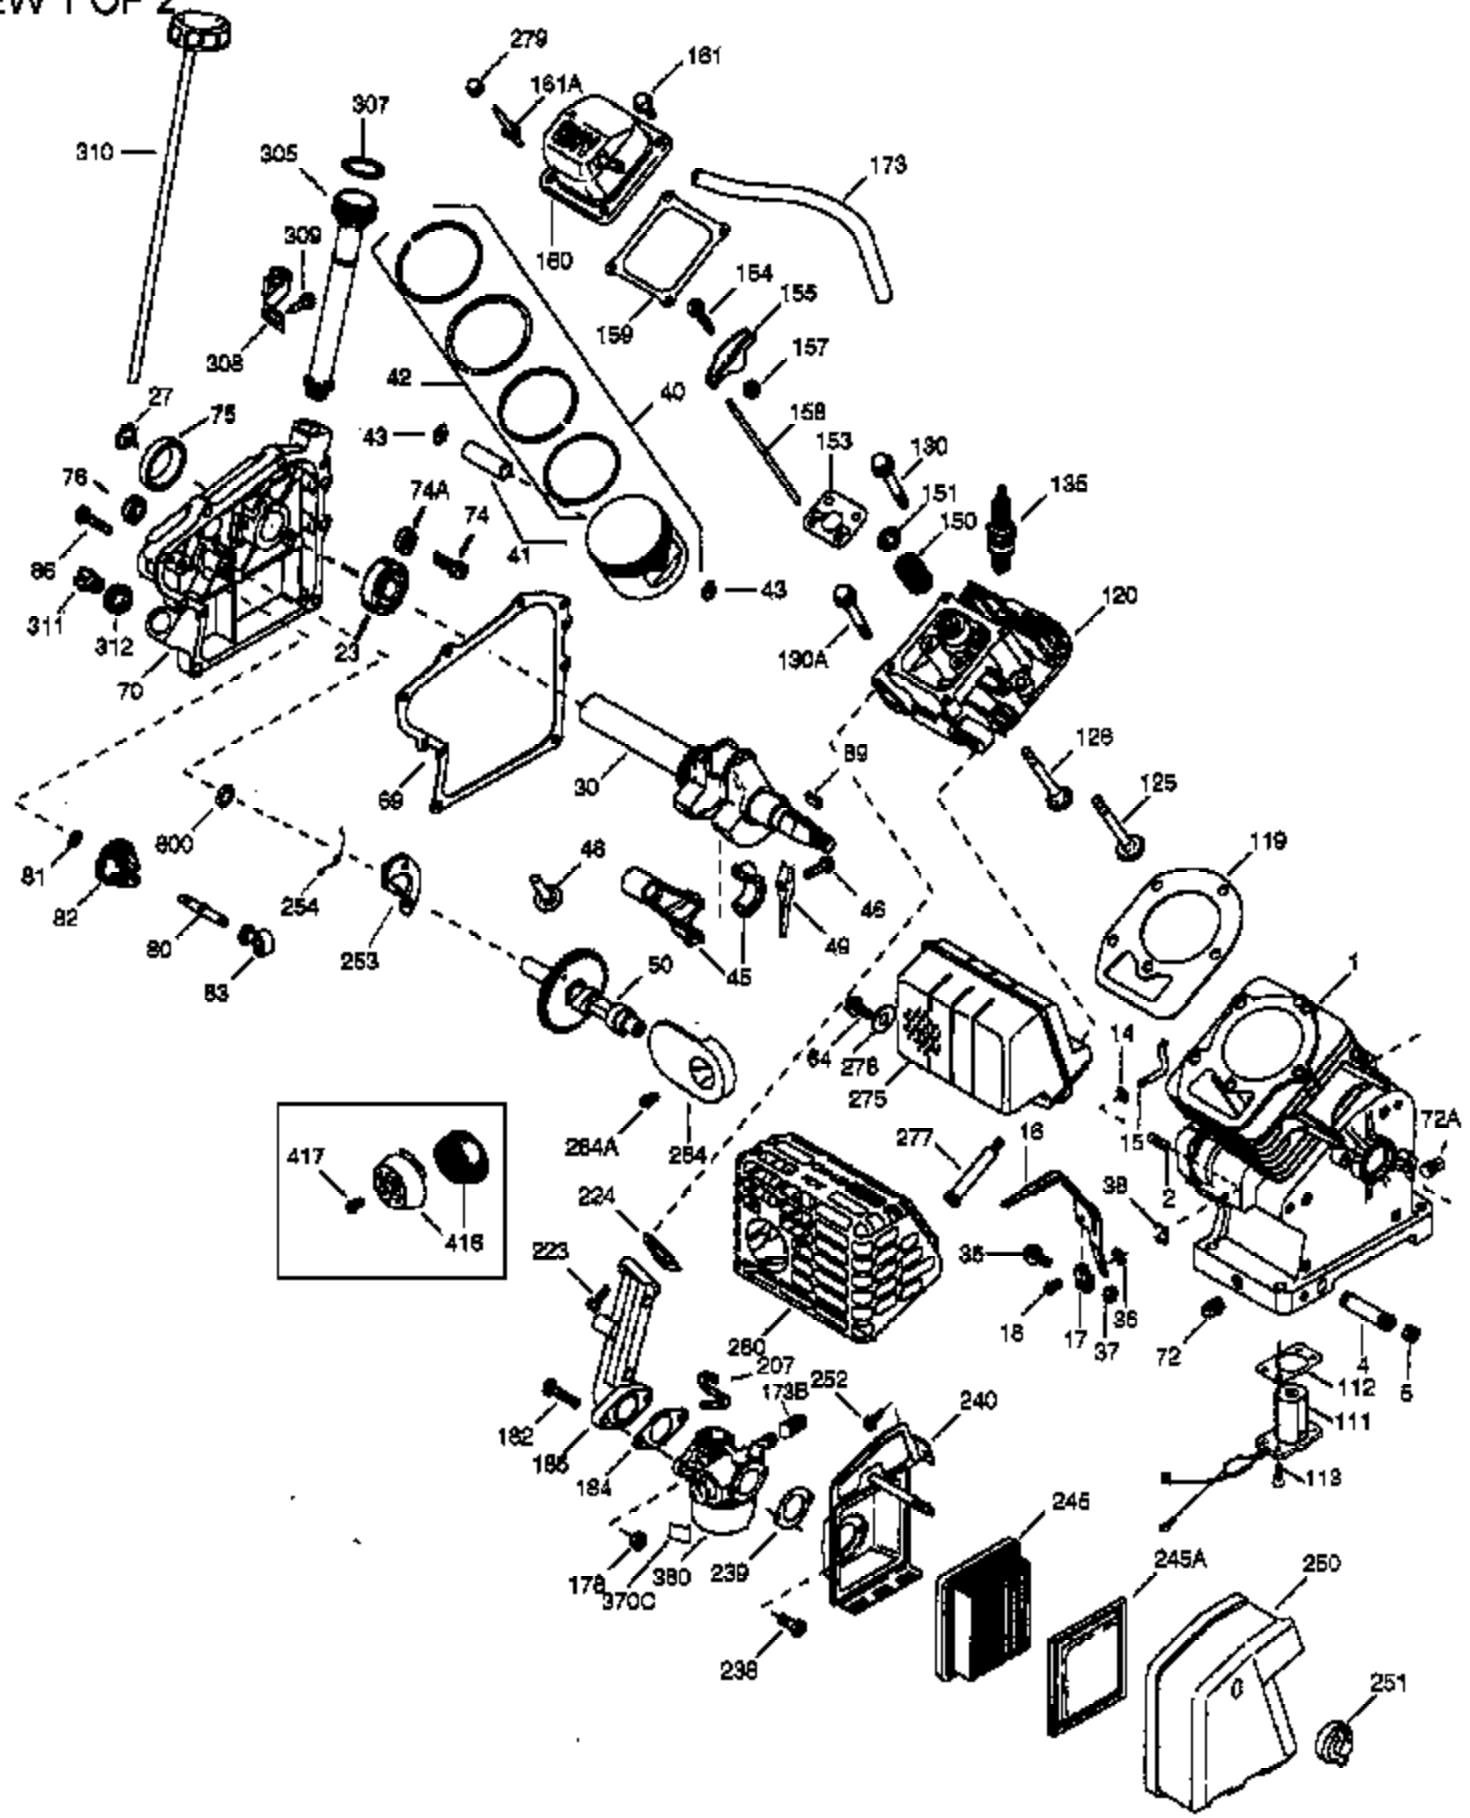

VIEW 1 OF 2

Ref #	Part Number	Qty	Description
	1 36714	1	Cylinder (Incl. 2, 20 & 72)
	2 26727	2	Dowel Pin
	4 31857	1	Oil Drain Extension
	5 30969	1	Extension Cap
	14 28277	1	Washer
	15 30589	1	Governor Rod
	16 36618	1	Governor Lever
	17 36700	1	Governor Lever Clamp
	18 650548	1	Screw, 8-32 x 5/16"
	30 36619	1	Crankshaft
	35 29826	1	Screw, 10-32 x 3/4"
	36 29918	1	Lock Washer
	37 29216	1	Lock Nut, 10-32
	38 29642	1	Retaining Ring
	40 35544A	1	Piston, Pin & Ring Set (Std.)
	40 35545A	1	Piston, Pin & Ring Set (.010" OS)
	40 35546	1	Piston, Pin & Ring Set (.020" OS)
	41 35541	1	Piston & Pin Ass'y. (Std.) (Incl. 43)
	41 35542	1	Piston & Pin Ass'y. (.010" OS) (Incl. 43)
	41 35543	1	Piston & Pin Ass'y. (.020" OS) (Incl. 43)
	42 35547A	1	Ring Set (Std.)
	42 35548A	1	Ring Set (.010" OS)
	42 35549	1	Ring Set (.020" OS)
	43 20381	2	Piston Pin Retaining Ring
	45 32875A	1	Connecting Rod Ass'y. (Incl. 46 & 49)
	46 32610A	2	Connecting Rod Bolt
	48 35616	2	Valve Lifter
	49 36611	1	Oil Dipper
	50 36620	1	Camshaft
	64 651015	1	Screw, 1/4-20 x 1-1/8"
	69 36624	1	* Cylinder Cover Gasket
	70 36625	1	Cylinder Cover (Incl. 75 thru 83)
	75 27897	1	Oil Seal
	80 30574A	1	Governor Shaft
	81 30590A	1	Washer
	82 30591	1	Governor Gear Ass'y. (Incl. 81)
	83 36057	1	Governor Spool
	86 650488	8	Screw, 1/4-20 x 1-1/4"
	89 610961	1	Flywheel Key
	119 36715	1	* Cylinder Head Gasket
	120 36739	1	Cylinder Head
	125 36471	1	Exhaust Valve (Std.) (Incl. 151)
	125 36472	1	Exhaust Valve (1/32" OS) (Incl. 151)
	126 37711	1	Intake Valve (Std.) (Incl. 151)
	126 29315C	1	Intake Valve (1/32" OS) (Incl. 151)
130A	650999	1	Screw, 5/16-18 x 2-41/64"
130	650912	4	Screw, 5/16-18 x 1-1/2"
135	34645	1	Resistor Spark Plug (N4C)
150	31672	2	Valve Spring
151	31673	2	Valve Spring Cap
153	36649	1	Push Rod Guide
154	650913	2	Rocker Arm Stud
155	35624A	2	Rocker Arm
157	650914	2	Nut, 1/4-28
158	36629	2	Push Rod
159	35626	1	* Rocker Arm Cover Gasket
160	36630A	1	Rocker Arm Cover
161A	651012	2	Stud