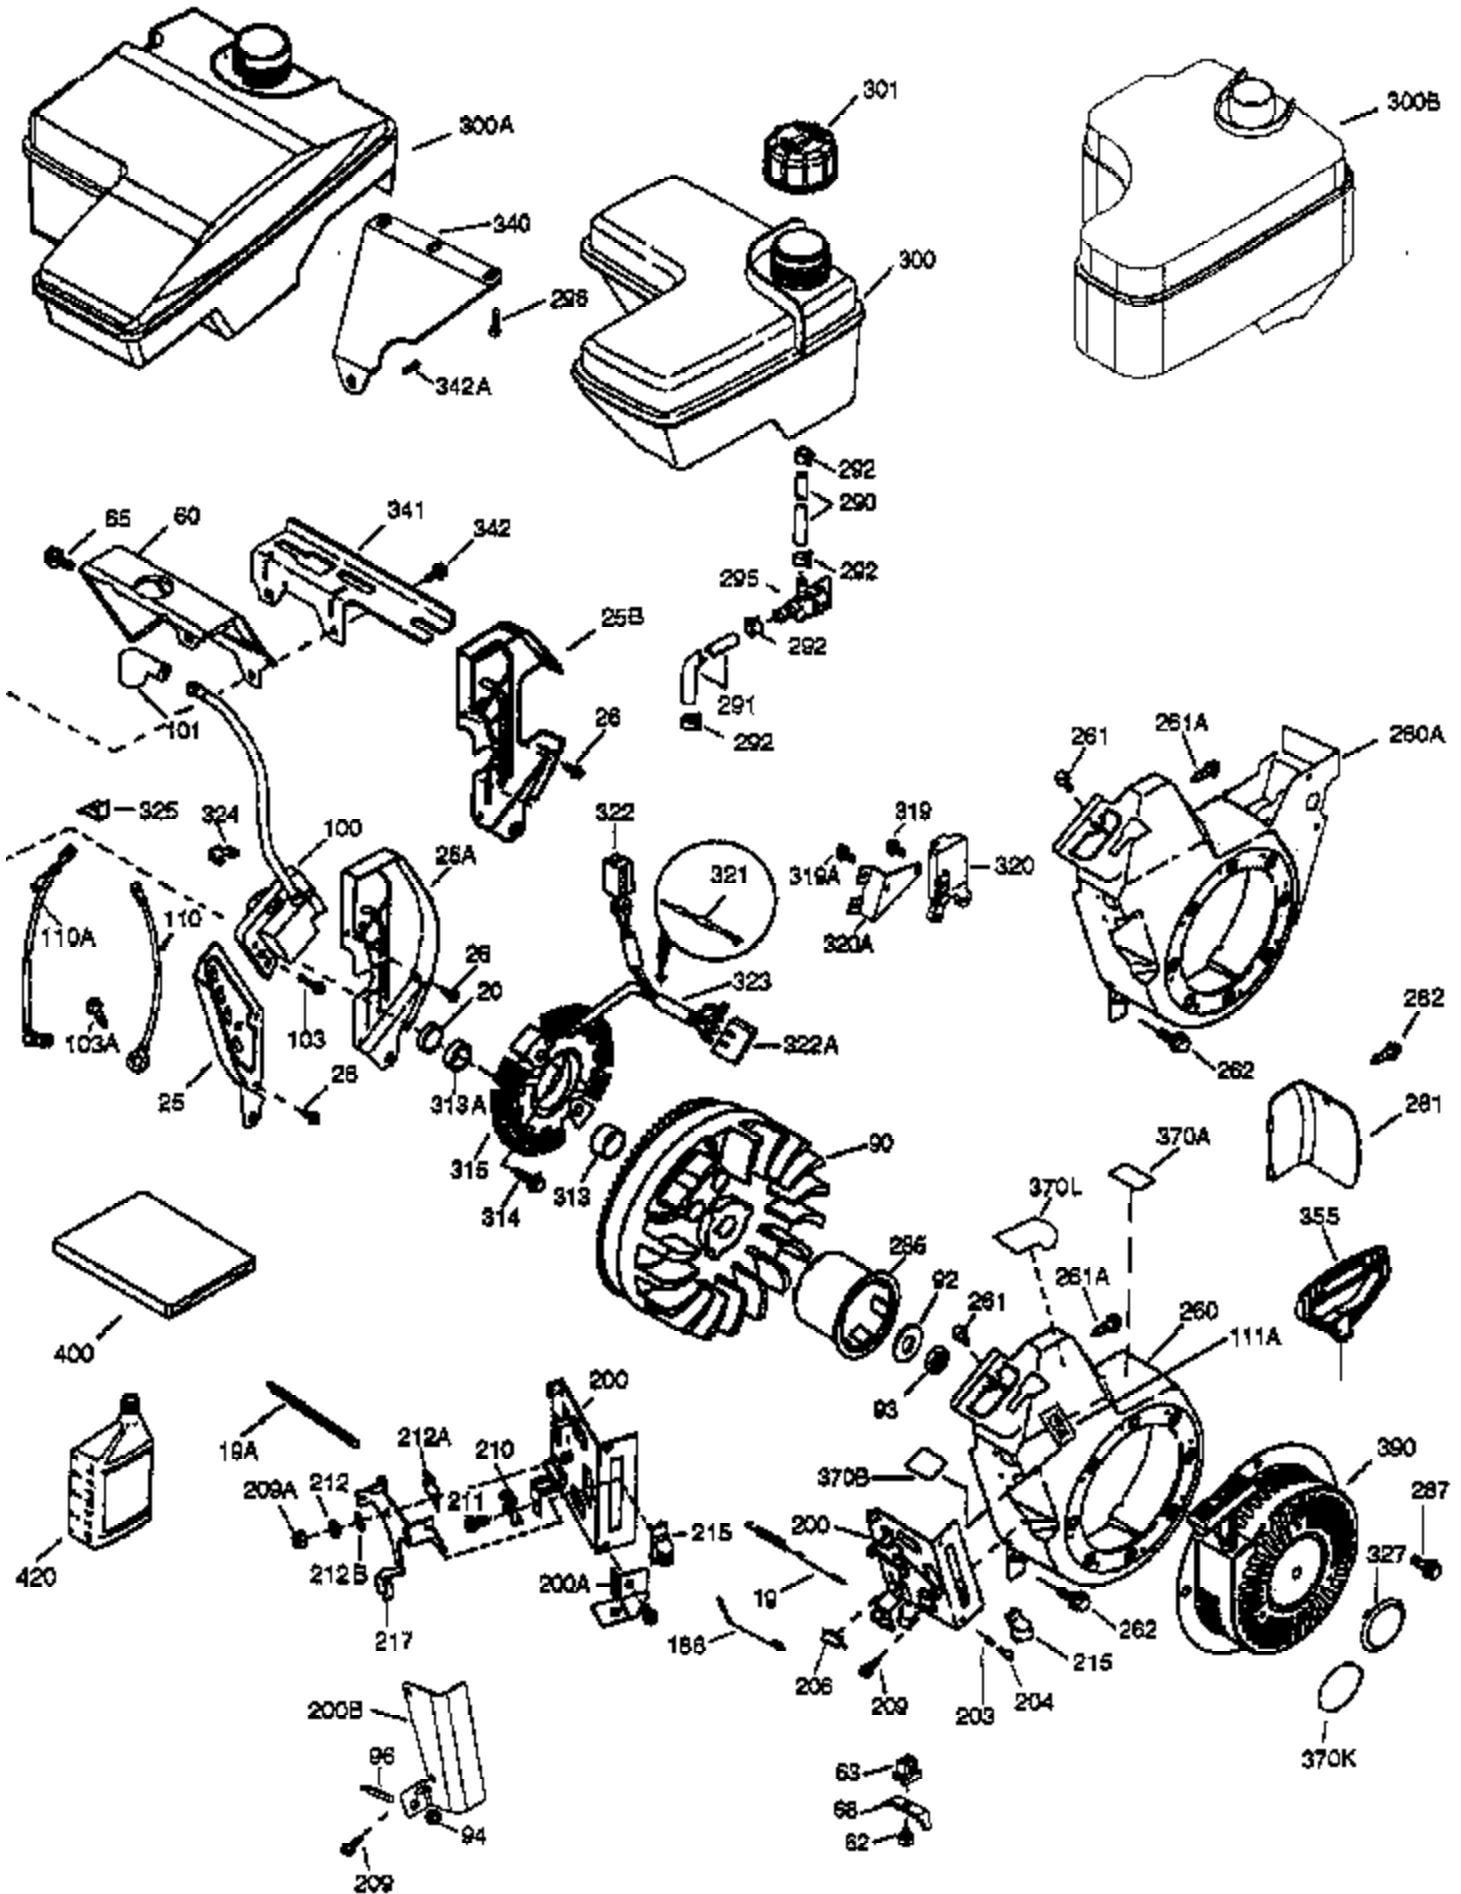

Ref #	Part Number	Qty	Description
19	37111	1	Extension Spring
19A	36741	1	Extension Spring
20	32600	1	Oil Seal
25A	36622	1	Air Baffle (Right)
25	36621	1	Air Baffle (Left)
26	30200	2	Screw, 10-24 x 9/16"
60	36623A	1	Blower Housing Extension
62	650760	1	Screw, 8-32 x 3/8"
63	28545	1	Grommet
65	30200	1	Screw, 10-24 x 9/16"
68	33356	1	Ground Terminal
90	611205	1	Flywheel
92	650815	1	Belleville Washer
93	650816	1	Flywheel Nut
100	34443B	1	Solid State Ignition
101	610118	1	Spark Plug Cover
103	651007	2	Screw, Torx T-15, 10-24 x 15/16"
110	36963	1	Ground Wire
110A	36964	1	Ground Wire
111B	611224	1	Rocker Switch (On/Off)
151A	40016A	1	Intake Valve Seal
186	36711	1	Governor Link
200A	37249	1	Control Bracket
200	36740A	1	Control Bracket (Incl. 19A, 210 & 211)
209	650821	1	Screw, 10-32 x 1/2"
210	27793	1	Conduit Clip
211	28942	1	Screw, 10-32 x 3/8"
260	36864	1	Blower Housing
261	651008	1	Screw, 1/4-20 x 31/64"
261A	650821	2	Screw, 10-32 x 1/2"
262	651008	2	Screw, 1/4-20 x 31/64"
285	35985B	1	Starter Cup
287	651008	4	Screw, 1/4-20 x 31/64"
290	30705	1	Fuel Line
292	26460	2	Fuel Line Clamp
300	36863	1	Fuel Tank (Incl. 292 & 301)
301	36754	1	Fuel Cap
313	34080	1	Spacer
325	37471	1	Fuel Line Bracket
325A	30200	1	Screw, 10-24 x 9/16"
341	36644	1	Fuel Tank Bracket
342	651010	2	Screw, 1/4-20 x 7/8"
370K	36695	1	Starter Decal
370A	36261	1	Lubrication Decal
390	590704	1	Rewind Starter (NOTE: This engine could have been built with 590746 starter.)
400	36716A	1	* Gasket Set (Incl. items marked PK in notes) Incl. (1) each of 26756, 27272A, 29673, 35626, 36581, 36624, 36715
420	730225	1	SAE 30 4-Cycle Engine Oil (Quart)