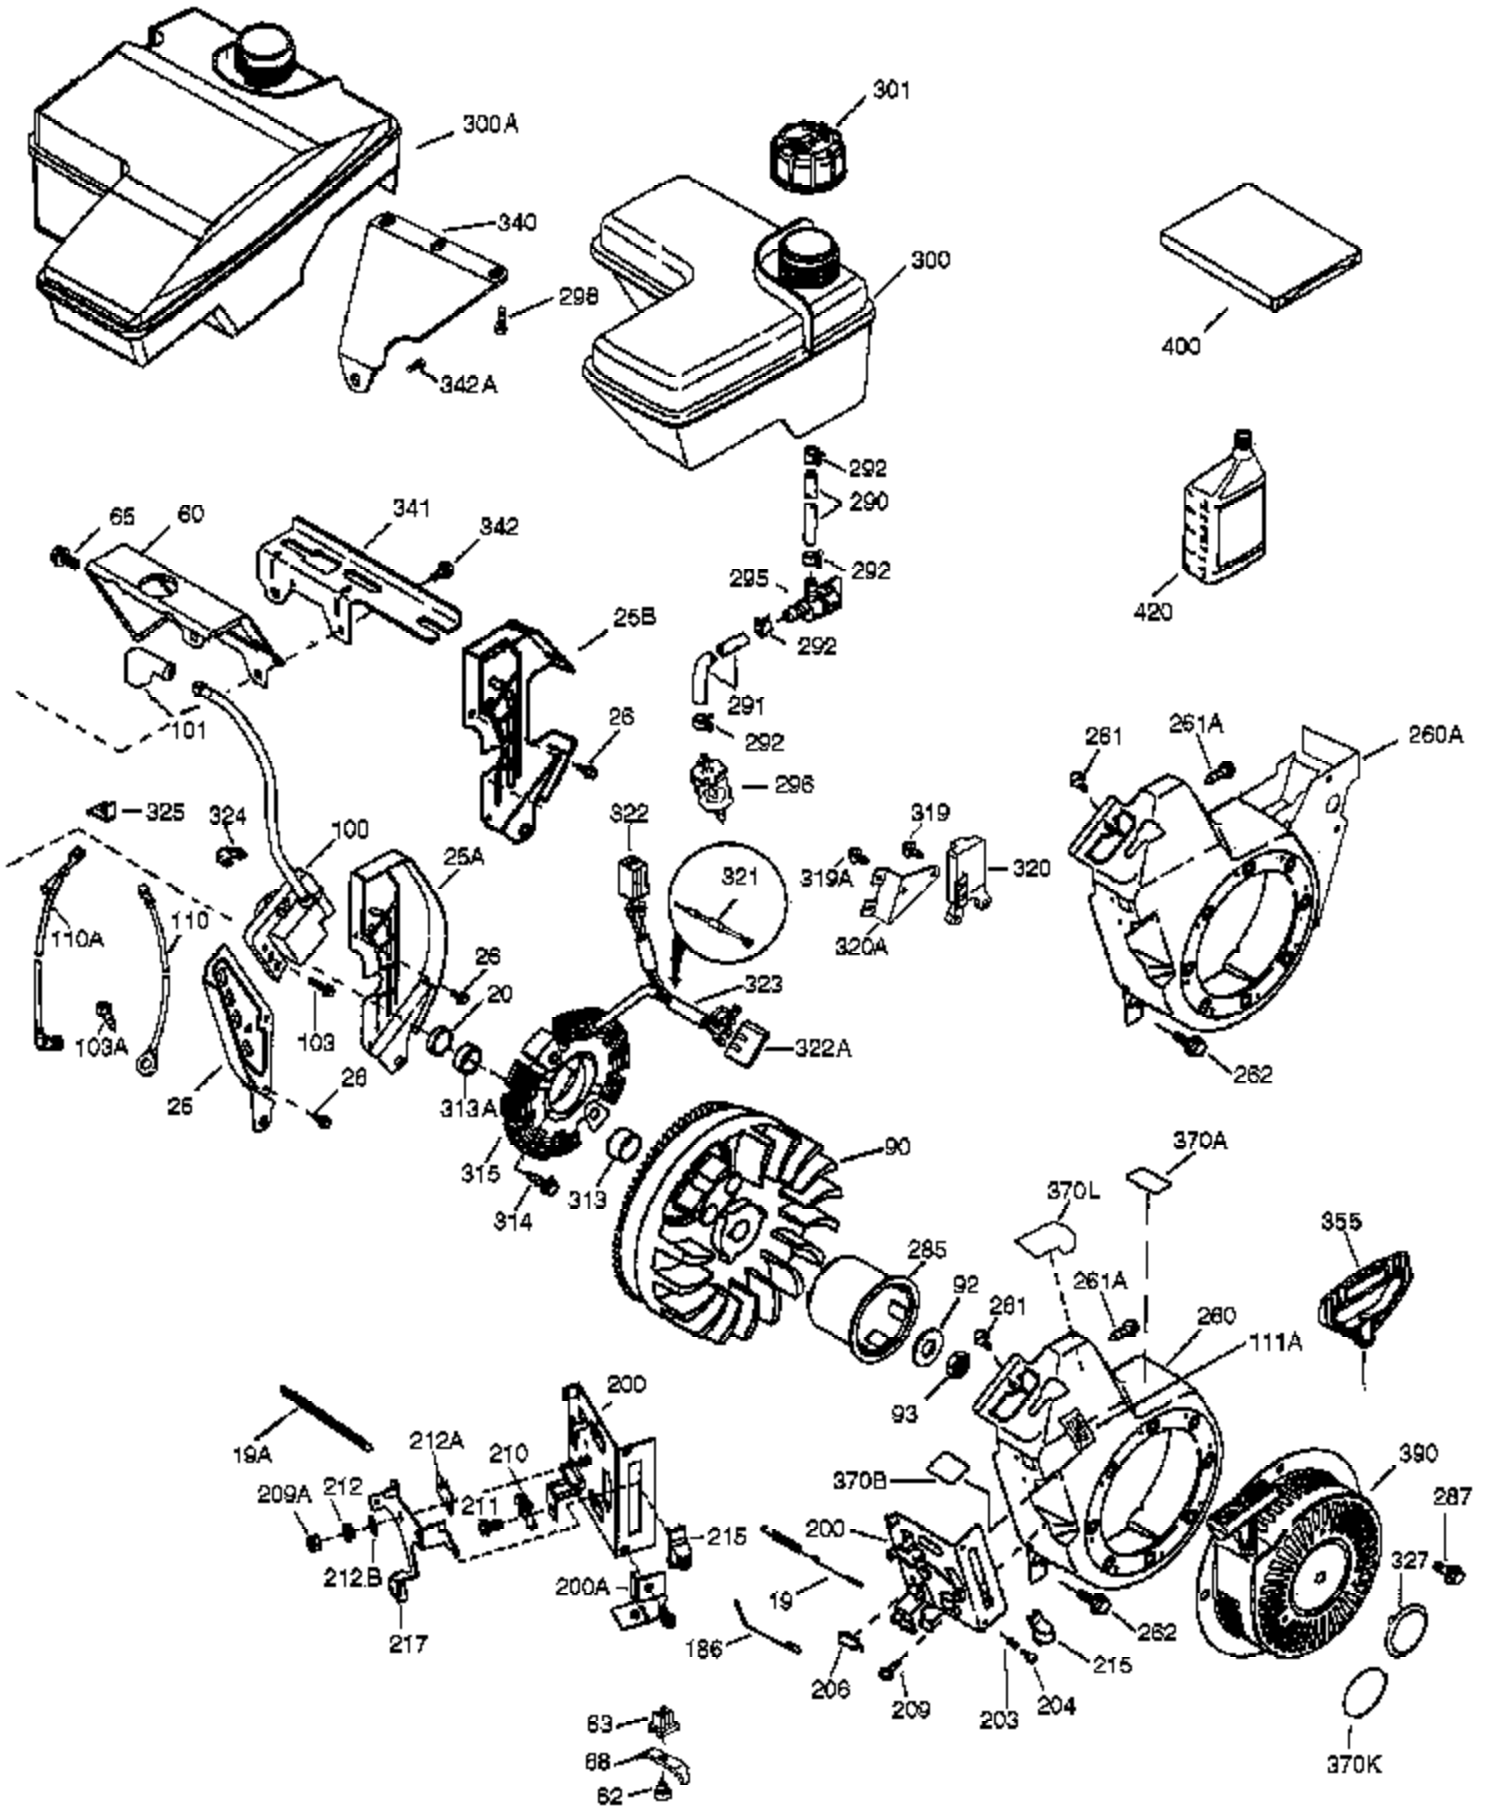

Engine Parts List #2

Ref #	Part Number	Qty	Description
19	36710	1	Extension Spring
20	32600	1	Oil Seal
25A	36622	1	Air Baffle (Right)
25	36621	1	Air Baffle (Left)
26	30200	2	Screw, 10-24 x 9/16"
60	36623	1	Blower Housing Extension
62	650760	1	Screw, 8-32 x 3/8"
63	28545	1	Grommet
65	30200	1	Screw, 10-24 x 9/16"
68	33356	1	Ground Terminal
83	36057	1	Governor Spool
90	611205	1	Flywheel
92	650815	1	Belleville Washer
93	650816	1	Flywheel Nut
100	34443A	1	Solid State Ignition
101	610118	1	Spark Plug Cover
103	651007	2	Screw, Torx T-15, 10-24 x 15/16"
110	36679A	1	Ground Wire
186	36711	1	Governor Link
200	36736	1	Control Bracket (Incl. 206 & 215)
206	610973	1	Terminal
209	650821	1	Screw, 10-32 x 1/2"
215	36638	1	Control Knob
260	36864	1	Blower Housing
261	651008	1	Screw, 1/4-20 x 31/64"
261A	650821	2	Screw, 10-32 x 1/2"
262	651008	2	Screw, 1/4-20 x 31/64"
285	35985B	1	Starter Cup
287	0	4	Rivet (Can be purchased locally)
290	30705	1	Fuel Line
292	26460	2	Fuel Line Clamp
300	36863	1	Fuel Tank (Incl. 292 & 301)
301	36246	1	Fuel Cap
313	34080	1	Spacer
325	29443	1	Wire Clip
341	36644	1	Fuel Tank Bracket
342	651010	2	Screw, 1/4-20 x 7/8"
370A	36261	1	Lubrication Decal
370B	33107	1	Speed Control Decal
370K	36695	1	Starter Decal
390	590736	1	Rewind Starter
400	36716A	1	* Gasket Set (Incl. items marked PK in notes) Incl. (1) each of 26756, 27272A, 29673, 35626, 36581, 36624, 36715
420	730225	1	SAE 30 4-Cycle Engine Oil (Quart)