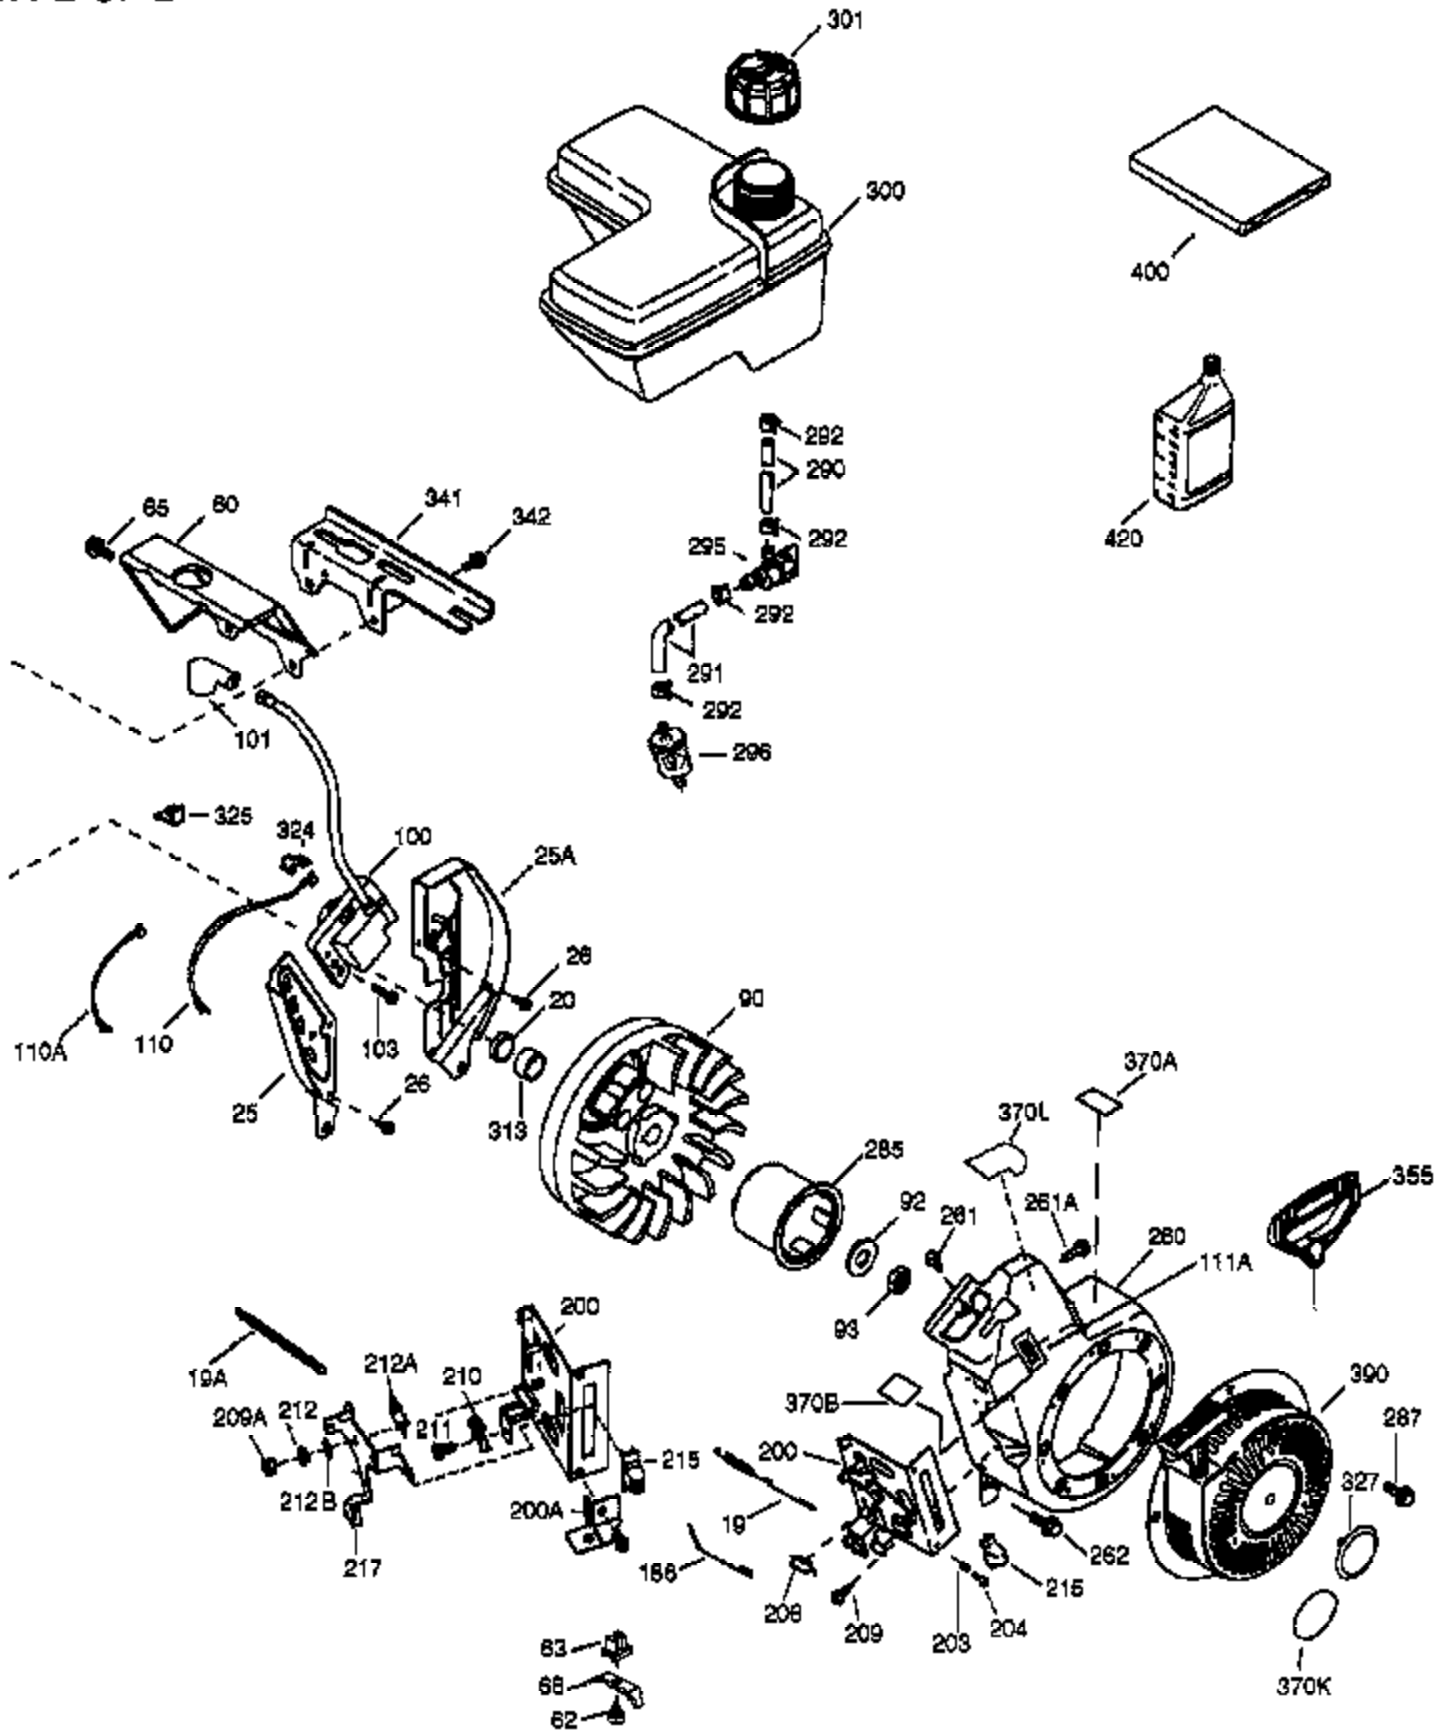

VIEW 2 OF 2

Ref #	Part Number	Qty	Description
19	36710	1	Extension Spring
20	32600	1	Oil Seal
23	36732	1	Ball Bearing
25A	36622	1	Air Baffle (Right)
25	36621	1	Air Baffle (Left)
26	30200	2	Screw, 10-24 x 9/16"
60	36623	1	Blower Housing Extension
65	30200	1	Screw, 10-24 x 9/16"
90	611205	1	Flywheel
92	650815	1	Belleville Washer
93	650816	1	Flywheel Nut
100	34443A	1	Solid State Ignition
101	610118	1	Spark Plug Cover
103	651007	2	Screw, Torx T-15, 10-24 x 15/16"
110	36054	1	Ground Wire
186	36711	1	Governor Link
200	36736	1	Control Bracket (Incl. 206 & 209A thr u 217)
200A	36686	1	Boden Wire Bracket
206	610973	1	Terminal
209A	651016	1	Nut
209	650821	2	Screw, 10-32 x 1/2"
210	27793	1	Conduit Clip
211	28942	1	Screw, 10-32 x 3/8"
212A	36685	1	Bearing Plate
212	30773	1	Bushing
212B	651017	1	Washer
215	36638	1	Control Knob
217	36684	1	Control Lever
260	36753	1	Blower Housing
261	651008	1	Screw, 1/4-20 x 31/64"
261A	650821	1	Screw, 10-32 x 1/2"
262	651008	2	Screw, 1/4-20 x 31/64"
285	35985A	1	Starter Cup
287	651008	4	Screw, 1/4-20 x 31/64"
290	30705	1	Fuel Line
292	26460	2	Fuel Line Clamp
300	36752	1	Fuel Tank (Incl. 292 & 301)
301	36246	1	Fuel Cap
313	34080	1	Spacer
325	29443	1	Wire Clip
341	36644	1	Fuel Tank Bracket
342	651010	2	Screw, 1/4-20 x 7/8"
370B	33107	1	Speed Control Decal
370K	36695	1	Starter Decal
370A	36261	1	Lubrication Decal
390	590704	1	Rewind Starter
400	36716A	1	* Gasket Set (Incl. items marked PK i n notes) Incl. (1) each of 26756, 27272A, 29673, 35626, 36581, 36624, 36738
420	730225	1	SAE 30 4-Cycle Engine Oil (Quart)