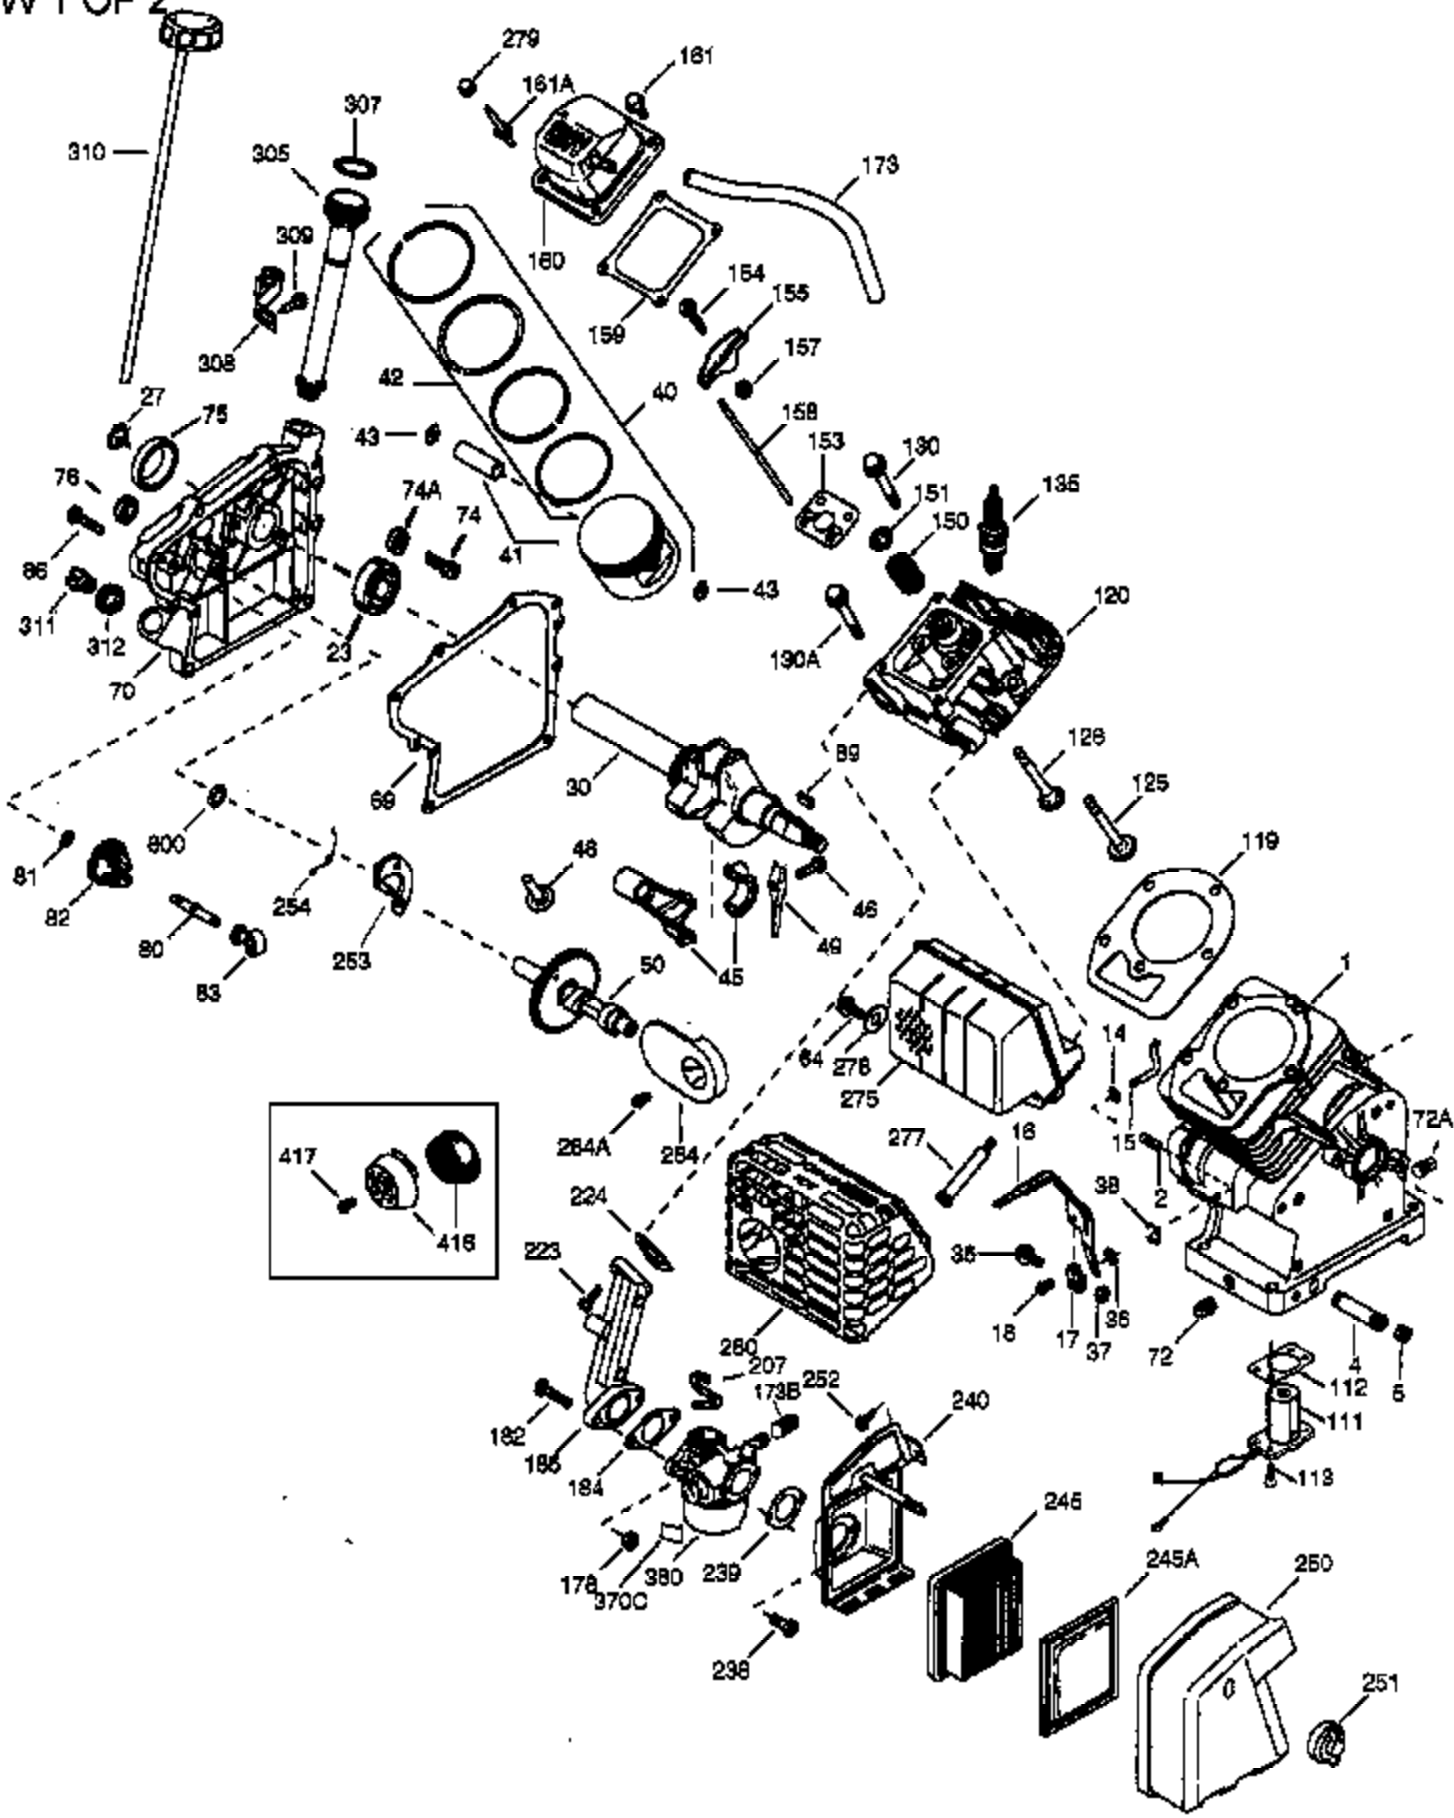

## Engine Parts List #1

Ref #	Part Number	Qty	Description
1	36714	1	Cylinder (Incl. 2, 20, 72 & 72A)
2	26727	2	Dowel Pin
14	28277	1	Washer
15	30589	1	Governor Rod
16	36618	1	Governor Lever
17	36700	1	Governor Lever Clamp
18	651028	1	Screw, Torx T-15, 8-32 x 3/8"
23	36732	1	Ball Bearing
27	36733	1	Bearing Retainer
30	36763	1	Crankshaft
35	29826	1	Screw, 10-32 x 3/4"
36	29918	1	Lock Washer
37	29216	1	Lock Nut, 10-32
38	29642	1	Retaining Ring
40	35544A	1	Piston, Pin & Ring Set (Std.)
40	35545A	1	Piston, Pin & Ring Set (.010" OS)
40	35546	1	Piston, Pin & Ring Set (.020" OS)
41	35541	1	Piston & Pin Ass'y. (Std.) (Incl. 43)
41	35542	1	Piston & Pin Ass'y. (.010" OS) (Incl. 43)
41	35543	1	Piston & Pin Ass'y. (.020" OS) (Incl. 43)
42	35547A	1	Ring Set (Std.)
42	35548A	1	Ring Set (.010" OS)
42	35549	1	Ring Set (.020" OS)
43	20381	2	Piston Pin Retaining Ring
45	32875A	1	Connecting Rod Ass'y. (Incl. 46 & 49)
46	32610A	2	Connecting Rod Bolt
48	35616	2	Valve Lifter
49	36611	1	Oil Dipper
50	36620	1	Camshaft (Incl. 253 & 254)
64	651015	1	Screw, 1/4-20 x 1-1/8"
69	36624	1	* Cylinder Cover Gasket
70	36731	1	Cylinder Cover (Incl. 75 thru 83 & 31 1)
72A	28582	1	Oil Drain Plug
72	27642	2	Oil Drain Plug
74	30200	2	Screw, 10-24 x 9/16"
74A	28537	2	Washer
75	36742	1	Oil Seal
80	30574A	1	Governor Shaft
81	30590A	1	Washer
82	30591	1	Governor Gear Ass'y. (Incl. 81)
83	36057	1	Governor Spool
86	650488	8	Screw, 1/4-20 x 1-1/4"
89	610961	1	Flywheel Key
119	36738	1	* Cylinder Head Gasket
120	36739	1	Cylinder Head
125	36471	1	Exhaust Valve (Std.) (Incl. 151)
125	36472	1	Exhaust Valve (1/32" OS) (Incl. 151)
126	37711	1	Intake Valve (Std.) (Incl. 151)
126	29315C	1	Intake Valve (1/32" OS) (Incl. 151)
130A	650999	1	Screw, 5/16-18 x 2-41/64"
130	650912	4	Screw, 5/16-18 x 1-1/2"
135	34645	1	Resistor Spark Plug (RN4C)
150	31672	2	Valve Spring
151	31673	2	Valve Spring Cap
153	36649	1	Push Rod Guide
154	650913	2	Rocker Arm Stud
155	35624A	2	Rocker Arm
157	650914	2	Nut, 1/4-28