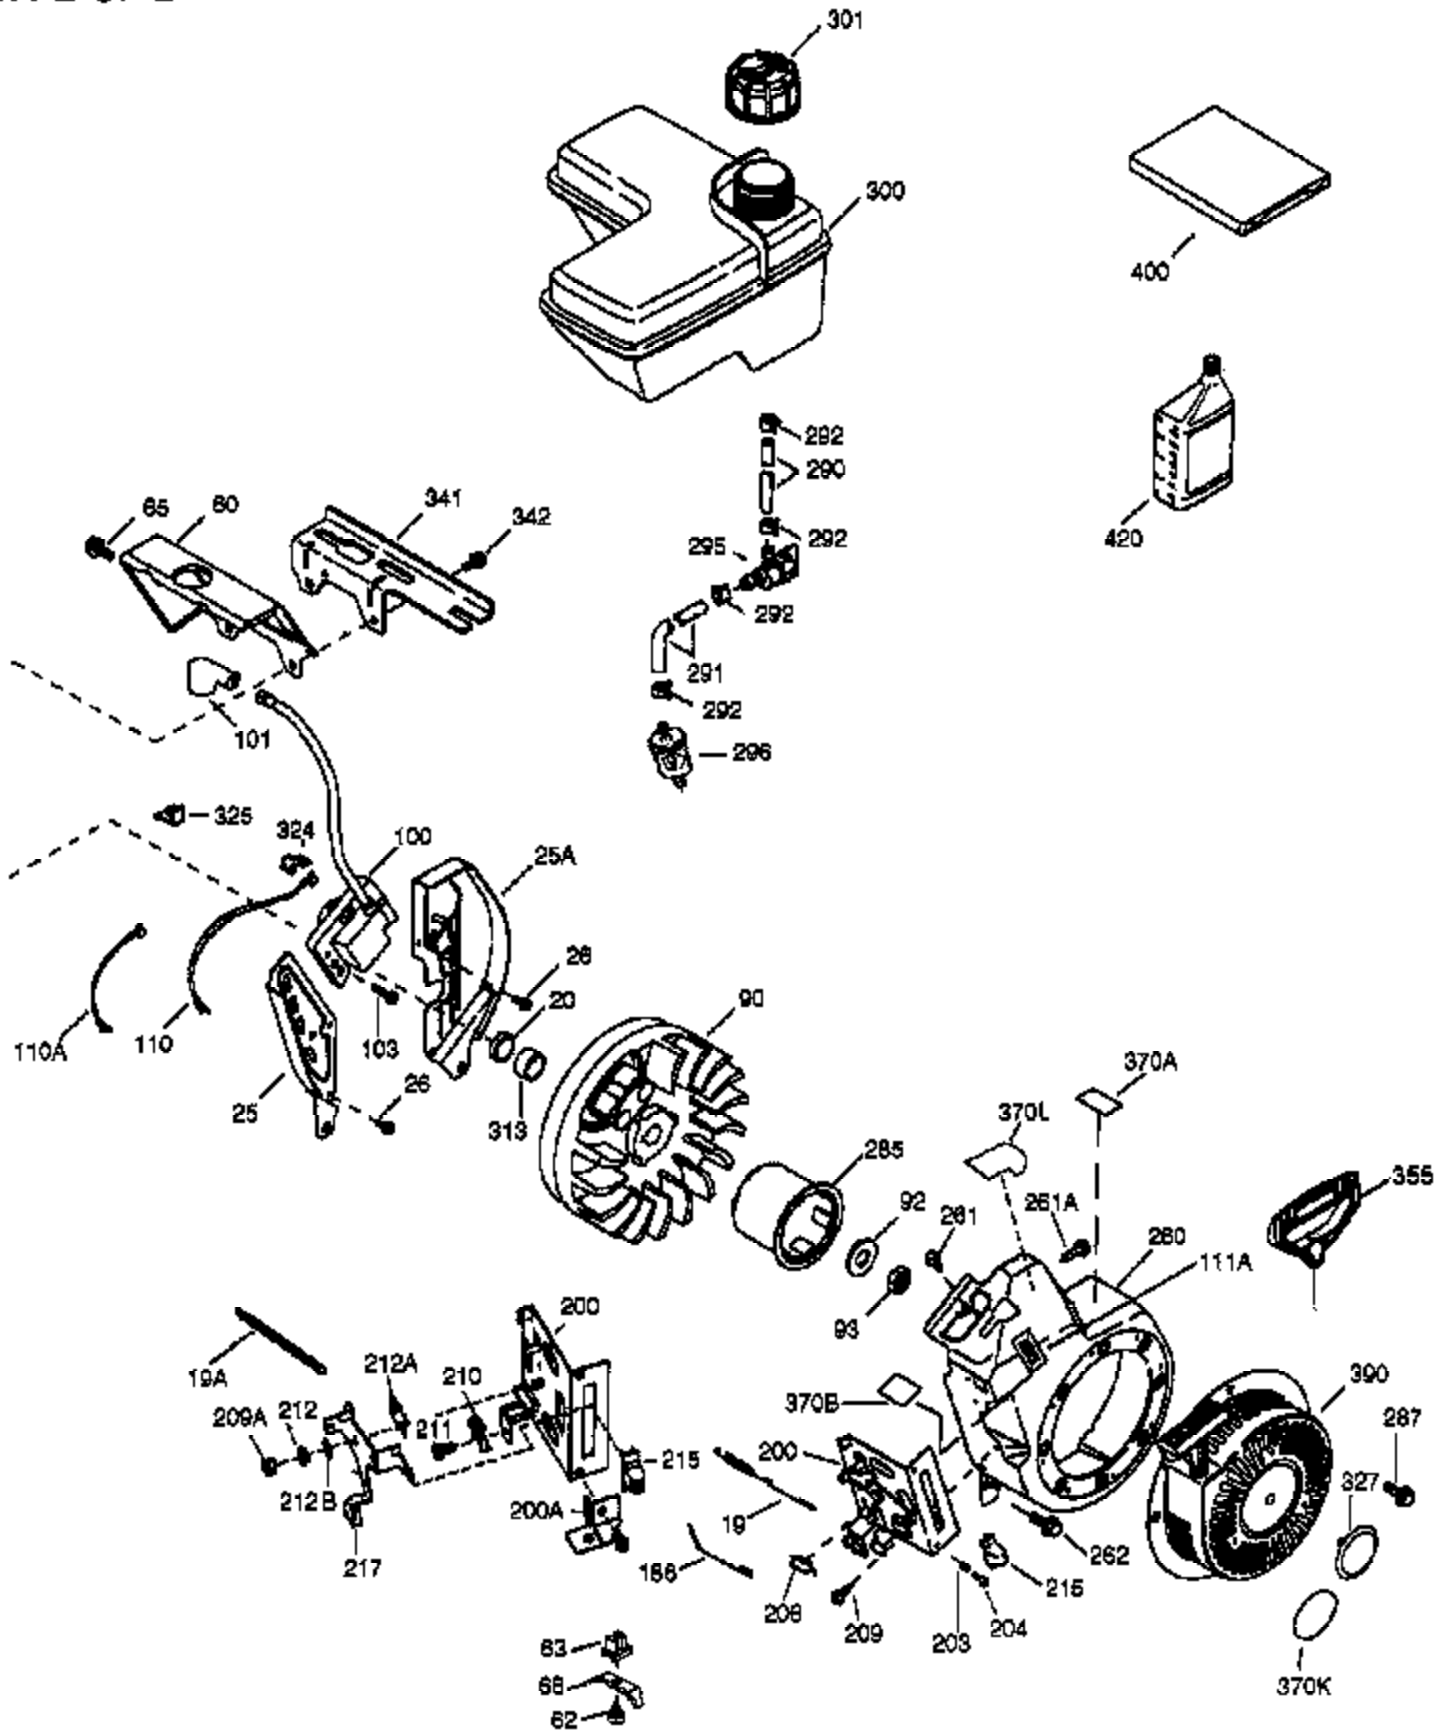

VIEW 2 OF 2

Ref #	Part Number	Qty	Description
19	36710	1	Extension Spring
20	32600	1	Oil Seal
23	36732	1	Ball Bearing
25A	36622	1	Air Baffle (Right)
25	36621	1	Air Baffle (Left)
26	30200	2	Screw, 10-24 x 9/16"
60	36623	1	Blower Housing Extension
62	650760	1	Screw, 8-32 x 3/8"
63	28545	1	Grommet
65	30200	1	Screw, 10-24 x 9/16"
68	33356	1	Ground Terminal
90	611205	1	Flywheel
92	650815	1	Belleville Washer
93	650816	1	Flywheel Nut
100	34443A	1	Solid State Ignition
101	610118	1	Spark Plug Cover
103	651007	2	Screw, Torx T-15, 10-24 x 15/16"
110	36679A	1	Ground Wire
186	36711	1	Governor Link
200A	36686	1	Boden Wire Bracket
200	36736	1	Control Bracket (Incl. 206 & 209A thr u 217)
206	610973	1	Terminal
209A	651016	1	Nut
209	650821	2	Screw, 10-32 x 1/2"
210	27793	1	Conduit Clip
211	28942	1	Screw, 10-32 x 3/8"
212A	36685	1	Bearing Plate
212	30773	1	Bushing
212B	651017	1	Washer
215	36638	1	Control Knob
217	36684	1	Control Lever
260	36864	1	Blower Housing
261A	650821	1	Screw, 10-32 x 1/2"
261	651008	1	Screw, 1/4-20 x 31/64"
262	651008	2	Screw, 1/4-20 x 31/64"
285	35985A	1	Starter Cup
287	651008	4	Screw, 1/4-20 x 31/64"
290	30705	1	Fuel Line
292	26460	2	Fuel Line Clamp
300	36863	1	Fuel Tank (Incl. 292 & 301)
301	36246	1	Fuel Cap
313	34080	1	Spacer
325	29443	1	Wire Clip
341	36644	1	Fuel Tank Bracket
342	651010	2	Screw, 1/4-20 x 7/8"
370A	36261	1	Lubrication Decal
370K	36695	1	Starter Decal
370B	33107	1	Throttle Decal
390	590704	1	Rewind Starter
400	36716A	1	* Gasket Set (Incl. items marked PK i n notes) Incl. (1) each of 26756, 27272A, 29673, 35626, 36581, 36624, 36738
420	730225	1	SAE 30 4-Cycle Engine Oil (Quart)