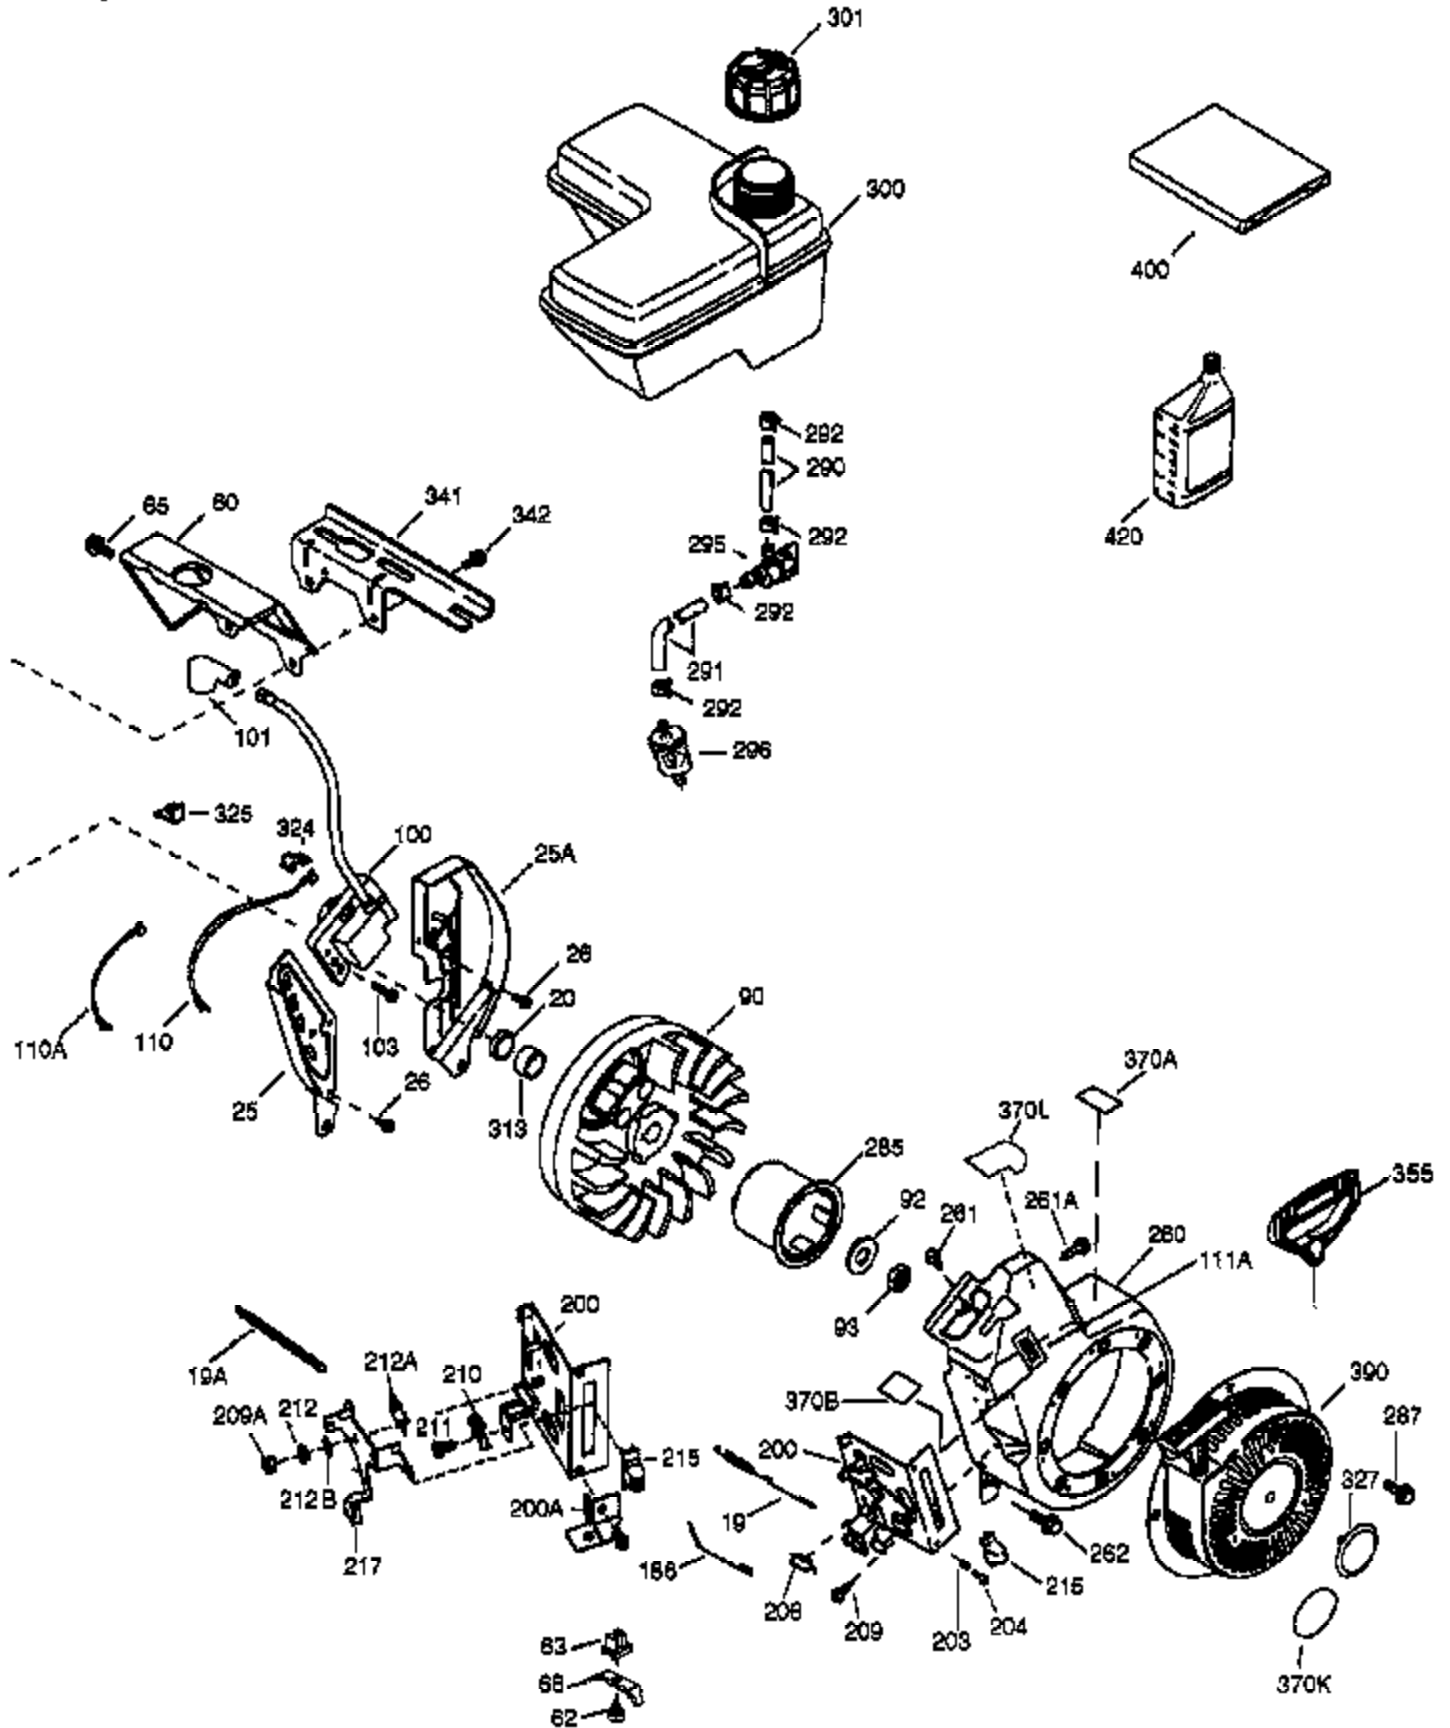

VIEW 2 OF 2

Ref #	Part Number	Qty	Description
19	36710	1	Extension Spring
20	32600	1	Oil Seal
23	36732	1	Ball Bearing
25	36621	1	Air Baffle (Left)
25A	36622	1	Air Baffle (Right)
26	30200	2	Screw, 10-24 x 9/16"
60	36623	1	Blower Housing Extension
62	650760	1	Screw, 8-32 x 3/8"
63	28545	1	Grommet
65	30200	1	Screw, 10-24 x 9/16"
68	33356	1	Ground Terminal
90	611205	1	Flywheel
92	650815	1	Belleville Washer
93	650816	1	Flywheel Nut
100	34443A	1	Solid State Ignition
103	651007	2	Screw, Torx T-15, 10-24 x 15/16"
110A	36681	1	Ground Wire
110	36679	1	Ground Wire
186	36711	1	Governor Link
200	36712	1	Control Bracket (Incl. 206 & 215)
206	610973	1	Terminal
209	650821	2	Screw, 10-32 x 1/2"
215	36638	1	Control Knob
260	36636	1	Blower Housing
261	651008	1	Screw, 1/4-20 x 31/64"
261A	650821	1	Screw, 10-32 x 1/2"
262	651008	2	Screw, 1/4-20 x 31/64"
285	35985A	1	Starter Cup
287	0	4	Rivet (Can be purchased locally)
290	30705	1	Fuel Line
292	26460	2	Fuel Line Clamp
300	36643	1	Fuel Tank (Incl. 301)
301	36246	1	Fuel Cap
313	34080	1	Spacer
325	29443	1	Wire Clip
341	36644	1	Fuel Tank Bracket
342	651010	2	Screw, 1/4-20 x 7/8"
370K	36695	1	Starter Decal
370B	33107	1	Speed Control Decal
370A	36261	1	Lubrication Decal
390	590736	1	Rewind Starter
400	36716A	1	* Gasket Set (Incl. items marked PK in notes) Incl. (1) each of 26756, 27272A, 29673, 35626, 36581, 36624, 36738
420	730225	1	SAE 30 4-Cycle Engine Oil (Quart)