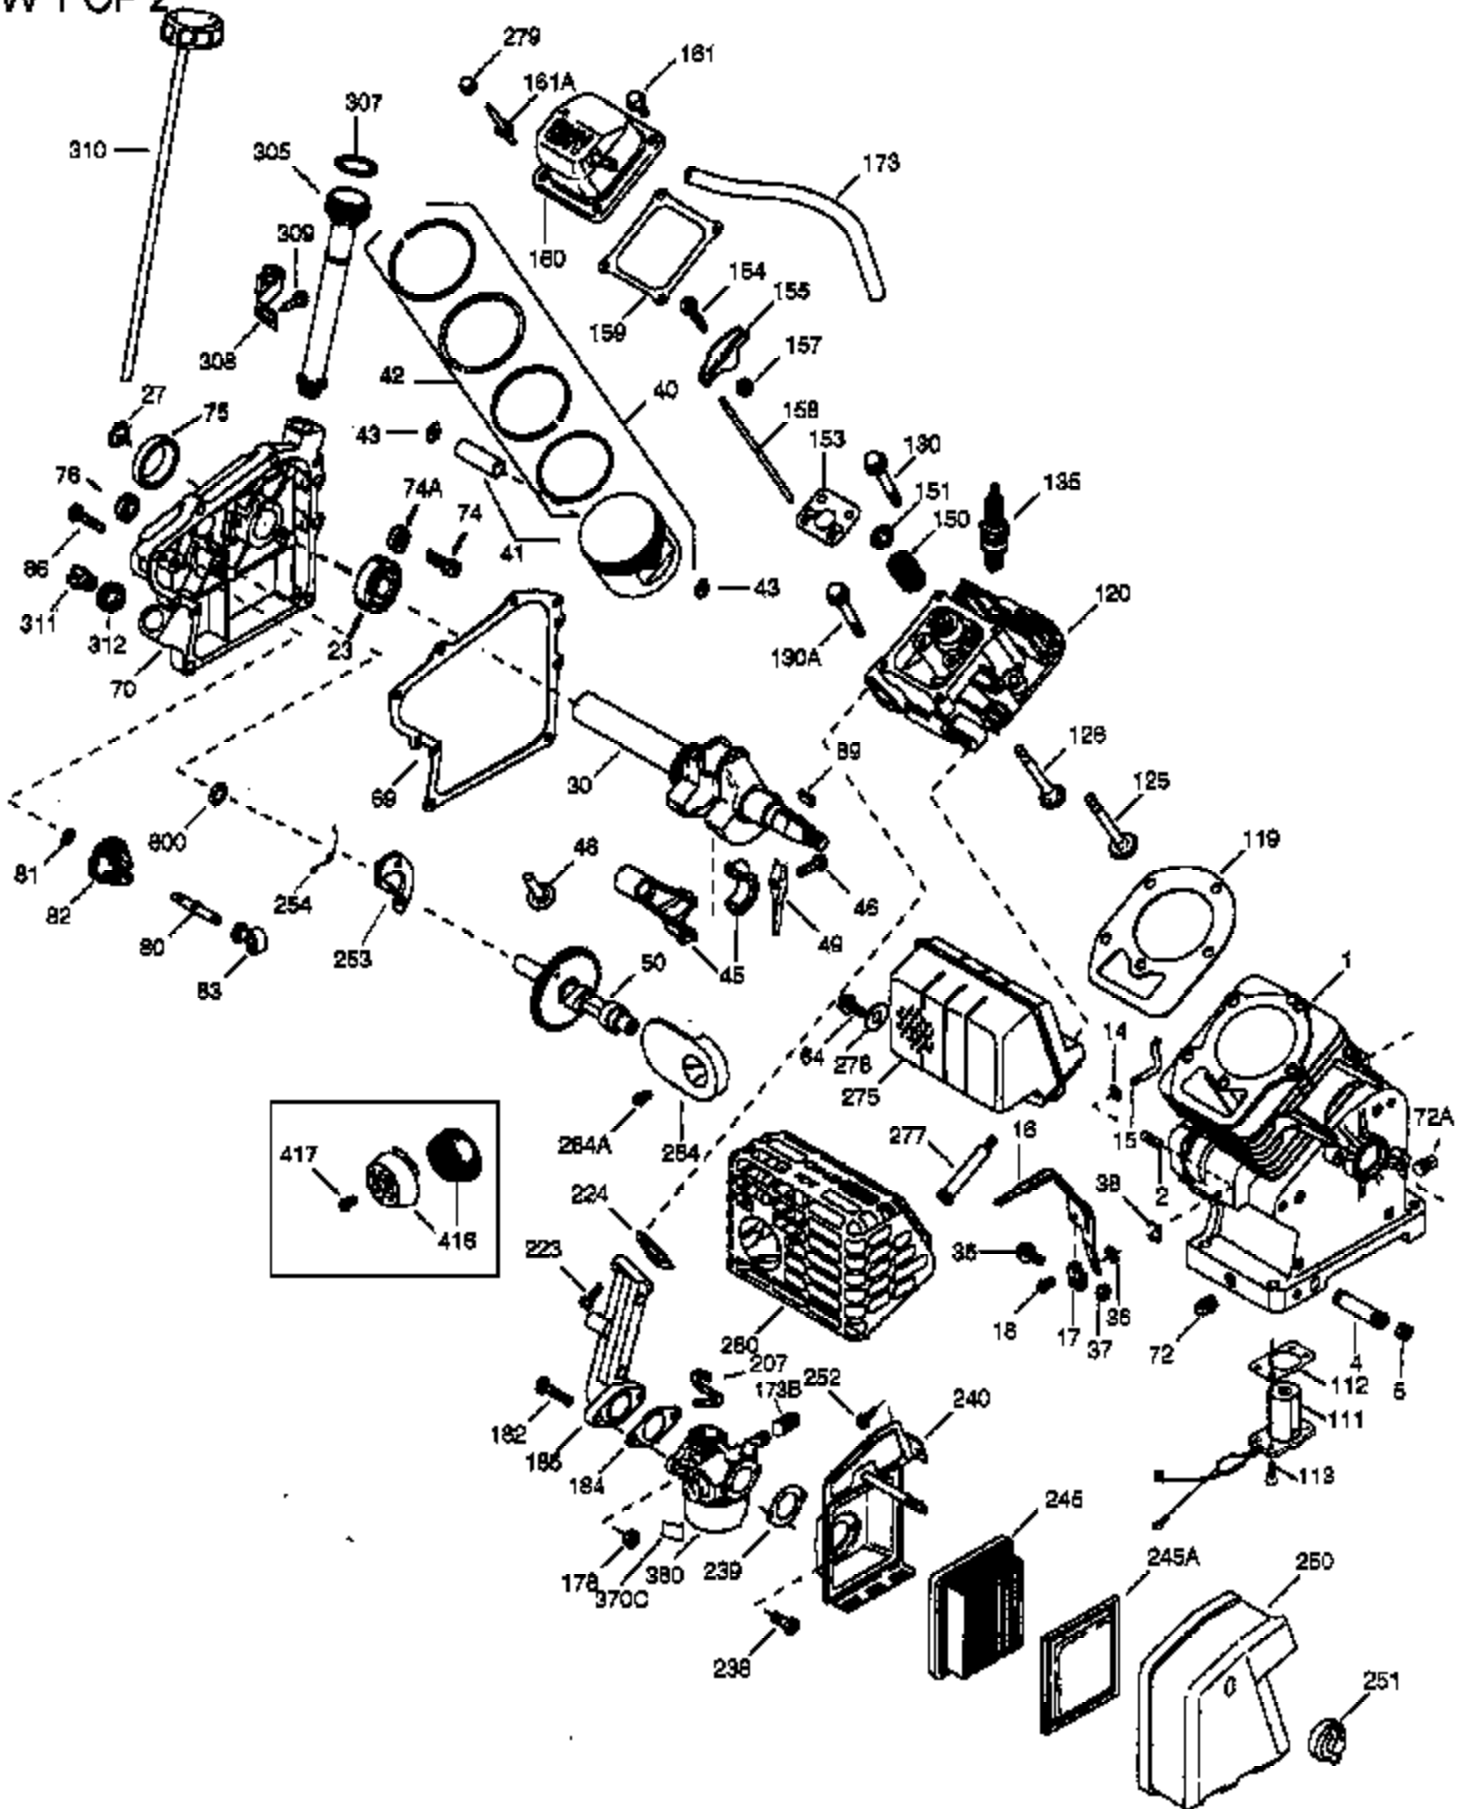

## Engine Parts List #1

Ref #	Part Number	Qty	Description
1	36714	1	Cylinder (Incl. 2, 20 & 72)
2	26727	2	Dowel Pin
14	28277	1	Washer
15	30589	1	Governor Rod
16	36618	1	Governor Lever
17	36700	1	Governor Lever Clamp
18	650548	1	Screw, 8-32 x 5/16"
23	36732	1	Ball Bearing
27	36733	1	Bearing Retainer
30	36763	1	Crankshaft
35	29826	1	Screw, 10-32 x 3/4"
36	29918	1	Lock Washer
37	29216	1	Lock Nut, 10-32
38	29642	1	Retaining Ring
40	35544A	1	Piston, Pin & Ring Set (Std.)
40	35545A	1	Piston, Pin & Ring Set (.010" OS)
40	35546	1	Piston, Pin & Ring Set (.020" OS)
41	35541	1	Piston & Pin Ass'y. (Std.) (Incl. 43)
41	35542	1	Piston & Pin Ass'y. (.010" OS) (Incl. 43)
41	35543	1	Piston & Pin Ass'y. (.020" OS) (Incl. 43)
42	35547A	1	Ring Set (Std.)
42	35548A	1	Ring Set (.010" OS)
42	35549	1	Ring Set (.020" OS)
43	20381	2	Piston Pin Retaining Ring
45	32875A	1	Connecting Rod Ass'y. (Incl. 46 & 49)
46	32610A	2	Connecting Rod Bolt
48	35616	2	Valve Lifter
49	36611	1	Oil Dipper
50	36620	1	Camshaft (Incl. 253 & 254)
64	651015	1	Screw, 1/4-20 x 1-1/8"
69	36624	1	* Cylinder Cover Gasket
70	36731	1	Cylinder Cover (Incl. 75 thru 83)
72	27642	1	Oil Drain Plug
74A	28537	2	Washer
74	30200	2	Screw, 10-24 x 9/16"
75	36742	1	Oil Seal
80	30574A	1	Governor Shaft
81	30590A	1	Washer
82	30591	1	Governor Gear Ass'y. (Incl. 81)
83	36057	1	Governor Spool
86	650488	8	Screw, 1/4-20 x 1-1/4"
89	610961	1	Flywheel Key
119	36738	1	* Cylinder Head Gasket
120	36739	1	Cylinder Head
125	36471	1	Exhaust Valve (Std.) (Incl. 151)
125	36472	1	Exhaust Valve (1/32" OS) (Incl. 151)
126	37711	1	Intake Valve (Std.) (Incl. 151)
126	29315C	1	Intake Valve (1/32" OS) (Incl. 151)
130A	650999	1	Screw, 5/16-18 x 2-41/64"
130	650912	4	Screw, 5/16-18 x 1-1/2"
135	34645	1	Resistor Spark Plug (N4C)
150	31672	2	Valve Spring
151	31673	2	Valve Spring Cap
153	36649	1	Push Rod Guide
154	650913	2	Rocker Arm Stud
155	35624A	2	Rocker Arm
157	650914	2	Nut, 1/4-28
158	36629	2	Push Rod