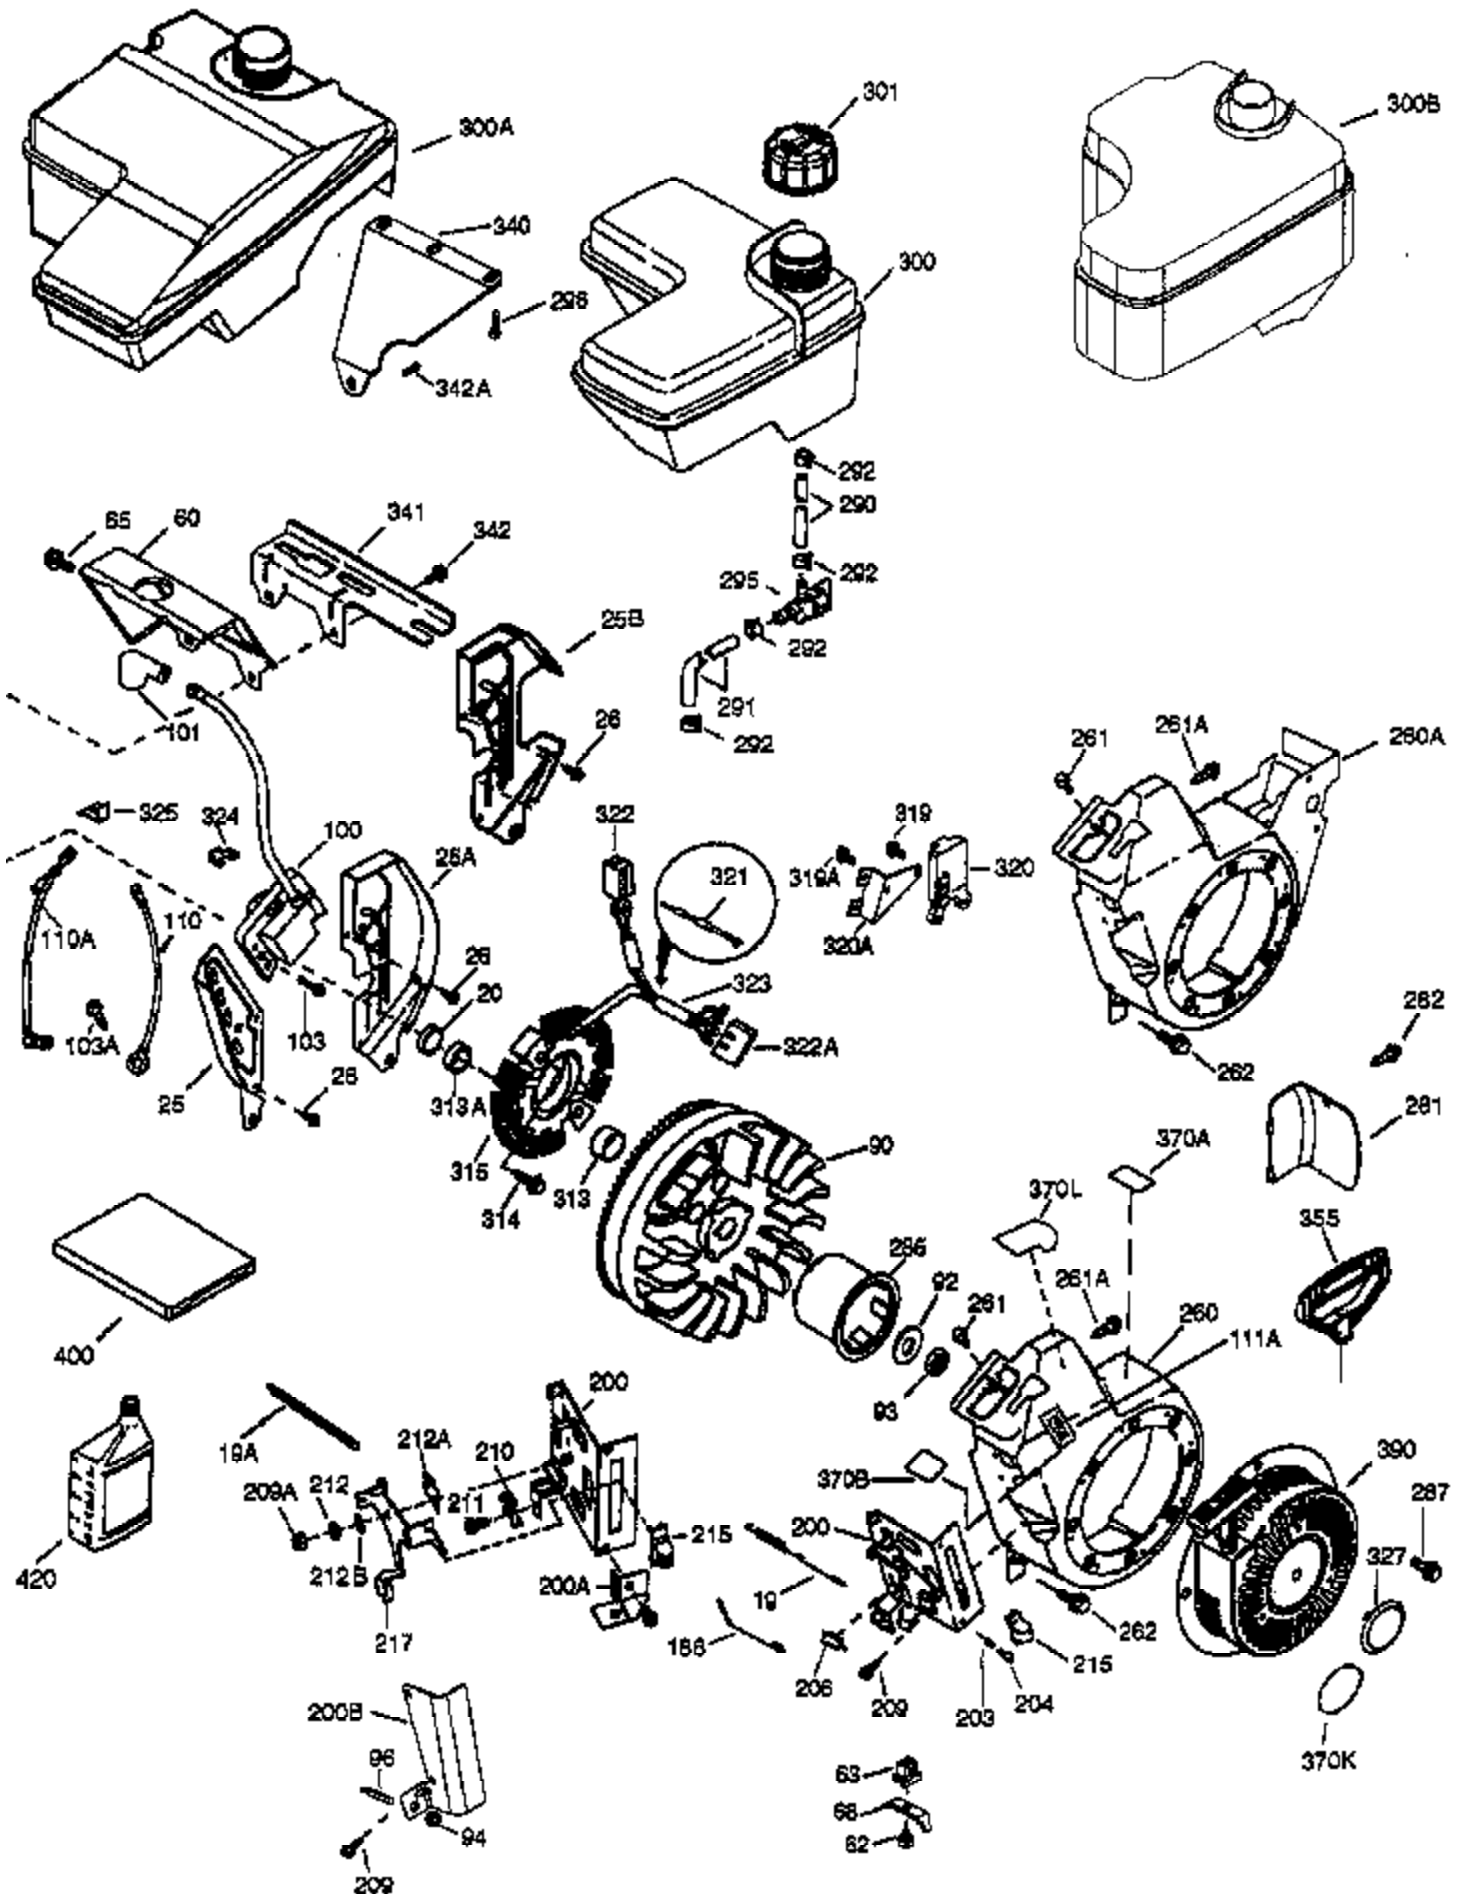

Ref #	Part Number	Qty	Description
19	37111	1	Extension Spring
20	32600	1	Oil Seal
25A	36622	1	Air Baffle (Right)
25	36621	1	Air Baffle (Left)
26	30200	2	Screw, 10-24 x 9/16"
60	36623A	1	Blower Housing Extension
65	30200	1	Screw, 10-24 x 9/16"
90	611205	1	Flywheel
92	650815	1	Belleville Washer
93	650816	1	Flywheel Nut
100	34443B	1	Solid State Ignition
101	610118	1	Spark Plug Cover
103	651007	2	Screw, Torx T-15, 10-24 x 15/16"
110	36054	1	Ground Wire
186	36711	1	Governor Link
200	36736	1	Control Bracket (Incl. 206 & 215)
206	610973	1	Terminal
209	650821	1	Screw, 10-32 x 1/2"
215	36638	1	Control Knob
260	36864	1	Blower Housing
261A	650821	2	Screw, 10-32 x 1/2"
261	651008	1	Screw, 1/4-20 x 31/64"
262	651008	2	Screw, 1/4-20 x 31/64"
285	35985B	1	Starter Cup
287	0	4	Rivet (Can be purchased locally)
290	30705	1	Fuel Line
292	26460	2	Fuel Line Clamp
300	36863	1	Fuel Tank (Incl. 292 & 301)
301	36246	1	Fuel Cap
313	34080	1	Spacer
325	29443	1	Wire Clip
341	36644	1	Fuel Tank Bracket
342	651010	2	Screw, 1/4-20 x 7/8"
370K	36695	1	Starter Decal
370B	35703	1	Speed Control Decal
370A	36261	1	Lubrication Decal
390	590736	1	Rewind Starter (NOTE: This engine could have been built with 590748 starter.)
400	36716A	1	* Gasket Set (Incl. items marked PK in notes) Incl. (1) each of 26756, 27272A, 29673, 35626, 36581, 36624, 36715
420	730225	1	SAE 30 4-Cycle Engine Oil (Quart)