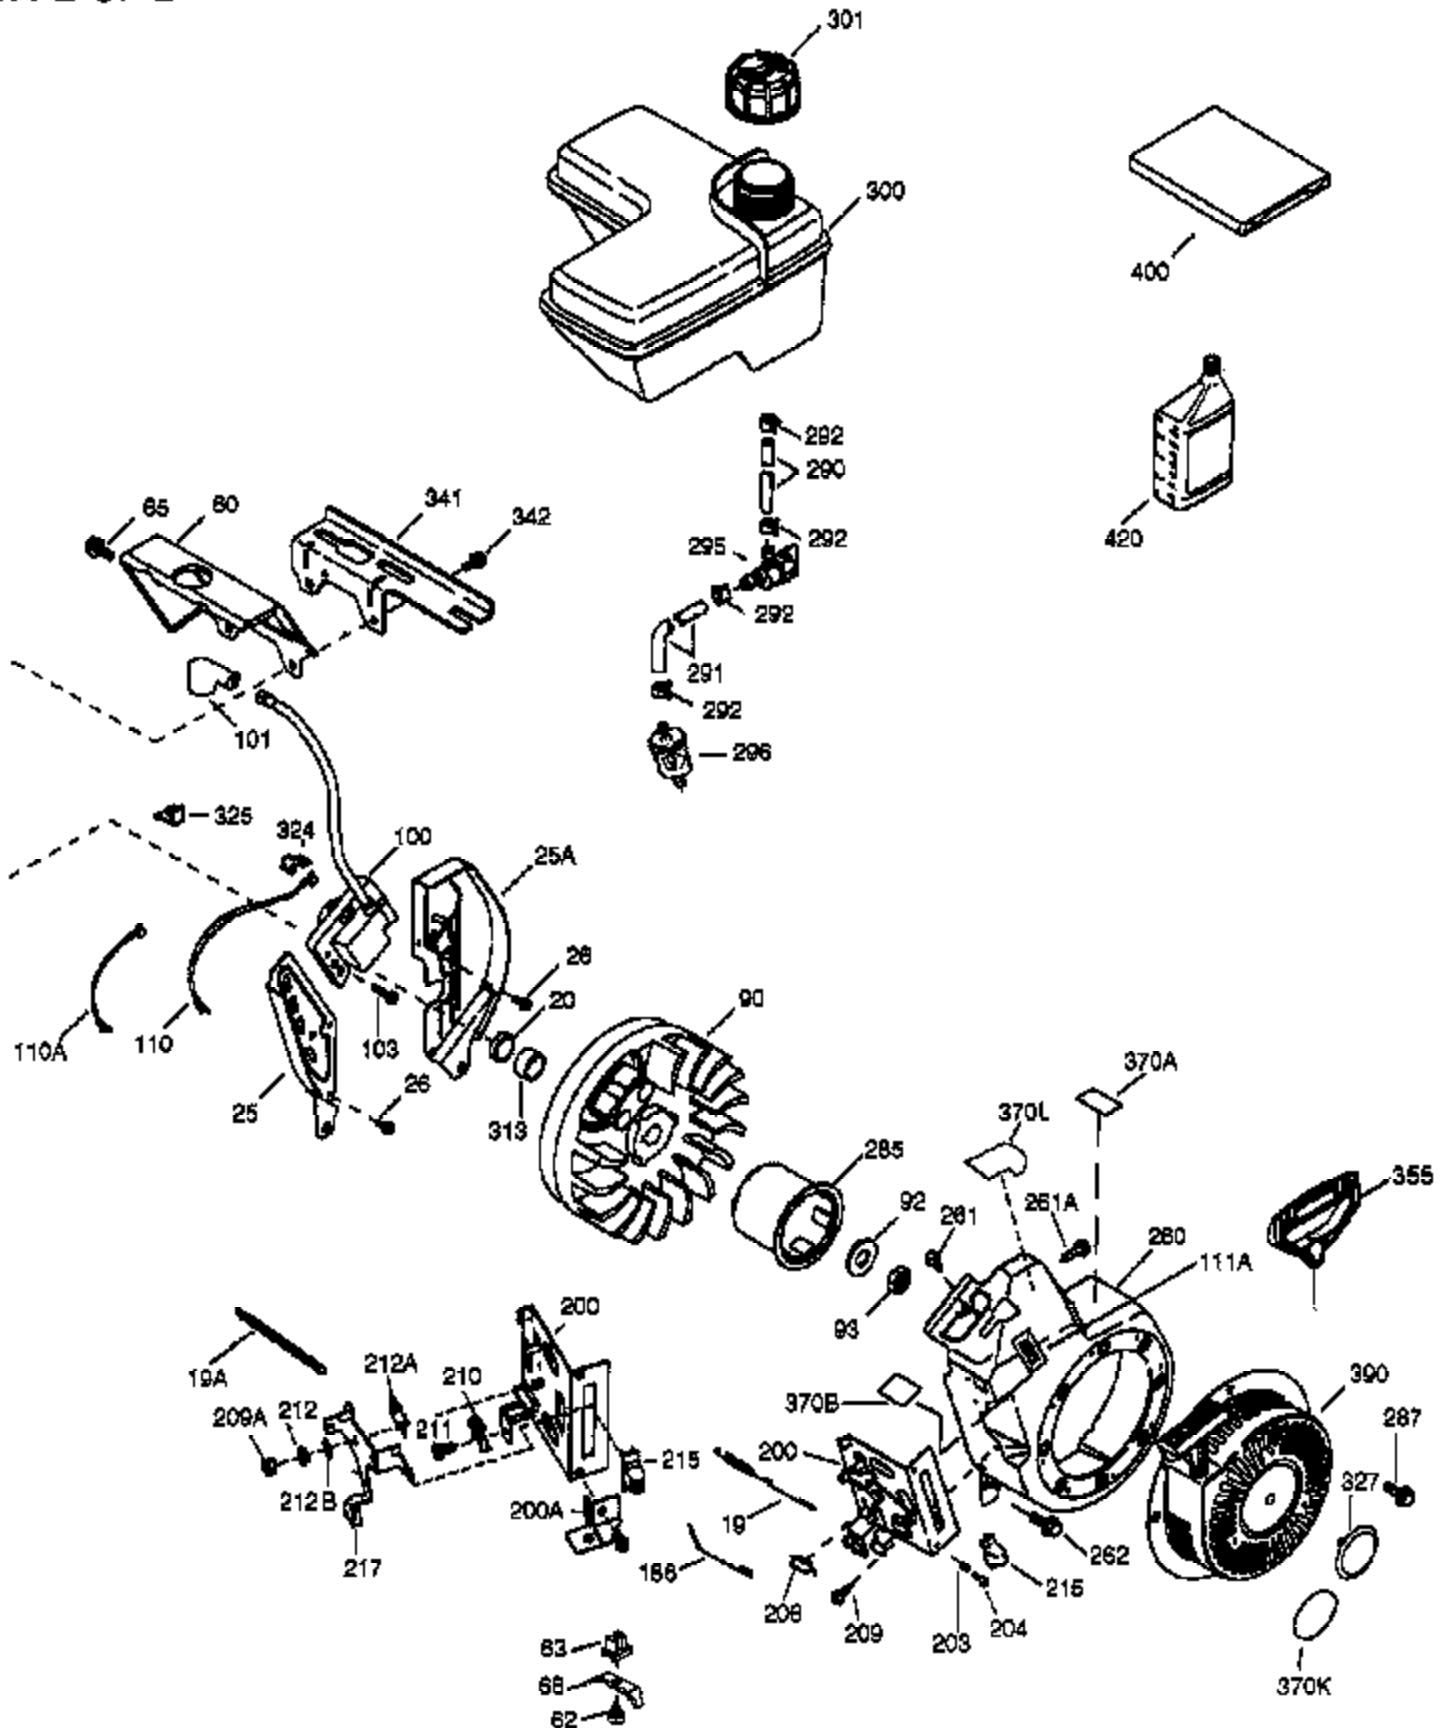

VIEW 2 OF 2

Ref #	Part Number	Qty	Description
19	36710	1	Extension Spring
19A	36741	1	Extension Spring
20	32600	1	Oil Seal
25	36621	1	Air Baffle (Left)
25A	36622	1	Air Baffle (Right)
26	30200	2	Screw, 10-24 x 9/16"
60	36623	1	Blower Housing Extension
62	650760	1	Screw, 8-32 x 3/8"
63	28545	1	Grommet
65	30200	1	Screw, 10-24 x 9/16"
68	33356	1	Ground Terminal
90	611205	1	Flywheel
92	650815	1	Belleville Washer
93	650816	1	Flywheel Nut
100	34443A	1	Solid State Ignition
101	610118	1	Spark Plug Cover
103	651007	2	Screw, Torx T-15, 10-24 x 15/16"
110	36681	1	Ground Wire
186	36711	1	Governor Link
200A	37249	1	Control Bracket
200	36740	1	Control Bracket (Incl. 19A, 210 & 211)
209	650821	2	Screw, 10-32 x 1/2"
210	27793	1	Conduit Clip
211	28942	2	Screw, 10-32 x 3/8"
260	36864	1	Blower Housing
261	651008	1	Screw, 1/4-20 x 31/64"
261A	650821	1	Screw, 10-32 x 1/2"
262	651008	2	Screw, 1/4-20 x 31/64"
285	35985A	1	Starter Cup
287	0	4	Rivet (Can be purchased locally)
290	30705	1	Fuel Line
292	26460	2	Fuel Line Clamp
300	36863	1	Fuel Tank (Incl. 292 & 301)
301	36246	1	Fuel Cap
313	34080	1	Spacer
325	29443	1	Wire Clip
341	36644	1	Fuel Tank Bracket
342	651010	2	Screw, 1/4-20 x 7/8"
370K	36695	1	Starter Decal
370A	36261	1	Lubrication Decal
390	590736	1	Rewind Starter
400	36716A	1	* Gasket Set (Incl. items marked PK i n notes) Incl. (1) each of 26756, 27272A, 29673, 35626, 36581, 36624, 36738
420	730225	1	SAE 30 4-Cycle Engine Oil (Quart)