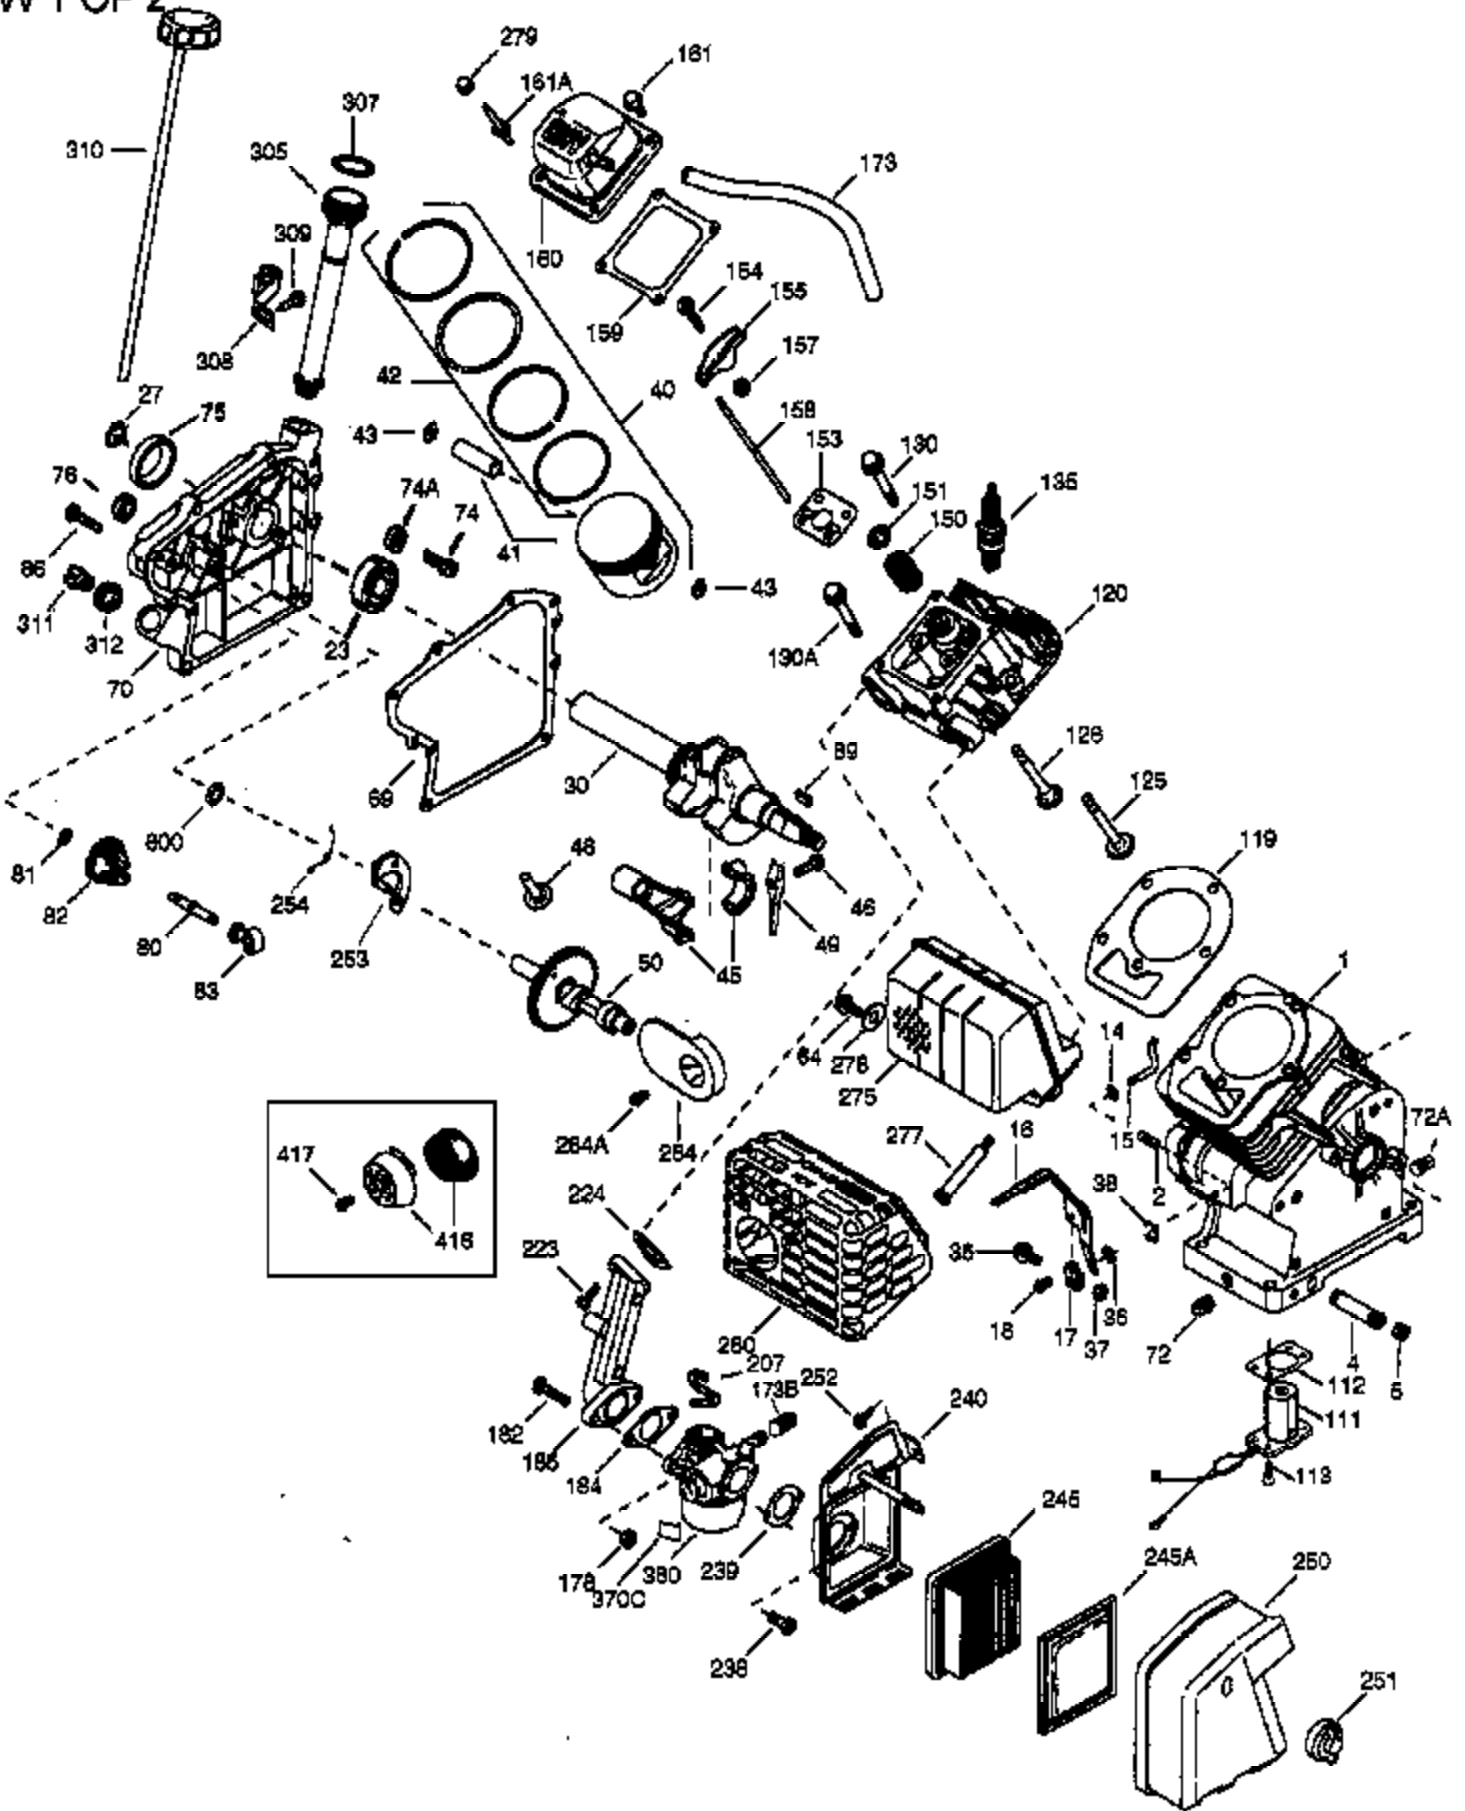

VIEW 1 OF 2

Ref #	Part Number	Qty	Description
	1 36714	1	Cylinder (Incl. 2, 20 & 72)
	2 26727	2	Dowel Pin
	14 28277	1	Washer
	15 30589	1	Governor Rod
	16 36618	1	Governor Lever
	17 36700	1	Governor Lever Clamp
	18 651028	1	Screw, Torx T-15, 8-32 x 3/8"
	30 35133	1	Crankshaft
	35 29826	1	Screw, 10-32 x 3/4"
	36 29918	1	Lock Washer
	37 29216	1	Lock Nut, 10-32
	38 29642	1	Retaining Ring
	40 35544A	1	Piston, Pin & Ring Set (Std.)
	40 35545A	1	Piston, Pin & Ring Set (.010" OS)
	40 35546	1	Piston, Pin & Ring Set (.020" OS)
	41 35541	1	Piston & Pin Ass'y. (Std.) (Incl. 43)
	41 35542	1	Piston & Pin Ass'y. (.010" OS) (Incl. 43)
	41 35543	1	Piston & Pin Ass'y. (.020" OS) (Incl. 43)
	42 35547A	1	Ring Set (Std.)
	42 35548A	1	Ring Set (.010" OS)
	42 35549	1	Ring Set (.020" OS)
	43 20381	2	Piston Pin Retaining Ring
	45 32875A	1	Connecting Rod Ass'y. (Incl. 46 & 49)
	46 32610A	2	Connecting Rod Bolt
	48 35616	2	Valve Lifter
	49 36611	1	Oil Dipper
	50 36620	1	Camshaft (Incl. 253 & 254)
	64 651015	1	Screw, 1/4-20 x 1-1/8"
	69 36624	1	* Cylinder Cover Gasket
	70 36625	1	Cylinder Cover (Incl. 75 thru 83 & 31 1)
	72A 28582	1	Oil Drain Plug
	72 27642	1	Oil Drain Plug
	75 27897	1	Oil Seal
	80 30574A	1	Governor Shaft
	81 30590A	1	Washer
	82 30591	1	Governor Gear Ass'y. (Incl. 81)
	83 36057	1	Governor Spool
	86 650488	8	Screw, 1/4-20 x 1-1/4"
	89 610961	1	Flywheel Key
	119 36738	1	* Cylinder Head Gasket
	120 36739	1	Cylinder Head
	125 36471	1	Exhaust Valve (Std.) (Incl. 151)
	125 36472	1	Exhaust Valve (1/32" OS) (Incl. 151)
	126 37711	1	Intake Valve (Std.) (Incl. 151)
	126 29315C	1	Intake Valve (1/32" OS) (Incl. 151)
	130A 650999	1	Screw, 5/16-18 x 2-41/64"
	130 650912	4	Screw, 5/16-18 x 1-1/2"
	135 34645	1	Resistor Spark Plug (RN4C)
	150 31672	2	Valve Spring
	151 31673	2	Valve Spring Cap
	153 36649	1	Push Rod Guide
	154 650913	2	Rocker Arm Stud
	155 35624A	2	Rocker Arm
	157 650914	2	Nut, 1/4-28
	158 36629	2	Push Rod
	159 35626	1	* Rocker Arm Cover Gasket
	160 36630A	1	Rocker Arm Cover
	161 651008	2	Screw, 1/4-20 x 31/64"