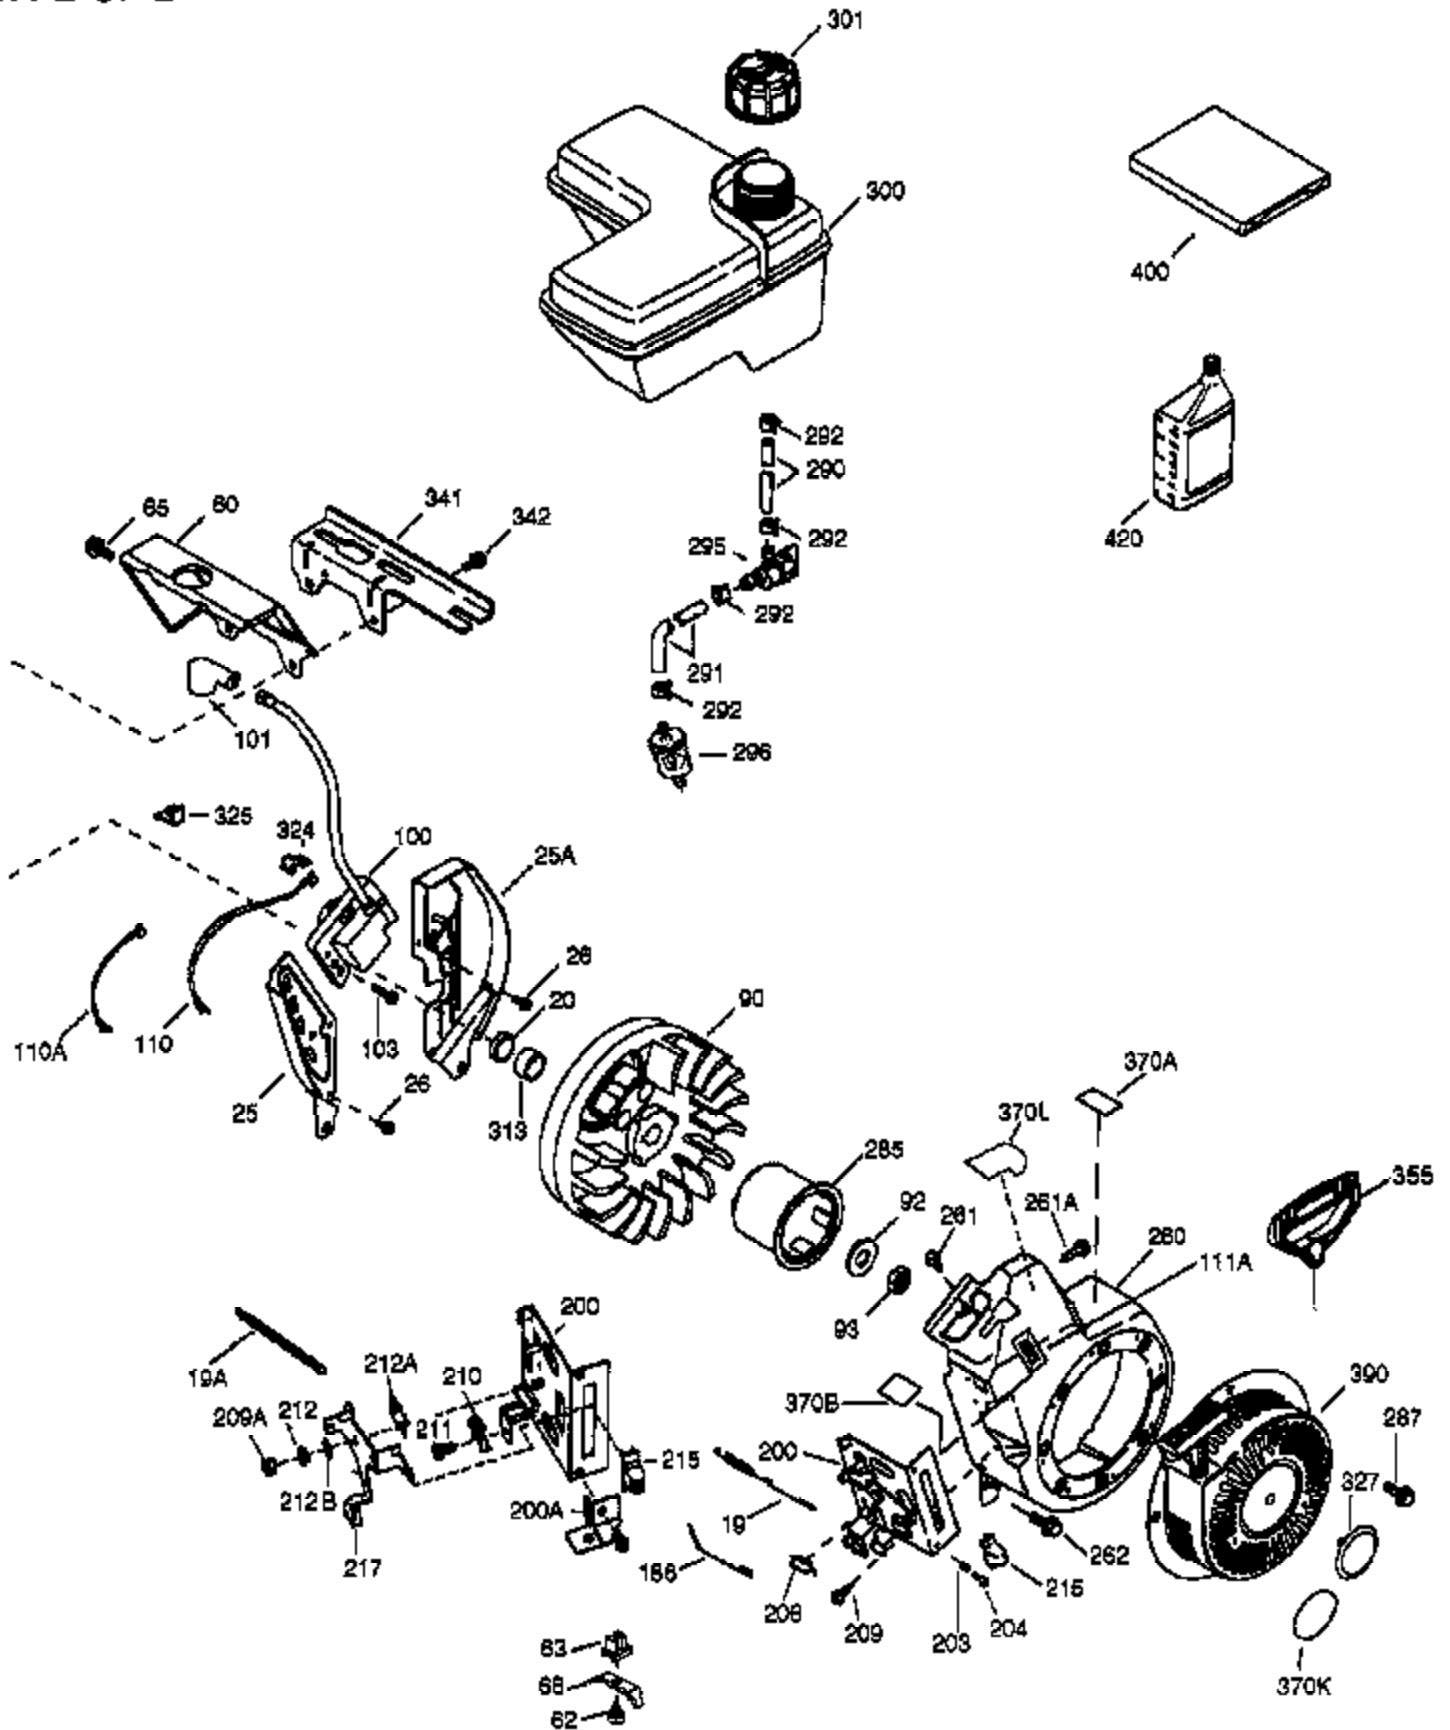

VIEW 2 OF 2

Ref #	Part Number	Qty	Description
19	36710	1	Extension Spring
19A	36741	1	Extension Spring
20	32600	1	Oil Seal
25	36621	1	Air Baffle (Left)
25A	36622	1	Air Baffle (Right)
26	30200	2	Screw, 10-24 x 9/16"
60	36623	1	Blower Housing Extension
62	650760	1	Screw, 8-32 x 3/8"
63	28545	1	Grommet
65	30200	1	Screw, 10-24 x 9/16"
68	33356	1	Ground Terminal
90	611205	1	Flywheel
92	650815	1	Belleville Washer
93	650816	1	Flywheel Nut
100	34443A	1	Solid State Ignition
101	610118	1	Spark Plug Cover
103	651007	2	Screw, Torx T-15, 10-24 x 15/16"
110	36681	1	Ground Wire
186	36711	1	Governor Link
200A	37249	1	Control Bracket
200	36740	1	Control Bracket (Incl. 19A, 210 & 211)
209	650821	2	Screw, 10-32 x 1/2"
210	27793	1	Conduit Clip
211	28942	2	Screw, 10-32 x 3/8"
260	36753	1	Blower Housing
261	651008	1	Screw, 1/4-20 x 31/64"
261A	650821	1	Screw, 10-32 x 1/2"
262	651008	2	Screw, 1/4-20 x 31/64"
285	35985A	1	Starter Cup
287	0	4	Rivet (Can be purchased locally)
290	30705	1	Fuel Line
292	26460	2	Fuel Line Clamp
300	36752	1	Fuel Tank (Incl. 290 & 301)
301	36246	1	Fuel Cap
313	34080	1	Spacer
325	29443	1	Wire Clip
341	36644	1	Fuel Tank Bracket
342	651010	2	Screw, 1/4-20 x 7/8"
370K	36695	1	Starter Decal
370A	36261	1	Lubrication Decal
390	590736	1	Rewind Starter
400	36716A	1	* Gasket Set (Incl. items marked PK i n notes) Incl. (1) each of 26756, 27272A, 29673, 35626, 36581, 36624, 36738
420	730225	1	SAE 30 4-Cycle Engine Oil (Quart)