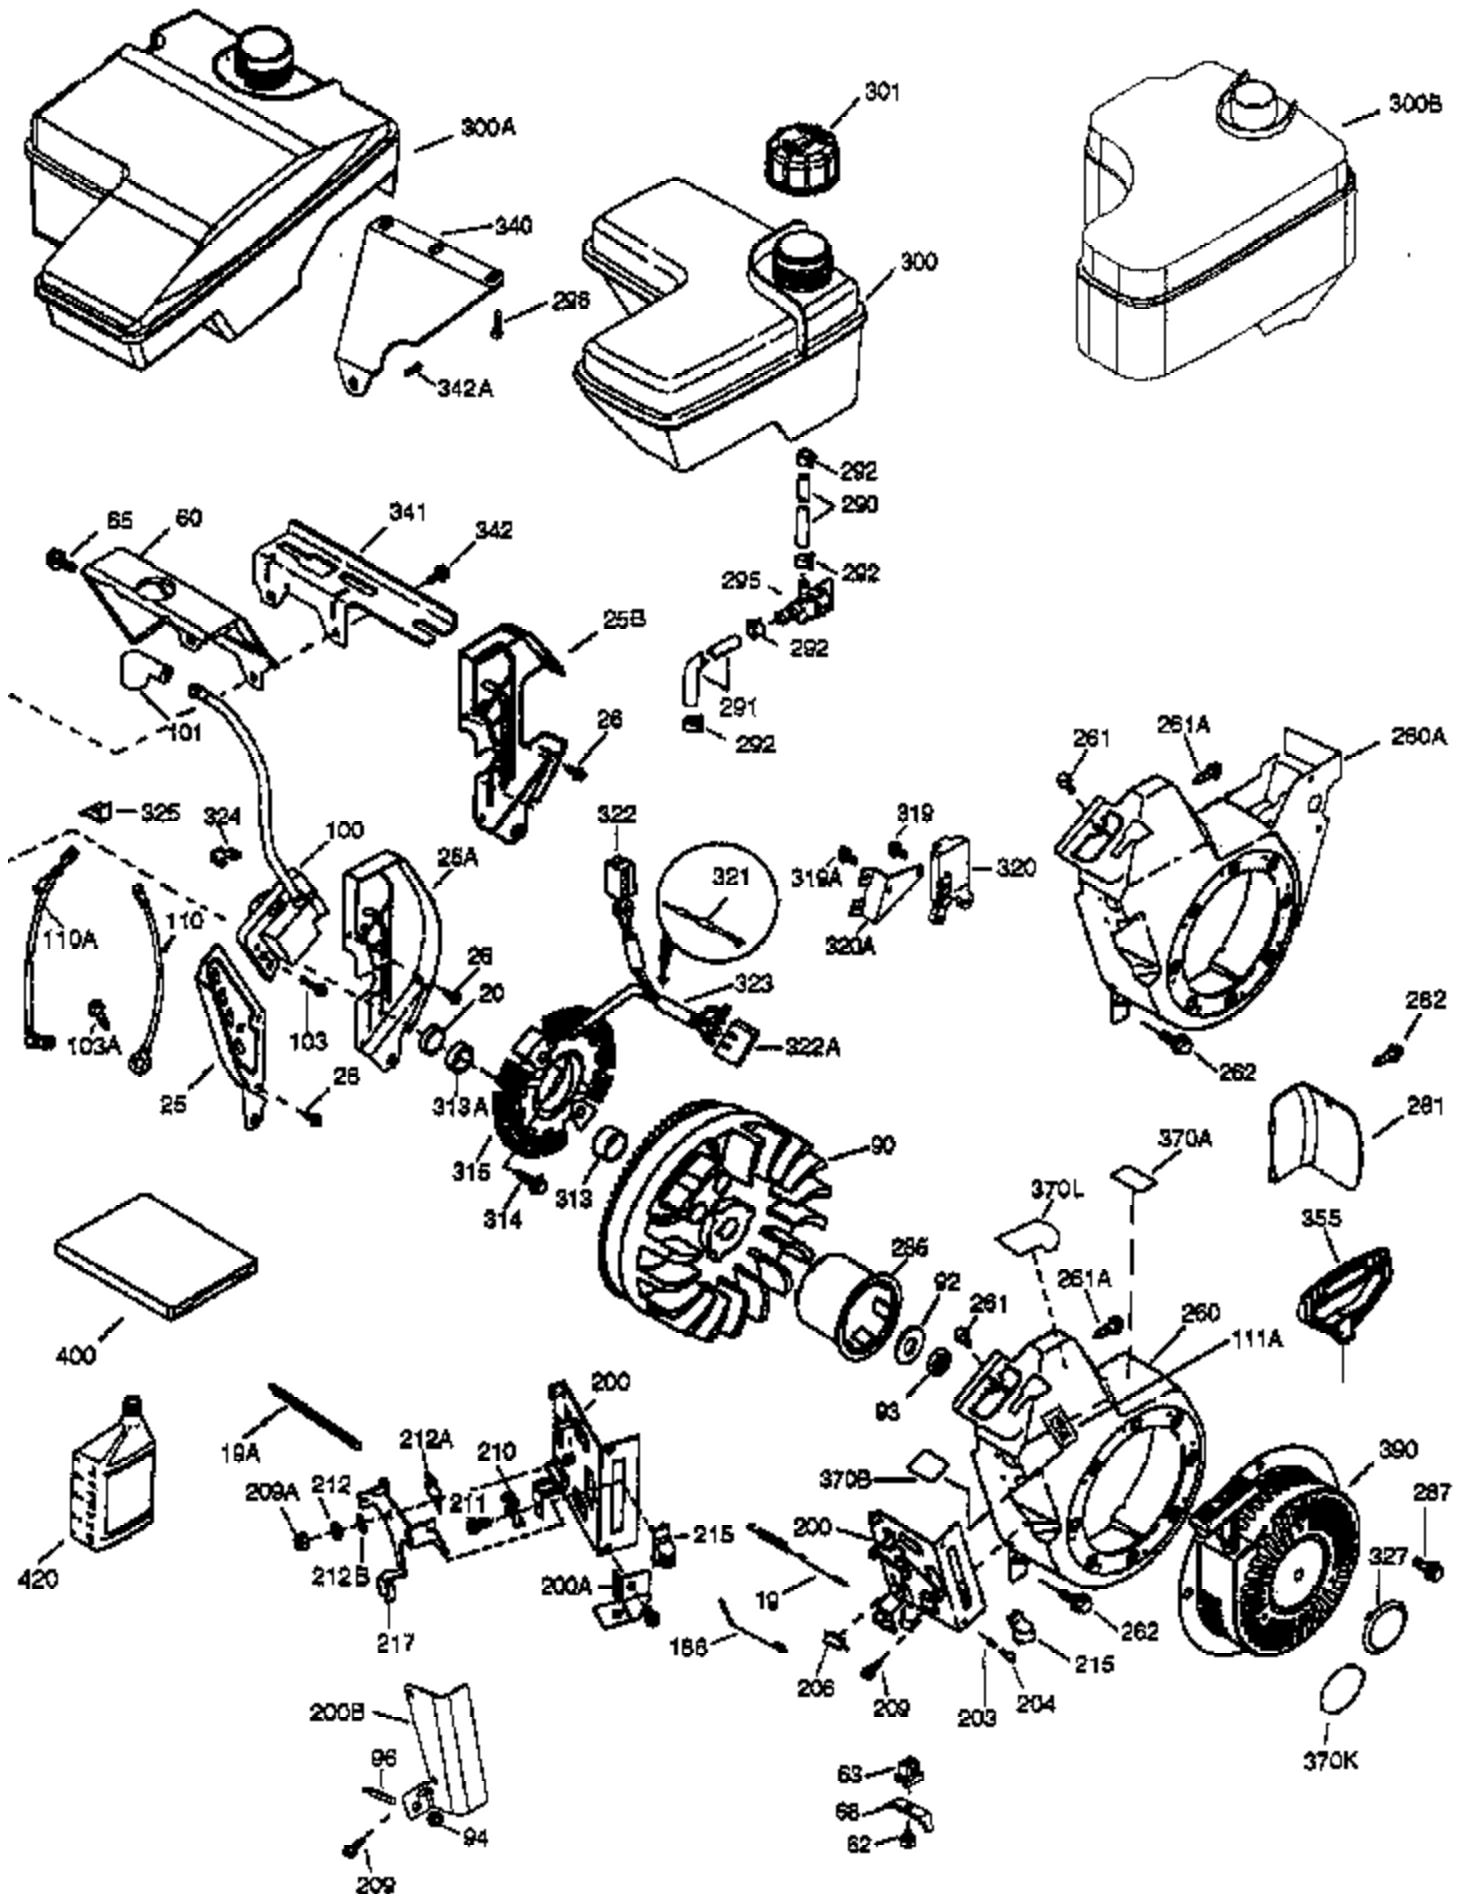

Ref #	Part Number	Qty	Description
19	37111	1	Extension Spring
20	32600	1	Oil Seal
25A	36622	1	Air Baffle (Right)
25	36621	1	Air Baffle (Left)
26	30200	2	Screw, 10-24 x 9/16"
60	36623A	1	Blower Housing Extension
65	30200	1	Screw, 10-24 x 9/16"
90	611205	1	Flywheel
92	650815	1	Belleville Washer
93	650816	1	Flywheel Nut
100	34443B	1	Solid State Ignition
101	610118	1	Spark Plug Cover
103	651007	2	Screw, Torx T-15, 10-24 x 15/16"
110	36054	1	Ground Wire
186	36711	1	Governor Link
200	36736	1	Control Bracket (Incl. 206 & 215)
206	610973	1	Terminal
209	650821	1	Screw, 10-32 x 1/2"
215	36638	1	Control Knob
260	36864	1	Blower Housing
261A	650821	2	Screw, 10-32 x 1/2"
261	651008	1	Screw, 1/4-20 x 31/64"
262	651008	2	Screw, 1/4-20 x 31/64"
285	35985B	1	Starter Cup
287	0	4	Rivet (Can be purchased locally)
290	30705	1	Fuel Line
291	29774	1	Fuel Line
292	26460	4	Fuel Line Clamp
295	35857	1	Fuel Shut-Off Valve
300	36863	1	Fuel Tank (Incl. 292 & 301)
301	36246	1	Fuel Cap
313	34080	1	Spacer
325	29443	1	Wire Clip
341	36644	1	Fuel Tank Bracket
342	651010	2	Screw, 1/4-20 x 7/8"
370A	36261	1	Lubrication Decal
370K	36695	1	Starter Decal
370B	35703	1	Speed Control Decal
390	590736	1	Rewind Starter (NOTE: This engine could have been built with 590748 starter.)
400	36716A	1	* Gasket Set (Incl. items marked PK in notes) Incl. (1) each of 26756, 27272A, 29673, 35626, 36581, 36624, 36715
420	730225	1	SAE 30 4-Cycle Engine Oil (Quart)