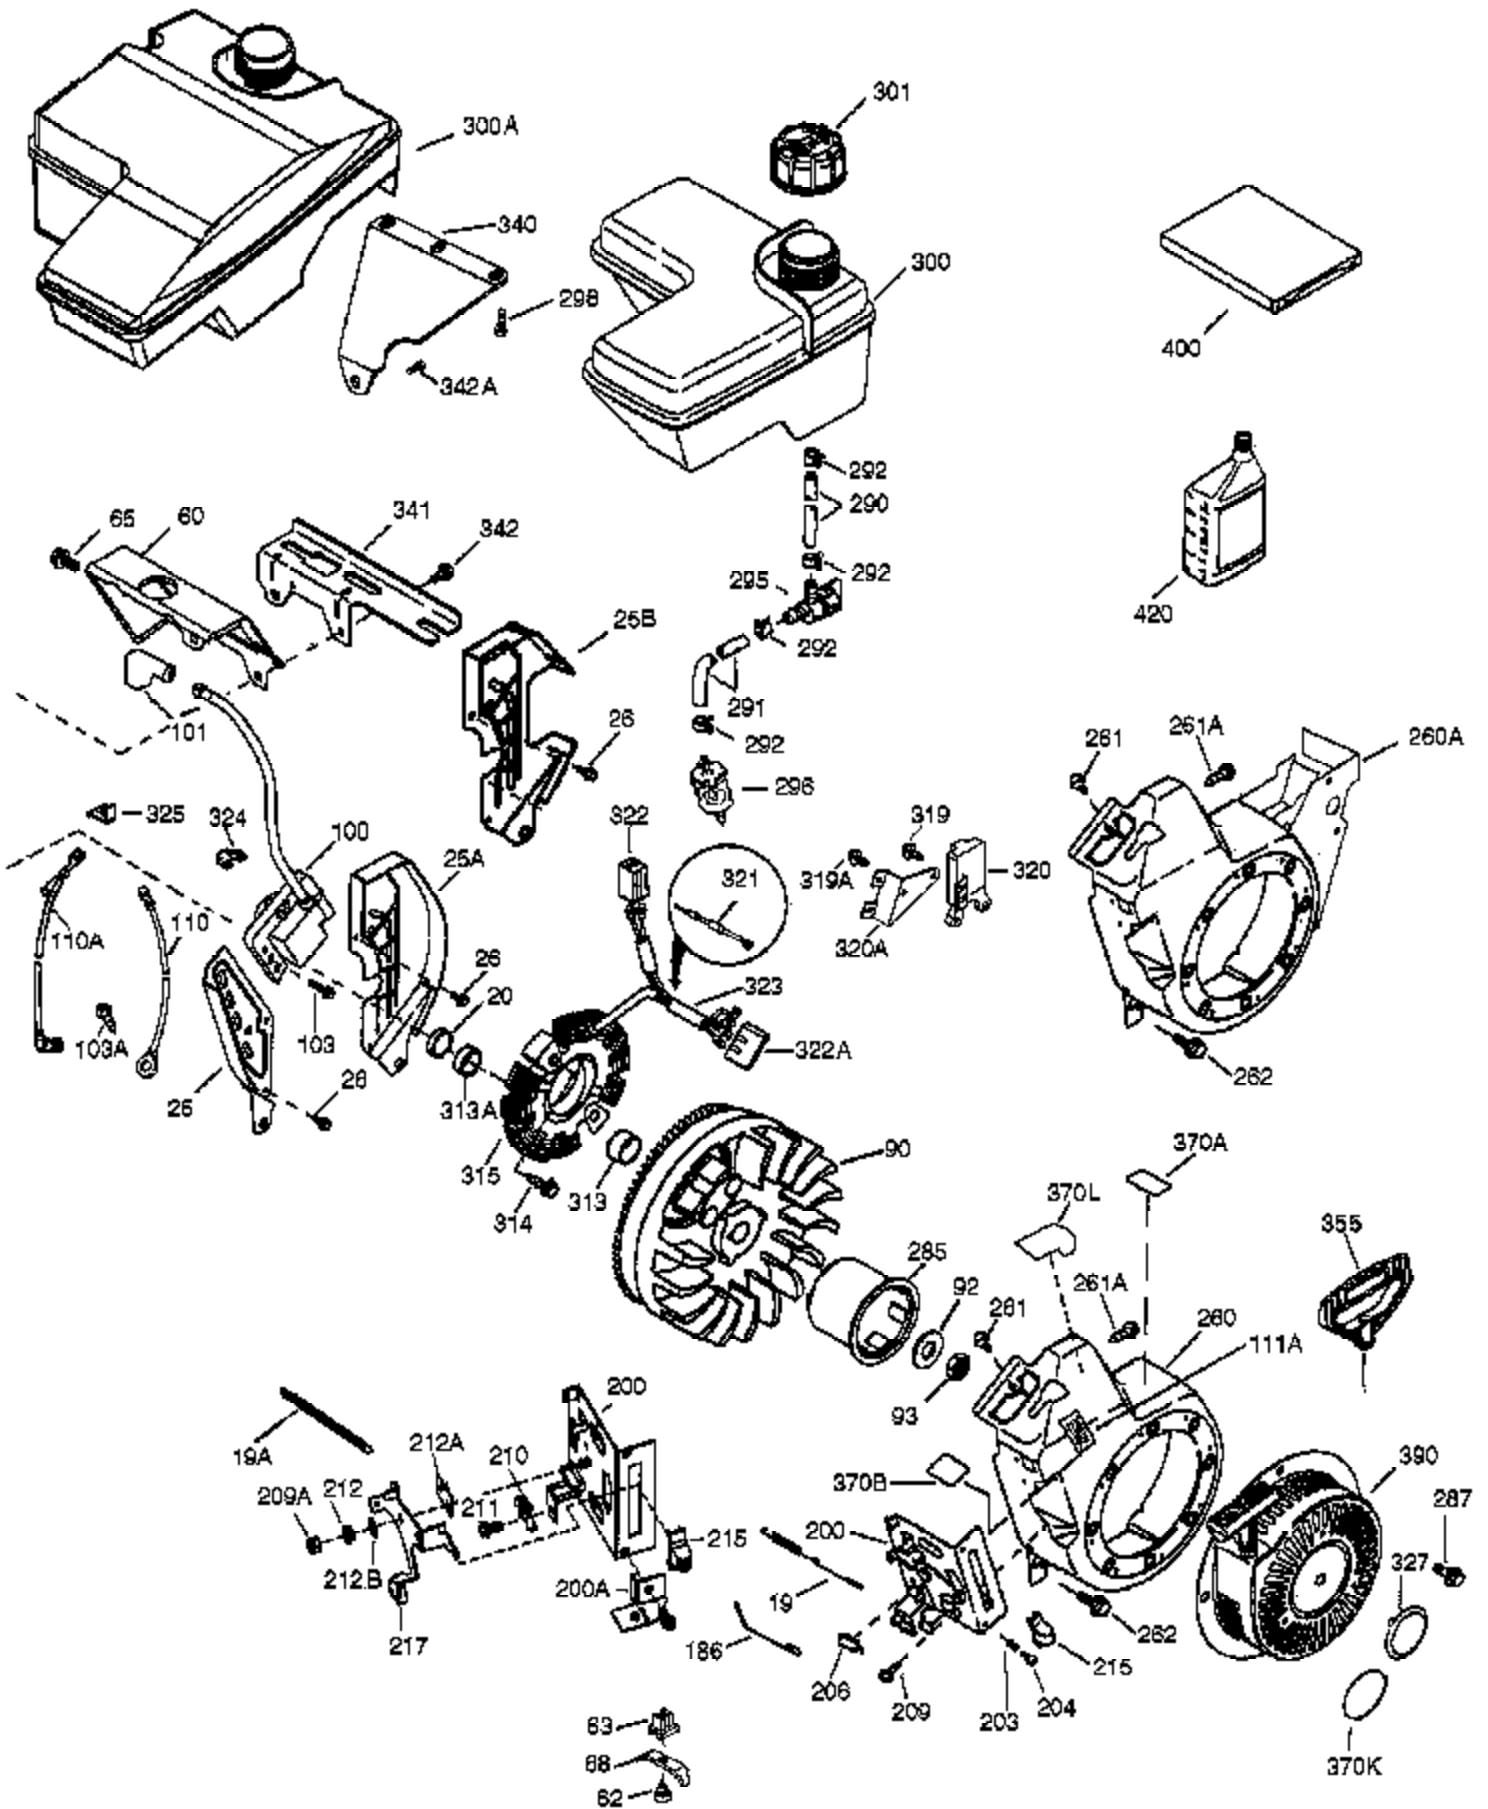

Ref #	Part Number	Qty	Description
19	36710	1	Extension Spring
20	32600	1	Oil Seal
25	36621	1	Air Baffle (Left)
25A	36622	1	Air Baffle (Right)
26	30200	2	Screw, 10-24 x 9/16"
60	36623	1	Blower Housing Extension
65	30200	1	Screw, 10-24 x 9/16"
83	36057	1	Governor Spool
90	611205	1	Flywheel
92	650815	1	Belleville Washer
93	650816	1	Flywheel Nut
100	34443A	1	Solid State Ignition
101	610118	1	Spark Plug Cover
103	651007	2	Screw, Torx T-15, 10-24 x 15/16"
110	36054	1	Ground Wire
186	36711	1	Governor Link
200	36736	1	Control Bracket (Incl. 206 & 215)
206	610973	1	Terminal
209	650821	1	Screw, 10-32 x 1/2"
215	36638	1	Control Knob
260	36864	1	Blower Housing
261	651008	1	Screw, 1/4-20 x 31/64"
261A	650821	2	Screw, 10-32 x 1/2"
262	651008	2	Screw, 1/4-20 x 31/64"
285	35985B	1	Starter Cup
287	0	4	Rivet (Can be purchased locally)
290	30705	1	Fuel Line
291	29774	1	Fuel Line
292	26460	4	Fuel Line Clamp
295	35857	1	Fuel Shut-Off Valve
300	36863	1	Fuel Tank (Incl. 292 & 301)
301	36246	1	Fuel Cap
313	34080	1	Spacer
325	29443	1	Wire Clip
341	36644	1	Fuel Tank Bracket
342	651010	2	Screw, 1/4-20 x 7/8"
370A	36261	1	Lubrication Decal
370B	33107	1	Speed Control Decal
370K	36695	1	Starter Decal
390	590736	1	Rewind Starter
400	36716A	1	* Gasket Set (Incl. items marked PK in notes) Incl. (1) each of 26756, 27272A, 29673, 35626, 36581, 36624, 36715
420	730225	1	SAE 30 4-Cycle Engine Oil (Quart)