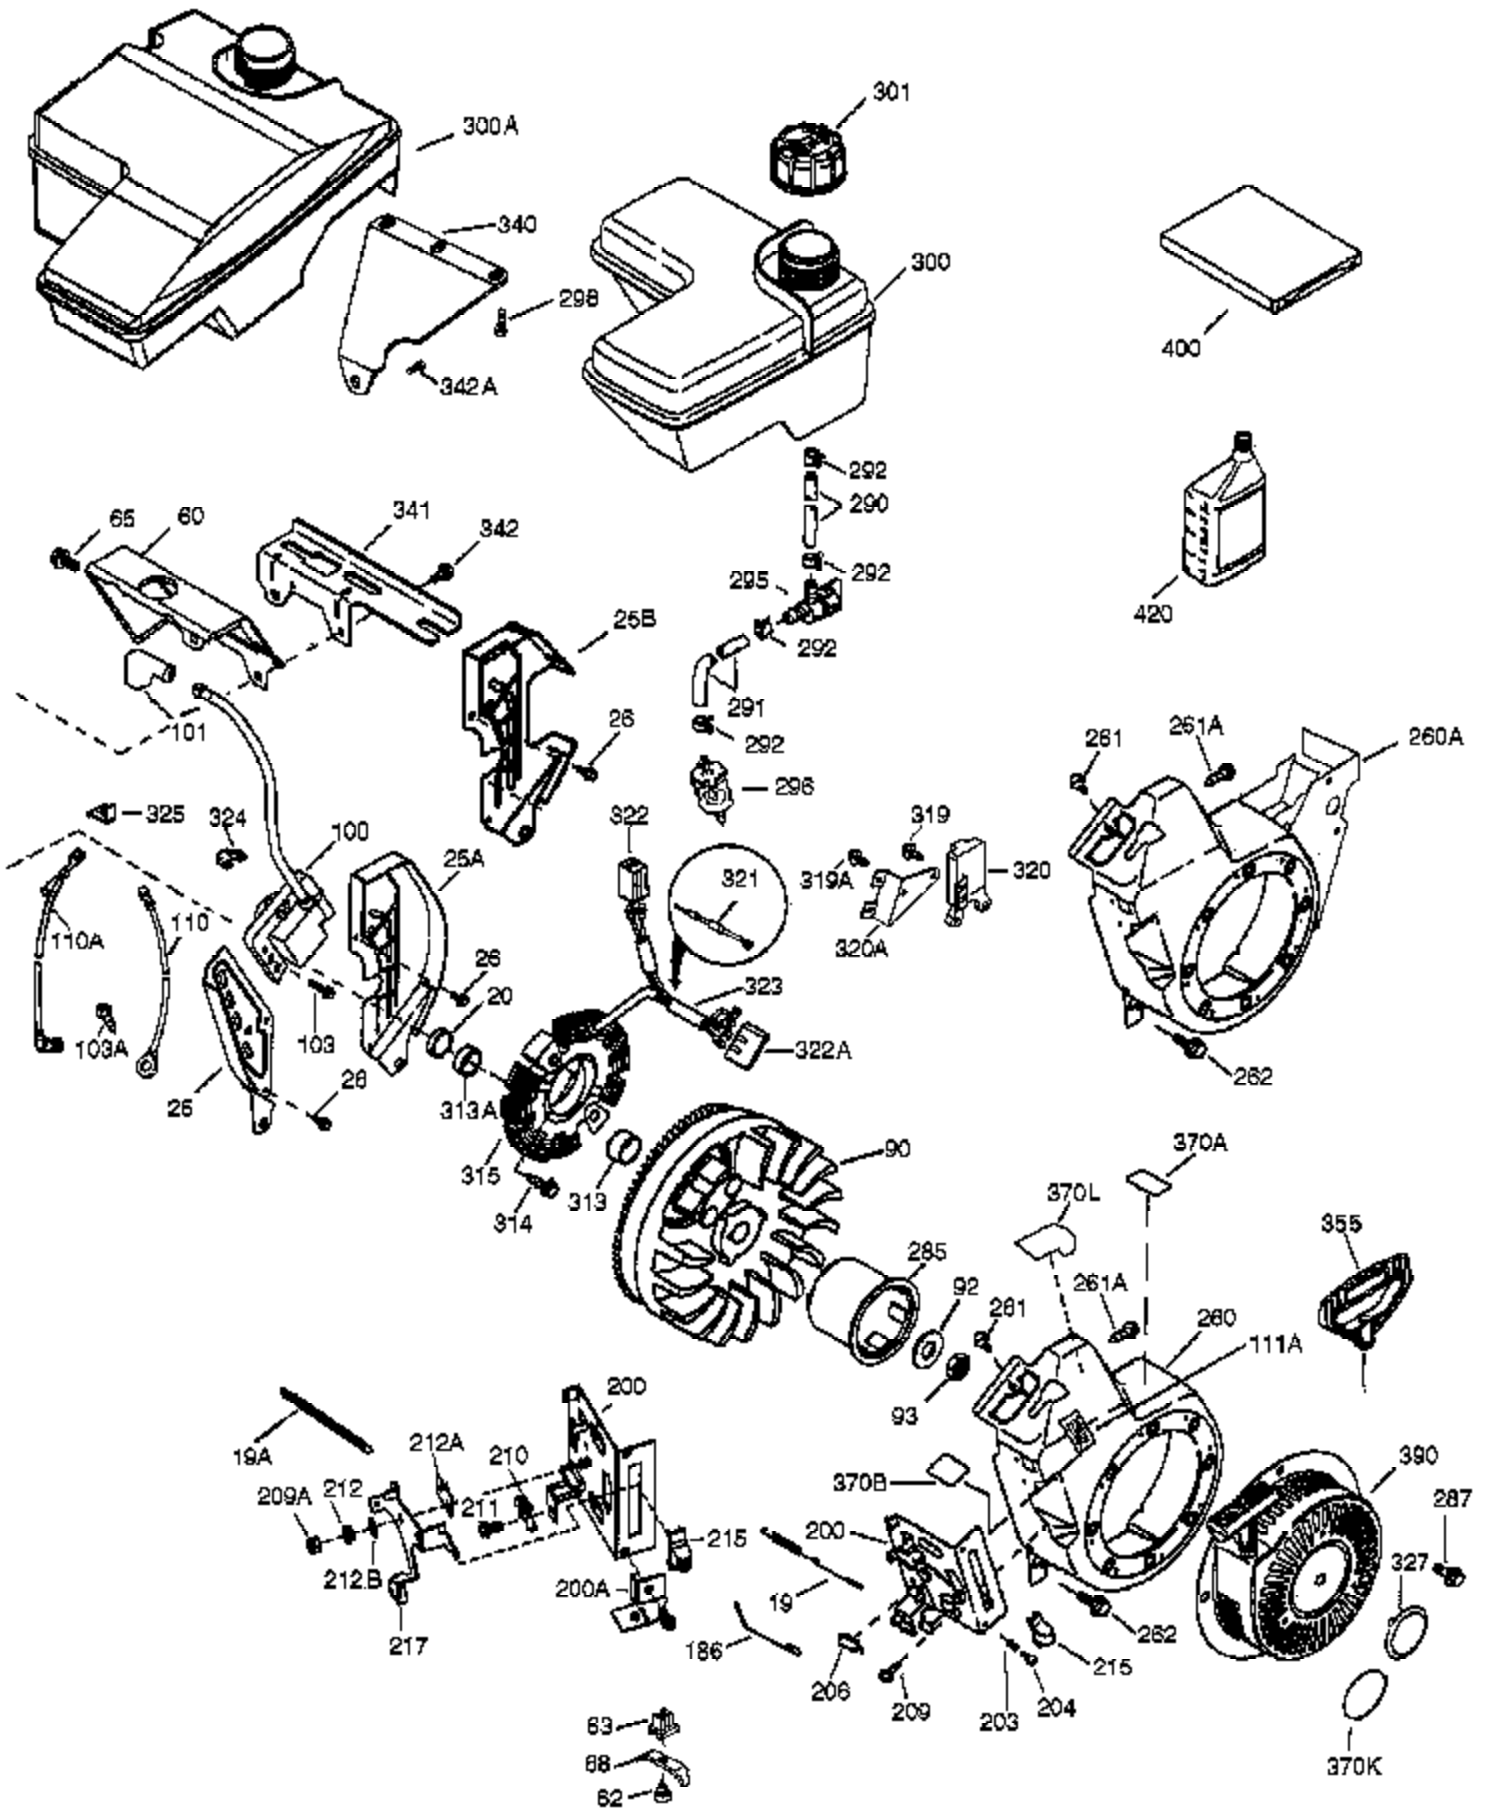

Ref #	Part Number	Qty	Description
19	36750	1	Extension Spring
20	32600	1	Oil Seal
25	36621	1	Air Baffle (Left)
25A	36622	1	Air Baffle (Right)
26	30200	2	Screw, 10-24 x 9/16"
60	36623	1	Blower Housing Extension
65	30200	1	Screw, 10-24 x 9/16"
83	36057	1	Governor Spool
90	611205	1	Flywheel
92	650815	1	Belleville Washer
93	650816	1	Flywheel Nut
100	34443A	1	Solid State Ignition
101	610118	1	Spark Plug Cover
103A	650767	1	Screw, 8-32 x 27/64"
103	651007	2	Screw, Torx T-15, 10-24 x 15/16"
110A	36964	1	Ground Wire
110	35589	1	Ground Wire
111B	611226	1	Rocker On/Off Switch
200	36958	1	Control Bracket
209	650821	1	Screw, 10-32 x 1/2"
260	36864	1	Blower Housing
261A	650821	2	Screw, 10-32 x 1/2"
261	651008	1	Screw, 1/4-20 x 31/64"
262	651008	2	Screw, 1/4-20 x 31/64"
285	35985B	1	Starter Cup
287	651008	4	Screw, 1/4-20 x 31/64"
290	30705	1	Fuel Line
292	26460	2	Fuel Line Clamp
300	36863	1	Fuel Tank (Incl. 292 & 301)
301	36754	1	Fuel Cap (Black)
313	34080	1	Spacer
325	29443	1	Wire Clip
341	36644	1	Fuel Tank Bracket
342	651010	2	Screw, 1/4-20 x 7/8"
370A	36261	1	Lubrication Decal
370K	36695	1	Starter Decal
370L	36771	1	Oil Sensor Decal
370B	33107	1	Speed Control Decal
390	590704	1	Rewind Starter (NOTE: This engine could have been built with 590746 starter.)
400	36716A	1	* Gasket Set (Incl. items marked PK in notes) Incl. (1) each of 26756, 27272A, 29673, 35626, 36581, 36624, 36715
420	730225	1	SAE 30 4-Cycle Engine Oil (Quart)